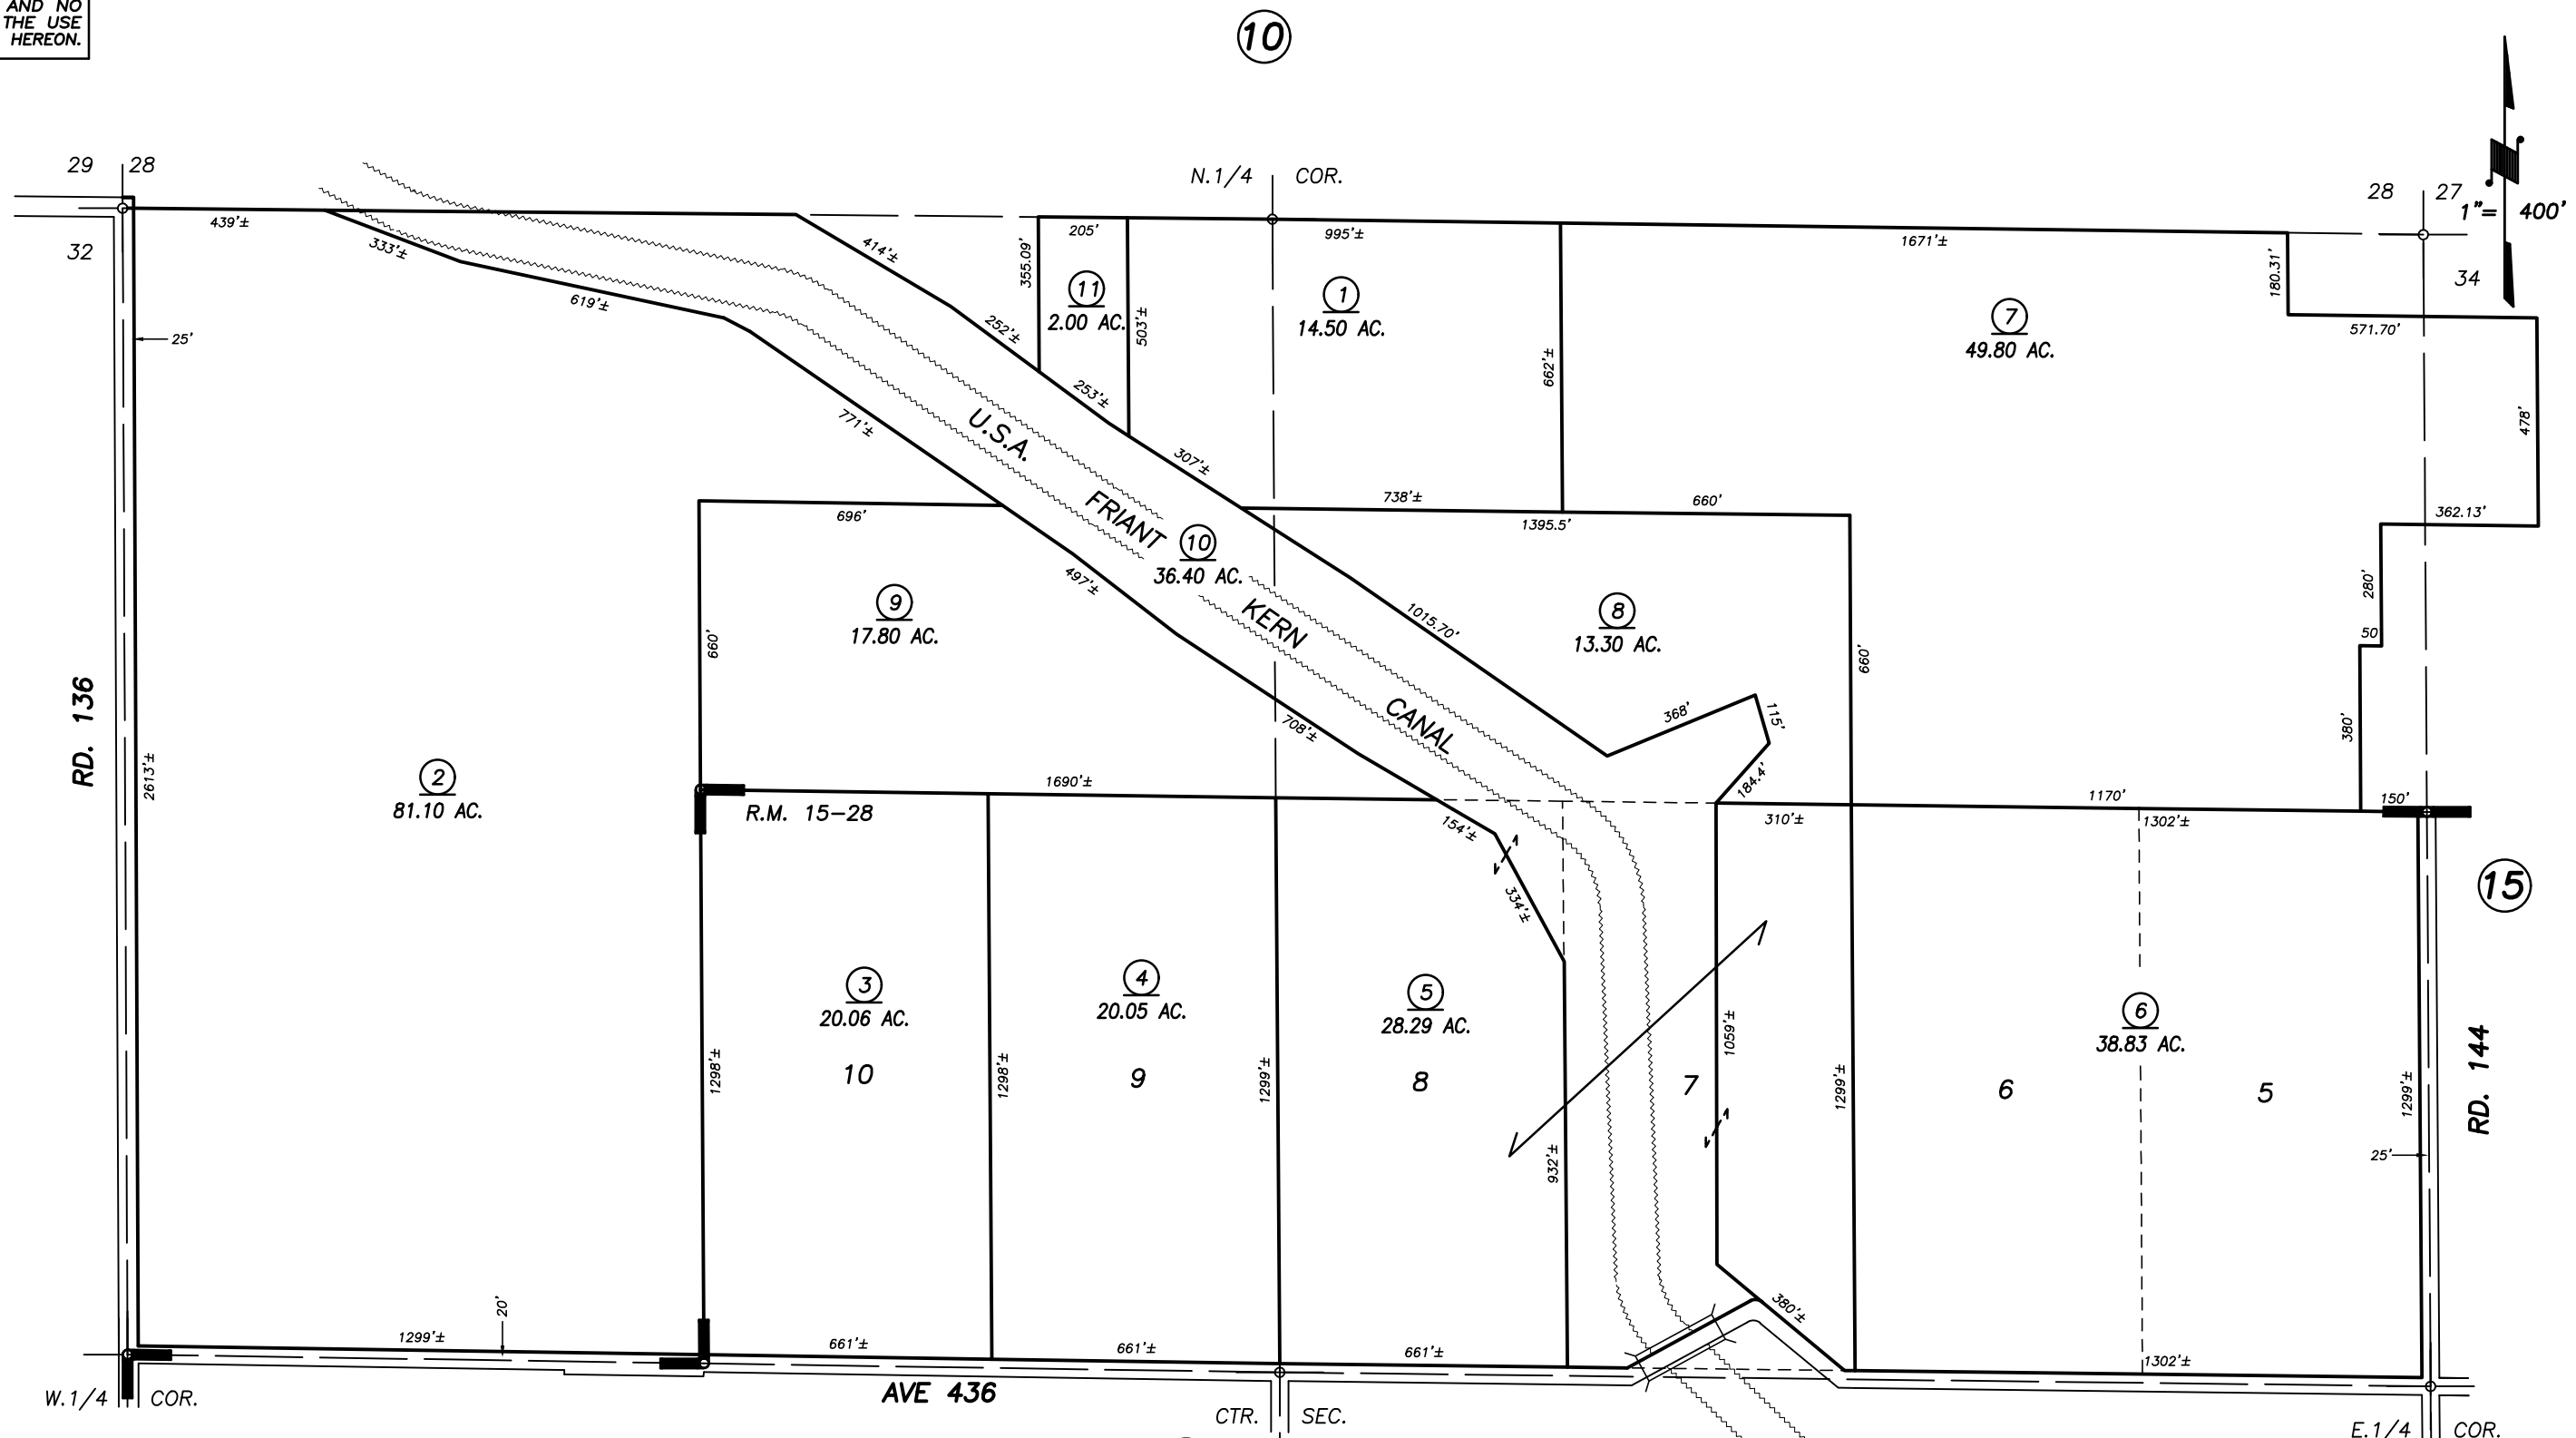

**DISCLAIMER**  
 THIS MAP WAS PREPARED FOR LOCAL PROPERTY ASSESSMENT PURPOSES ONLY AND THE PARCELS SHOWN HEREON MAY NOT COMPLY WITH STATE AND LOCAL SUBDIVISION ORDINANCES, AND NO LIABILITY IS ASSUMED FOR THE USE OF THE INFORMATION SHOWN HEREON.

N. 1/2 SEC. 33, T.15 S., R.25 E., M.D.B. & M.

Tax Area Code 005-17  
 068-015

POR. AMENDED MAP OF OROSI FARMS, R.M. 15-28

VICINITY OF OROSI  
 ASSESSOR'S MAPS BK. 005 , PG. 17  
 COUNTY OF TULARE, CALIFORNIA, U.S.A.

NOTE: Assessor's Parcel Numbers Shown in Circles (1) (123)  
 Assessor's Block Numbers Shown in Ellipses (2) (15)

UPDATE ADJ. PG.	6/16/2009	JLC
REVISION	DATE	TECH