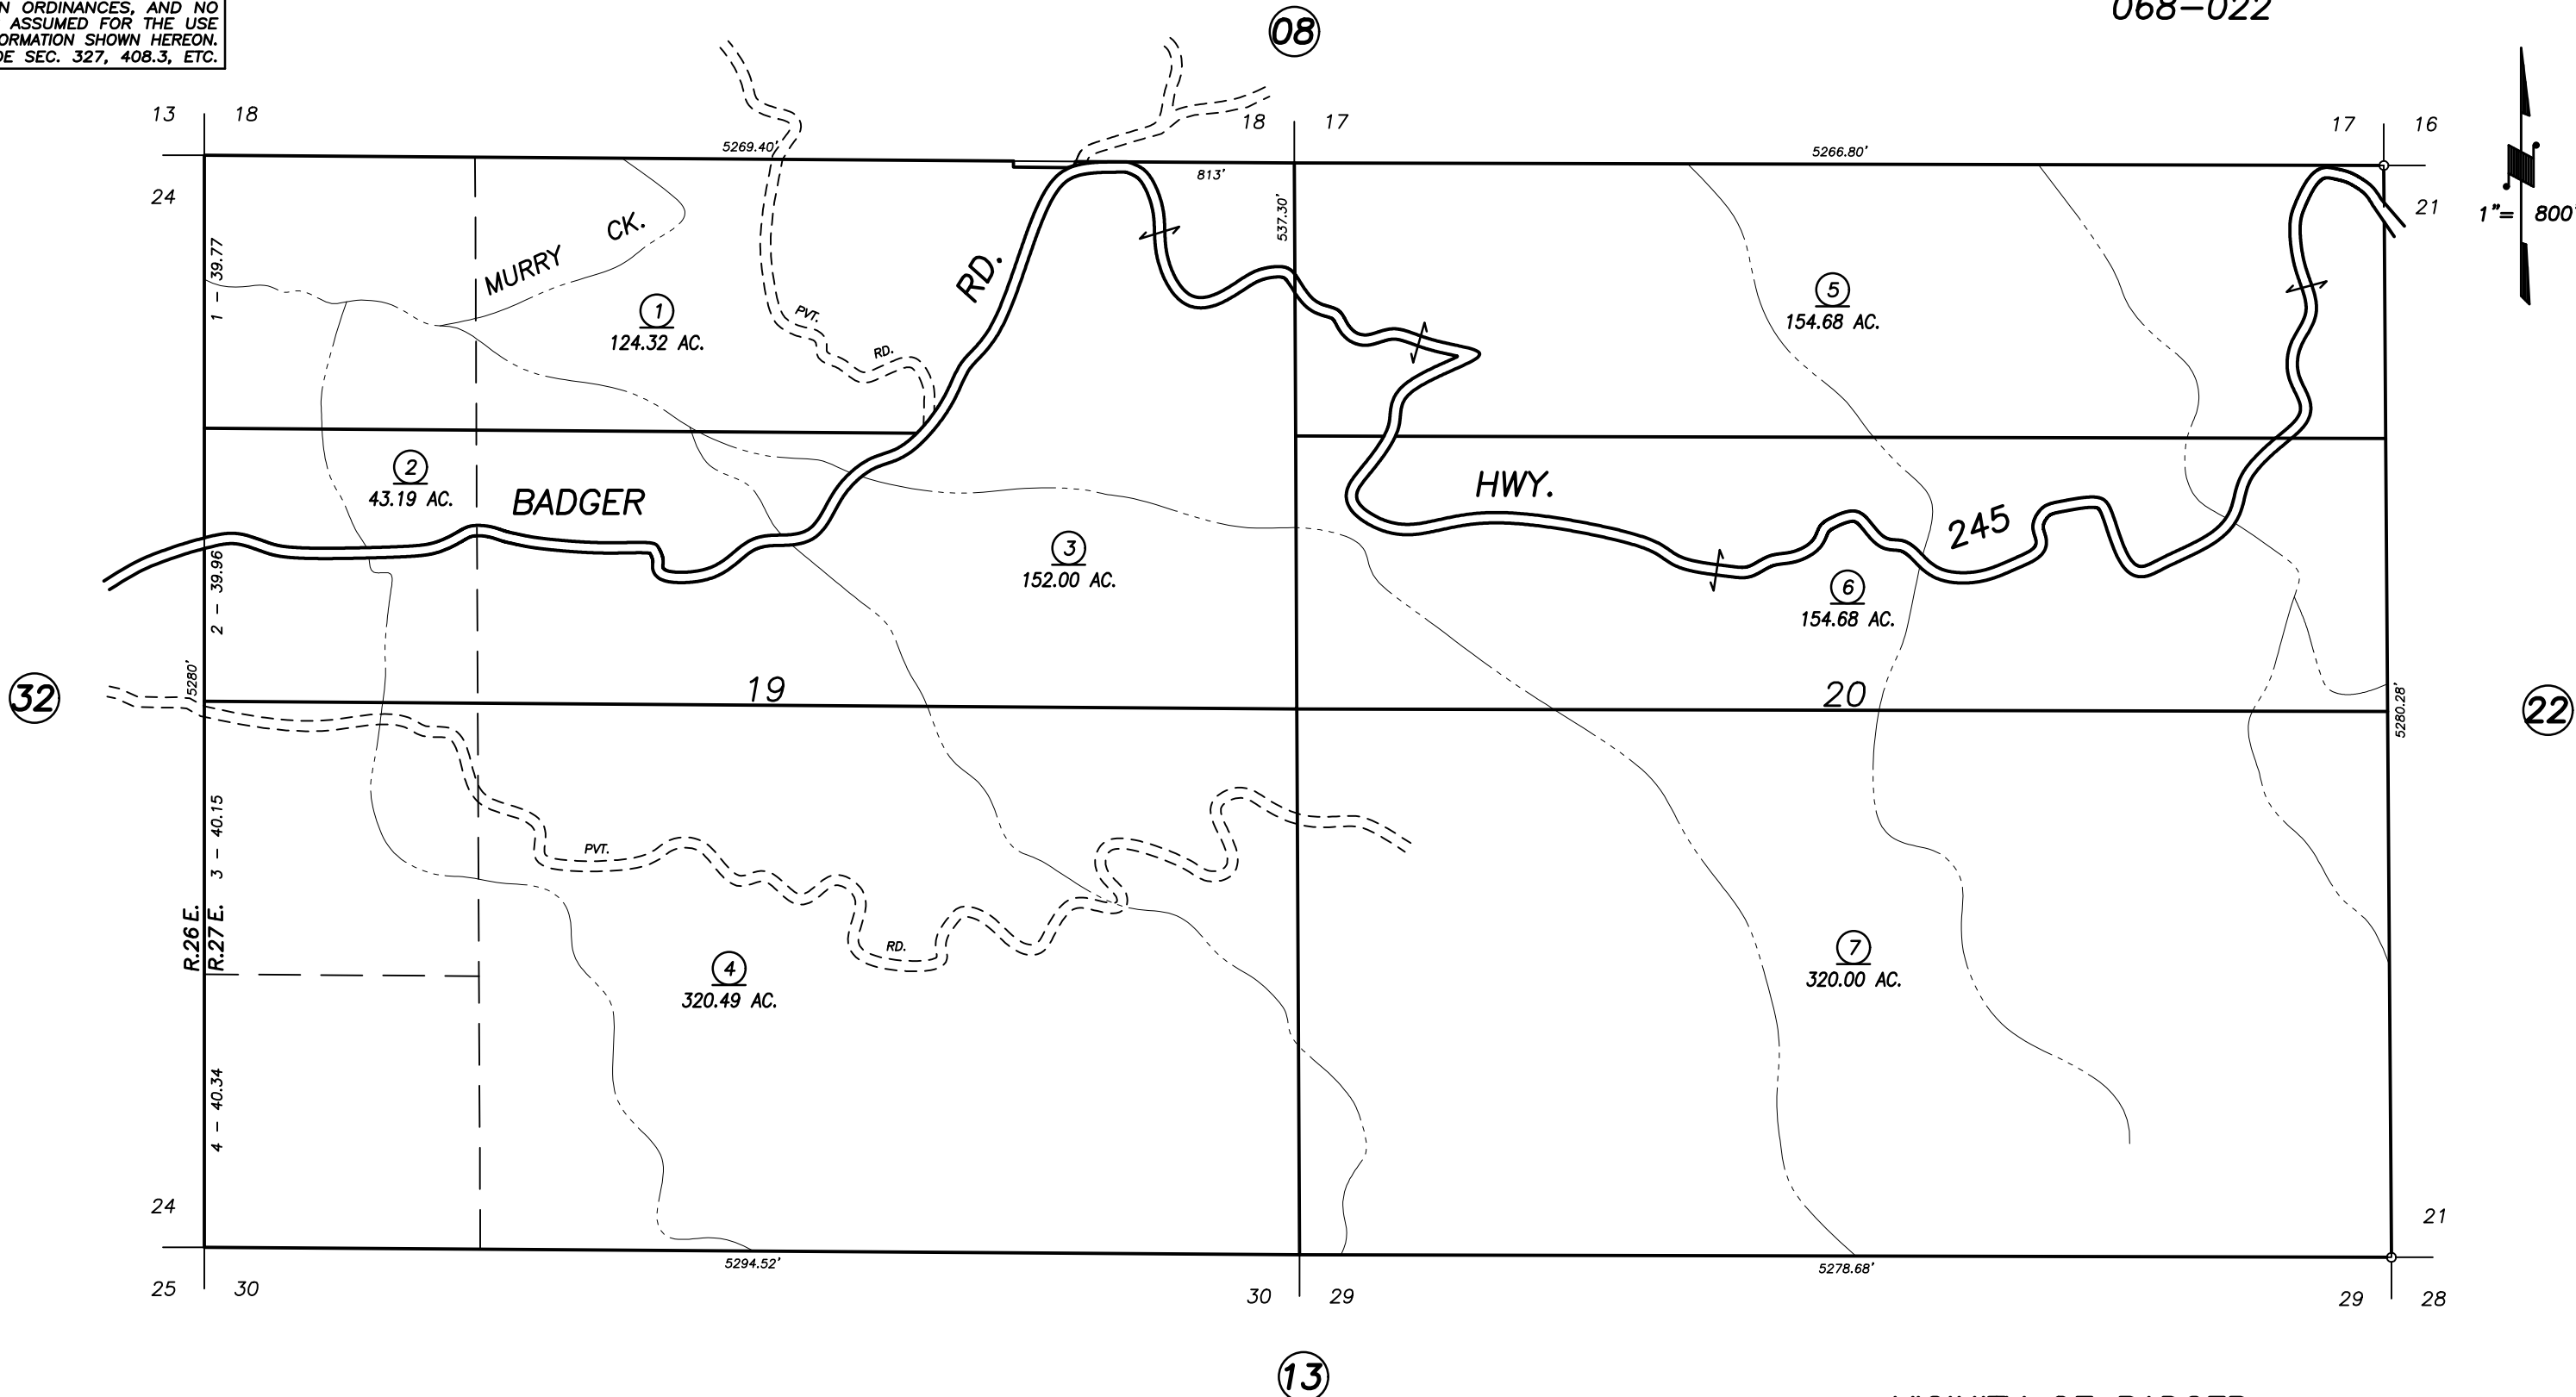

**DISCLAIMER**  
 THIS MAP WAS PREPARED FOR LOCAL PROPERTY ASSESSMENT PURPOSES ONLY AND THE PARCELS SHOWN HEREON MAY NOT COMPLY WITH STATE AND LOCAL SUBDIVISION ORDINANCES, AND NO LIABILITY IS ASSUMED FOR THE USE OF THE INFORMATION SHOWN HEREON. R & T CODE SEC. 327, 408.3, ETC.

SEC.19&20, T.15S., R.27E., M.D.B.& M.

Tax Area Code **007-23**  
 068-021  
 068-022

VICINITY OF BADGER  
 ASSESSOR'S MAPS BK. 007 , PG. 23  
 COUNTY OF TULARE, CALIFORNIA, U.S.A.

NOTE: Assessor's Parcel Numbers Shown in Circles (1) (123)  
 Assessor's Block Numbers Shown in Ellipses (13) (22) (32)