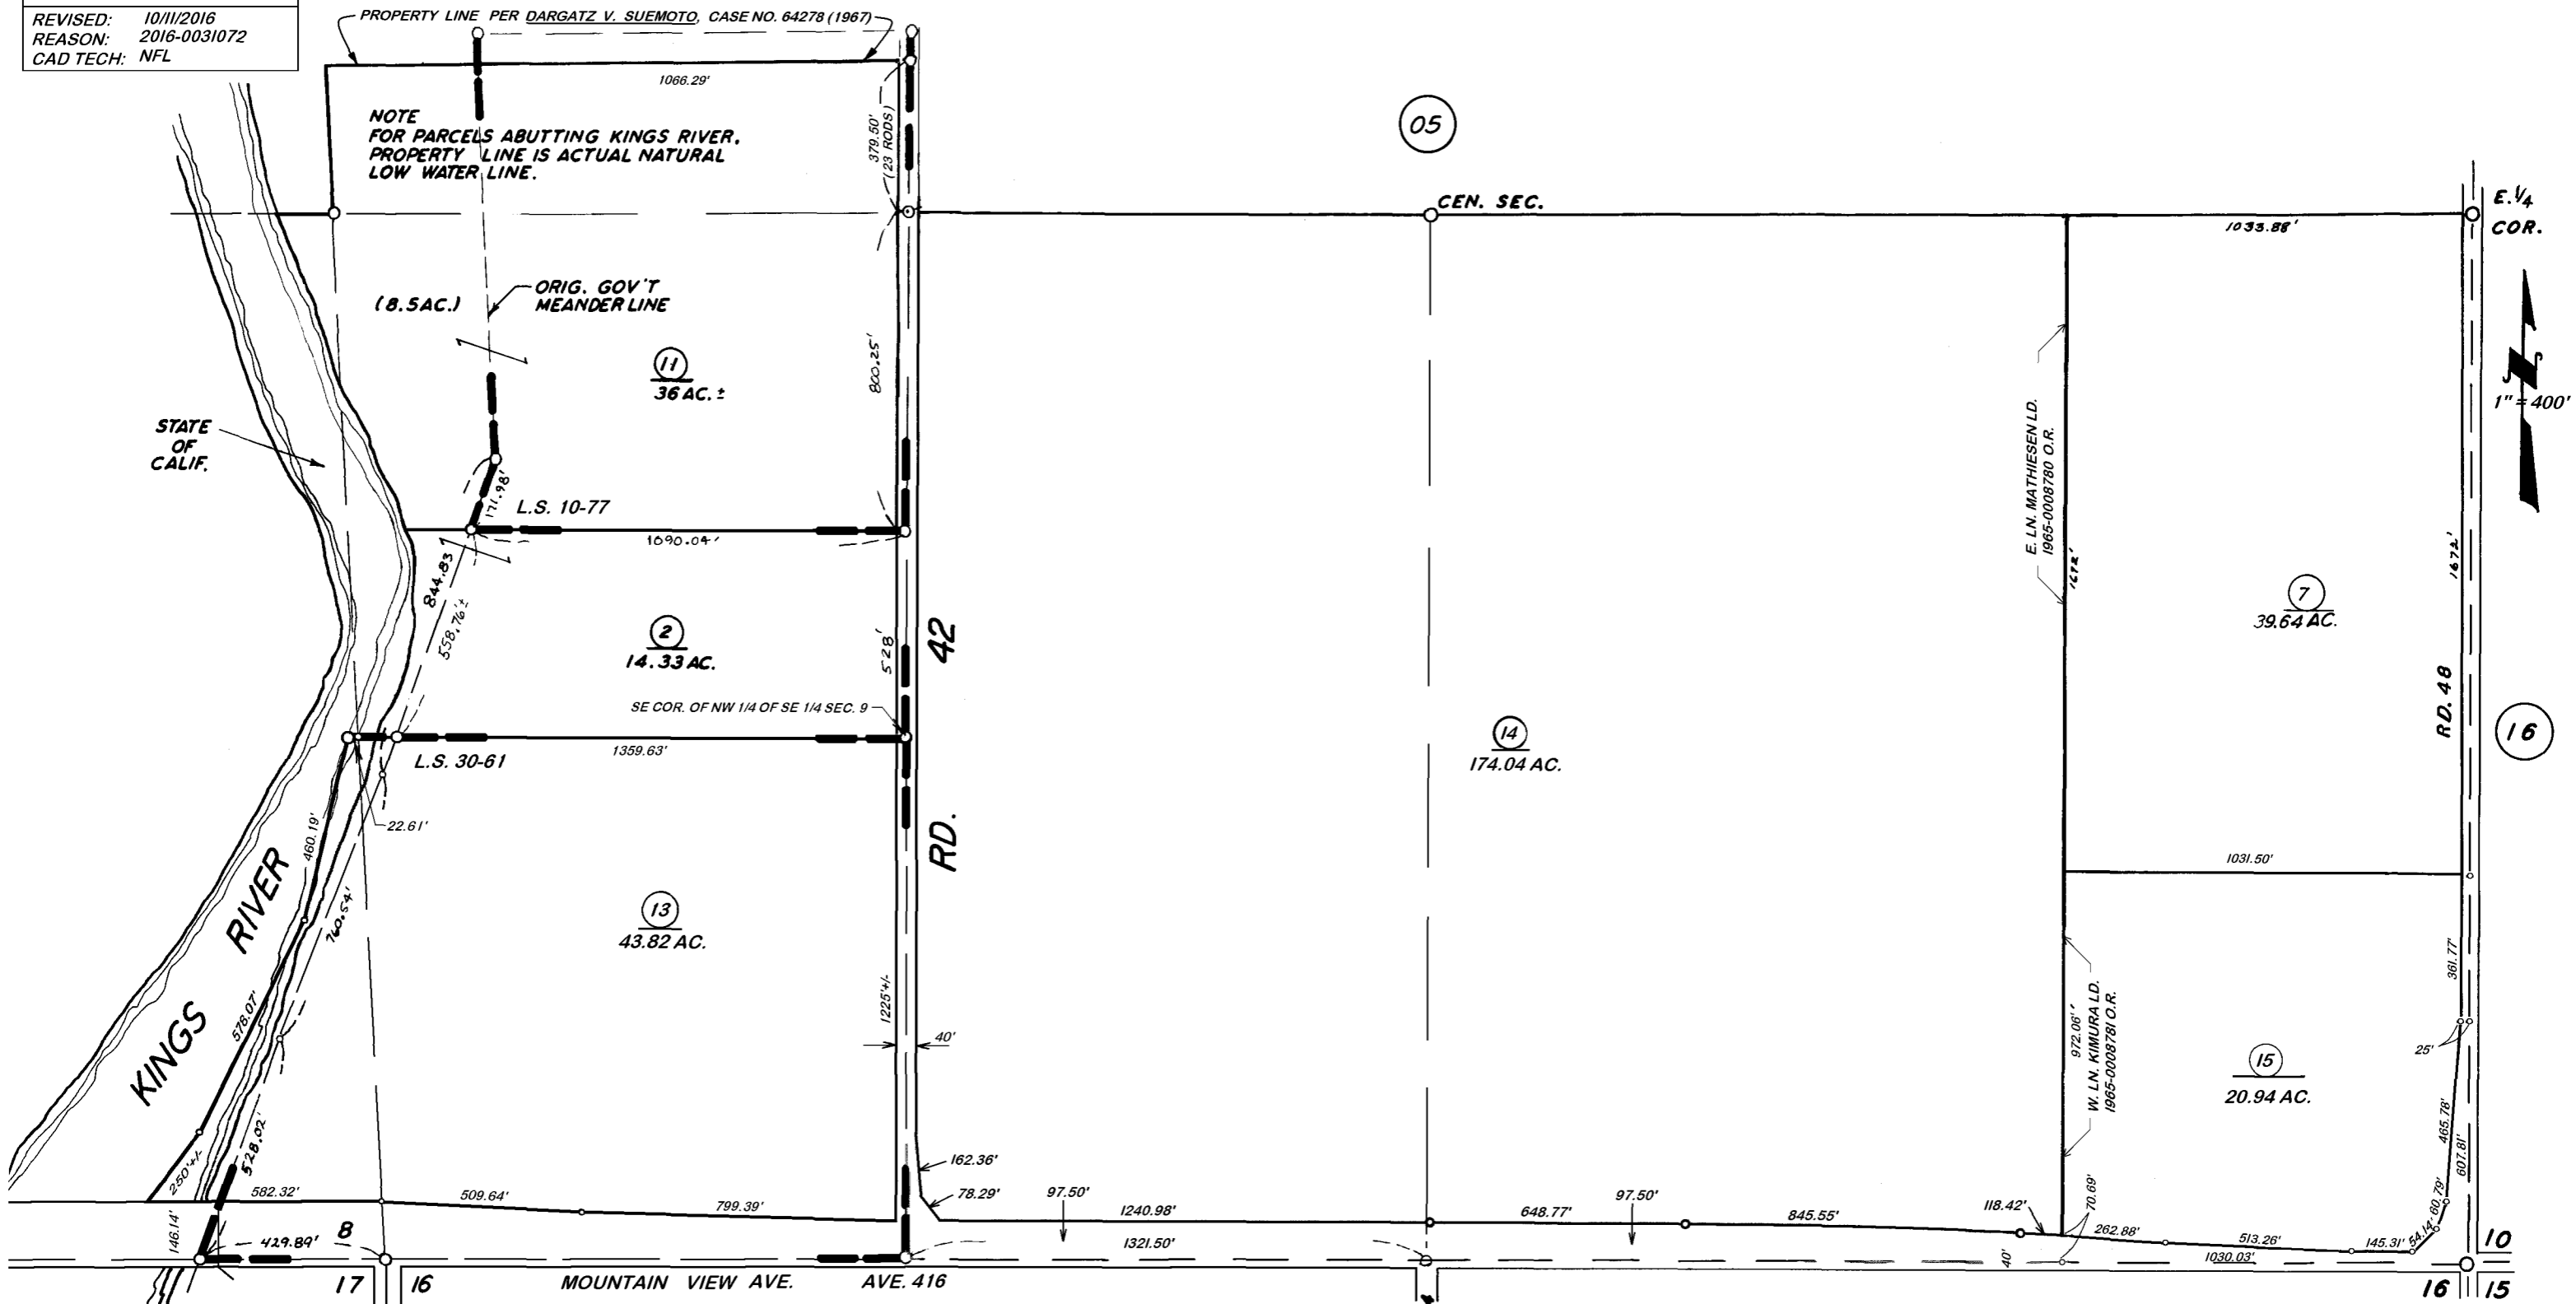

S 1/2 SEC. 9, T.16S., R.23E., M.D.B.&M.

TAX CODE AREA 012-06
077-002

DISCLAIMER
THIS MAP WAS PREPARED FOR LOCAL PROPERTY ASSESSMENT PURPOSES ONLY. THE PARCELS SHOWN HEREON MAY NOT COMPLY WITH STATE AND LOCAL SUBDIVISION ORDINANCES. NO LIABILITY IS ASSUMED FOR THE USE OF THE INFORMATION HEREON. R & T CODE SEC. 327, 408.3, ETC.
REVISED: 10/11/2016
REASON: 2016-0031072
CAD TECH: NFL

POR. RECORD OF SURVEY, L.S. 10-77
POR. RECORD OF SURVEY, L.S. 30-61

VICINITY OF KINGSBURG
ASSESSOR'S MAPS BK. 012, PG. 06.
COUNTY OF TULARE, CALIF.

NOTE — ASSESSOR'S BLOCK NUMBERS SHOWN IN ELLIPSES
ASSESSOR'S PARCEL NUMBERS SHOWN IN CIRCLES