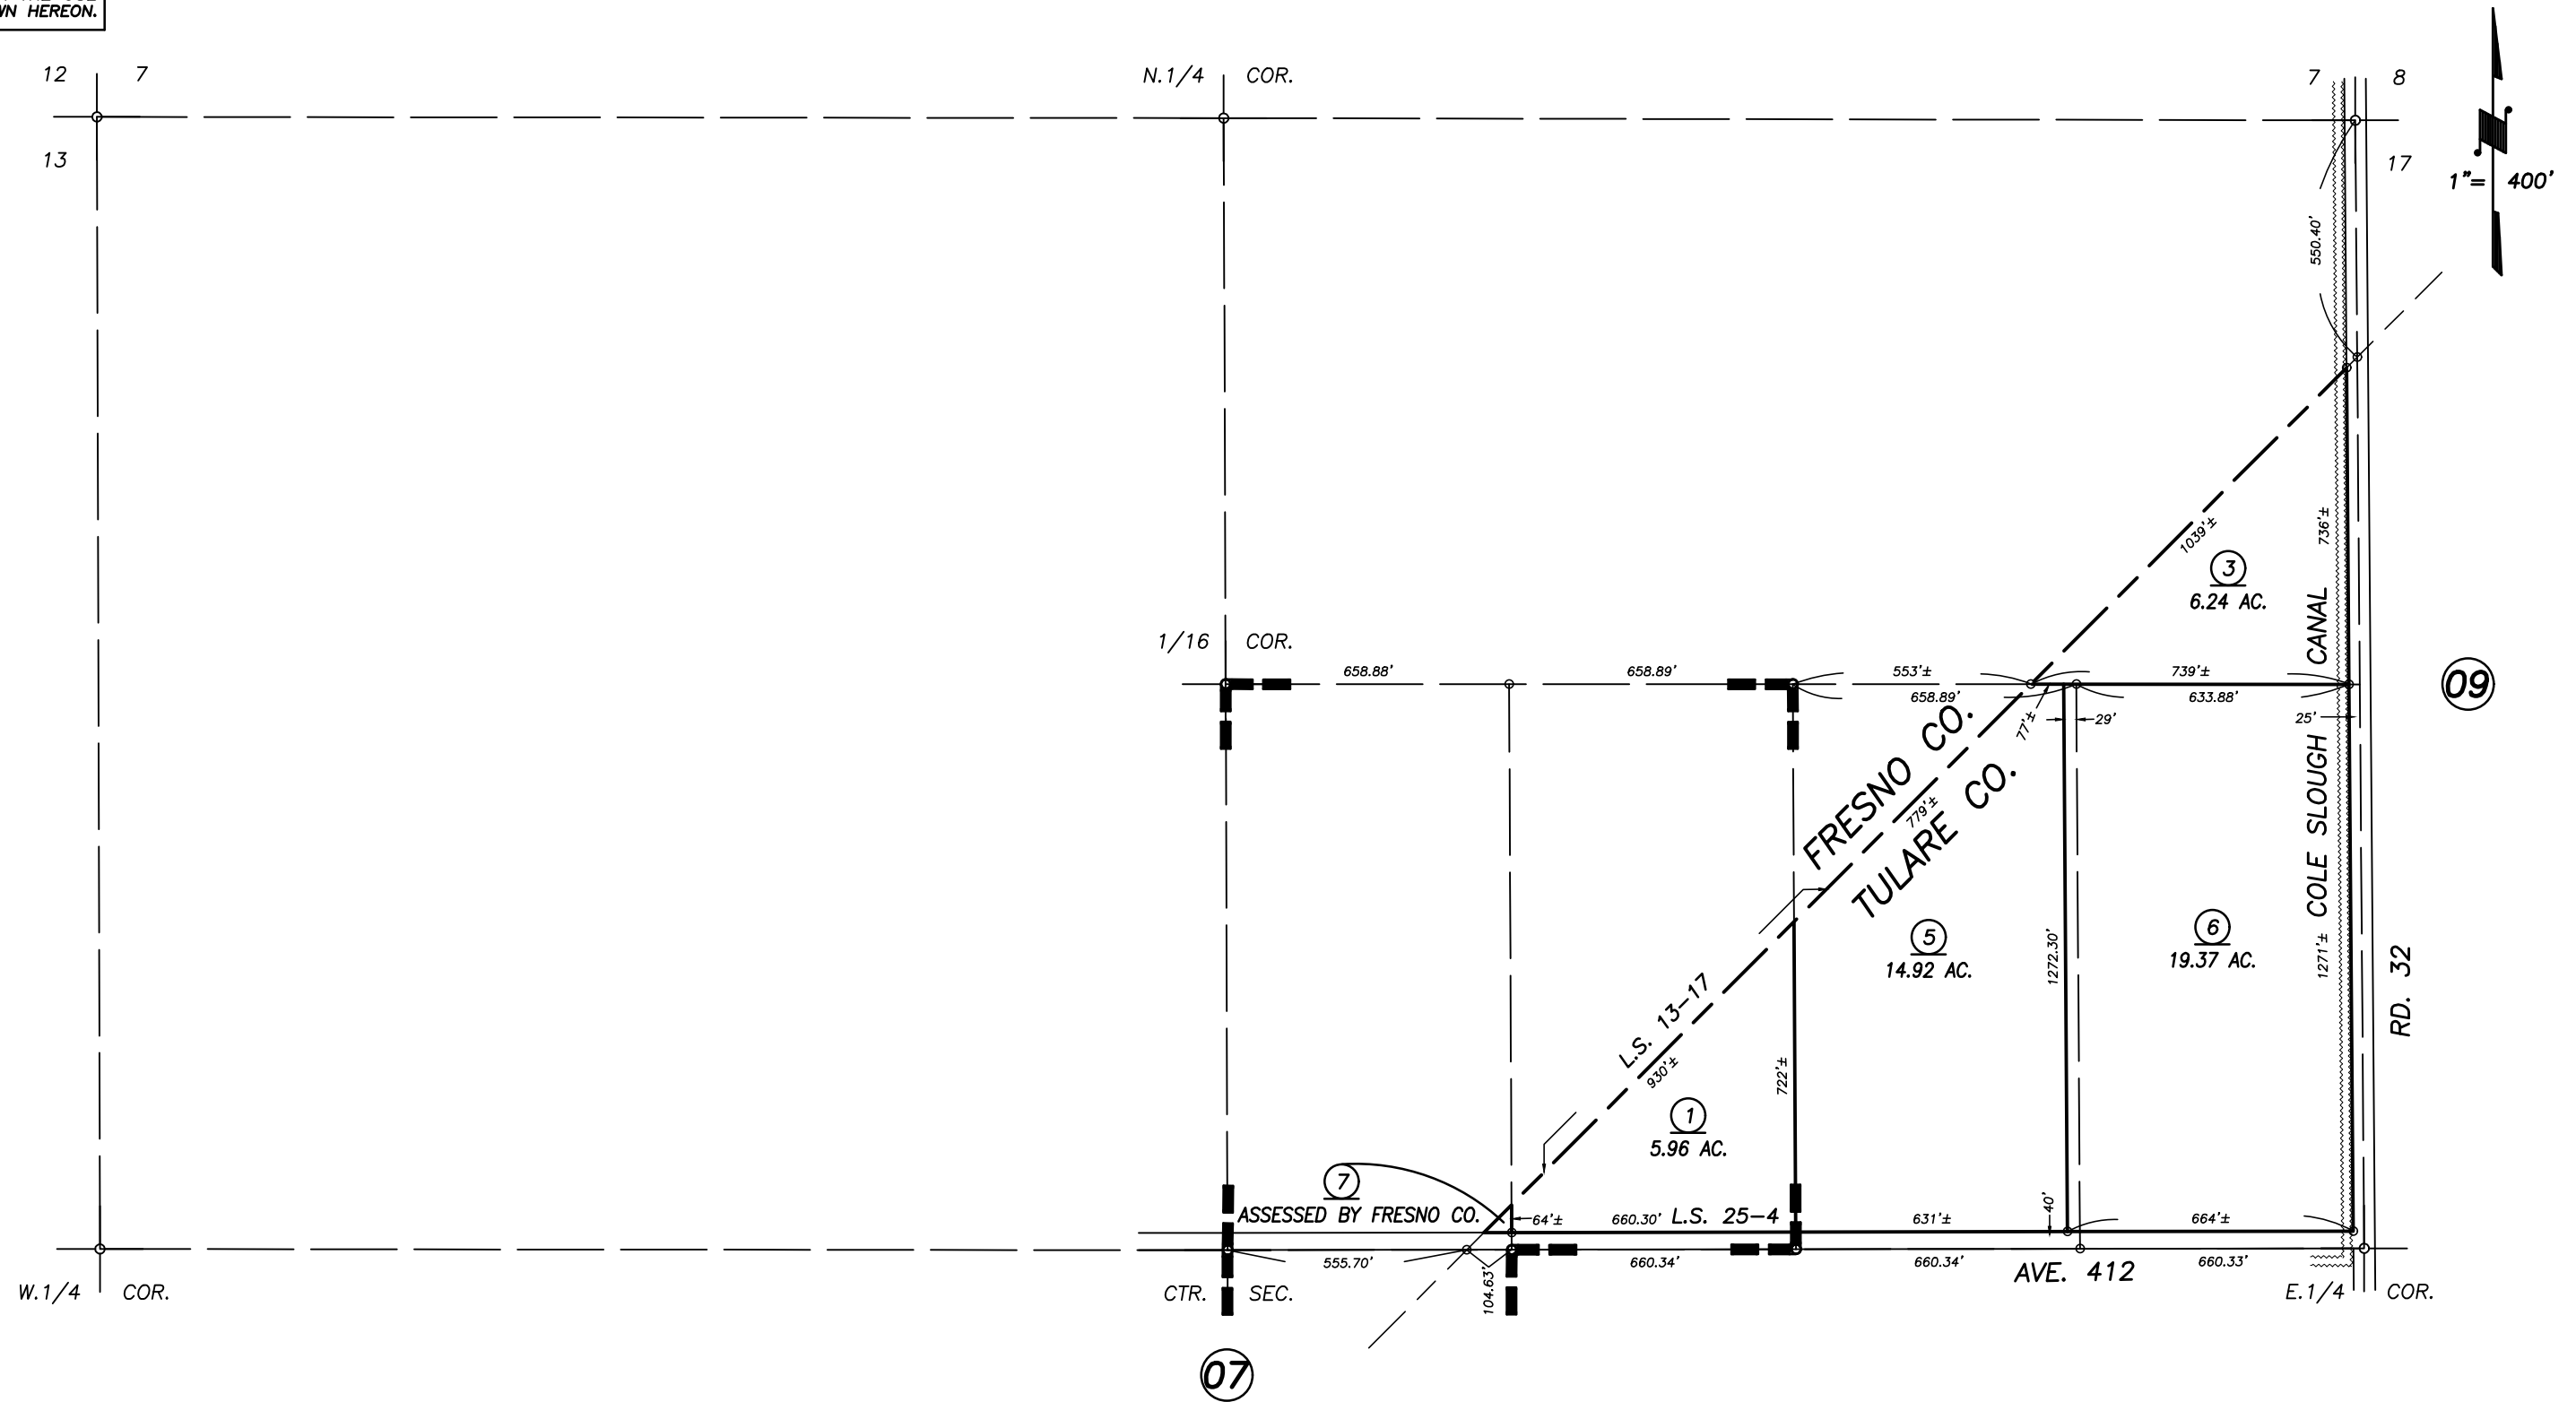

DISCLAIMER
 THIS MAP WAS PREPARED FOR LOCAL PROPERTY ASSESSMENT PURPOSES ONLY AND THE PARCELS SHOWN HEREON MAY NOT COMPLY WITH STATE AND LOCAL SUBDIVISION ORDINANCES, AND NO LIABILITY IS ASSUMED FOR THE USE OF THE INFORMATION SHOWN HEREON.

POR. N1/2 SEC.18, T.16S., R.23E., M.D.B.&M.

Tax Area Code 012-08
 065-000

POR. RECORD OF SURVEY, L.S. 13-17 (TULARE/FRESNO CO. LINE)
 POR. RECORD OF SURVEY, L.S. 25-4

VICINITY OF KINGSBURG
 ASSESSOR'S MAPS BK. 012 , PG. 08
 COUNTY OF TULARE, CALIFORNIA, U.S.A.

NOTE: Assessor's Parcel Numbers Shown in Circles (1) (123)
 Assessor's Block Numbers Shown in Elipses (7) (123)

MAP CHANGE ONLY	10/20/2010	CBT
REVISION	DATE	TECH