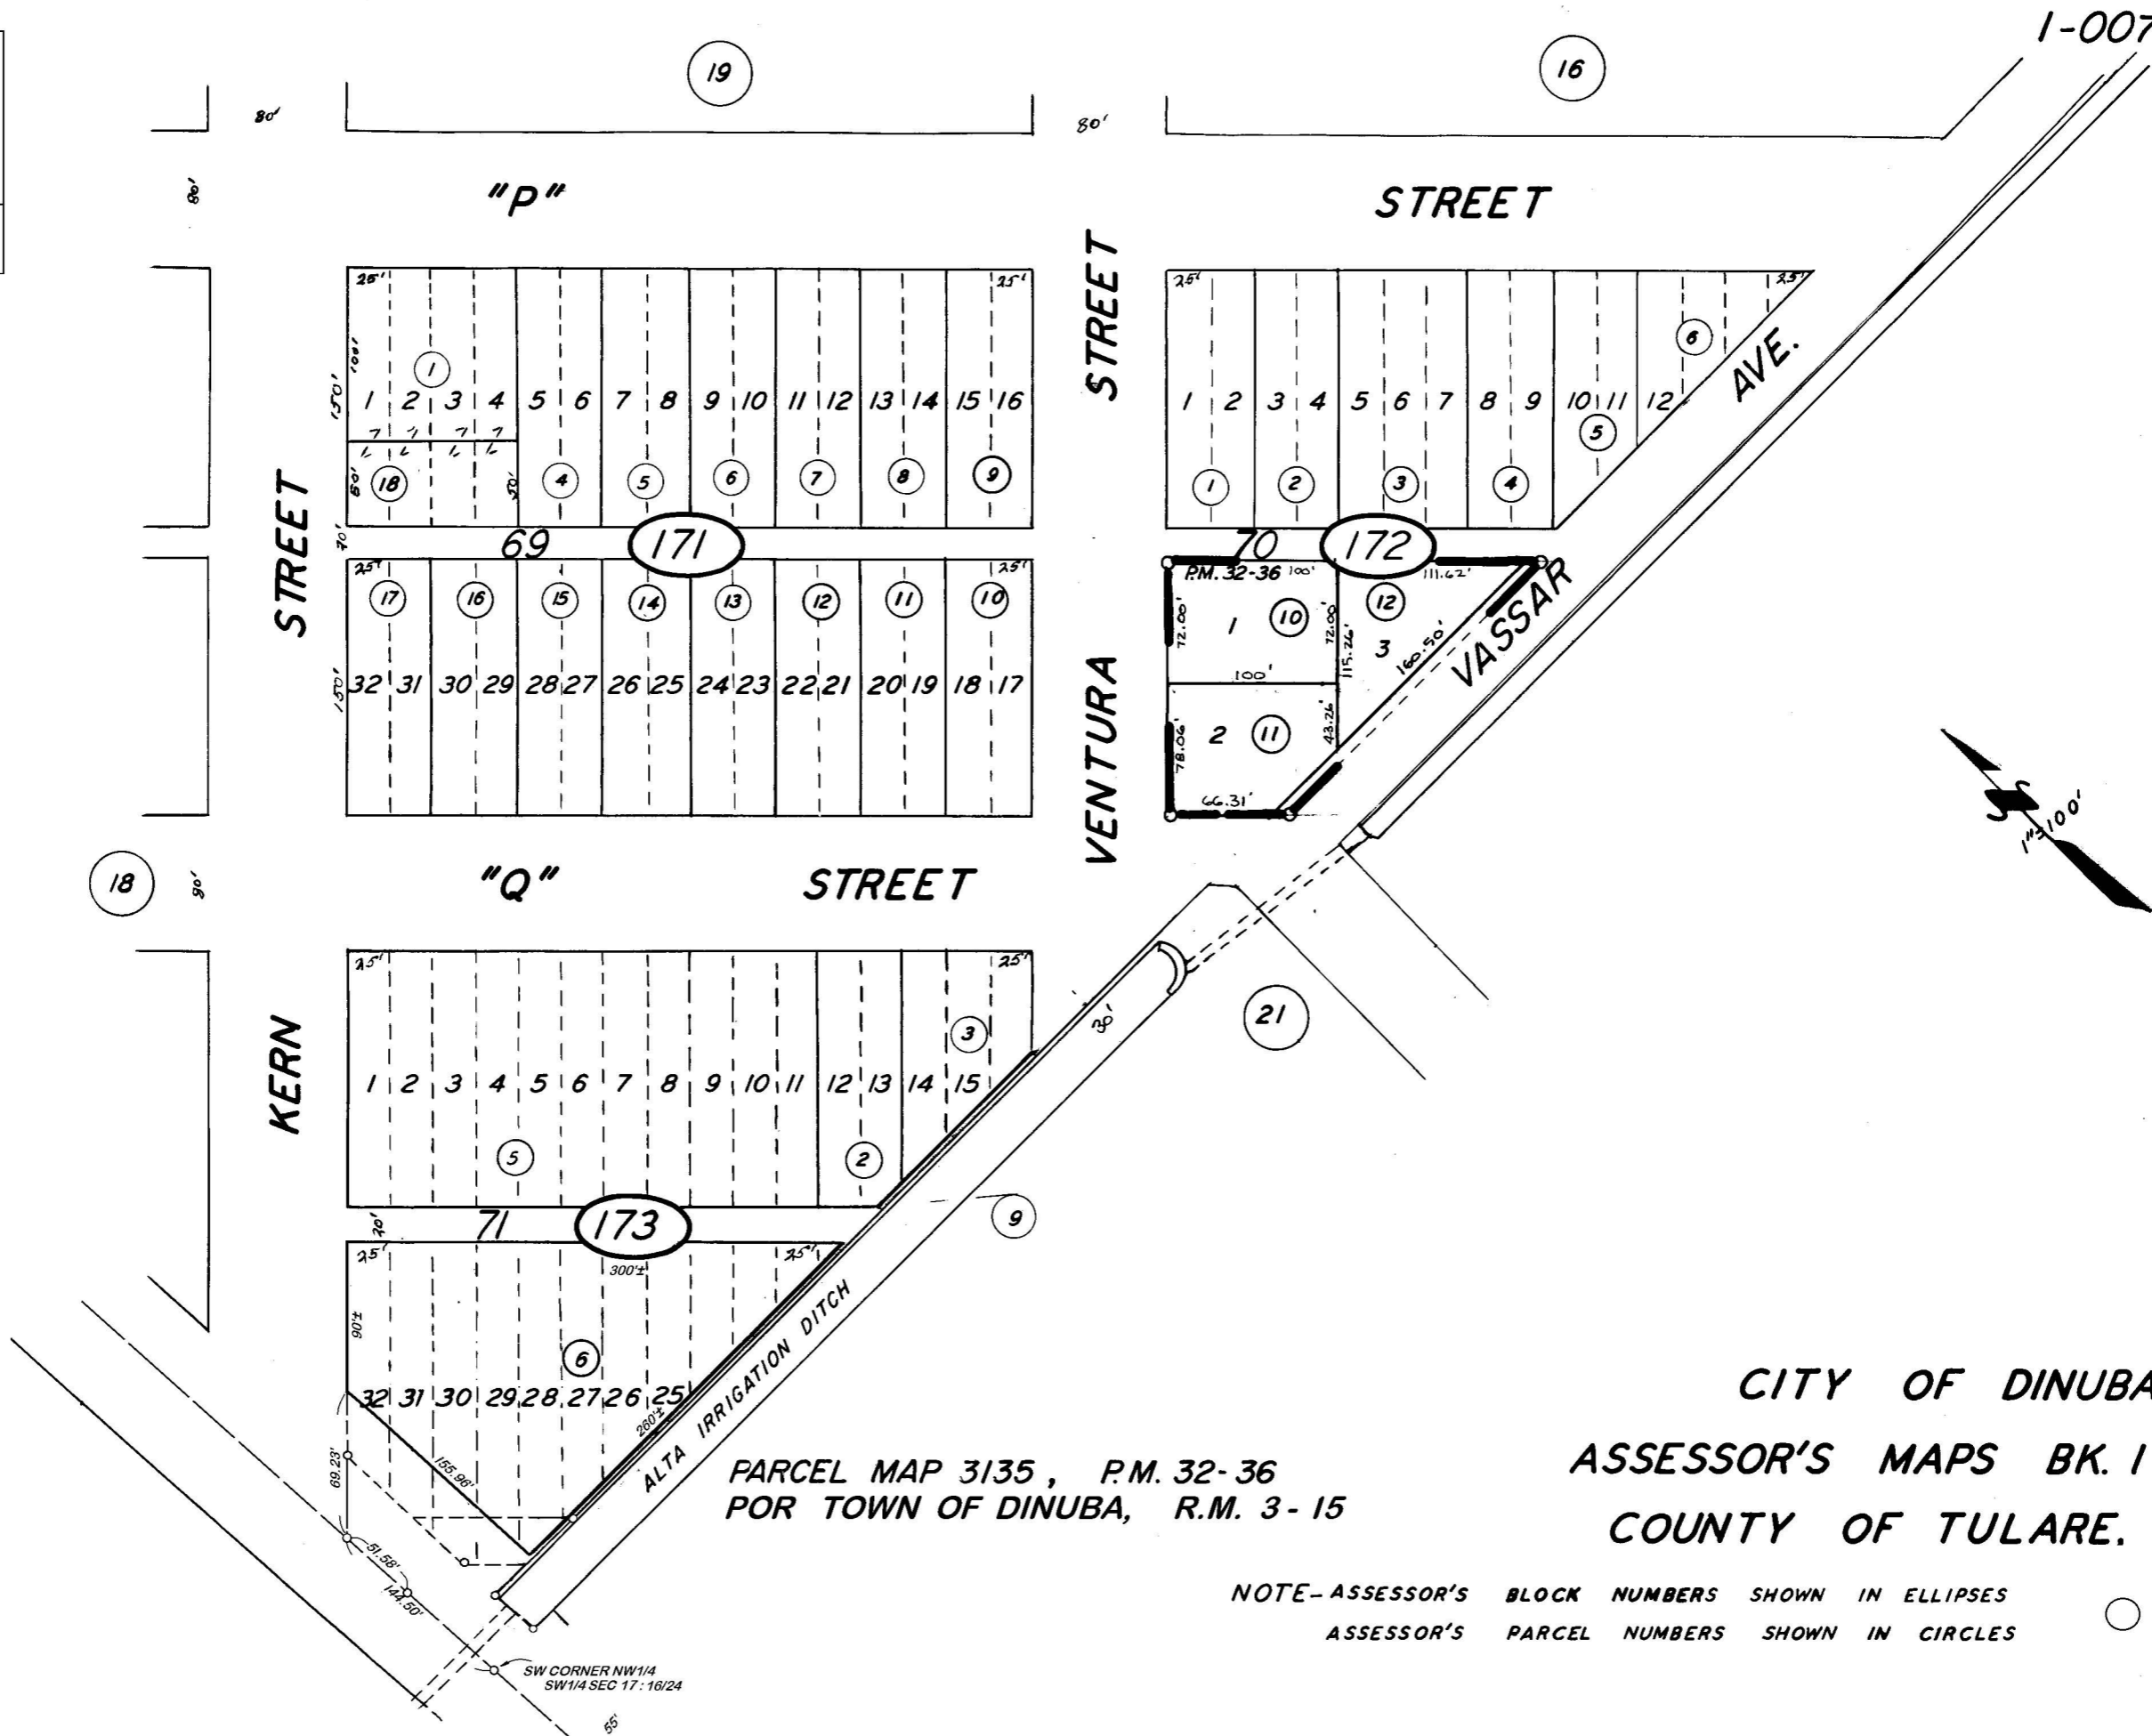

ORIGINAL TOWNSITE BLKS. 69,70,71

TAX CODE AREA 17-17

DISCLAIMER
 THIS MAP WAS PREPARED FOR LOCAL PROPERTY ASSESSMENT PURPOSES ONLY. THE PARCELS SHOWN HEREON MAY NOT COMPLY WITH STATE AND LOCAL SUBDIVISION ORDINANCES. NO LIABILITY IS ASSUMED FOR THE USE OF THE INFORMATION HEREON. R & T CODE SEC. 327, 408.3, ETC.
 REVISED: 12/18/2017
 REASON: 2009-0041251
 CAD TECH: NFL

PARCEL MAP 3135, P.M. 32-36
 FOR TOWN OF DINUBA, R.M. 3-15

CITY OF DINUBA
 ASSESSOR'S MAPS BK. 17, PG. 17
 COUNTY OF TULARE, CALIF.

NOTE-ASSESSOR'S BLOCK NUMBERS SHOWN IN ELLIPSES
 ASSESSOR'S PARCEL NUMBERS SHOWN IN CIRCLES

○ 1959