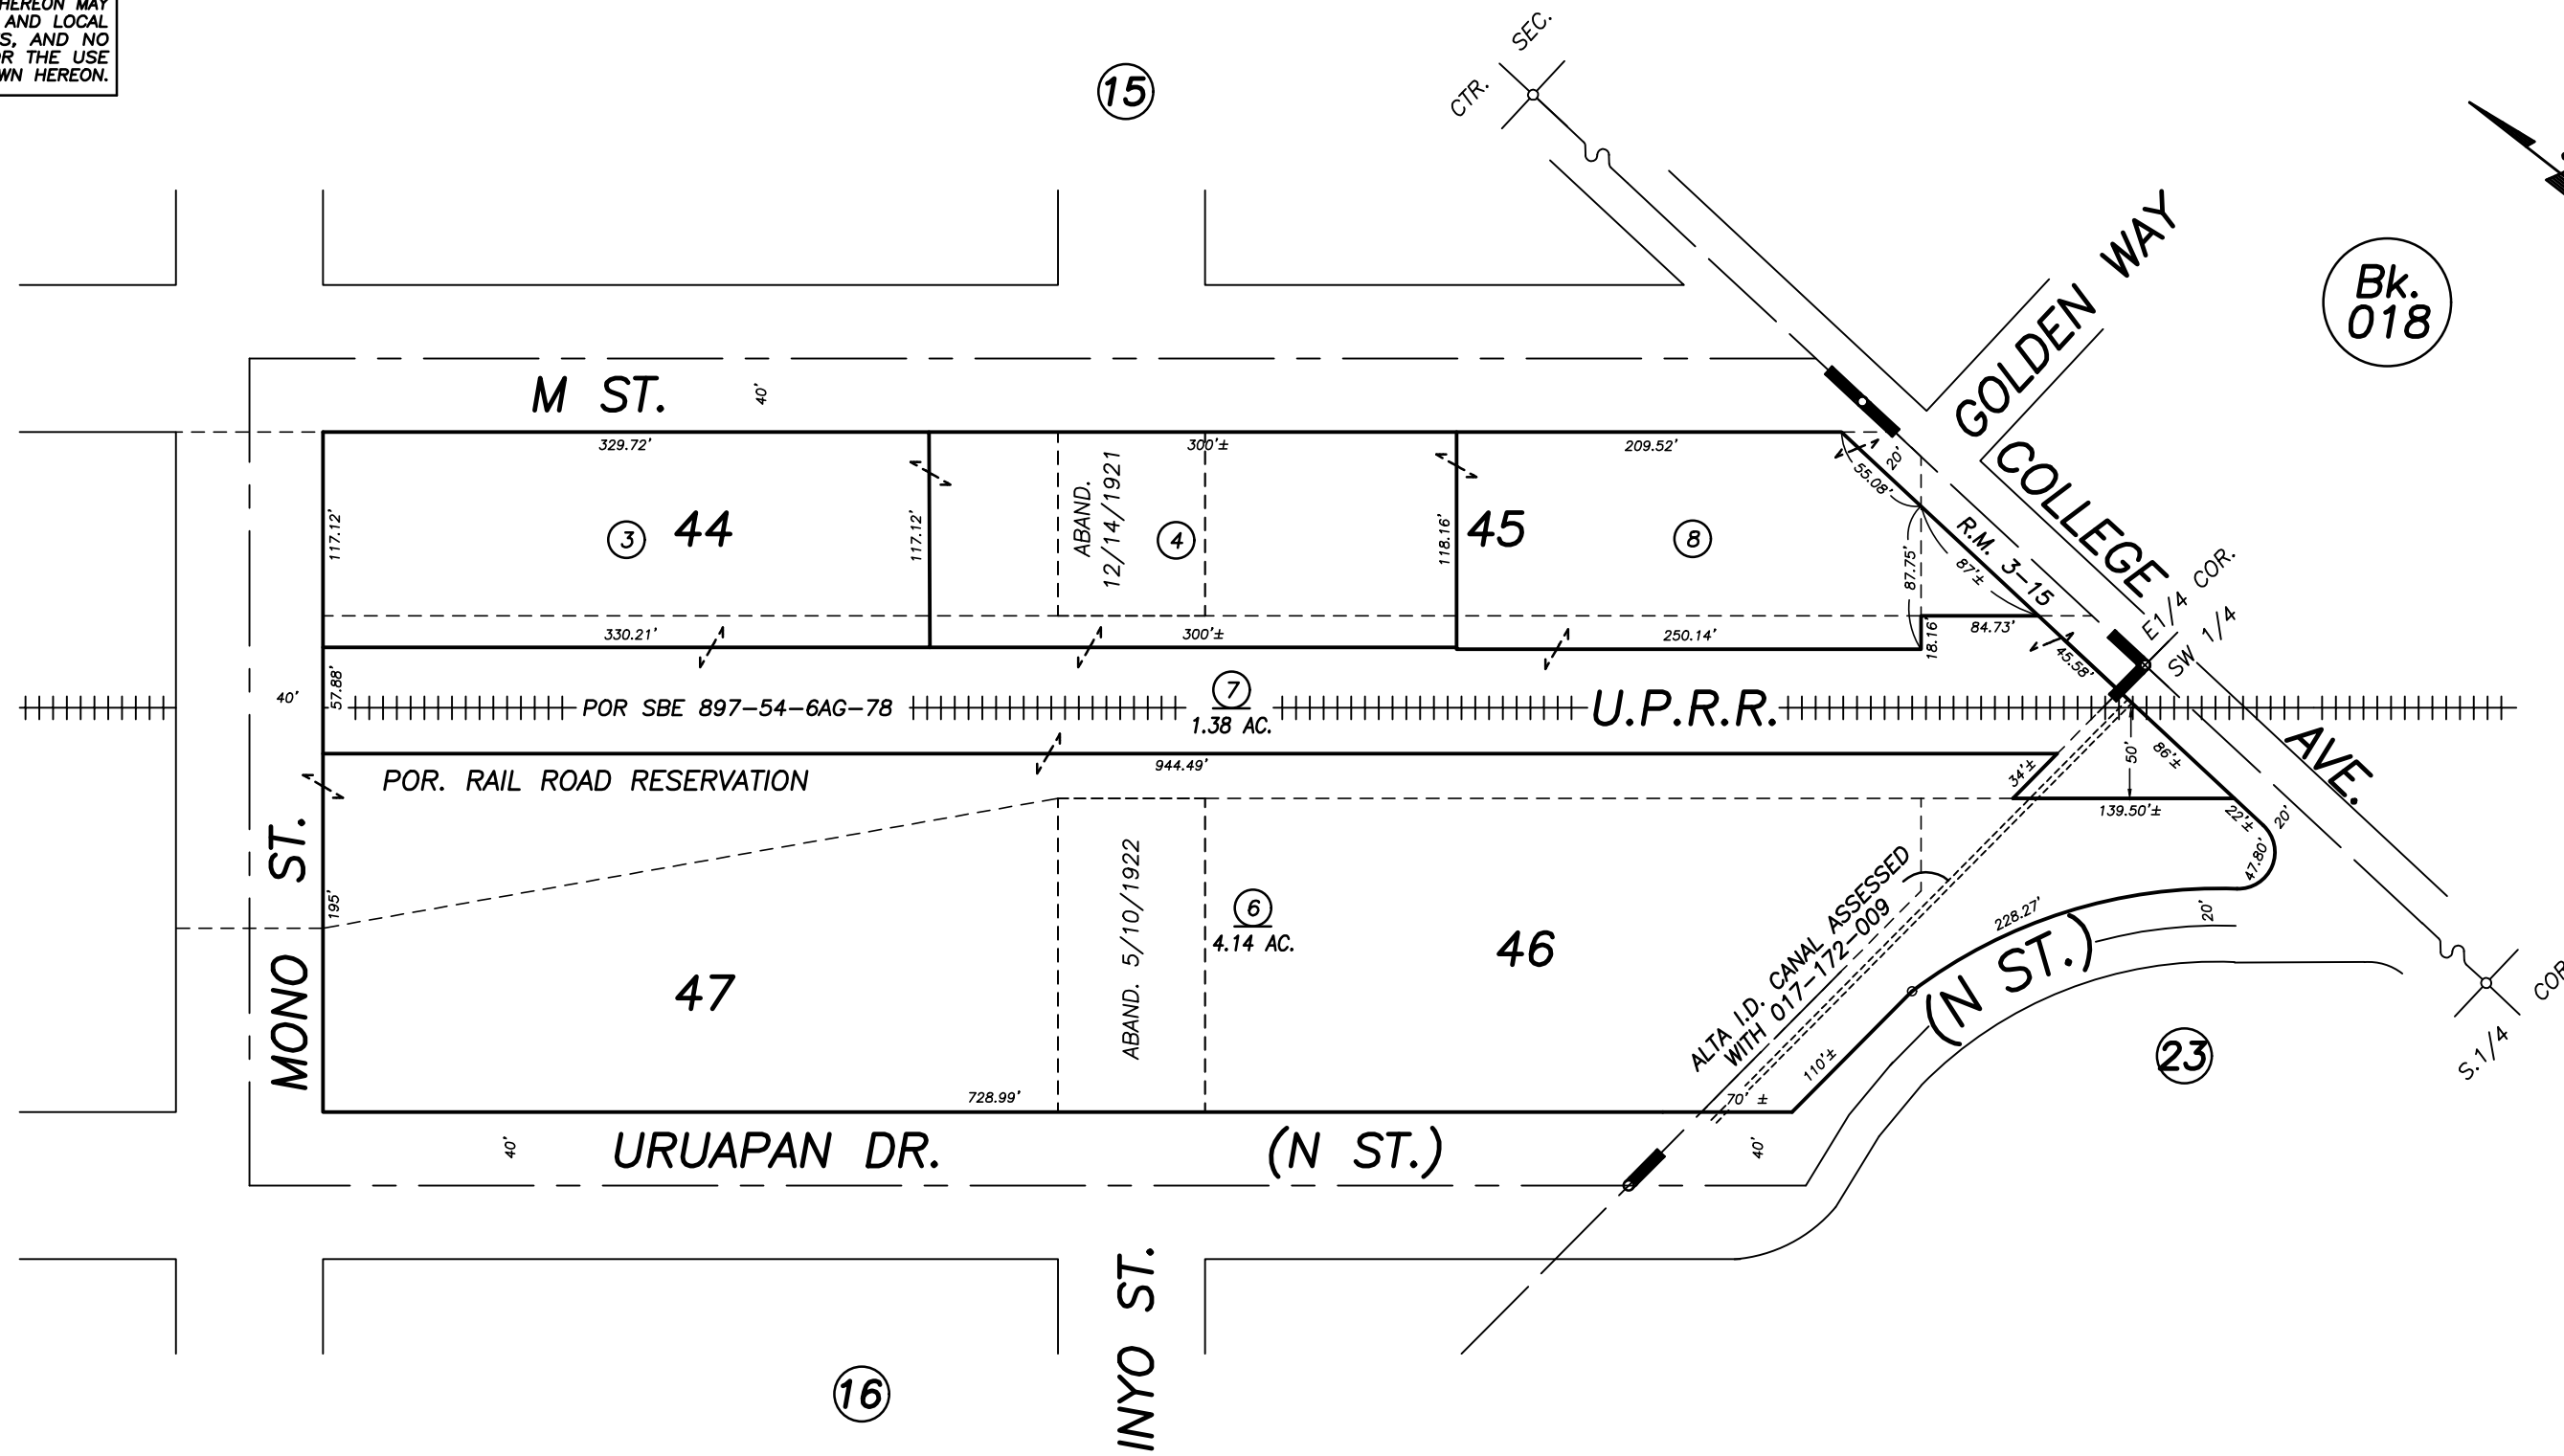

Bk. 018

30

15

3 44

4

45

8

7

MONO ST.

47

6

46

23

16

INYO ST.

POR. TOWN OF DINUBA, R.M. 1-105 & 3-15

CITY OF DINUBA
ASSESSOR'S MAPS BK. 017 , PG. 31
COUNTY OF TULARE, CALIFORNIA, U.S.A.