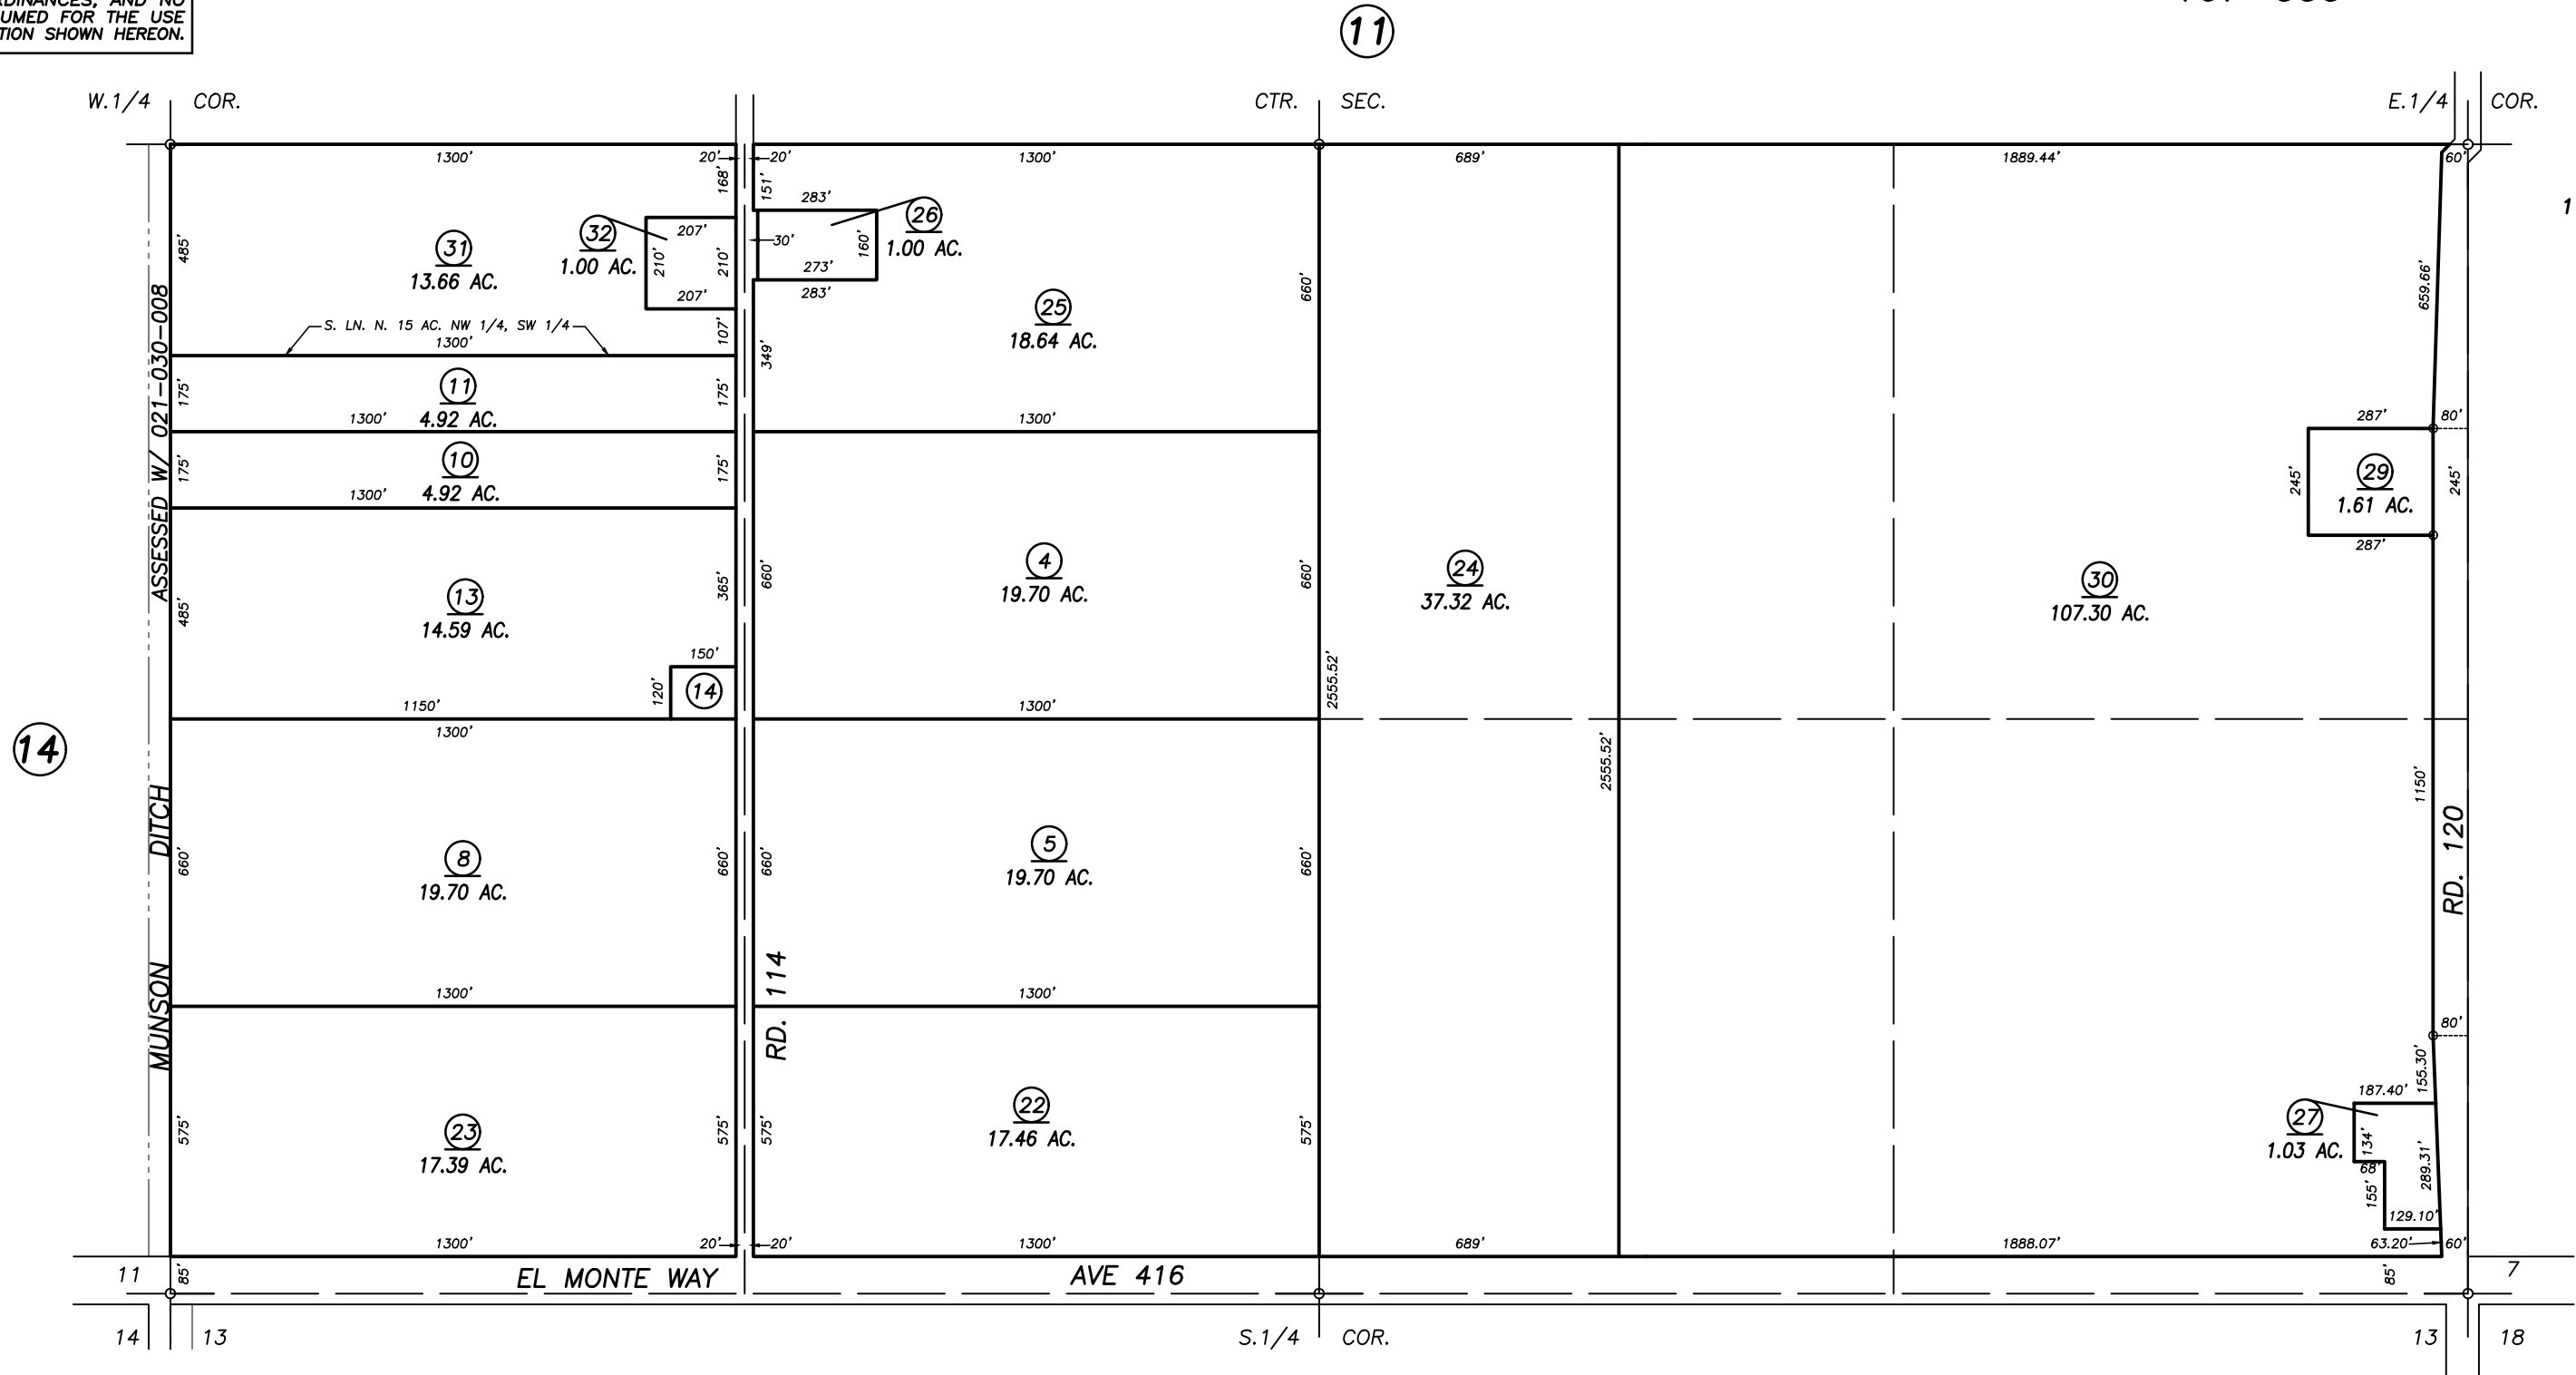

DISCLAIMER

THIS MAP WAS PREPARED FOR LOCAL PROPERTY ASSESSMENT PURPOSES ONLY AND THE PARCELS SHOWN HEREON MAY NOT COMPLY WITH STATE AND LOCAL SUBDIVISION ORDINANCES, AND NO LIABILITY IS ASSUMED FOR THE USE OF THE INFORMATION SHOWN HEREON.

S1/2 SEC.12, T.16S., R.24E., M.D.B.&M.

Tax Area Codes 021-12

068-017

167-000

VICINITY OF CUTLER/OROSI
ASSESSOR'S MAPS BK. 021 , PG. 12
COUNTY OF TULARE, STATE OF CALIFORNIA, U.S.A.

NOTE: Assessor's Parcel Numbers Shown in Circles (1) (123)
Assessor's Block Numbers Shown in Elipses