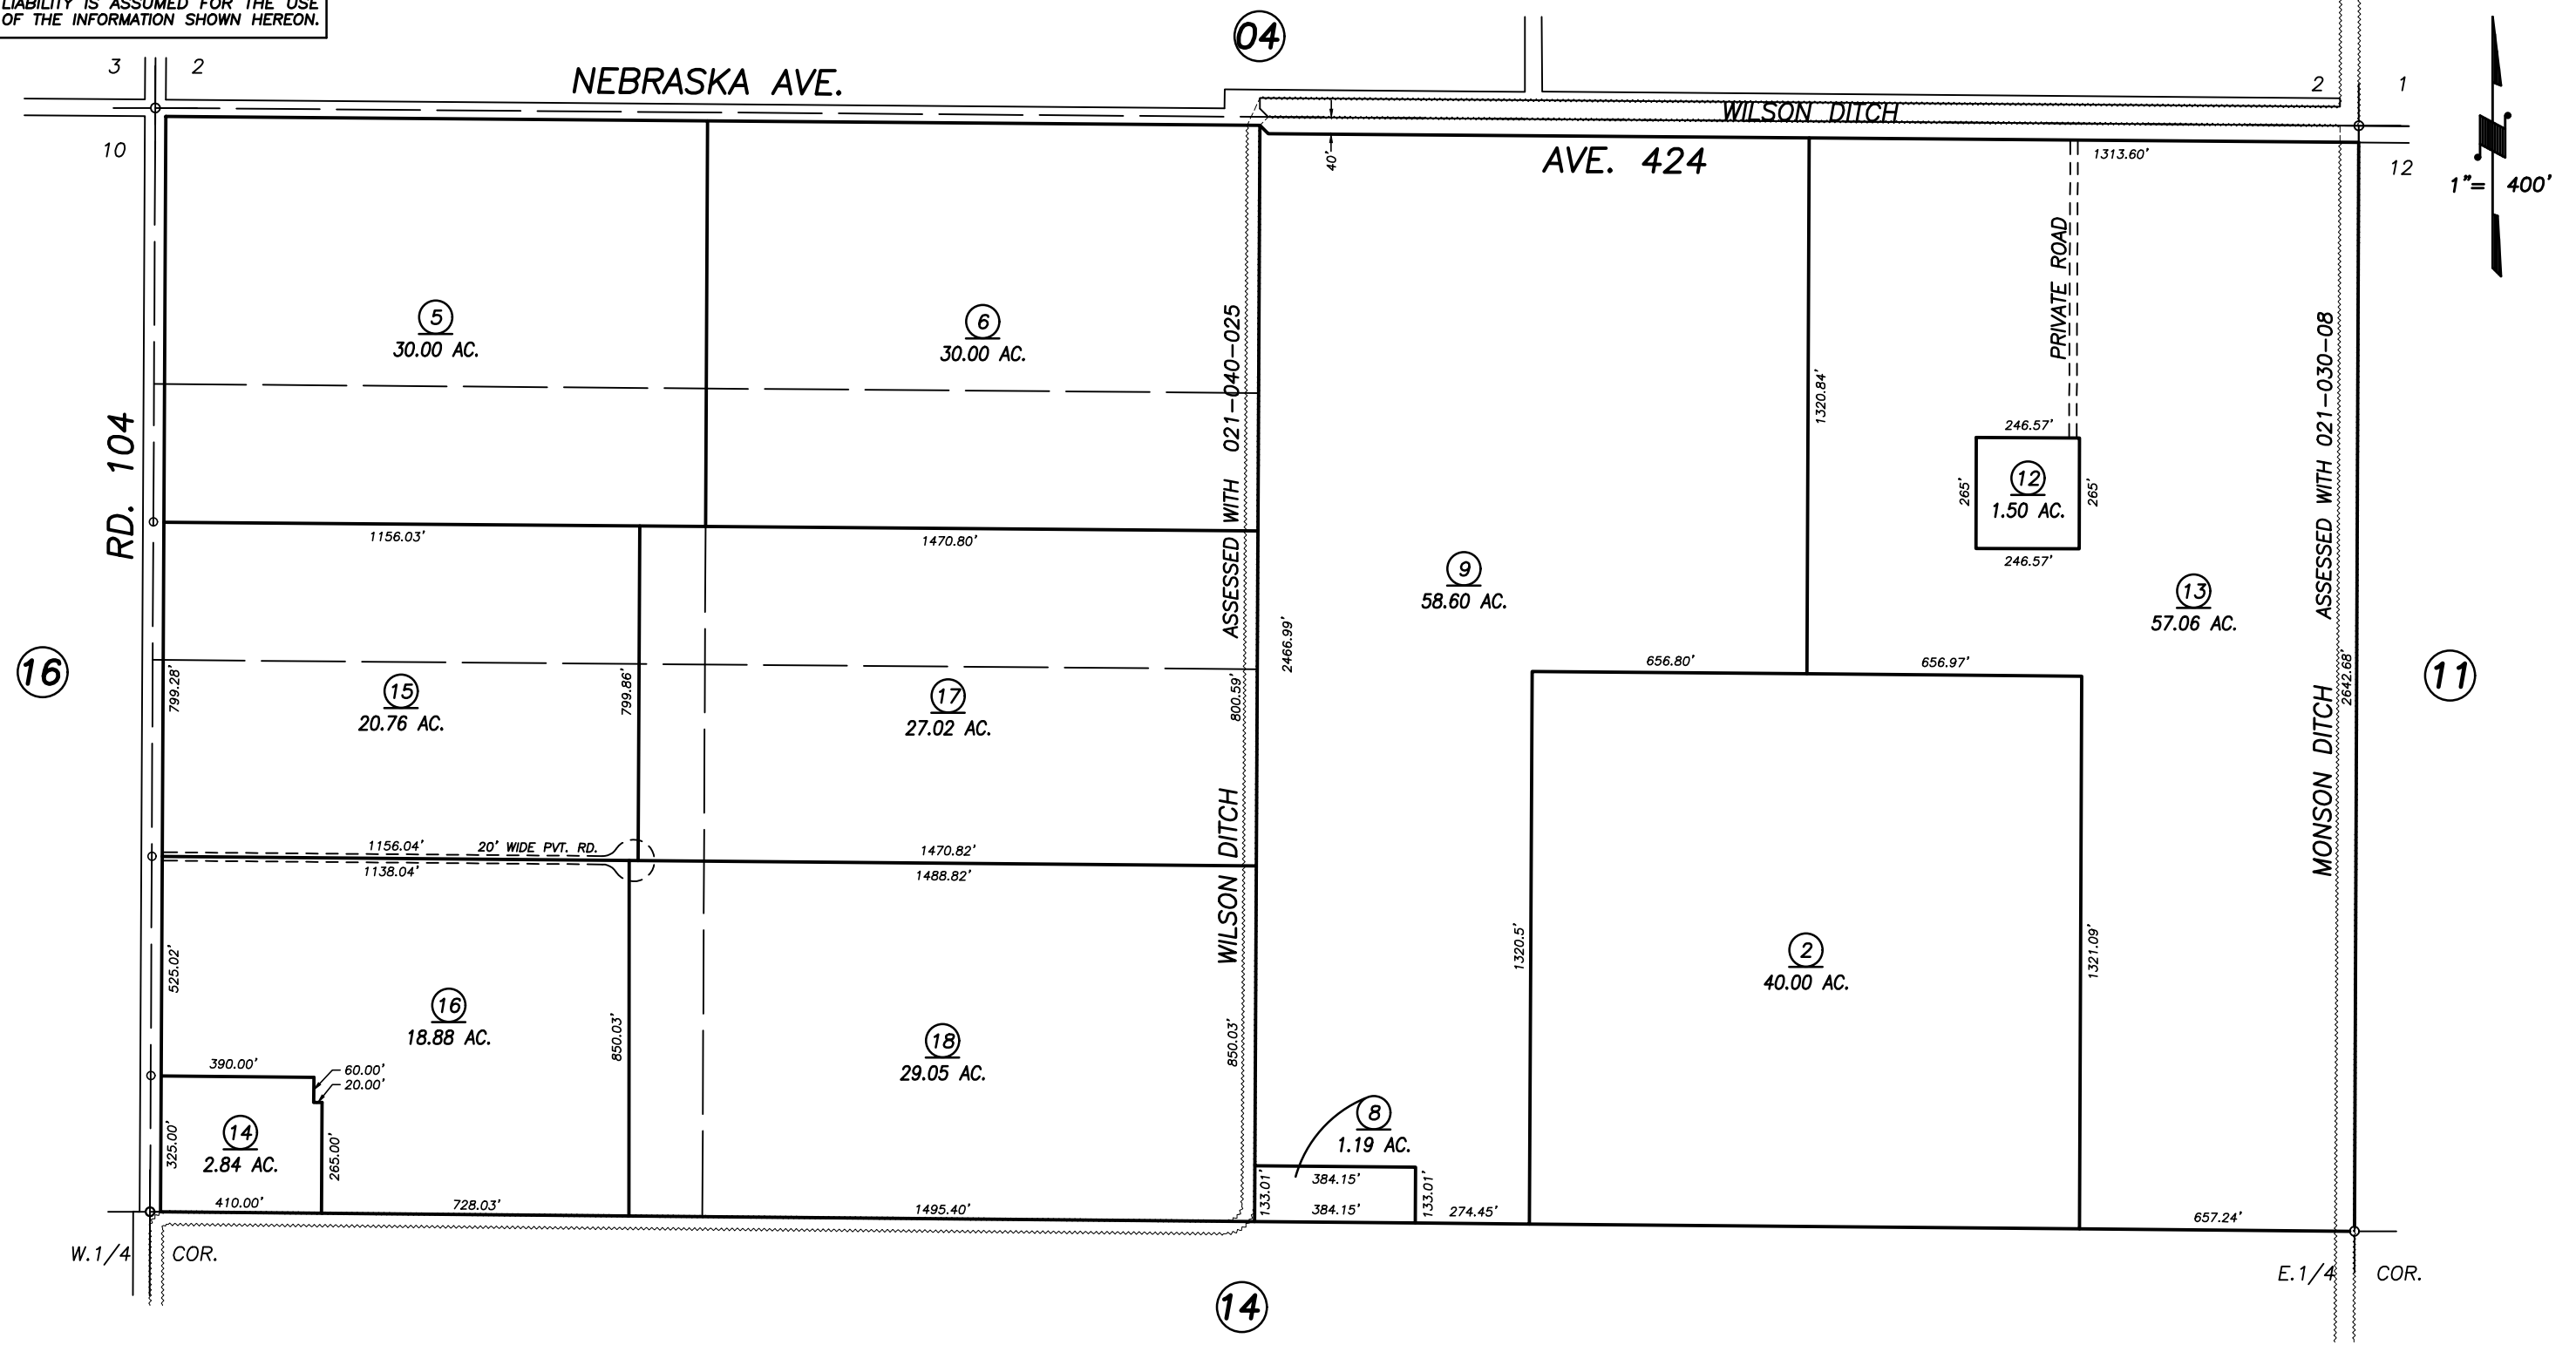

DISCLAIMER
THIS MAP WAS PREPARED FOR LOCAL PROPERTY ASSESSMENT PURPOSES ONLY AND THE PARCELS SHOWN HEREON MAY NOT COMPLY WITH STATE AND LOCAL SUBDIVISION ORDINANCES, AND NO LIABILITY IS ASSUMED FOR THE USE OF THE INFORMATION SHOWN HEREON.

VICINITY OF DINUBA
ASSESSOR'S MAPS BK. 021 , PG. 13
COUNTY OF TULARE, CALIFORNIA, U.S.A.