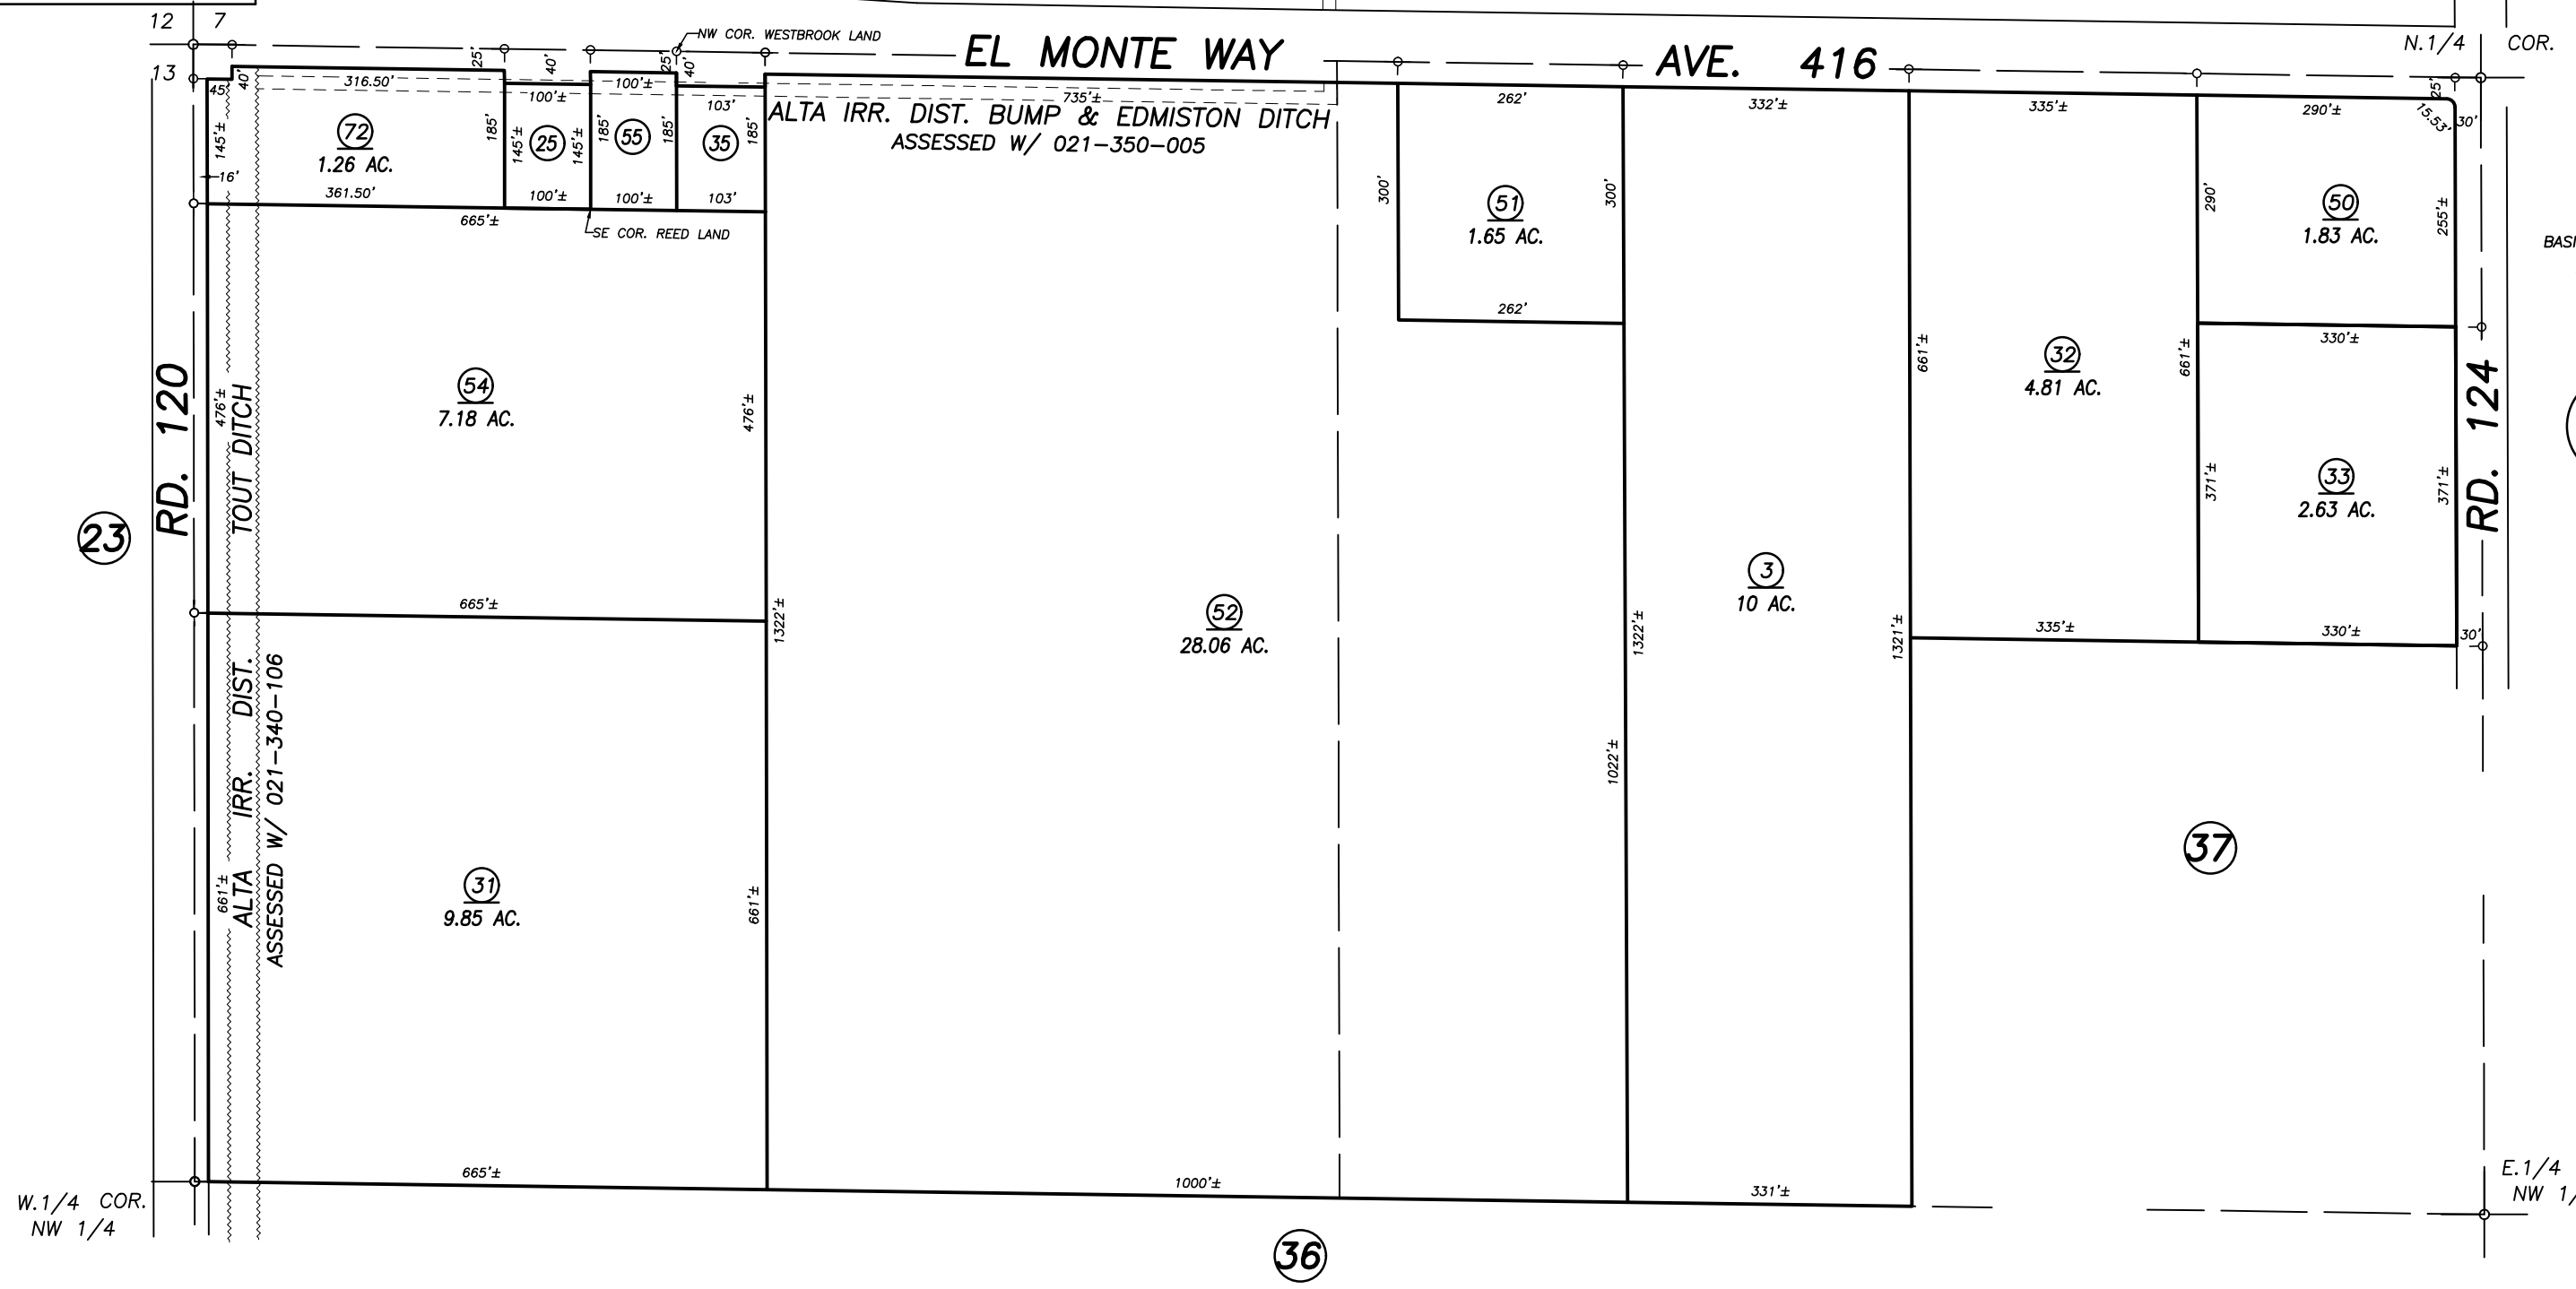

068-016
068-017
068-039

DISCLAIMER
THIS MAP WAS PREPARED FOR LOCAL PROPERTY ASSESSMENT PURPOSES ONLY AND THE PARCELS SHOWN HEREON MAY NOT COMPLY WITH STATE AND LOCAL SUBDIVISION ORDINANCES, AND NO LIABILITY IS ASSUMED FOR THE USE OF THE INFORMATION SHOWN HEREON.

Bk. 23

VICINITY OF OROSI
ASSESSOR'S MAPS BK. 021 , PG. 25
COUNTY OF TULARE, CALIFORNIA, U.S.A.

NOTE: Assessor's Parcel Numbers Shown in Circles (1) (123)
Assessor's Block Numbers Shown in Elipses

| | | |
|--------------|-----------|------|
| 2007-0009086 | 9/30/2010 | JLC |
| REVISION | DATE | TECH |