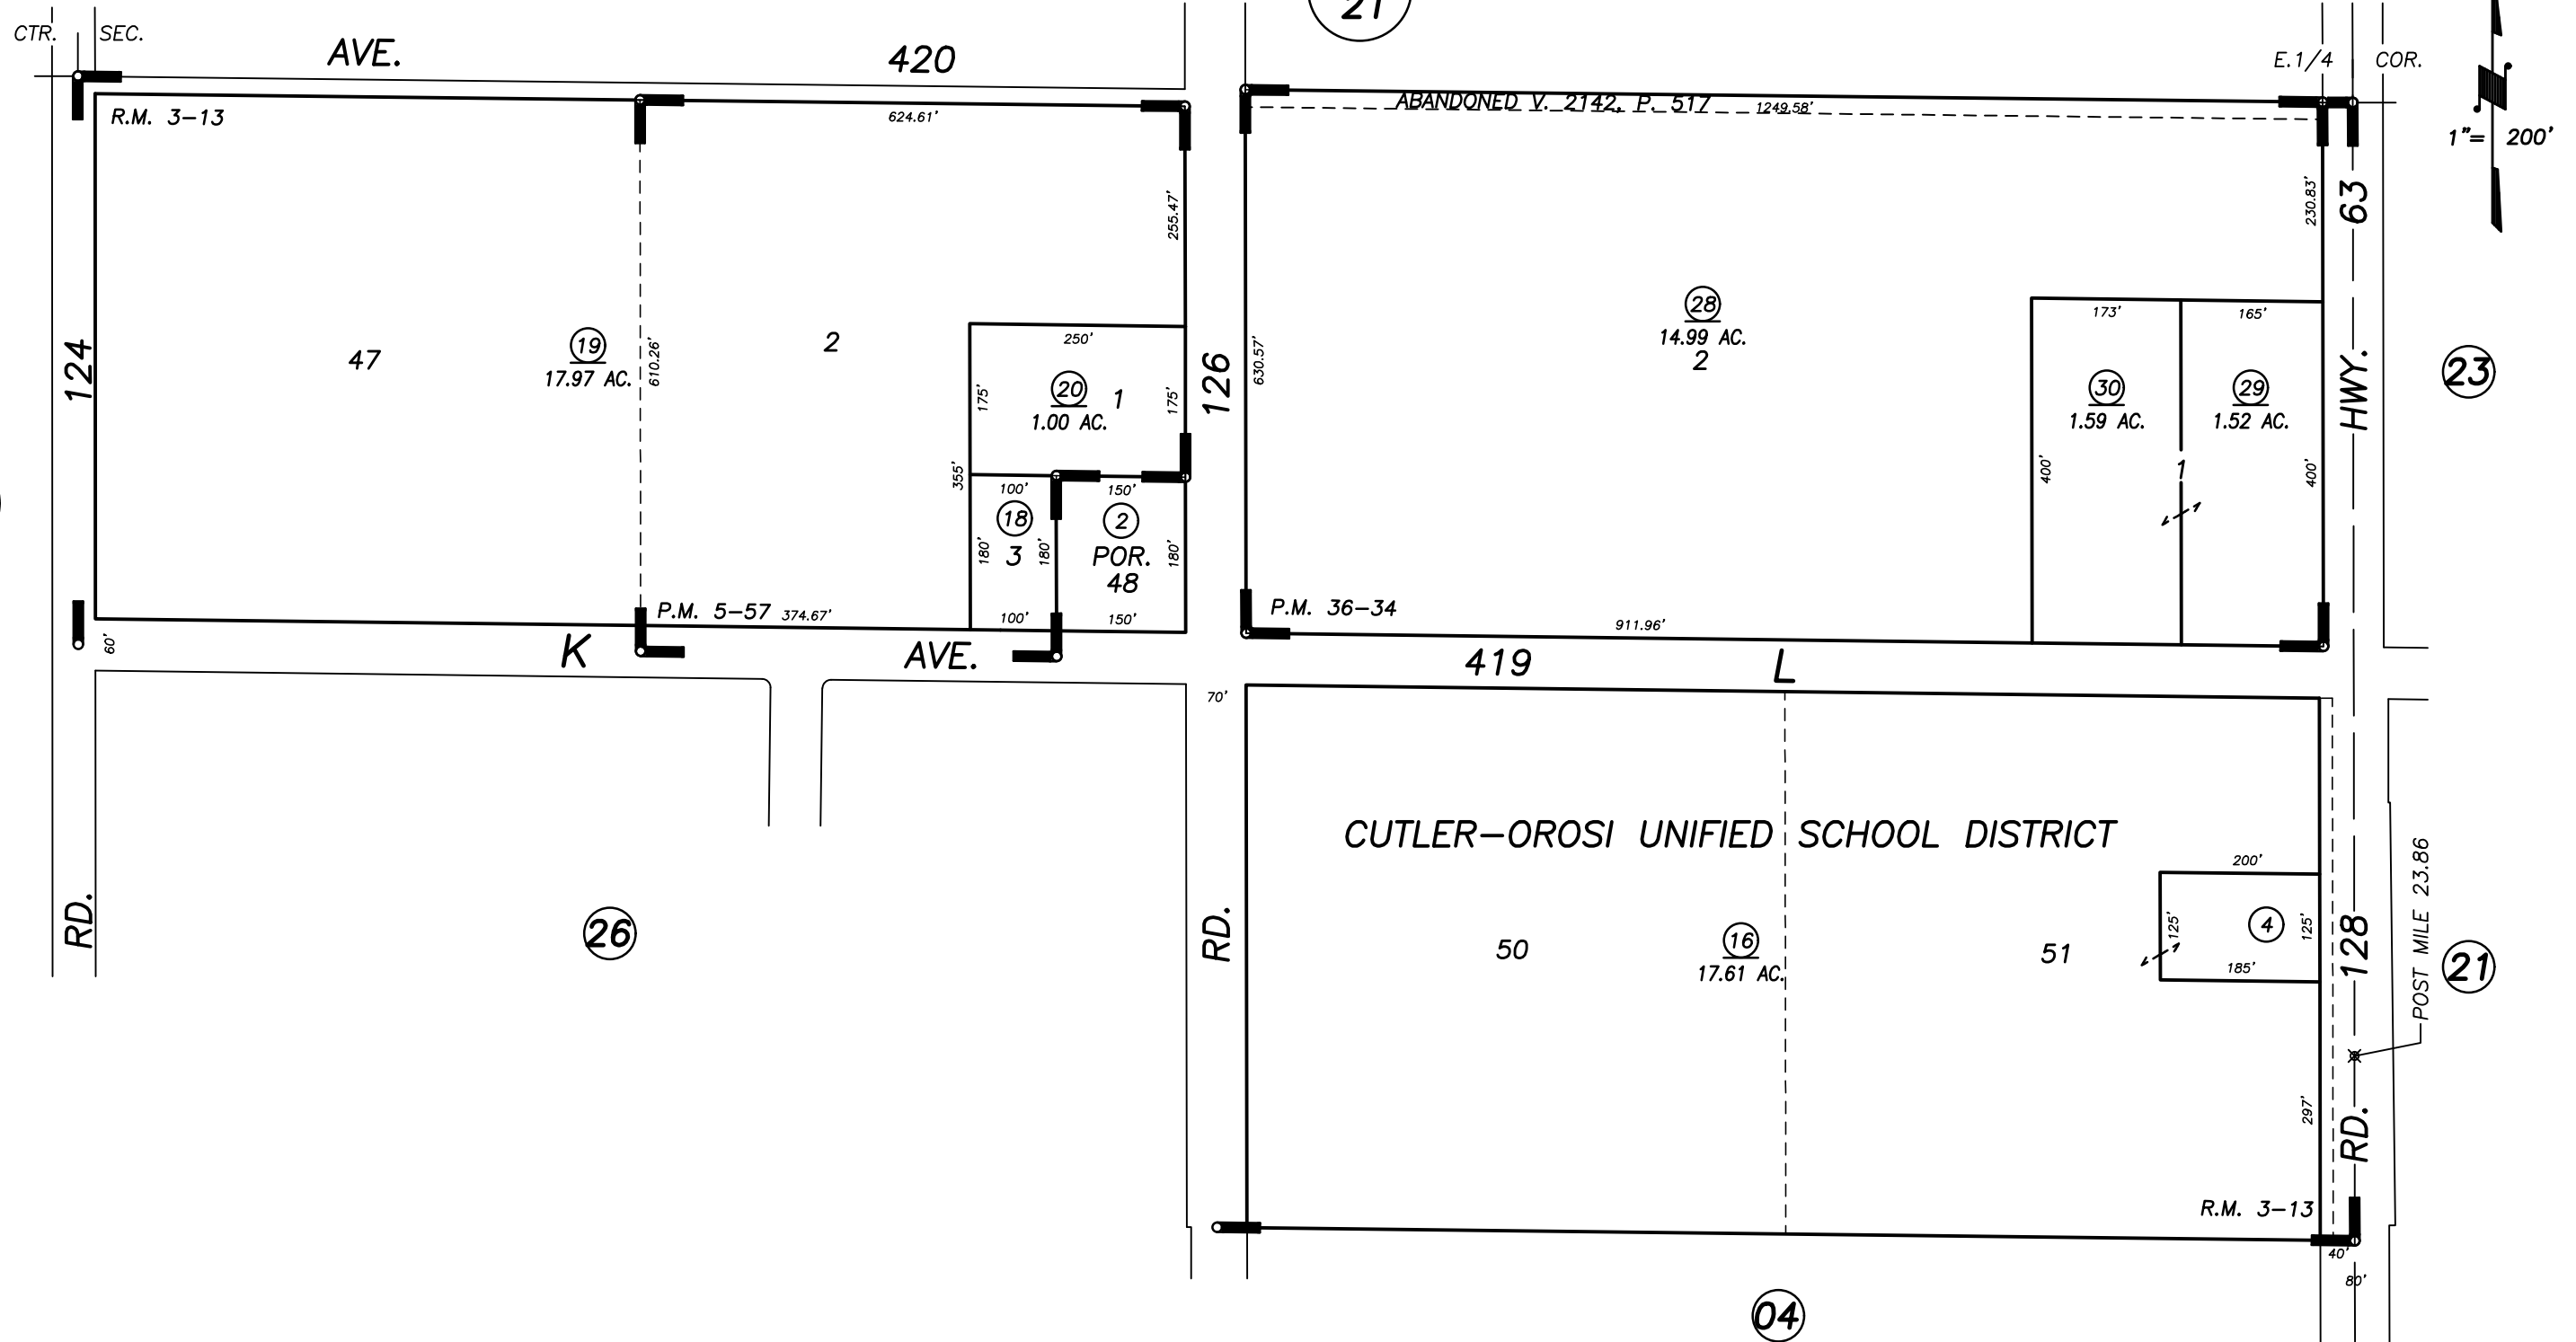

POR. N 1/2 OF SE 1/4 SECTION 7, T.16S., R.25E., M.D.B. & M.

Tax Area Code **23-01**  
 68-017  
 68-039  
 68-040

Bk. 21

Bk. 21

1998-0041148	6/11/98	KMS
REVISION	DATE	BY

POR. OROSI COLONY, R.M. 3-13  
 PARCEL MAP 457, P.M. 5-57  
 PARCEL MAP 3531, P.M. 36-34

ASSESSOR'S MAPS BK. 023, PG. 01.  
 COUNTY OF TULARE, CALIF.

NOTE: Assessor's Block Numbers Shown in Ellipses  
 Assessor's Parcel Numbers Shown in Circles

99/00