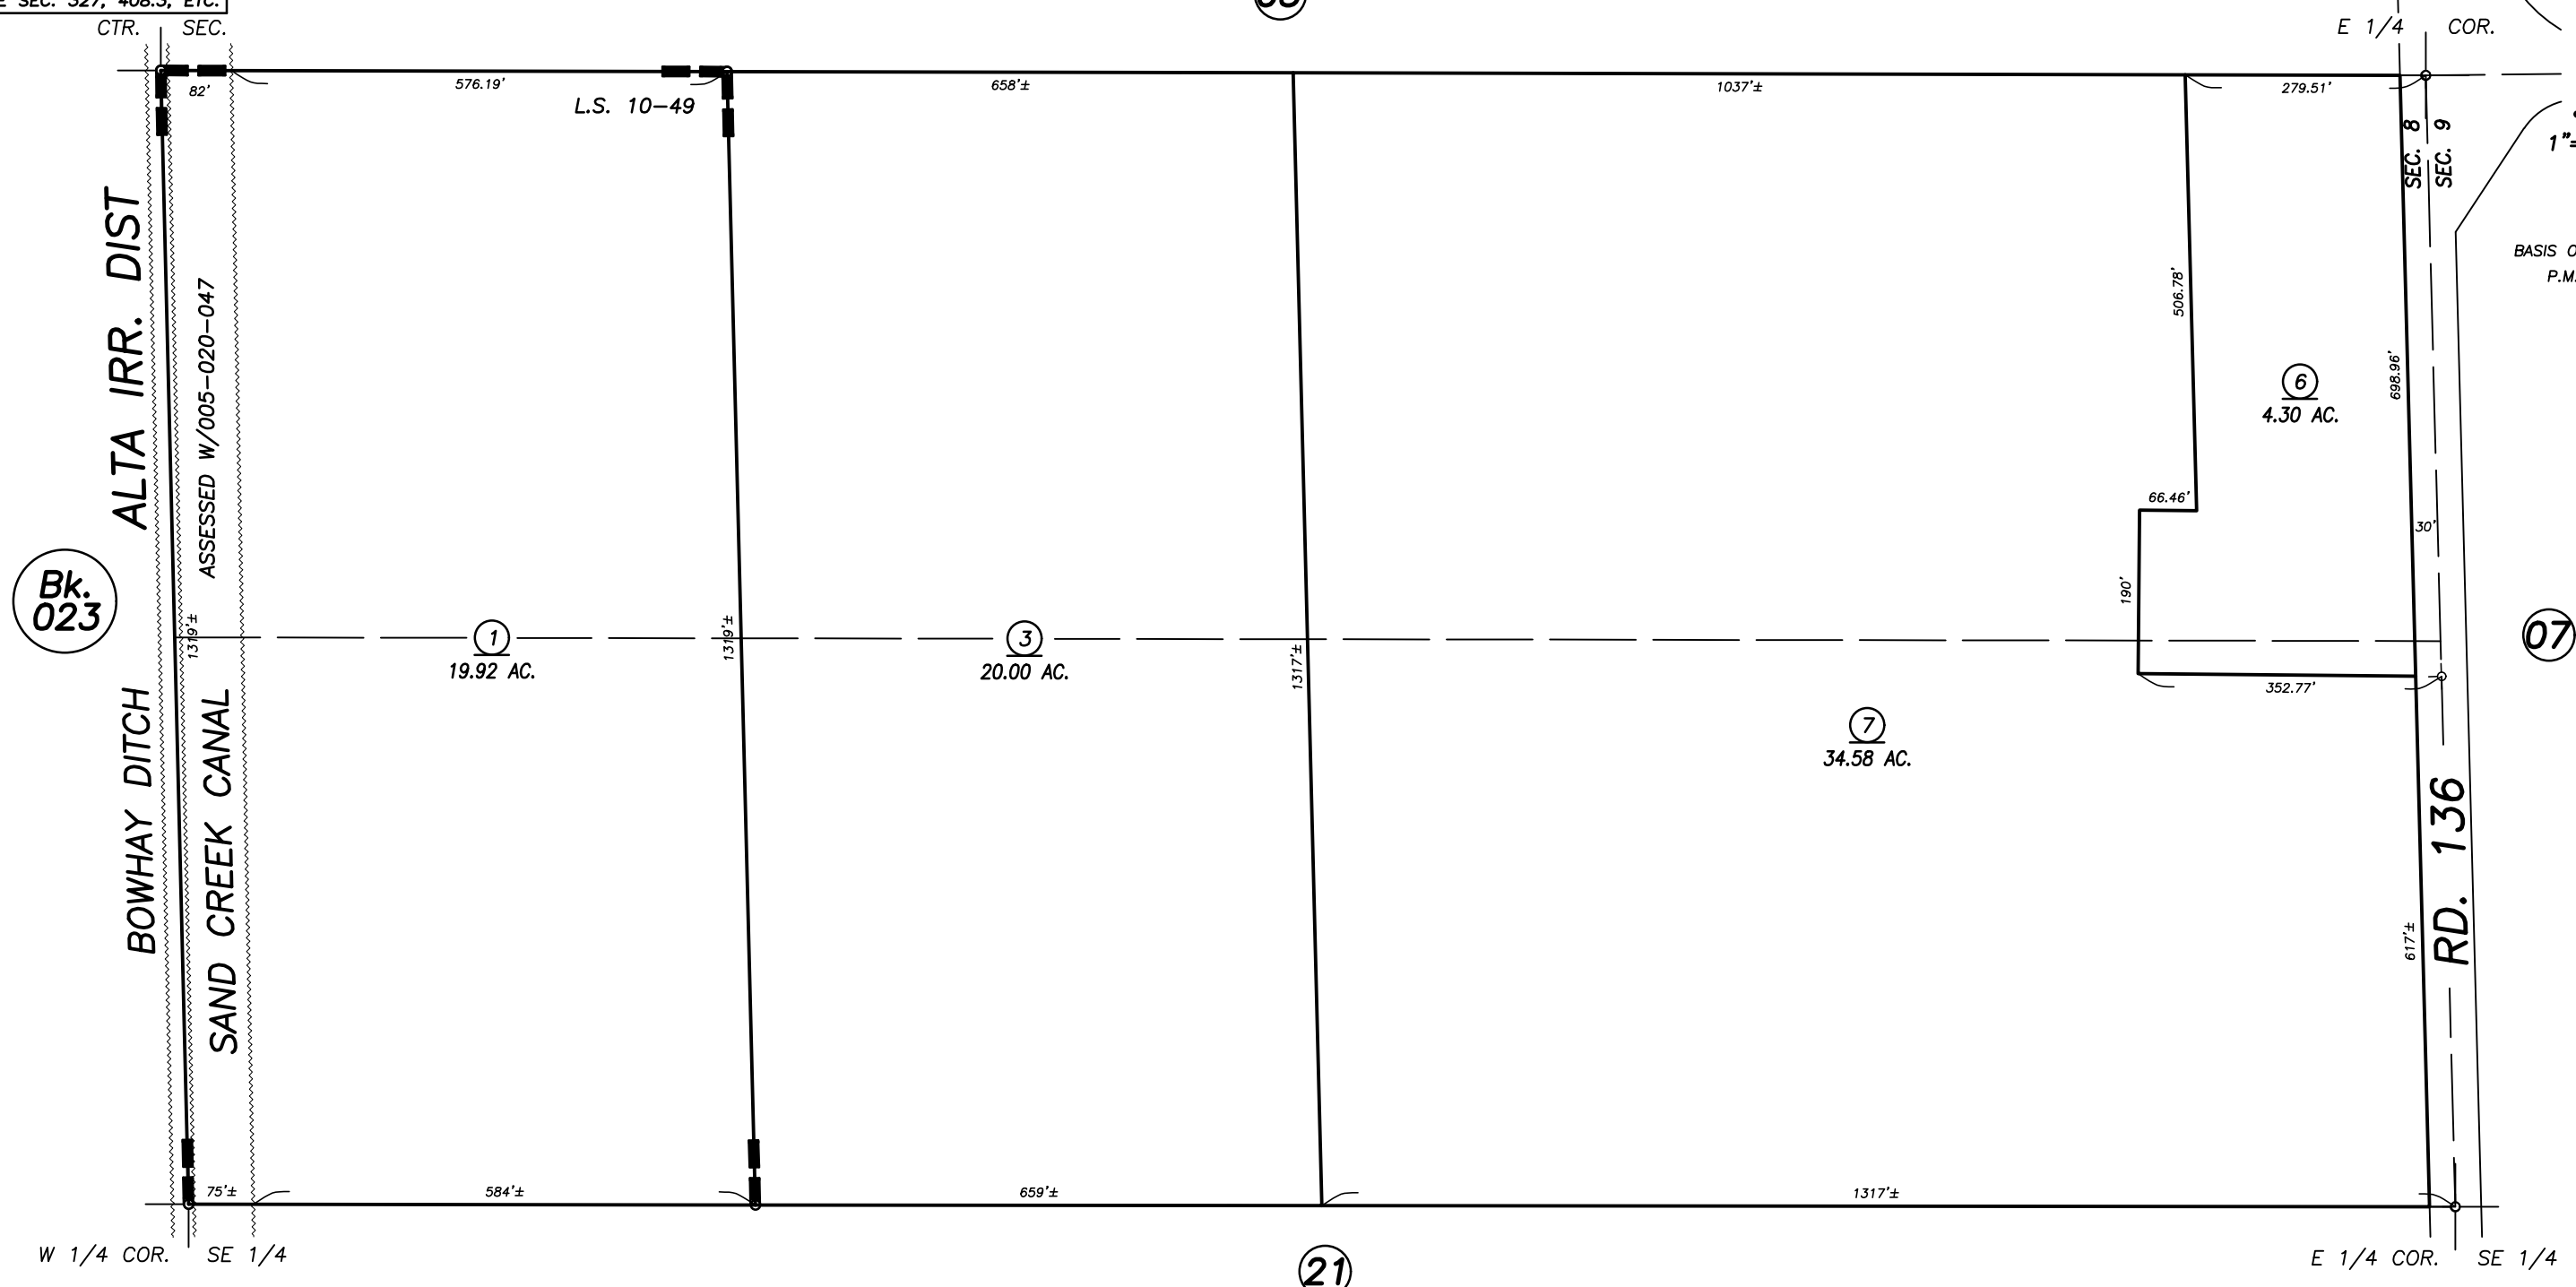

DISCLAIMER
THIS MAP WAS PREPARED FOR LOCAL PROPERTY ASSESSMENT PURPOSES ONLY AND THE PARCELS SHOWN HEREON MAY NOT COMPLY WITH STATE AND LOCAL SUBDIVISION ORDINANCES, AND NO LIABILITY IS ASSUMED FOR THE USE OF THE INFORMATION SHOWN HEREON. R & T CODE SEC. 327, 408.3, ETC.

POR. RECORD OF SURVEY, L.S. 10-49

VICINITY OF OROSI
ASSESSOR'S MAPS BK. 025 , PG. 20
COUNTY OF TULARE, CALIFORNIA, U.S.A.

NOTE: Assessor's Parcel Numbers Shown in Circles (1) (123)
Assessor's Block Numbers Shown in Elipses