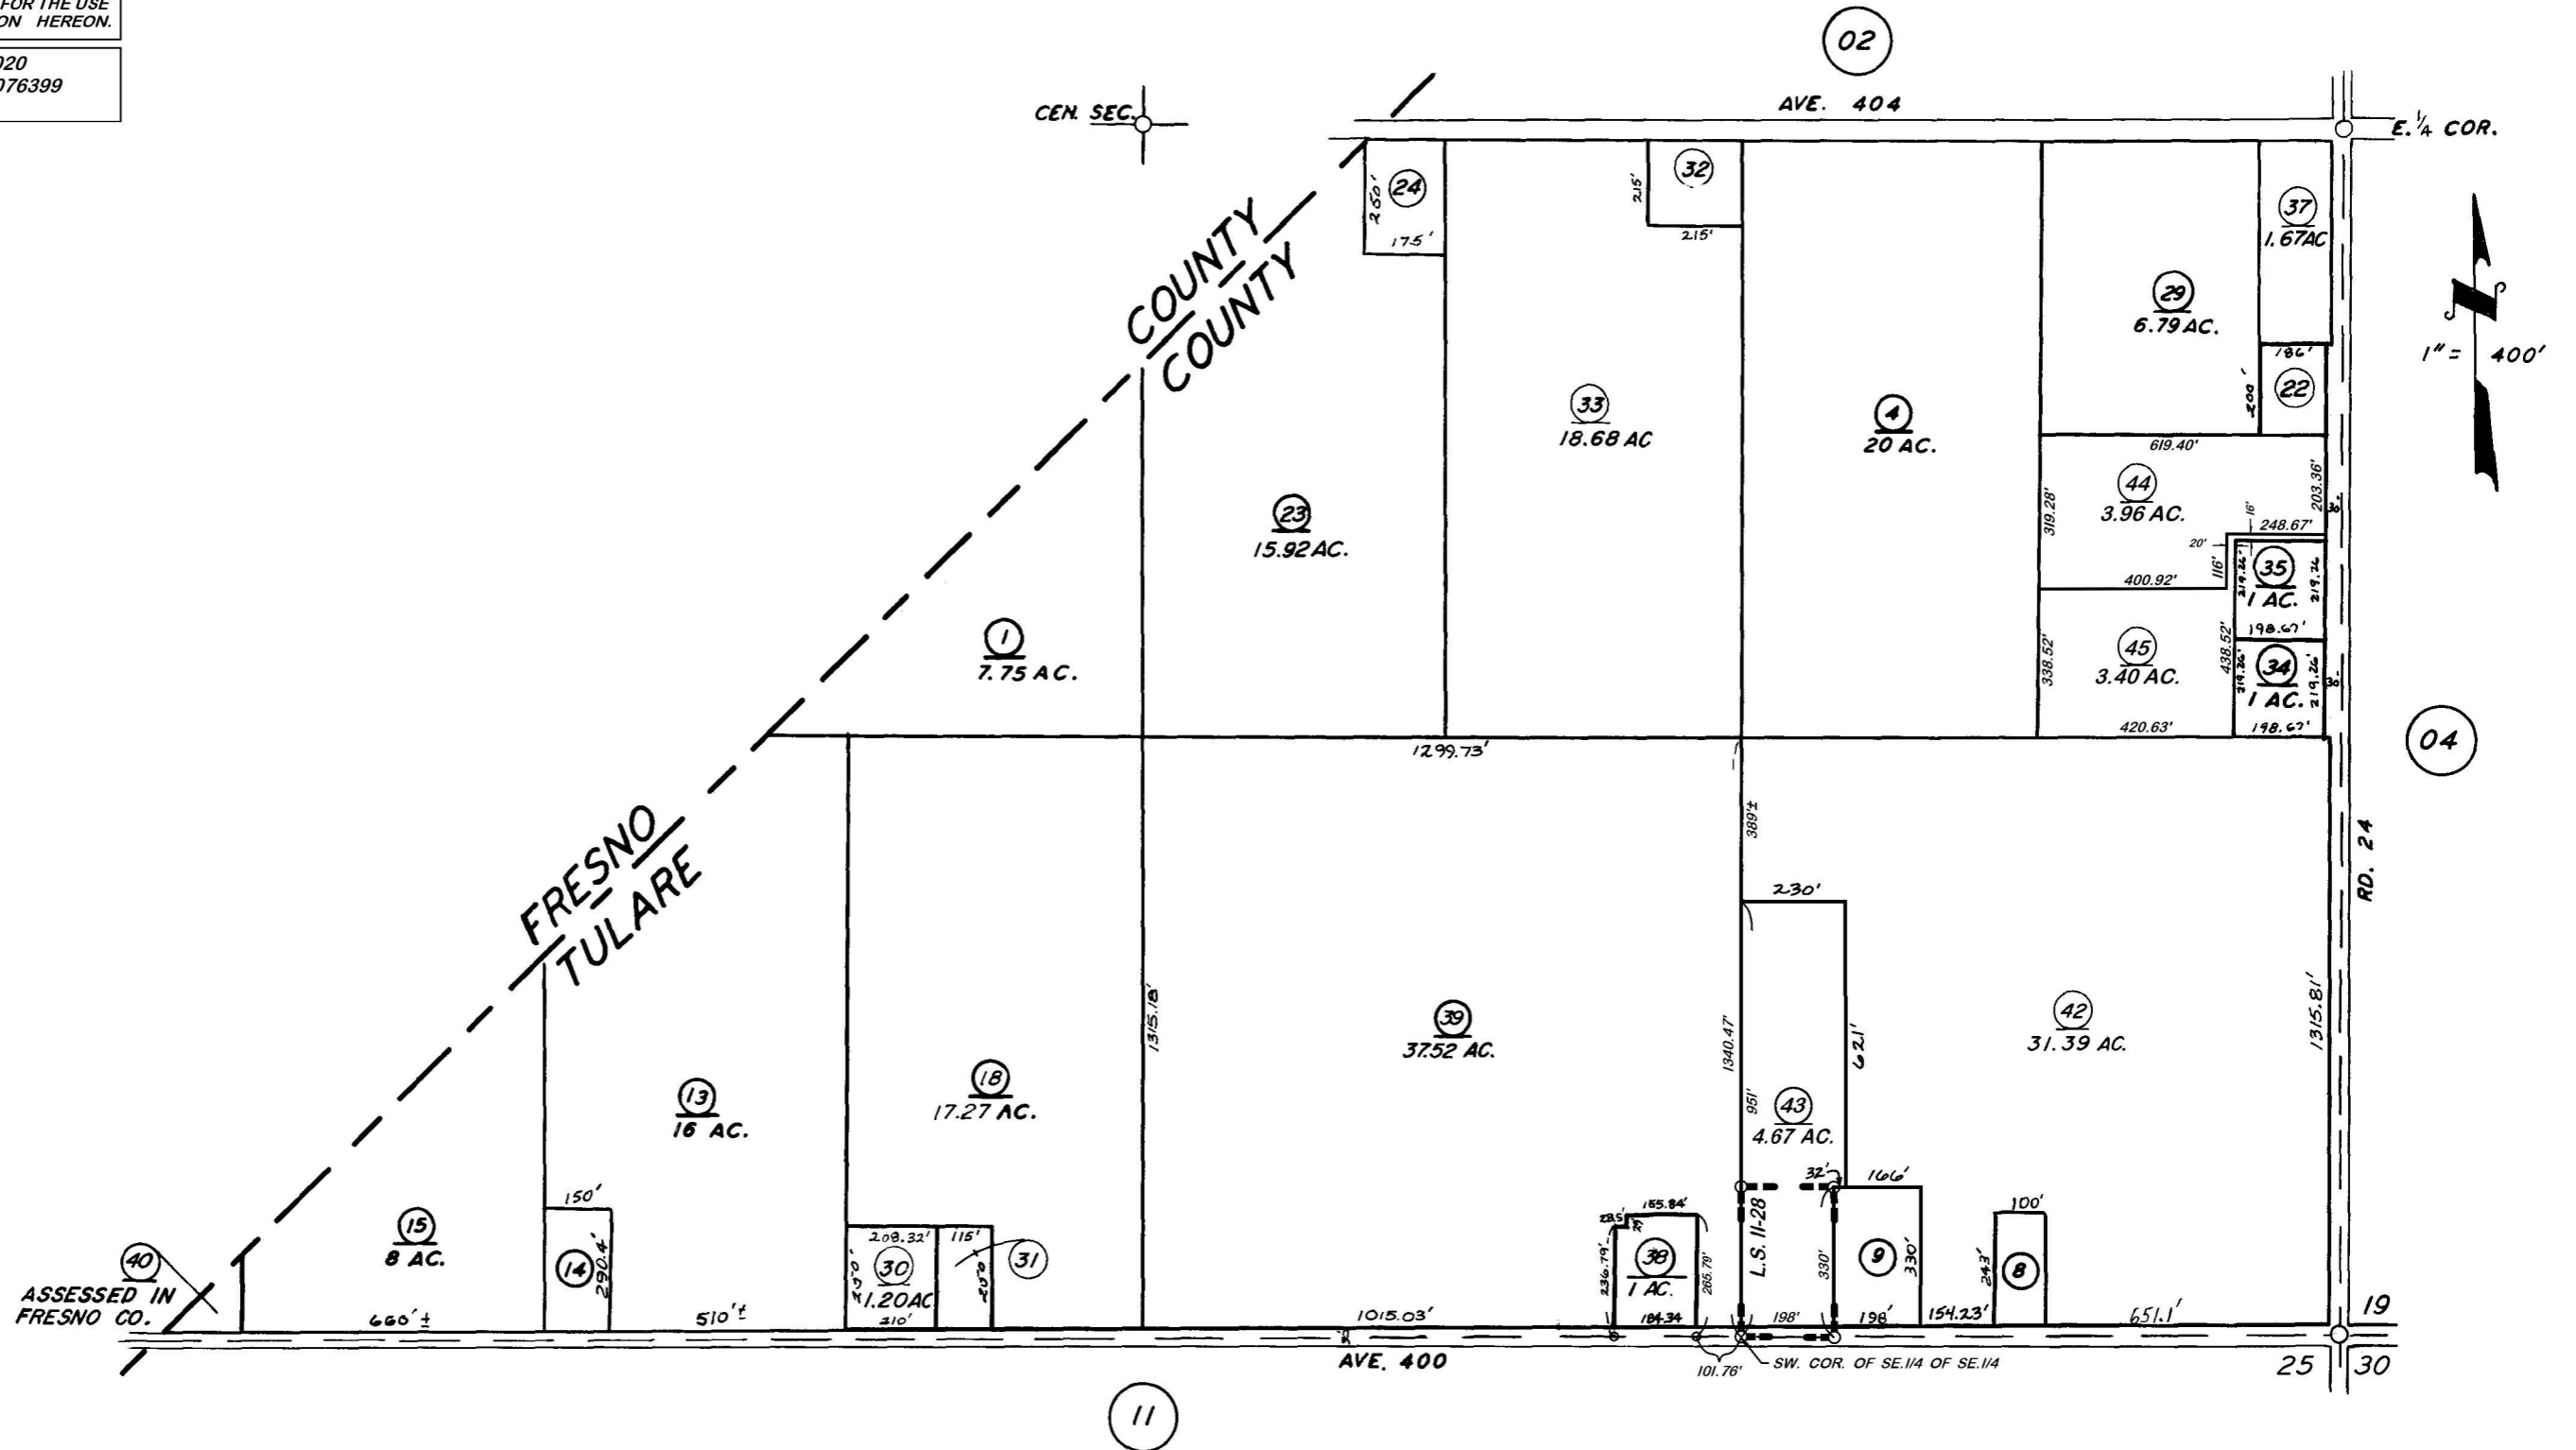

DISCLAIMER
 THIS MAP WAS PREPARED FOR LOCAL PROPERTY ASSESSMENT PURPOSES ONLY. THE PARCELS SHOWN HEREON MAY NOT COMPLY WITH STATE AND LOCAL SUBDIVISION ORDINANCES. NO LIABILITY IS ASSUMED FOR THE USE OF THE INFORMATION HEREON.

REVISED: 02/11/2020
 REASON: 2019-0076399
 CAD TECH: NFL

S 1/2 SEC. 24, T.16S., R.22E., M.D.B.&M.

TAX CODE AREA 028-01
 099-002

RECORD OF SURVEY, L.S. 11-28

VICINITY OF KINGSBURG
ASSESSOR'S MAPS BK. 028, PG. 01.
COUNTY OF TULARE, CALIF.

NOTE: Assessor's Parcel Numbers Shown in Circles
 Assessor's Block Numbers Shown in Ellipses