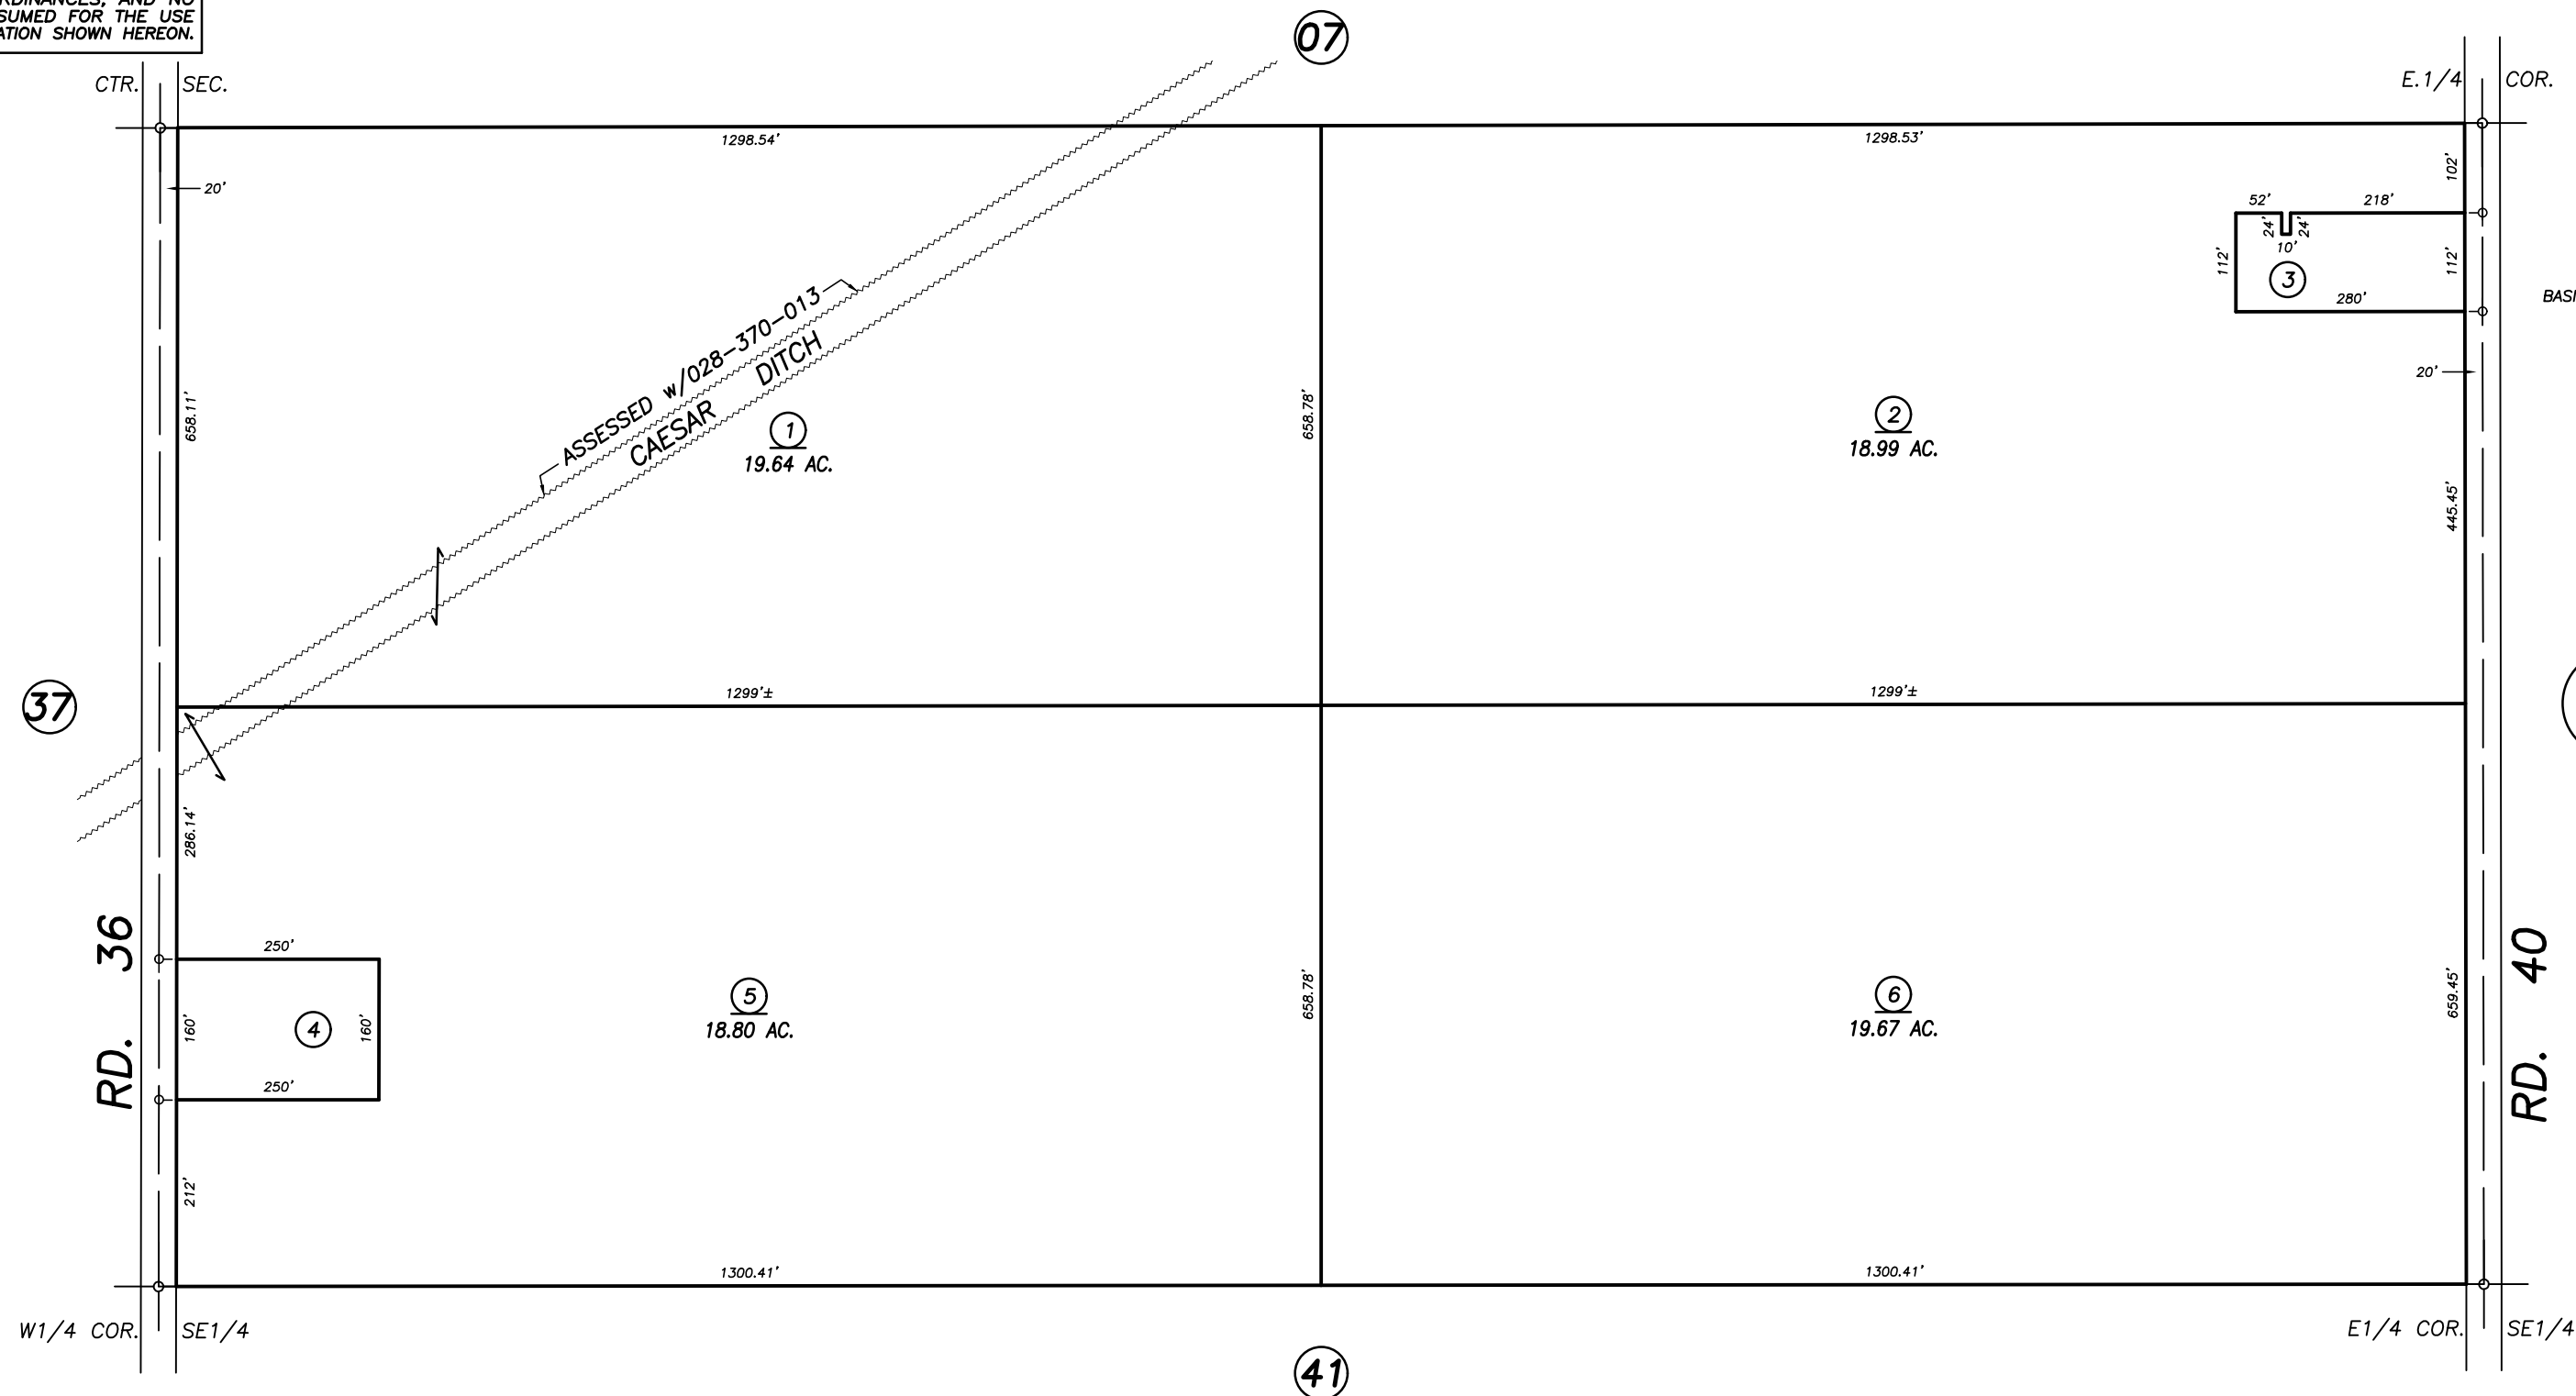

VICINITY OF KINGSBURG
ASSESSOR'S MAPS BK. 028 , PG. 40
COUNTY OF TULARE, CALIFORNIA, U.S.A.

NOTE: Assessor's Parcel Numbers Shown in Circles (1) (123)
Assessor's Block Numbers Shown in Elipses (1) (123)