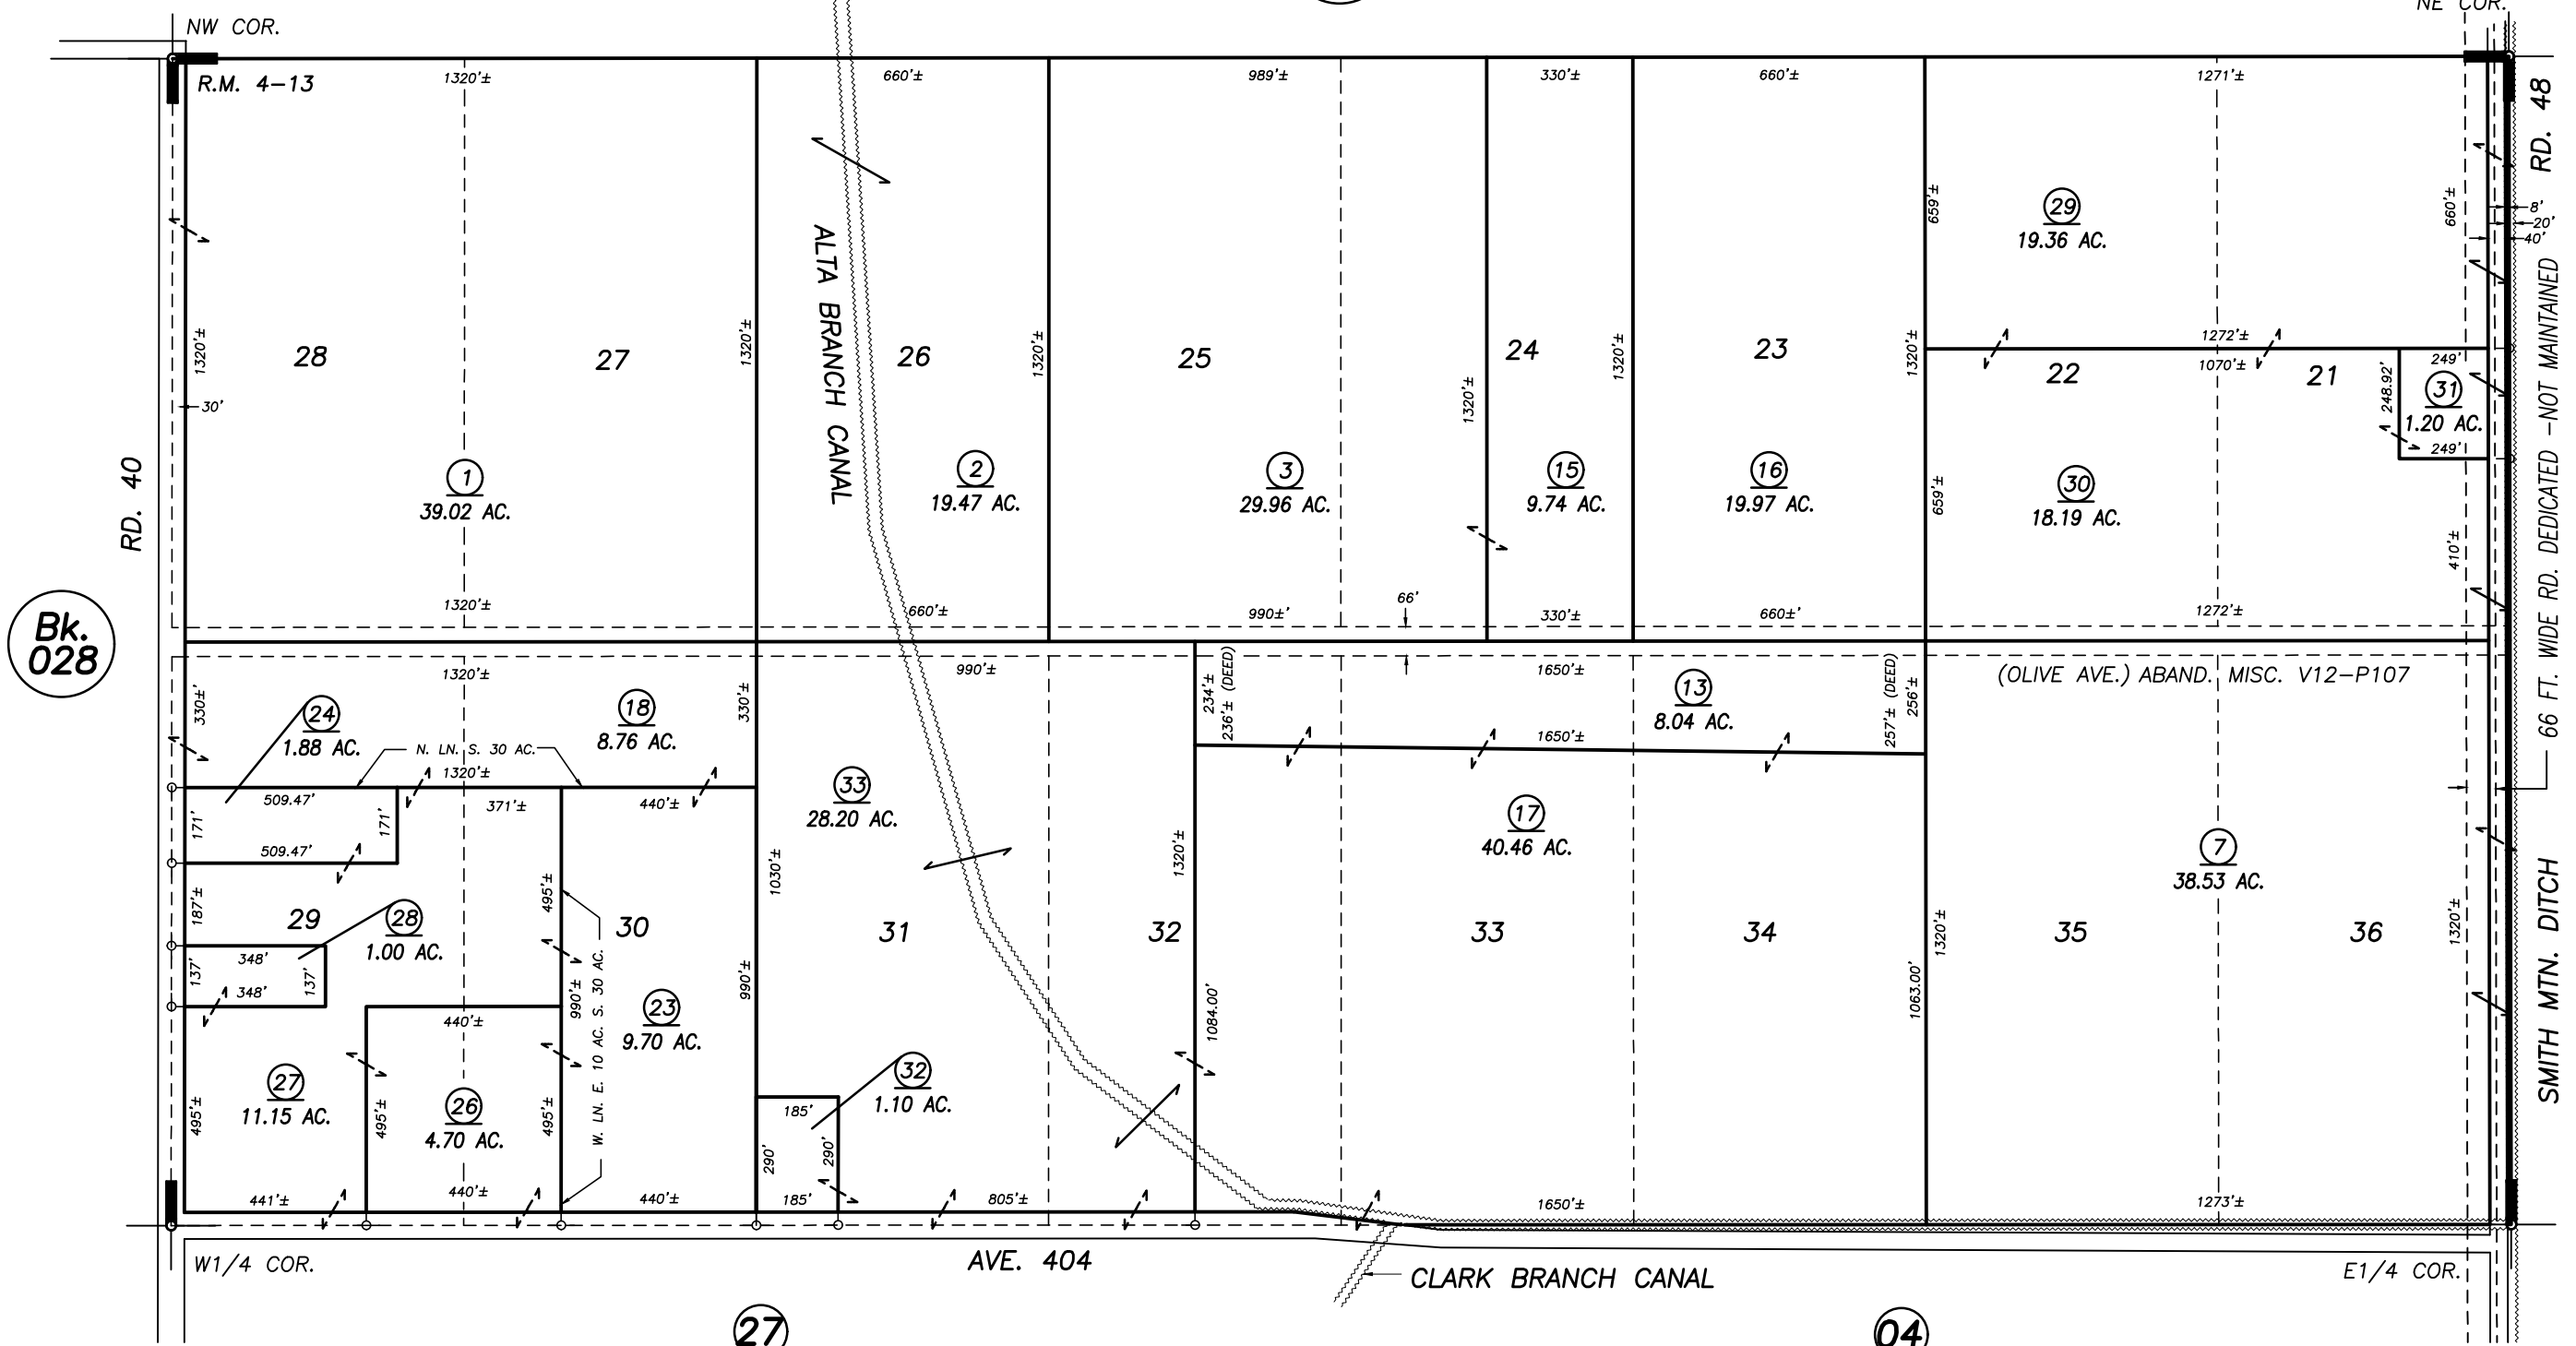

DISCLAIMER

THIS MAP WAS PREPARED FOR LOCAL PROPERTY ASSESSMENT PURPOSES ONLY AND THE PARCELS SHOWN HEREON MAY NOT COMPLY WITH STATE AND LOCAL SUBDIVISION ORDINANCES, AND NO LIABILITY IS ASSUMED FOR THE USE OF THE INFORMATION SHOWN HEREON.

Bk. 012

Bk. 028

02

POR. WINDSOR COLONY R.M.4-13,

VICINITY OF DINUBA
ASSESSOR'S MAPS BK. 029 , PG. 01
COUNTY OF TULARE, CALIFORNIA, U.S.A.