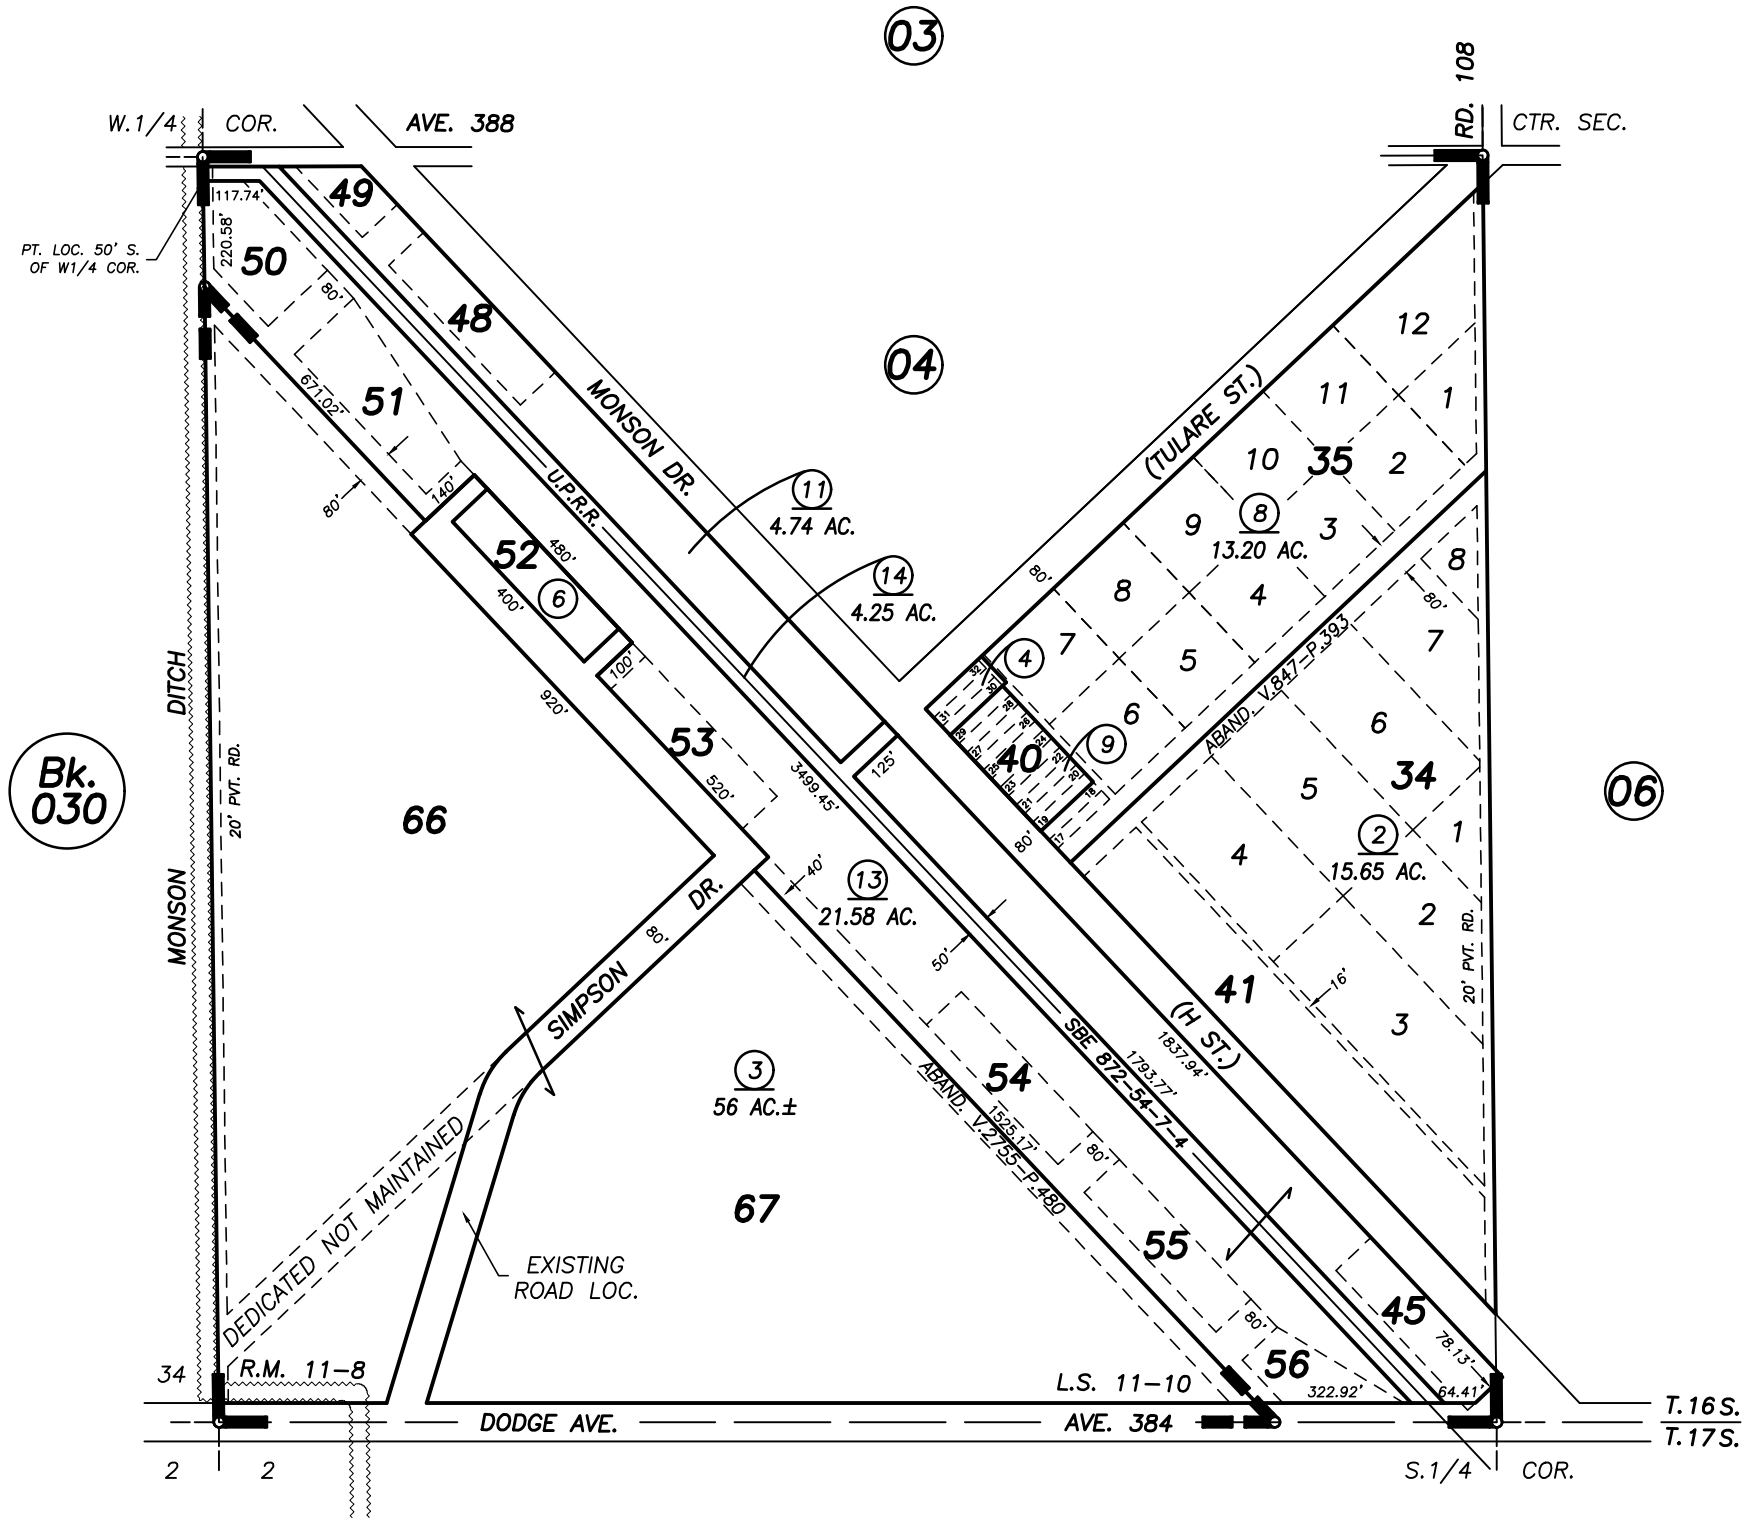

DISCLAIMER
 THIS MAP WAS PREPARED FOR LOCAL PROPERTY ASSESSMENT PURPOSES ONLY AND THE PARCELS SHOWN HEREON MAY NOT COMPLY WITH STATE AND LOCAL SUBDIVISION ORDINANCES, AND NO LIABILITY IS ASSUMED FOR THE USE OF THE INFORMATION SHOWN HEREON. R & T CODE SEC. 327, 408.3, ETC.

POR. SW1/4 SEC. 35, T.16S., R.24E., M.D.B.&M.

Tax Area Codes **033-05**
 167-000
 167-003

Bk. 030

Bk. 047

POR. TOWN OF MONSON, R.M. 11-8
 RECORD OF SURVEY, L.S. 11-10

VICINITY OF MONSON
 ASSESSOR'S MAPS BK. 033 , PG. 05
 COUNTY OF TULARE, CALIFORNIA, U.S.A.

NOTE: Assessor's Parcel Numbers Shown in Circles (1) (123)
 Assessor's Block Numbers Shown in Ellipses

TRA CHANGE	05/20/2021	JOS
REVISION	DATE	TECH