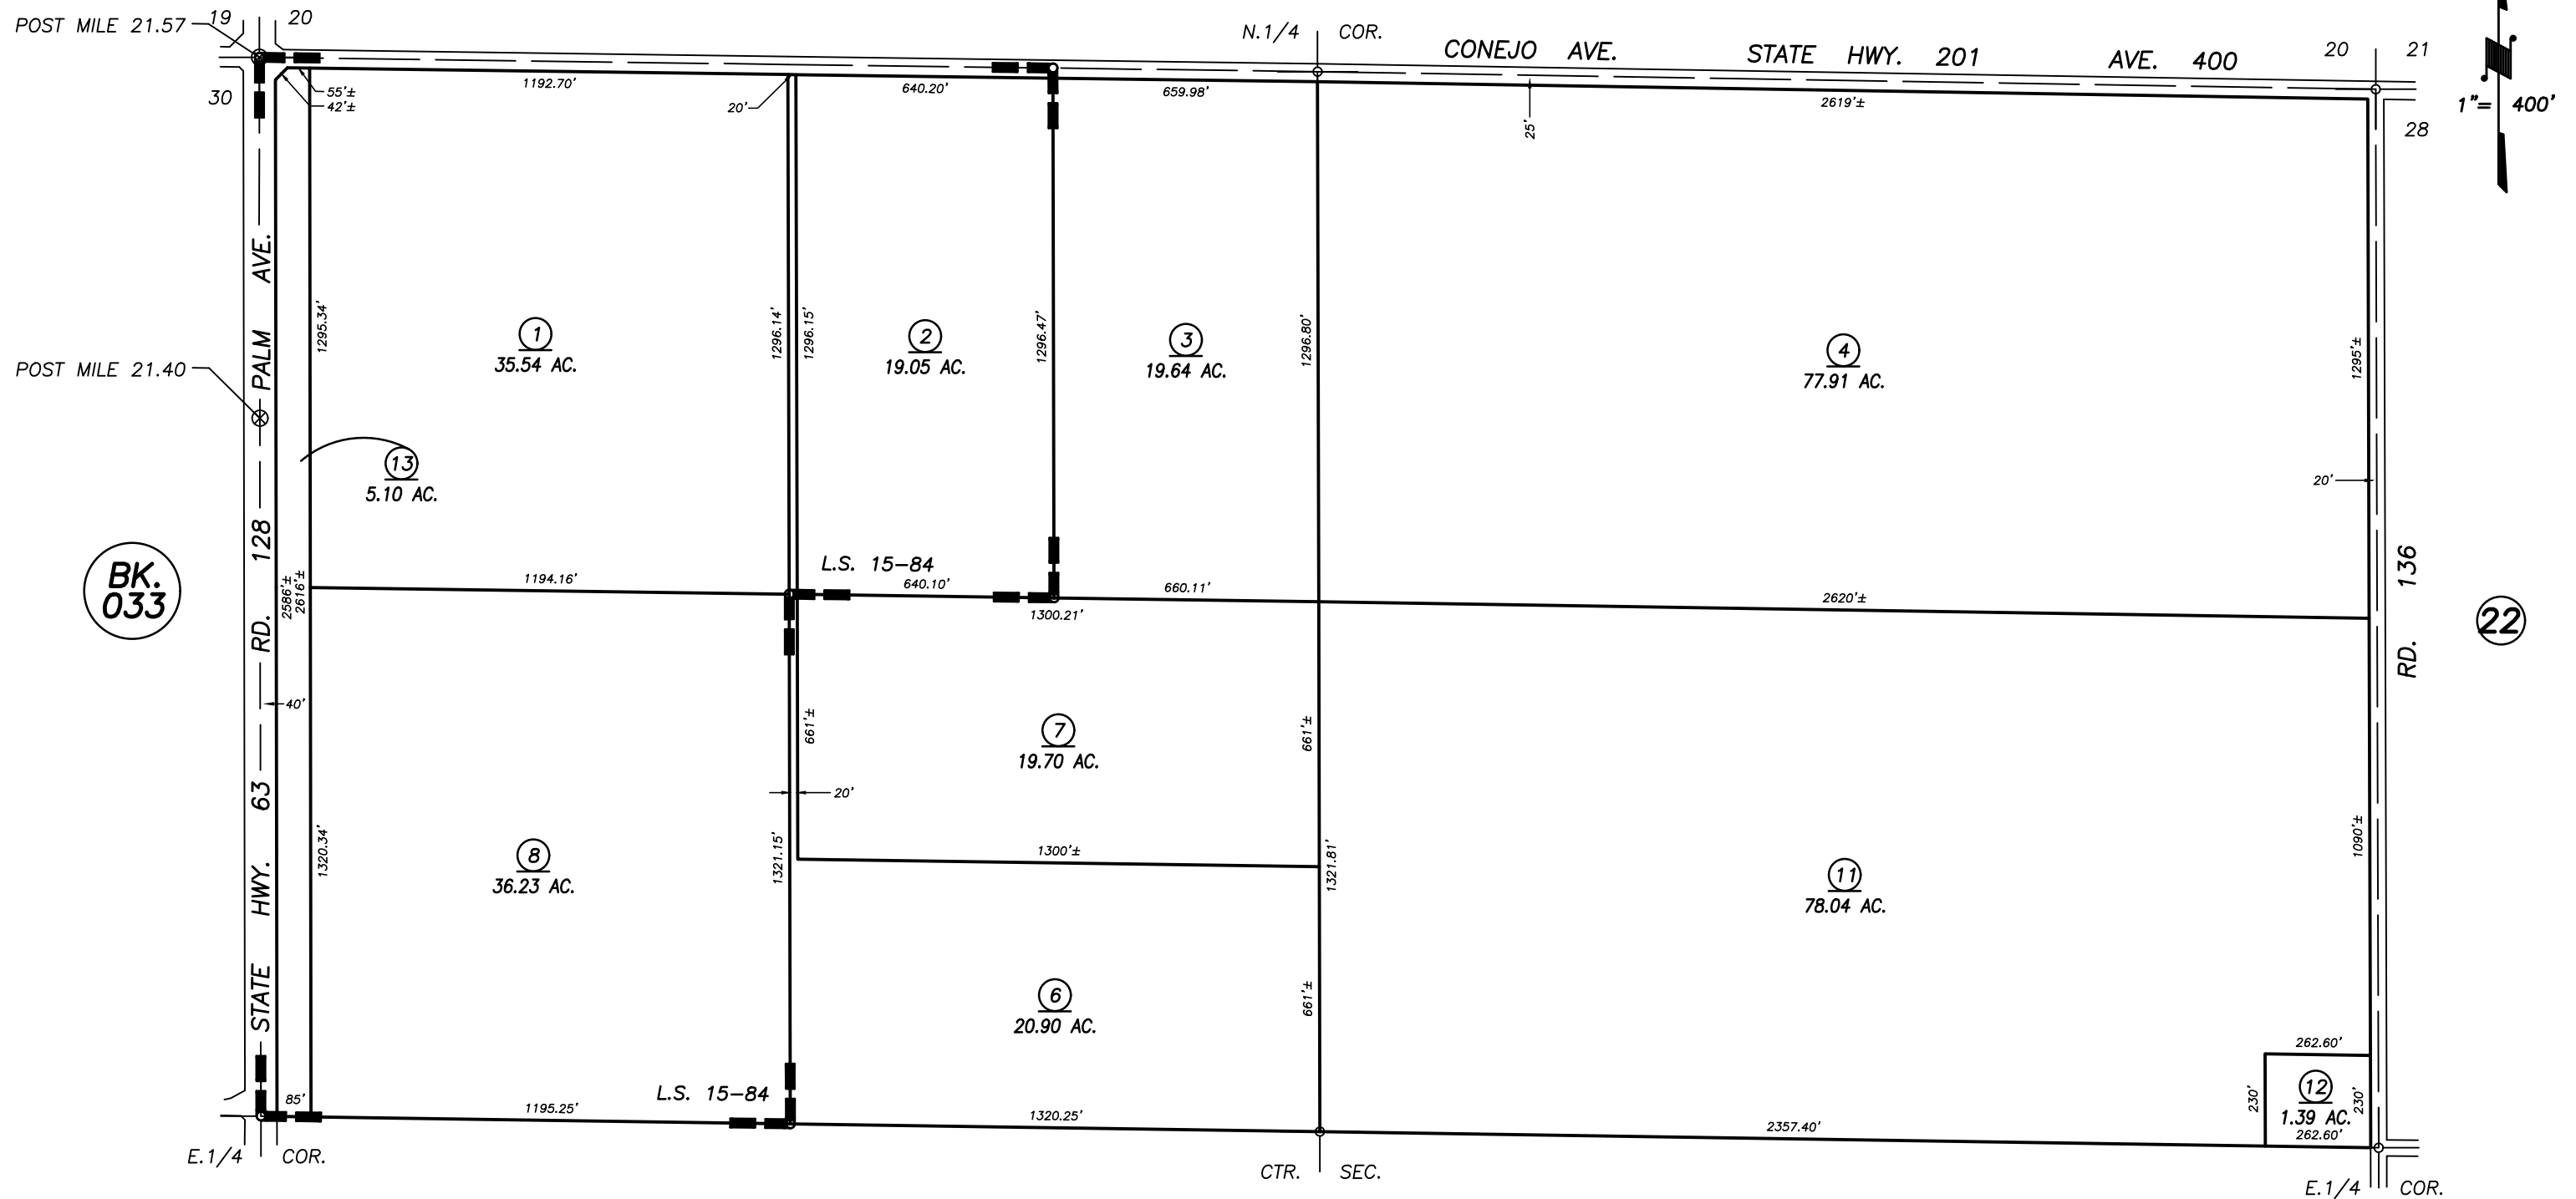

Tax Area Codes **035-20**

N1/2 SEC.29, T.16S., R.25E., M.D.B.&M.

068-003
068-011

BK. 032

32

RECORD OF SURVEY, L.S. 15-84

19

VICINITY OF CUTLER
 ASSESSOR'S MAPS BK. 035 , PG. 20
 COUNTY OF TULARE, STATE OF CALIFORNIA, U.S.A.

NOTE: Assessor's Parcel Numbers Shown in Circles (1) (123)
 Assessor's Block Numbers Shown in Elipses

ADJ. PG. 32	04/19/2006	PHN
REVISION	DATE	TECH