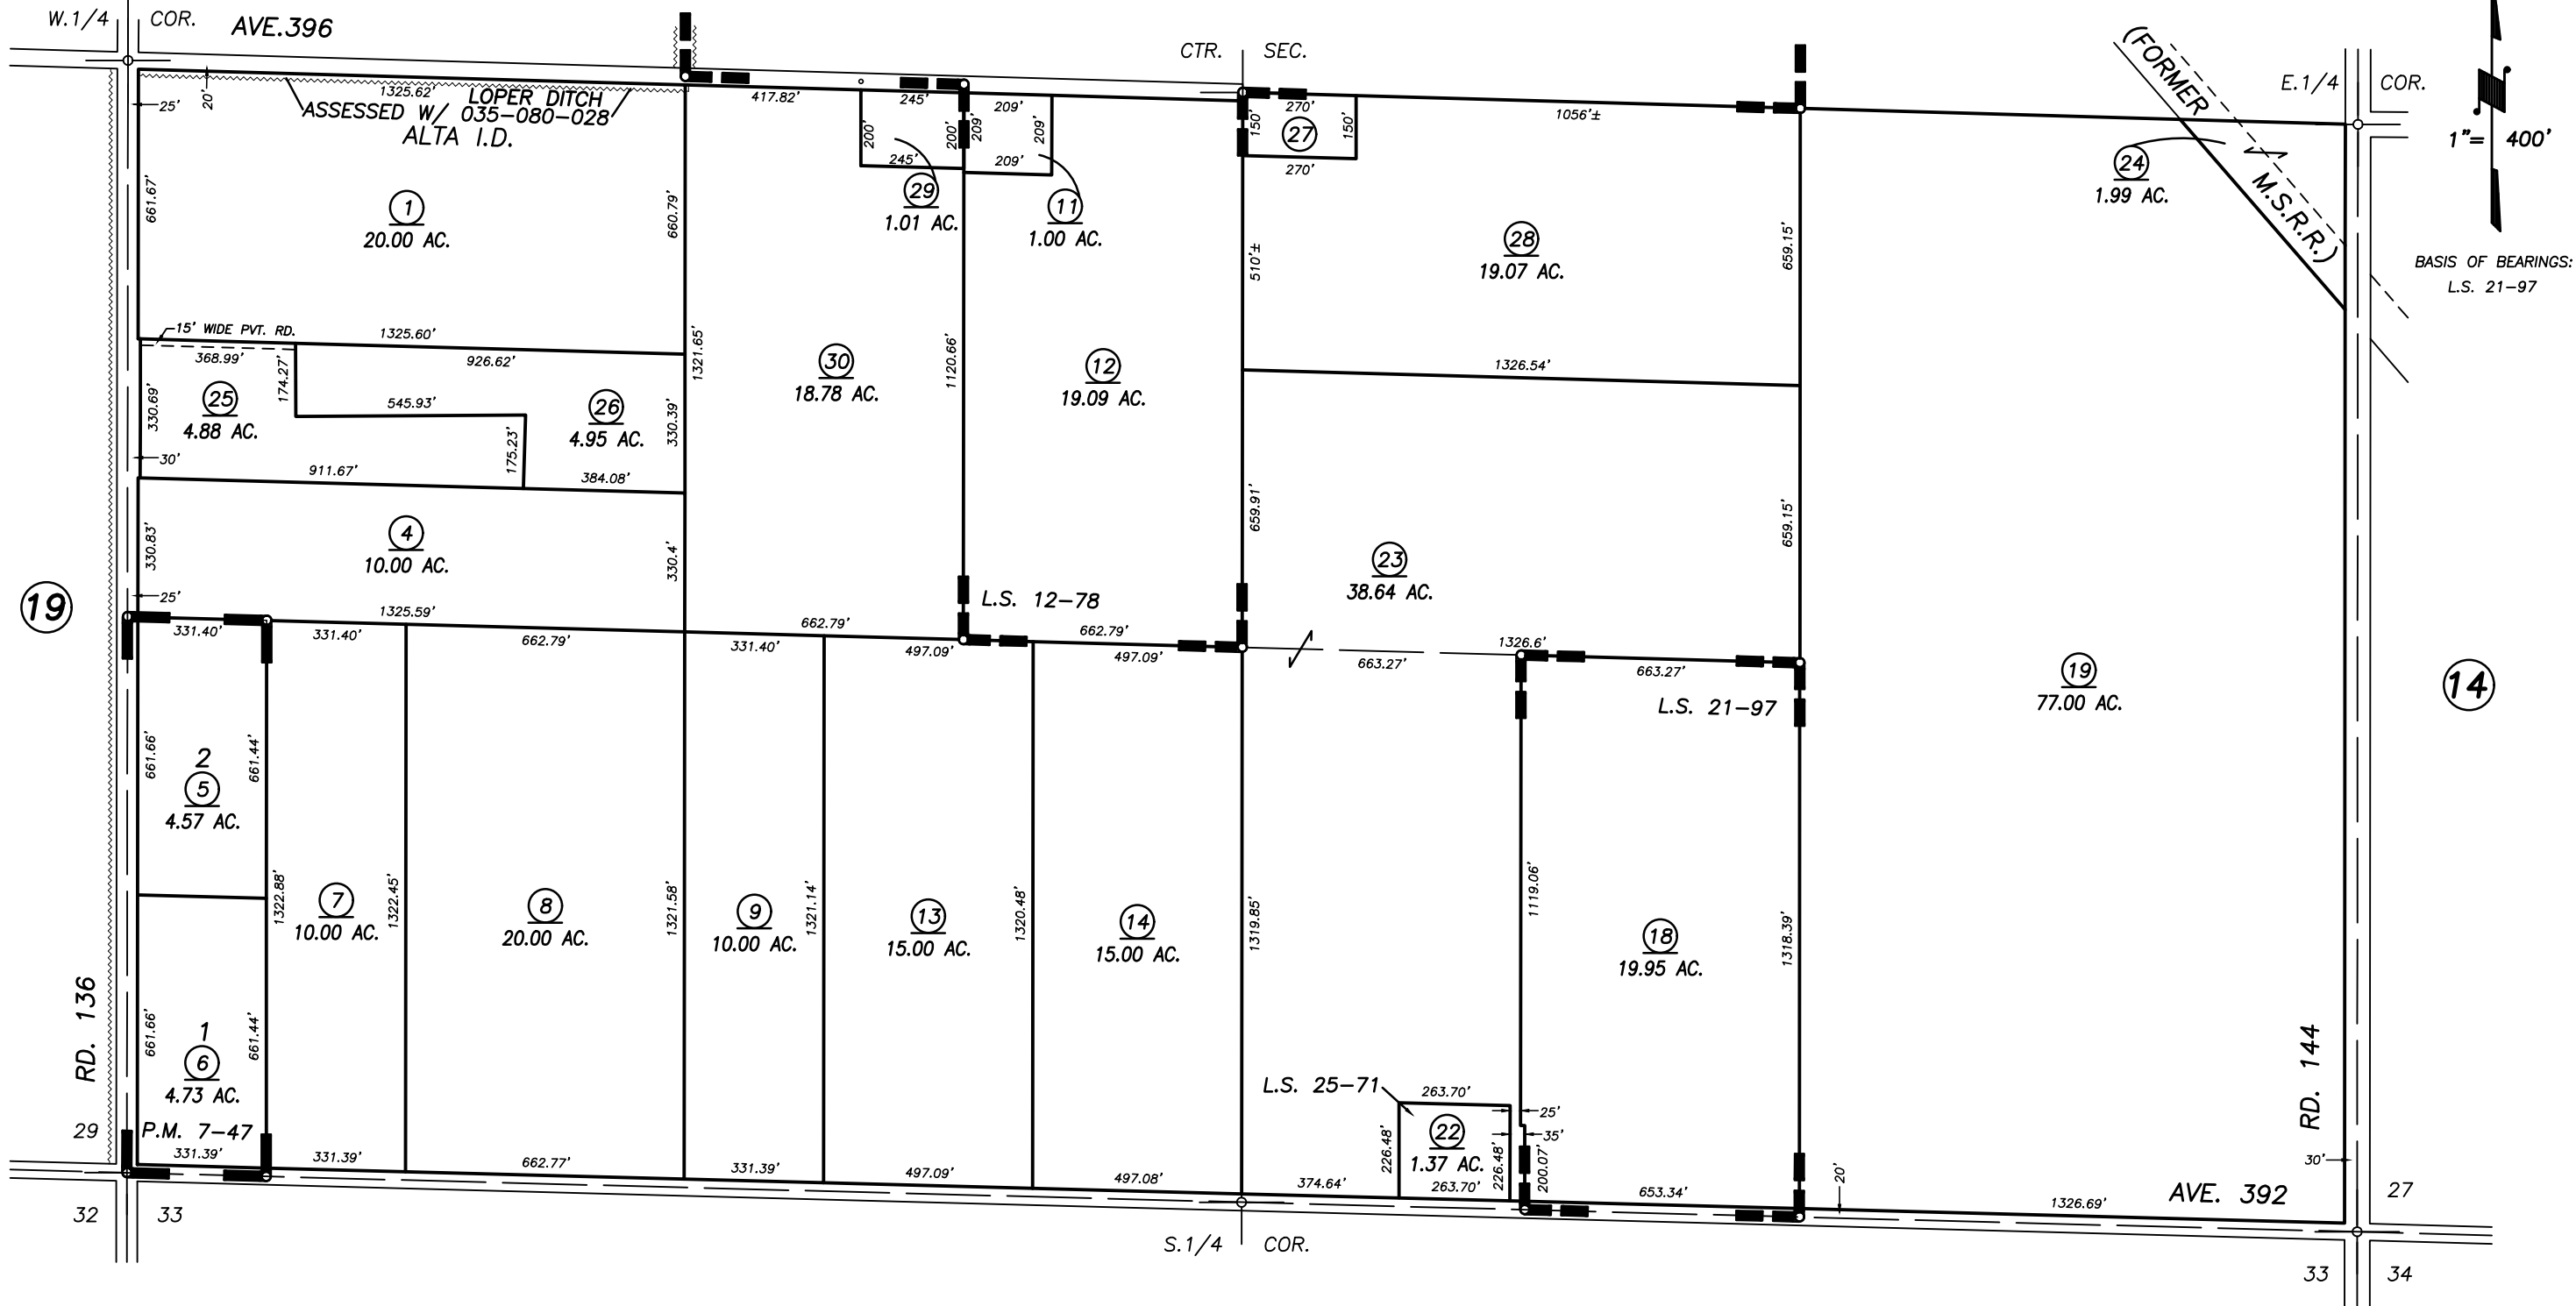

S1/2 SEC.28, T.16S., R.25E., M.D.B.&M.

Tax Area Code 035-21

068-028  
 068-029

POR. RECORD OF SURVEY, L.S. 12-78  
 PARCEL MAP 647, P.M. 7-47  
 RECORD OF SURVEY, L.S. 21-97  
 RECORD OF SURVEY, L.S. 25-71

VICINITY OF CUTLER  
 ASSESSOR'S MAPS BK. 035 , PG. 21  
 COUNTY OF TULARE, CALIFORNIA, U.S.A.

NOTE: Assessor's Parcel Numbers Shown in Circles (1) (123)  
 Assessor's Block Numbers Shown in Ellipses (19) (22) (24)