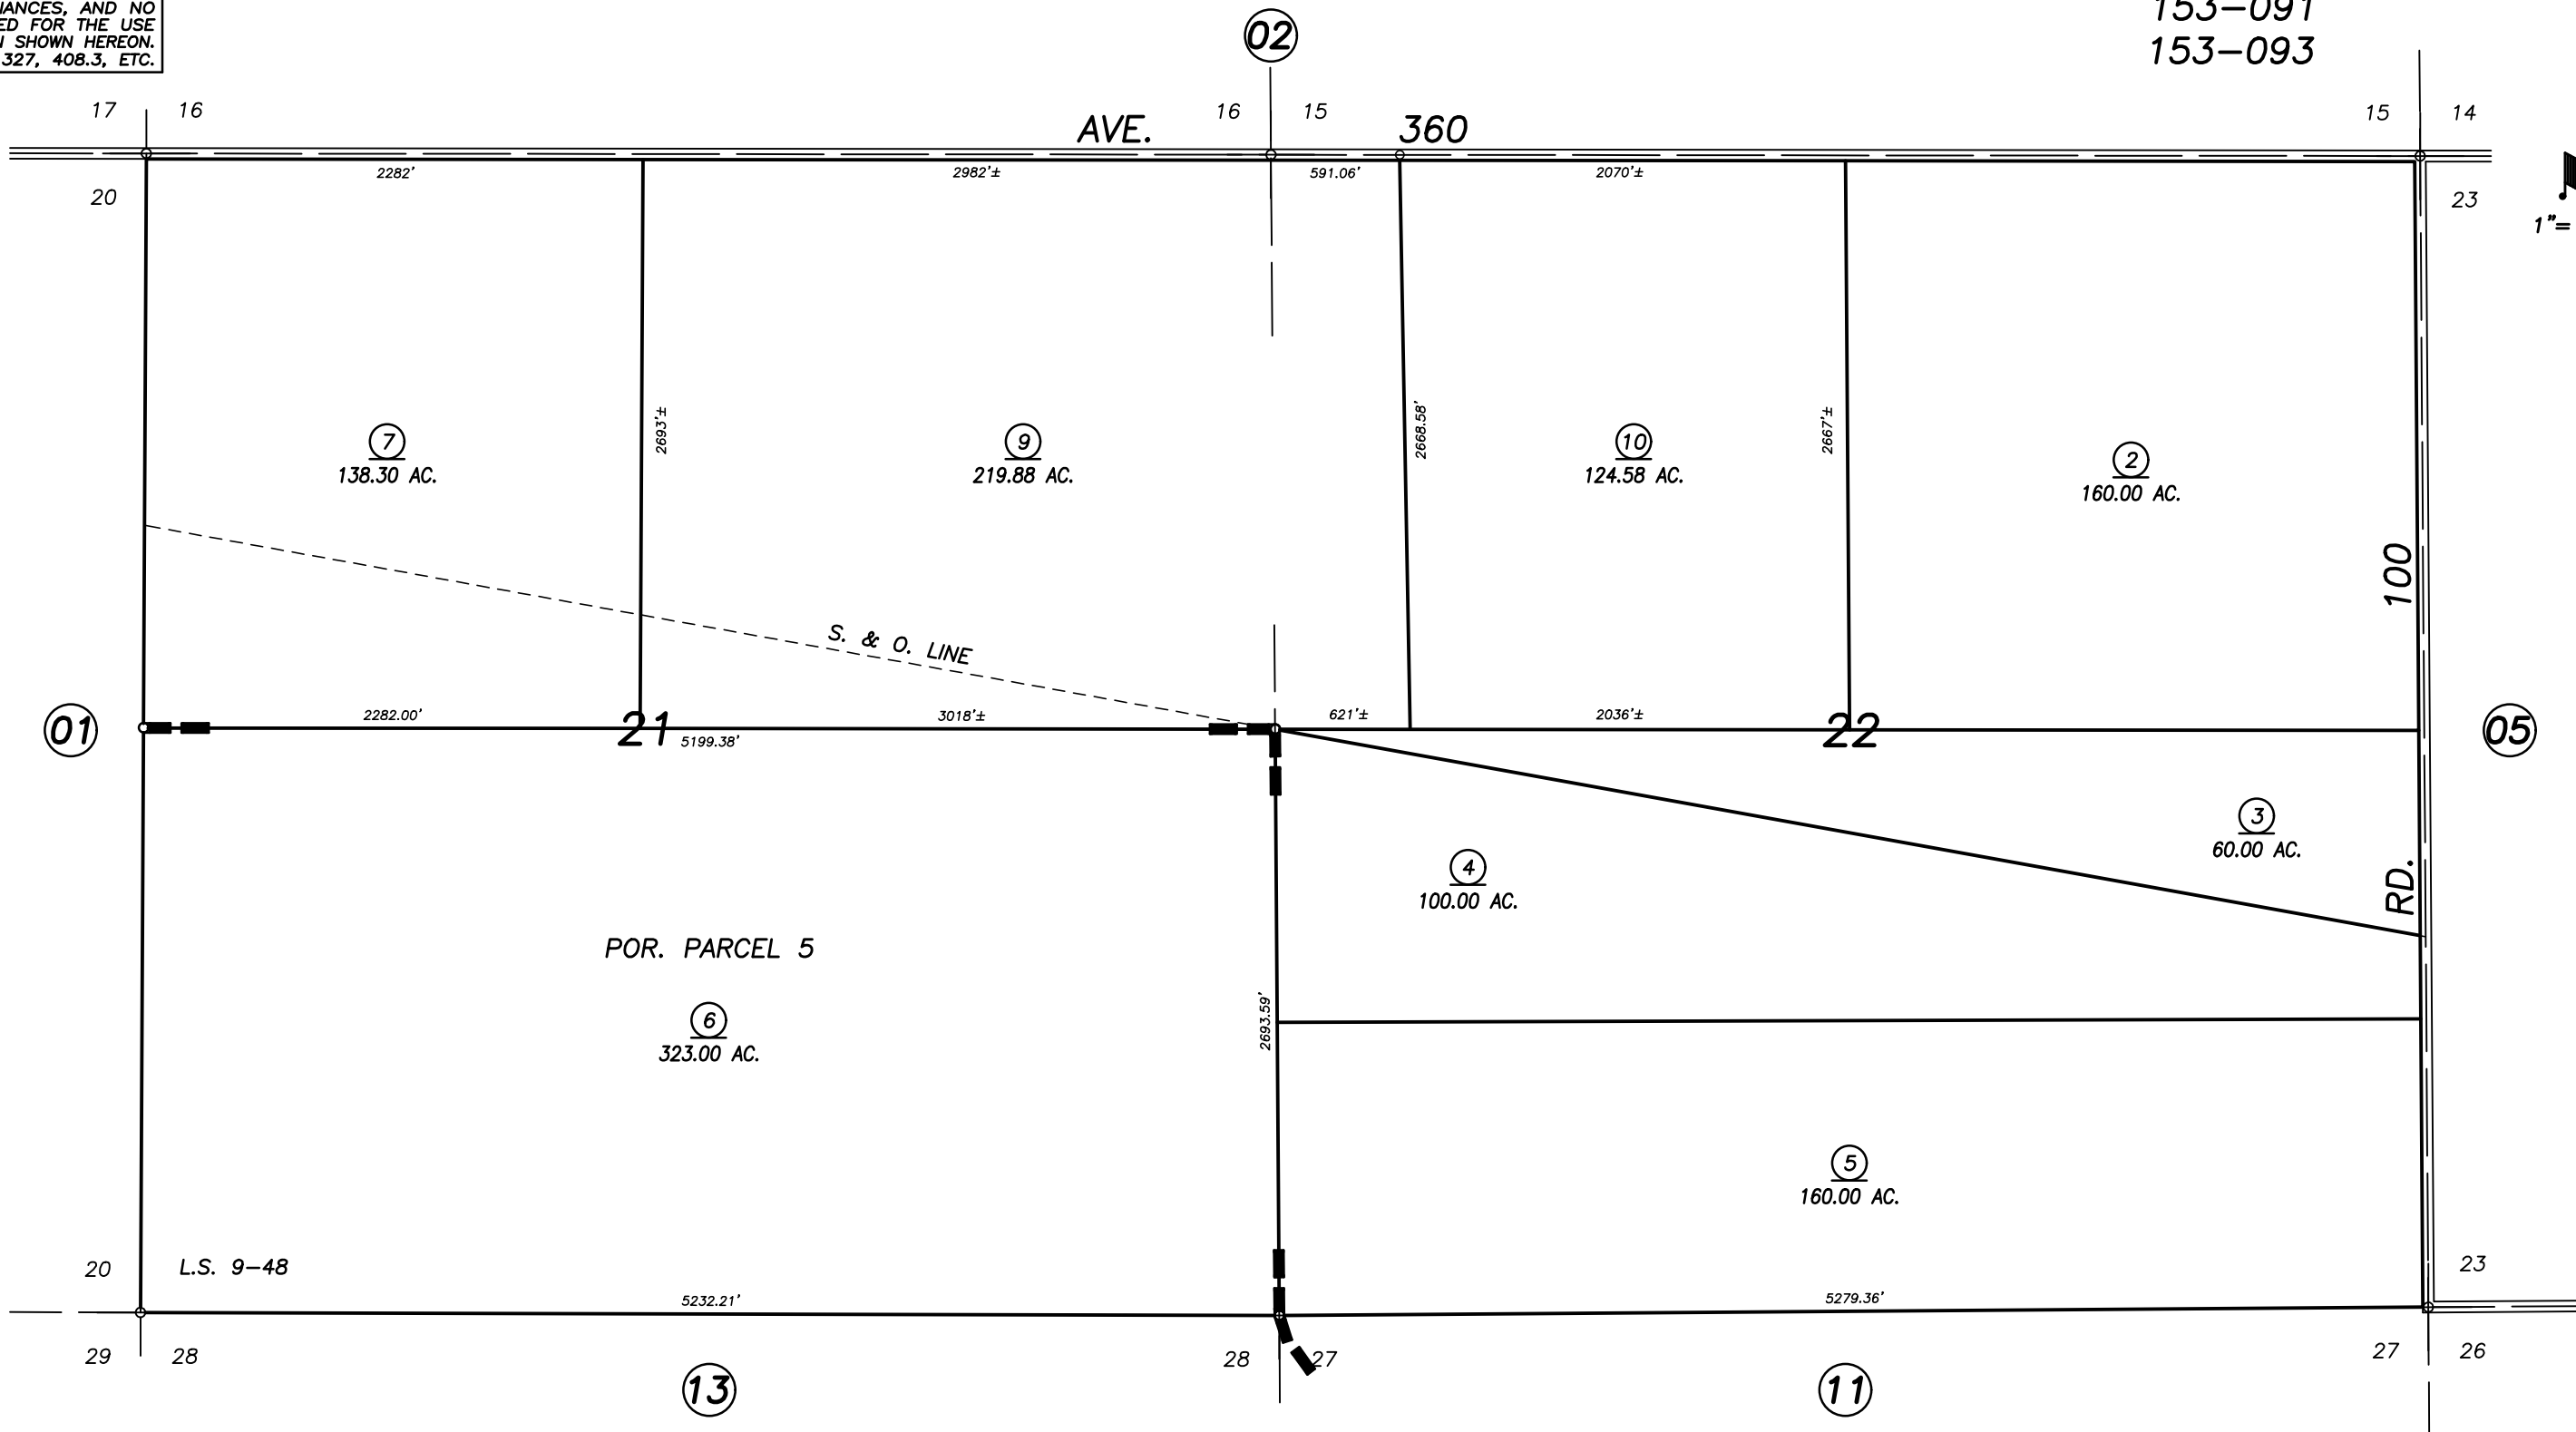

DISCLAIMER
 THIS MAP WAS PREPARED FOR LOCAL PROPERTY ASSESSMENT PURPOSES ONLY AND THE PARCELS SHOWN HEREON MAY NOT COMPLY WITH STATE AND LOCAL SUBDIVISION ORDINANCES, AND NO LIABILITY IS ASSUMED FOR THE USE OF THE INFORMATION SHOWN HEREON. R & T CODE SEC. 327, 408.3, ETC.

SECTIONS 21 & 22, T.17S., R.24E., M.D.B. & M.

Tax Area Code **48-03**
 153-090
 153-091
 153-093

POR. RECORD OF SURVEY, L.S. 9-48

VICINITY OF VISALIA
 ASSESSOR'S MAPS BK. 48 , PG. 03
 COUNTY OF TULARE, CALIFORNIA, U.S.A.

NOTE: Assessor's Parcel Numbers Shown in Circles (1) (123)
 Assessor's Block Numbers Shown in Ellipses

2017-0076155	6/13/2018	NFL
REVISION	DATE	TECH