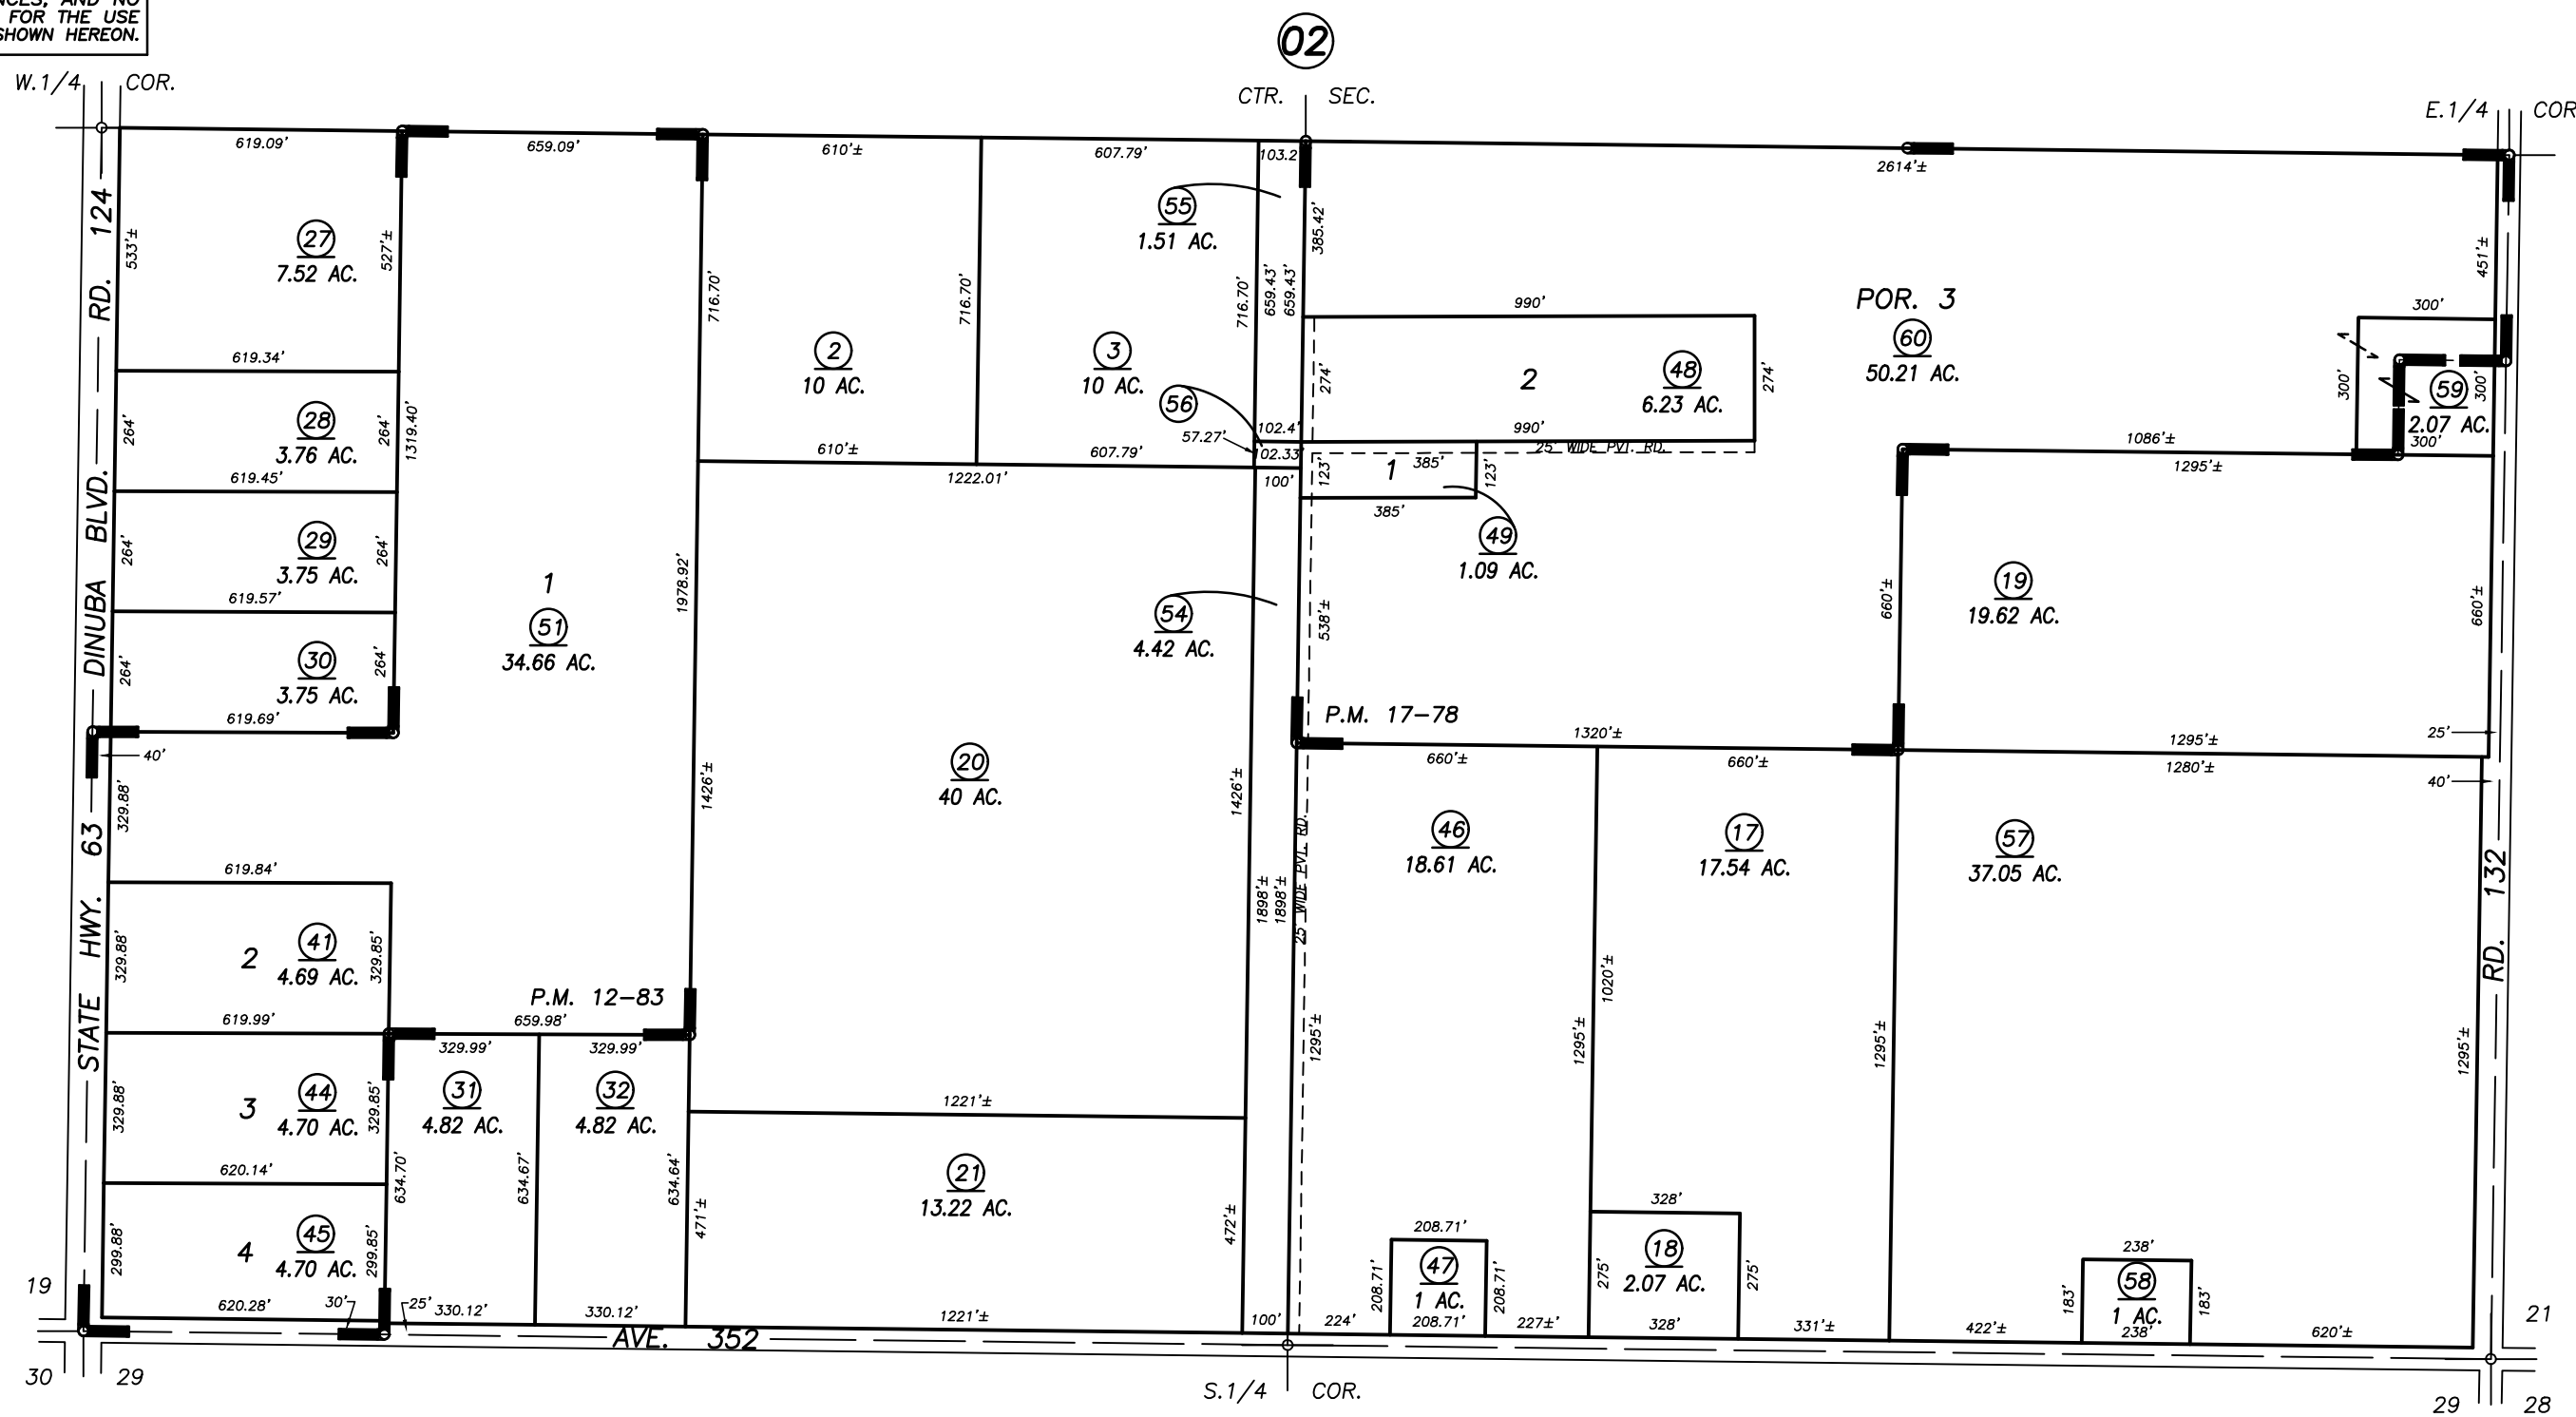

Bk. 048

05

PARCEL MAP 1182, P.M. 12-83
POR. PARCEL MAP 1677, P.M. 17-78

CITY OF VISALIA
ASSESSOR'S MAPS BK. 051 , PG. 01
COUNTY OF TULARE, CALIFORNIA, U.S.A.

NOTE: Assessor's Parcel Numbers Shown in Circles (1) (123)
Assessor's Block Numbers Shown in Ellipses