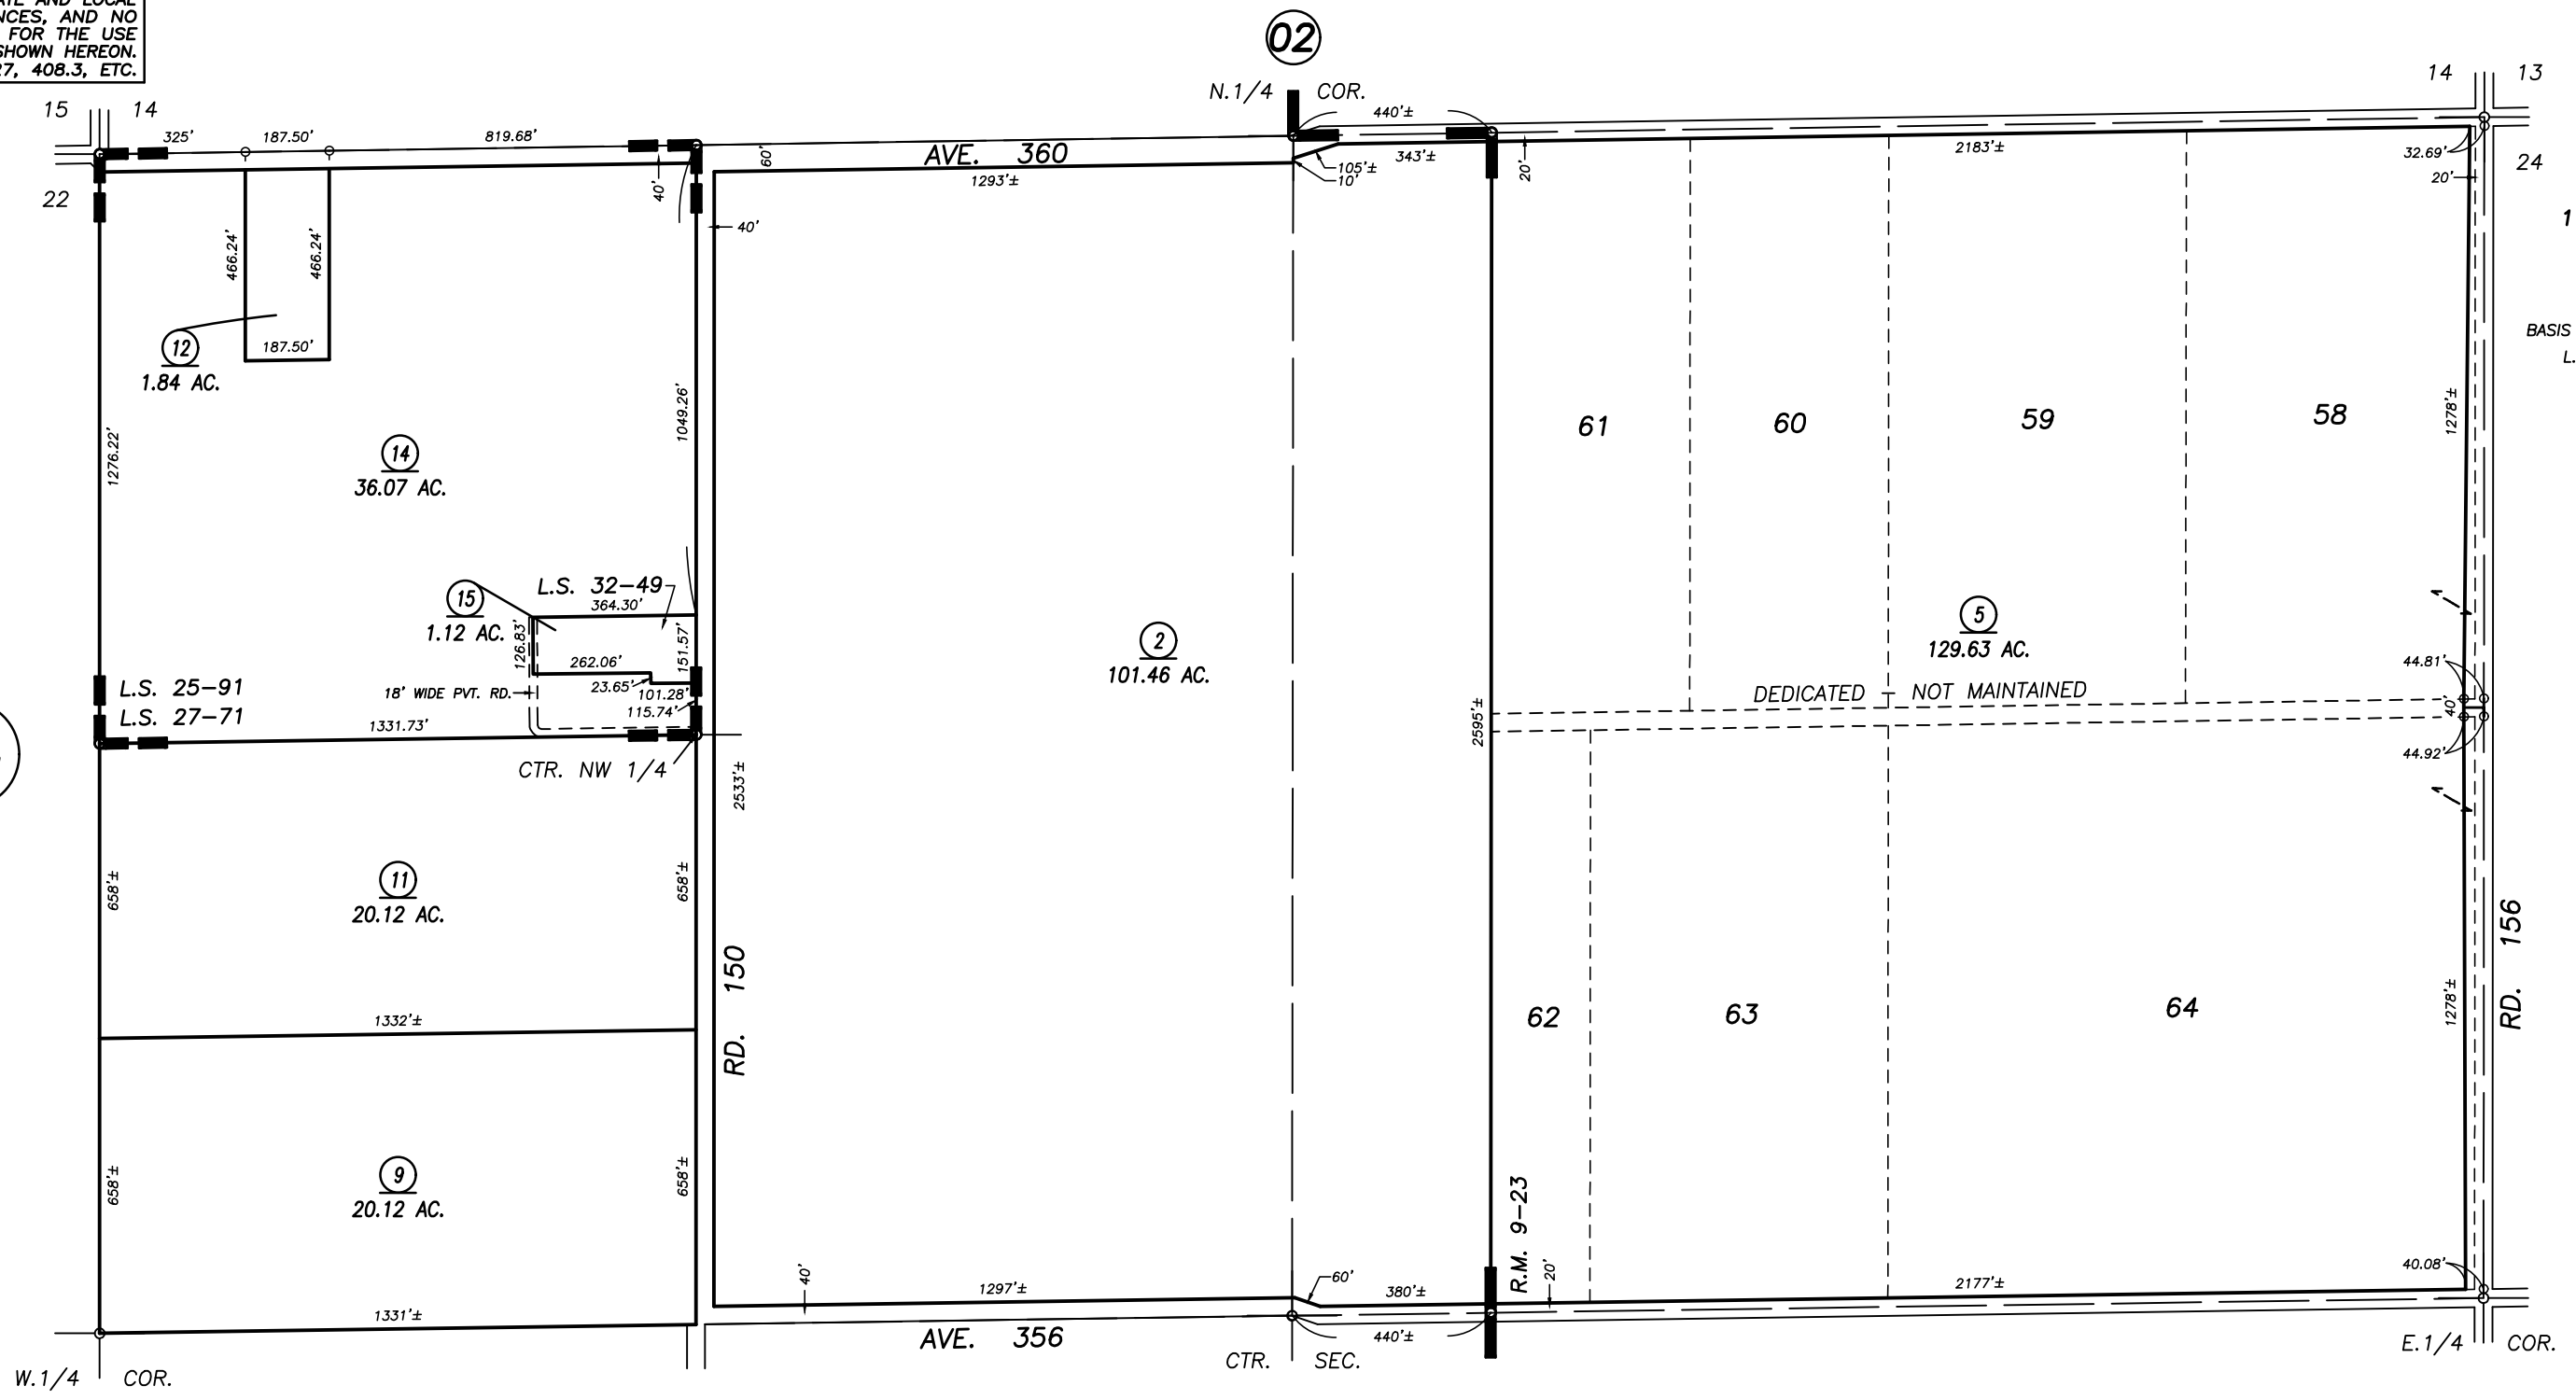

**DISCLAIMER**  
THIS MAP WAS PREPARED FOR LOCAL PROPERTY ASSESSMENT PURPOSES ONLY AND THE PARCELS SHOWN HEREON MAY NOT COMPLY WITH STATE AND LOCAL SUBDIVISION ORDINANCES, AND NO LIABILITY IS ASSUMED FOR THE USE OF THE INFORMATION SHOWN HEREON. R & T CODE SEC. 327, 408.3, ETC.

Bk. 051

POR. ORANGE HEIGHTS, R.M. 9-23  
RECORD OF SURVEY, L.S. 25-91  
RECORD OF SURVEY, L.S. 27-71

VICINITY OF IVANHOE  
ASSESSOR'S MAPS BK. 052 , PG. 11  
COUNTY OF TULARE, CALIFORNIA, U.S.A.