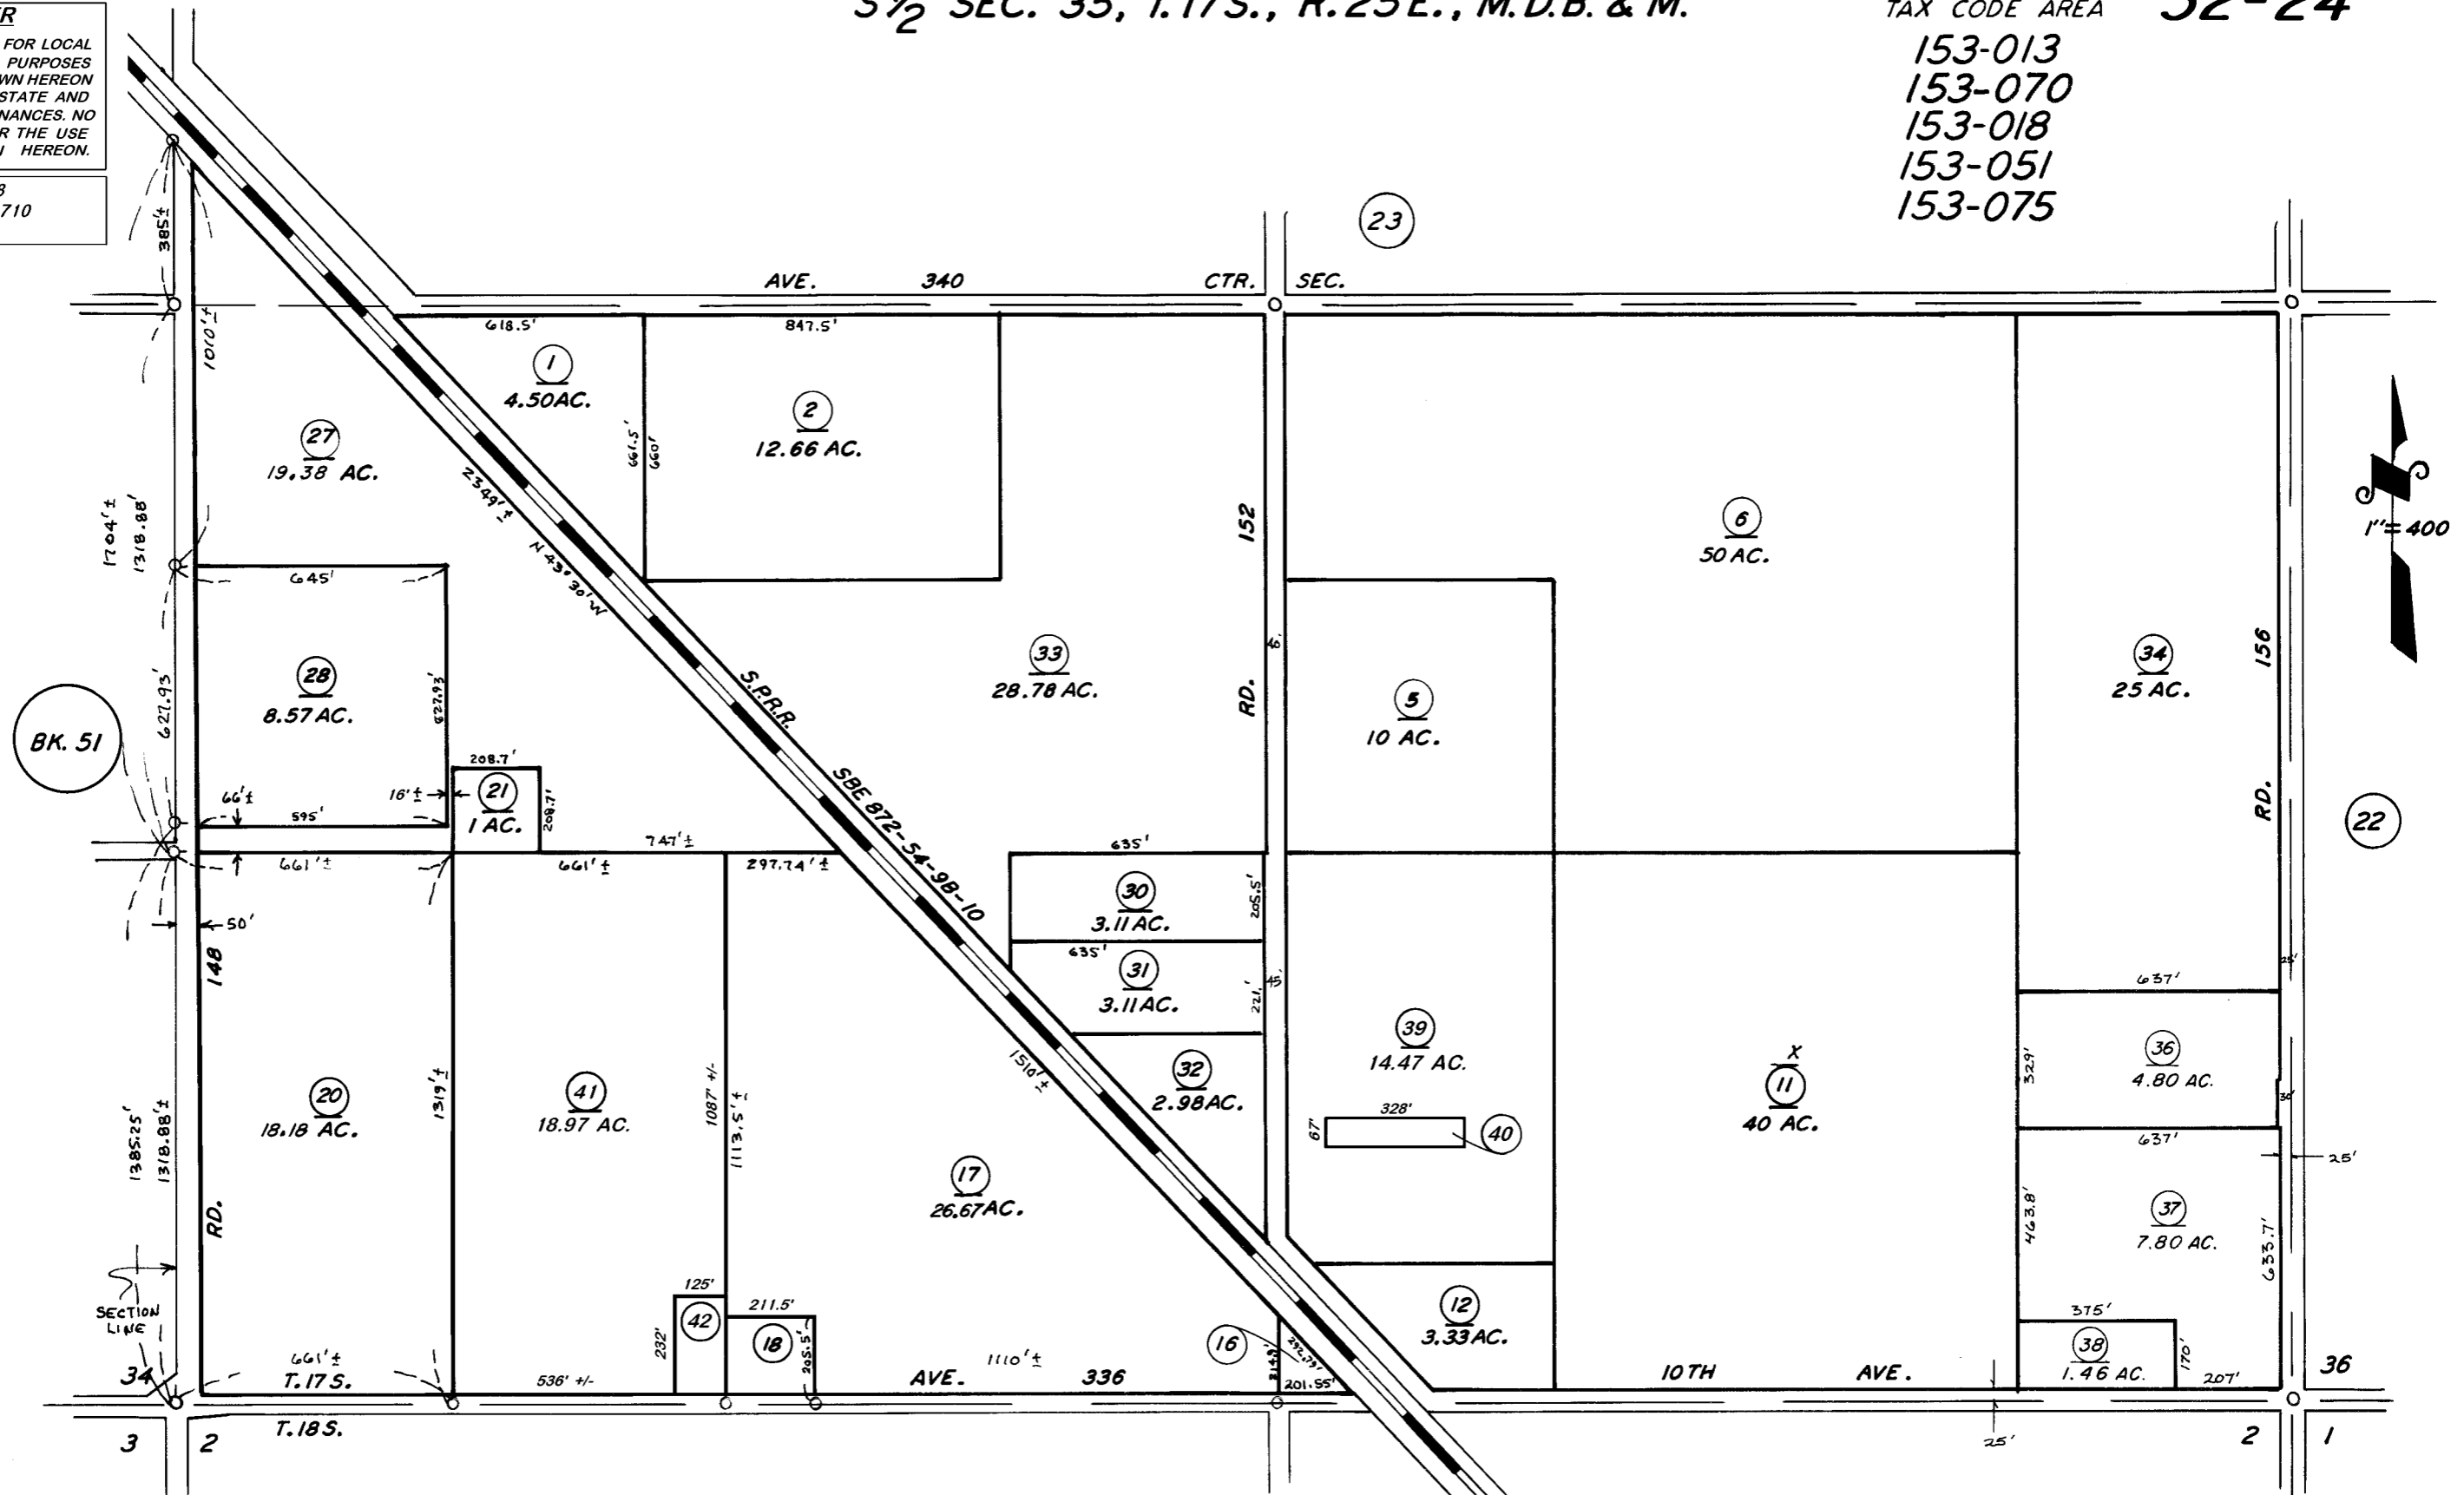

1/2 SEC. 35, T.17S., R.25E., M.D.B. & M.

TAX CODE AREA 52-24

153-013
153-070
153-018
153-051
153-075

DISCLAIMER

THIS MAP WAS PREPARED FOR LOCAL PROPERTY ASSESSMENT PURPOSES ONLY. THE PARCELS SHOWN HEREON MAY NOT COMPLY WITH STATE AND LOCAL SUBDIVISION ORDINANCES. NO LIABILITY IS ASSUMED FOR THE USE OF THE INFORMATION HEREON.

REVISED: 08/20/2008
REASON: 2006-0021710
CAD TECH: LLB

VICINITY OF IVANHOE
ASSESSOR'S MAPS BK. 52 PG. 24
COUNTY OF TULARE, CA.