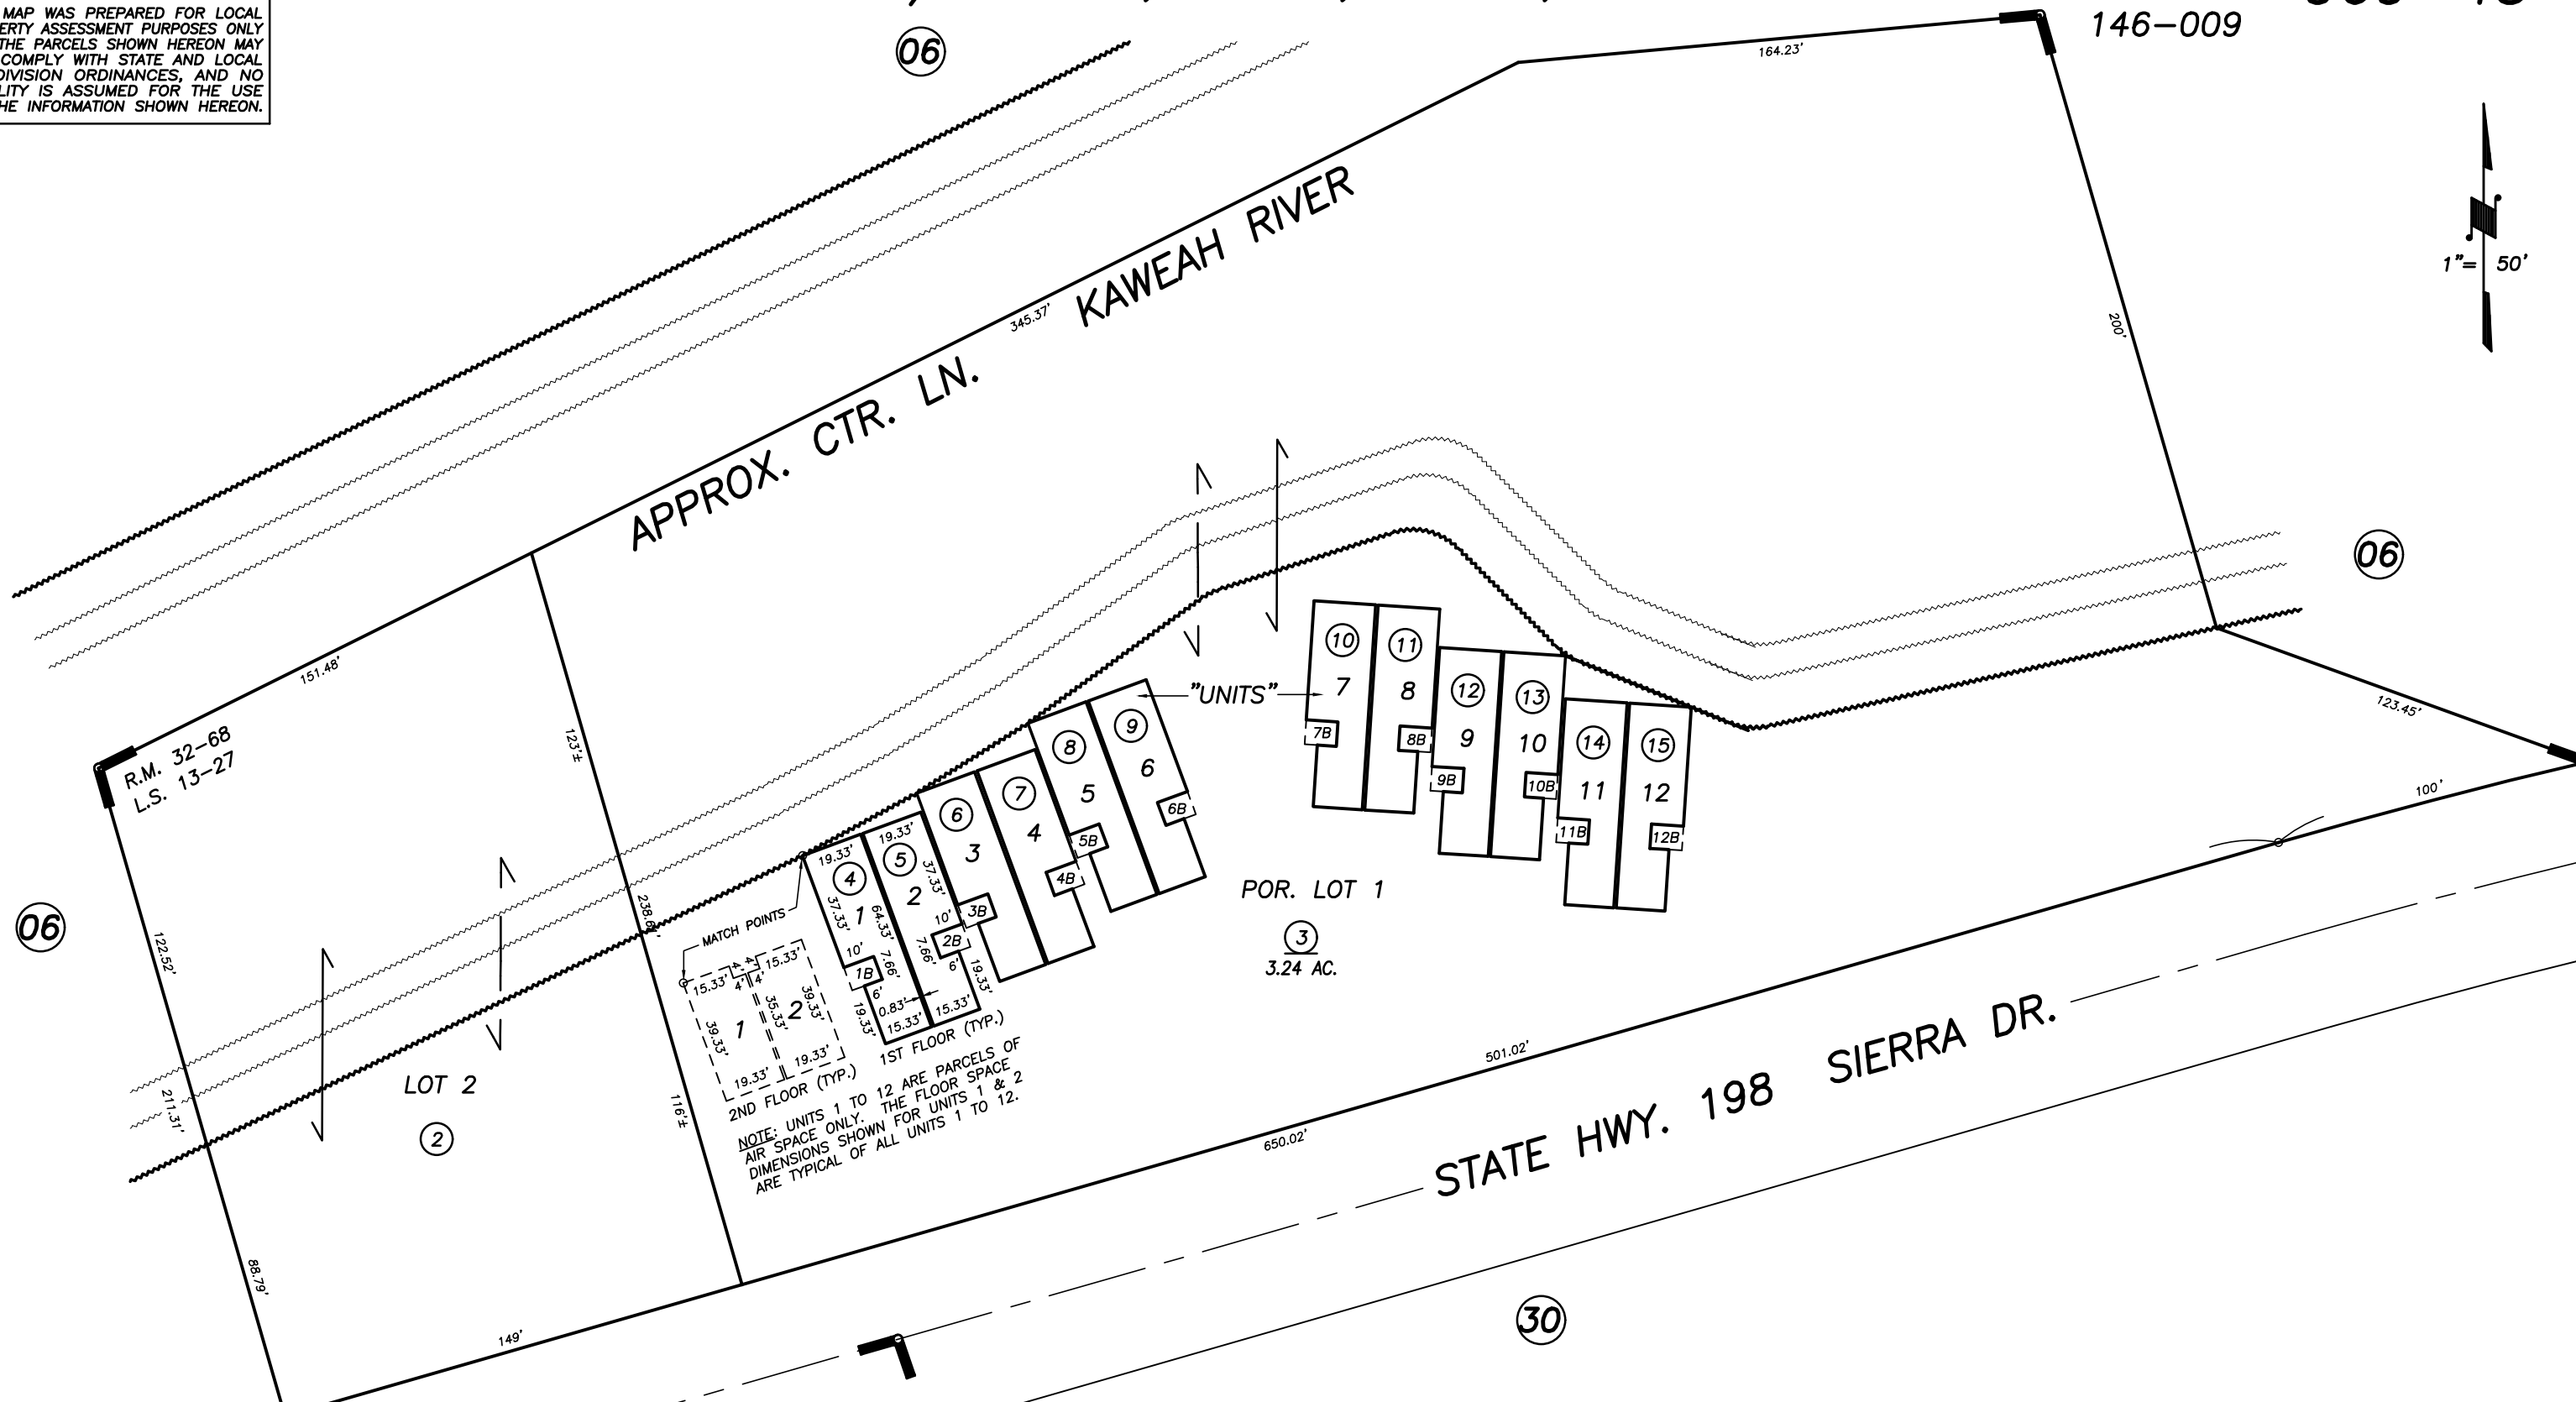

POR. SW 1/4 SEC. 4, T.17 S., R.29 E., M.D.B.& M.

Tax Area Code **069-43**

146-009

06

06

06

30

2000-0054314	REVISION	DATE	TECH

POR. TRACT 640, KAWEAH RIVER TOWNHOMES, R.M. 32-68
RECORD OF SURVEY, L.S. 13-27

VICINITY OF THREE RIVERS
ASSESSOR'S MAPS BK. 069, PG. 43.
COUNTY OF TULARE, CALIF.

NOTE: Assessor's Block Numbers Shown in Ellipses
Assessor's Parcel Numbers Shown in Circles