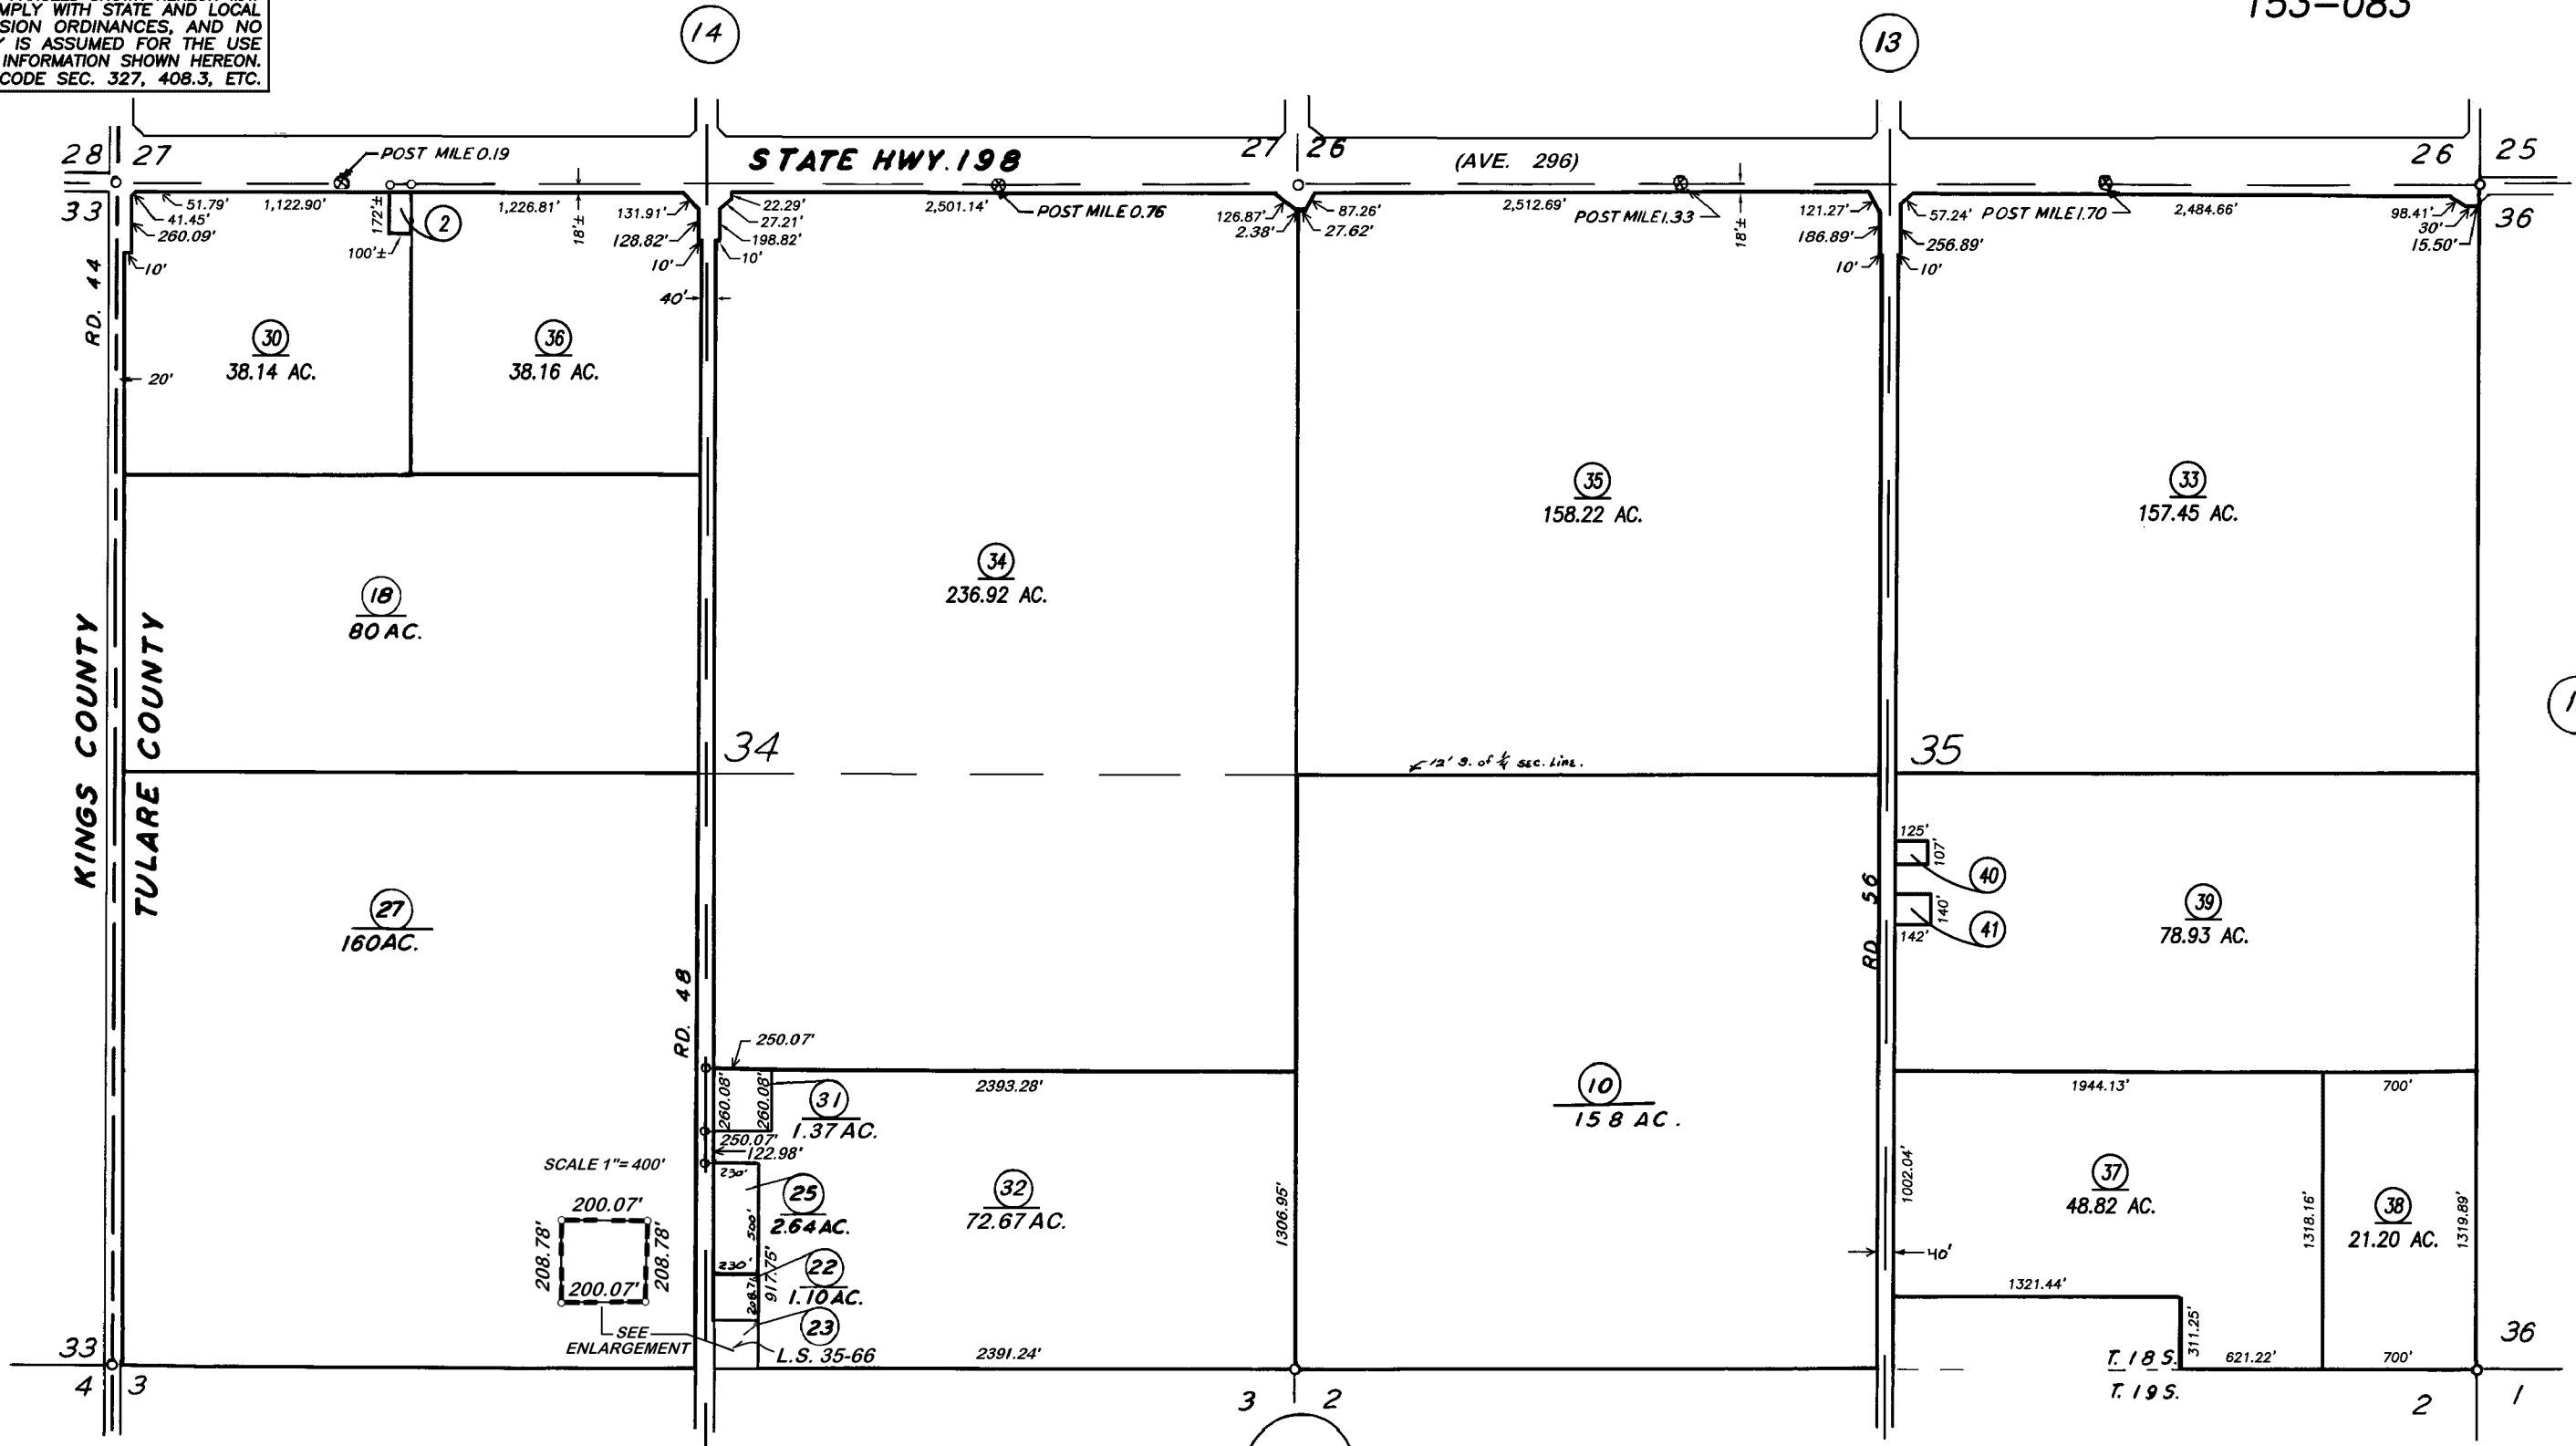

SEC.'S 34 & 35, T.18S., R.23E. M.D.B. & M

Tax Area Codes 073-12

090-000

153-083

DISCLAIMER
 THIS MAP WAS PREPARED FOR LOCAL PROPERTY ASSESSMENT PURPOSES ONLY AND THE PARCELS SHOWN HEREON MAY NOT COMPLY WITH STATE AND LOCAL SUBDIVISION ORDINANCES, AND NO LIABILITY IS ASSUMED FOR THE USE OF THE INFORMATION SHOWN HEREON. R & T CODE SEC. 327, 408.3, ETC.

POR. RECORD OF SURVEY, L.S. 33-1 (S.H. 198, ETC.)
 RECORD OF SURVEY, L.S. 35-66

VICINITY OF VISALIA
 ASSESSOR'S MAPS BK. 073 , PG. 12
 COUNTY OF TULARE, CALIFORNIA, U.S.A.