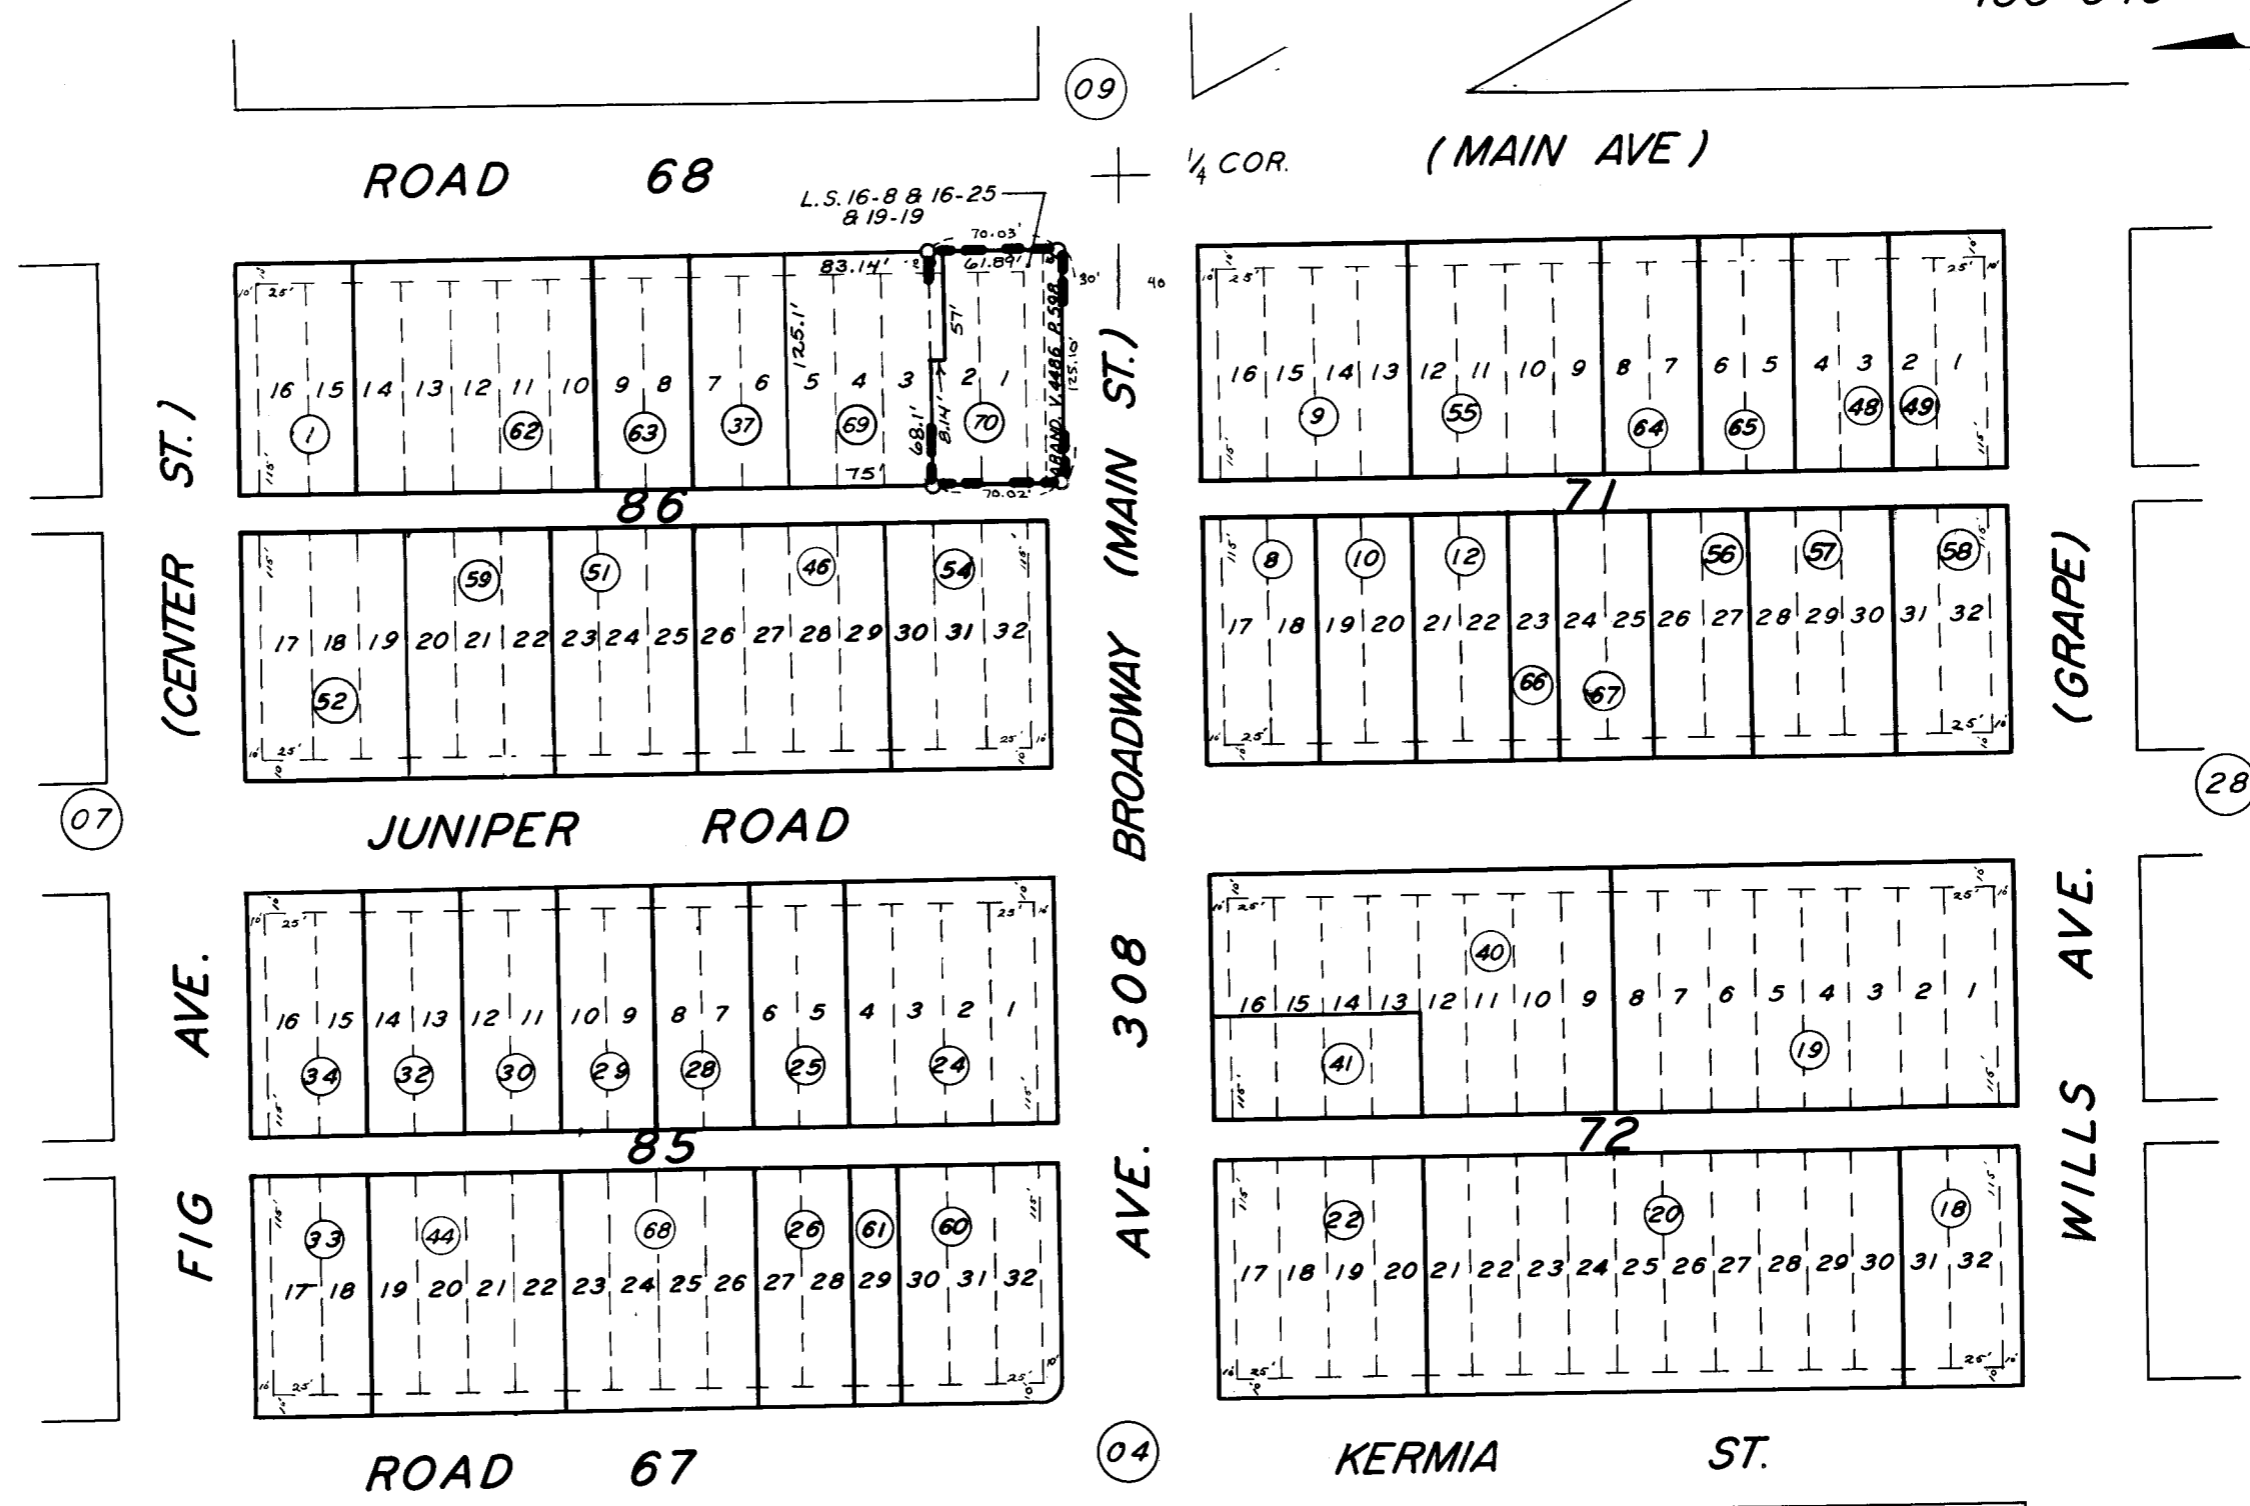

GOSHEN TOWNSITE, ORIGINAL BLKS. 71, 72, 85, & 86.

TAX CODE AREA

75-08

153-060

153-049

NOTE: ABANDONMENT REDUCING MOST 80' STREETS TO 60'
& 100' STREETS TO 80' RECORDED IN VOL. 2184, PG. 390 OR.

RECORD OF SURVEY L.S. 16-8
POR. GOSHEN TOWNSITE RM. 3-19
RECORD OF SURVEY L.S. 16-25
RECORD OF SURVEY L.S. 19-19

ASSESSOR'S MAPS BK. 75, PG. 08

COUNTY OF TULARE, CALIF.

NOTE - ASSESSOR'S BLOCK NUMBERS SHOWN IN ELLIPSES
ASSESSOR'S PARCEL NUMBERS SHOWN IN CIRCLES