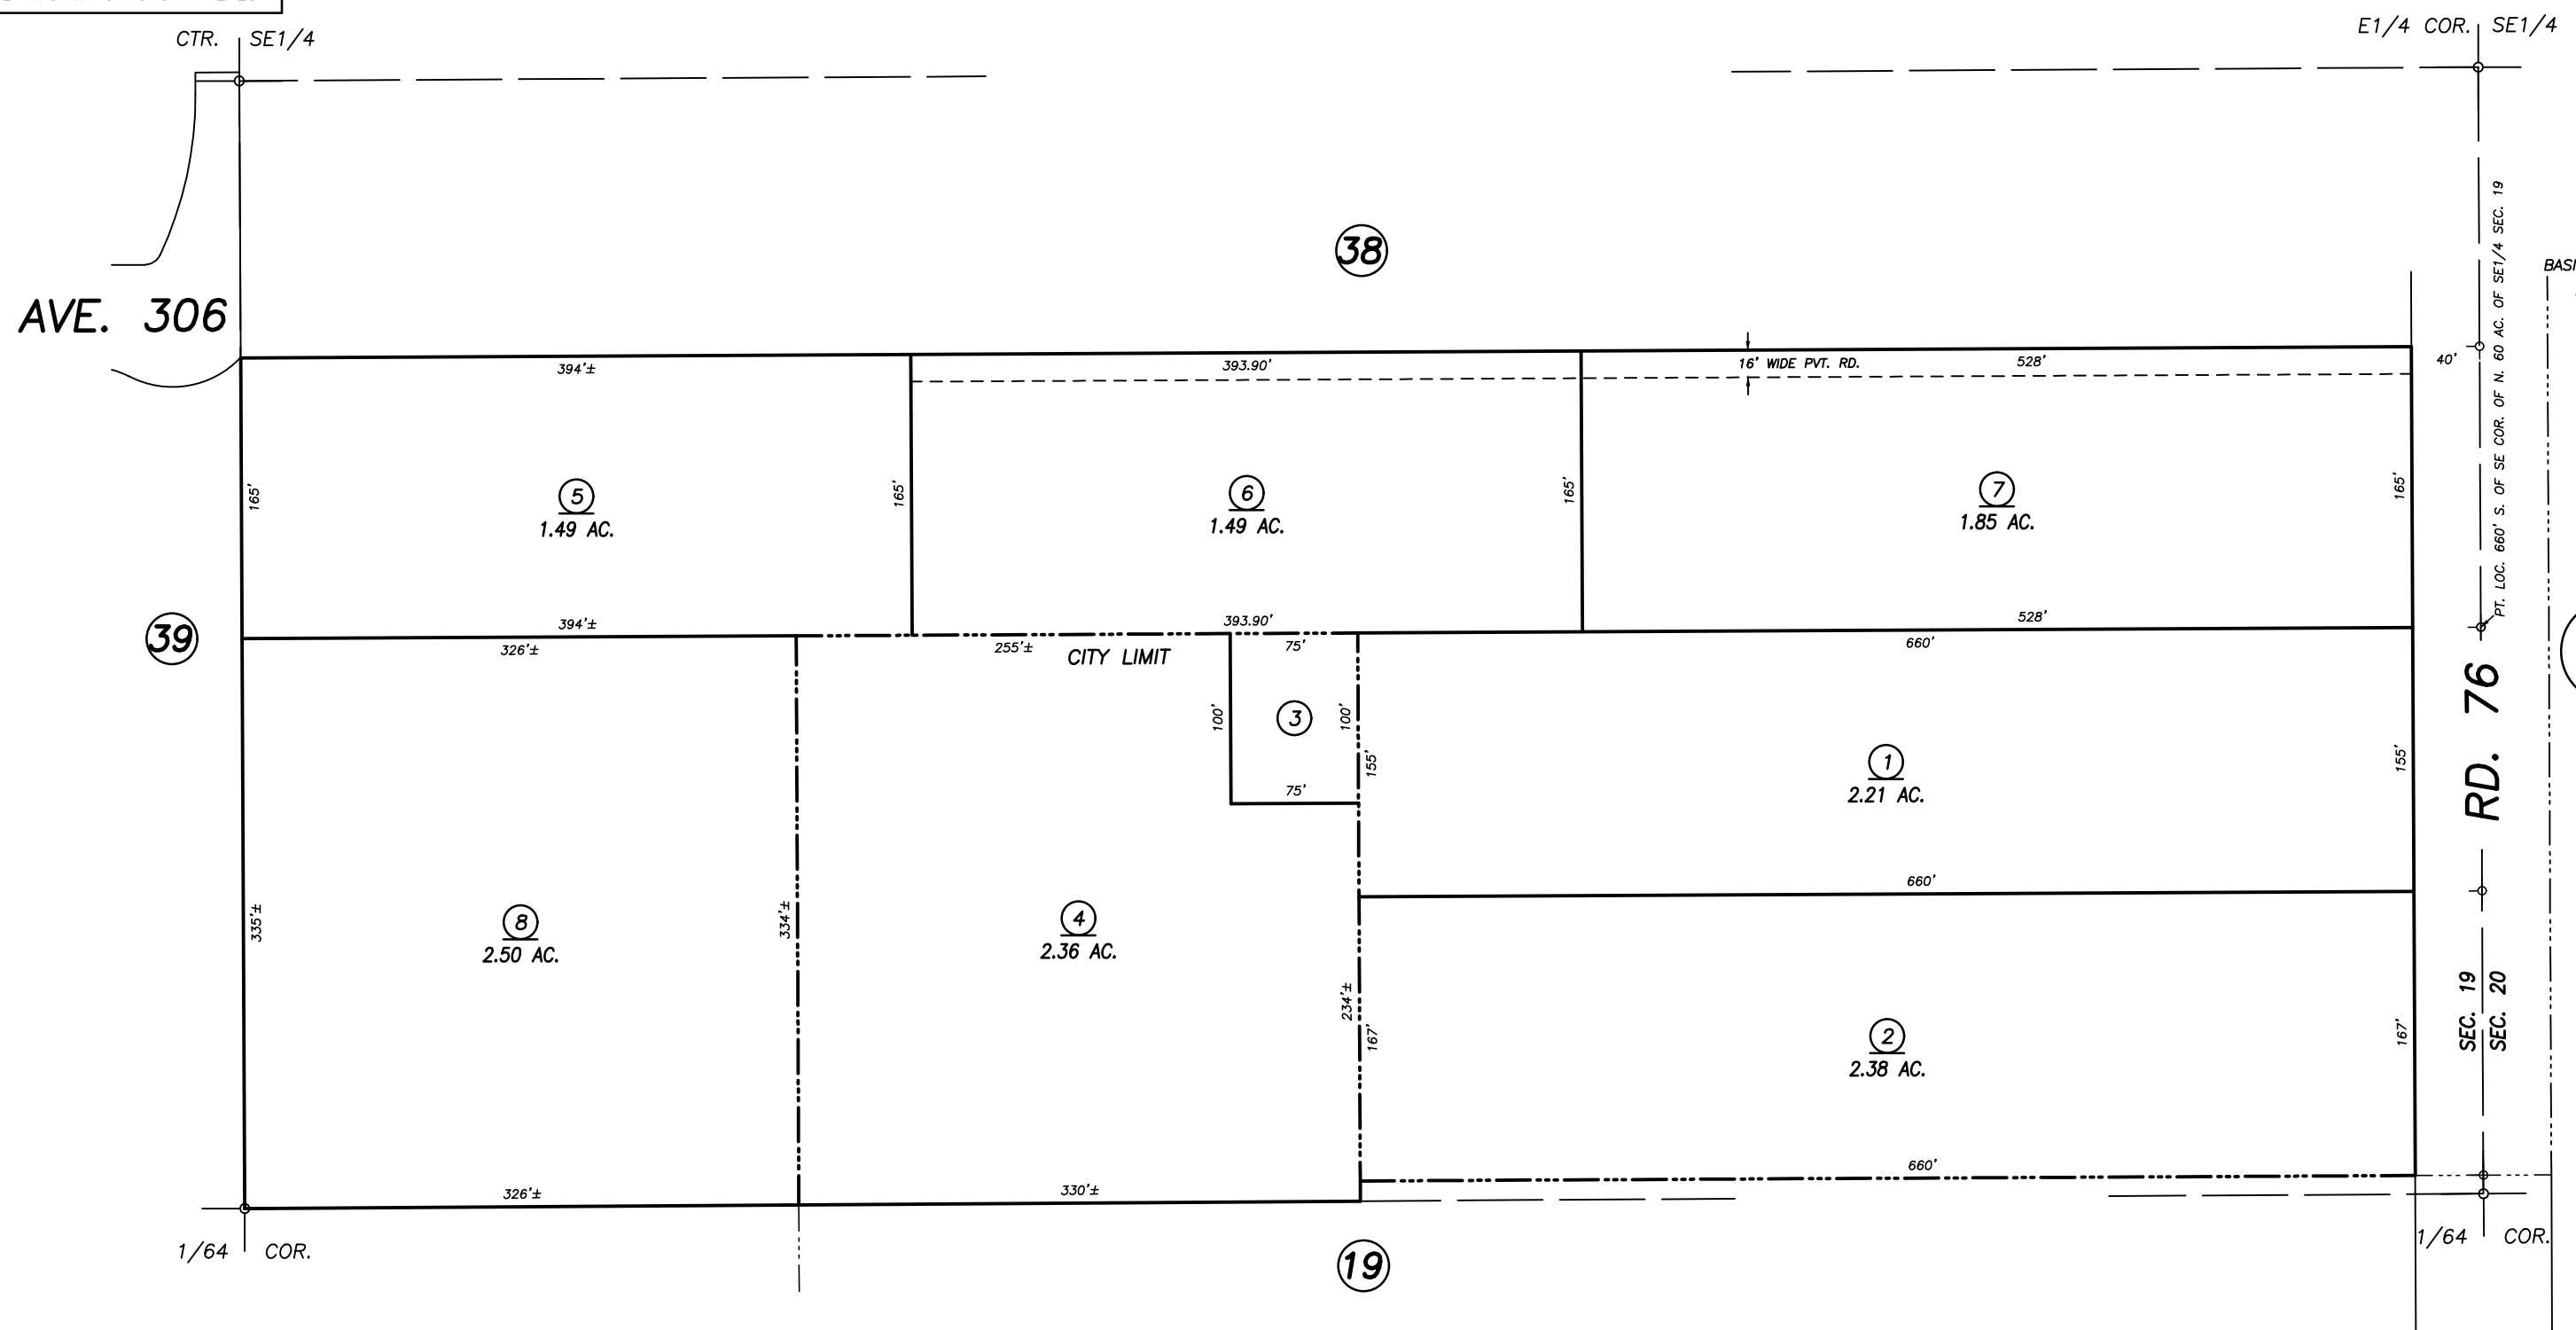

153-007

153-059

006-015

**DISCLAIMER**  
 THIS MAP WAS PREPARED FOR LOCAL PROPERTY ASSESSMENT PURPOSES ONLY AND THE PARCELS SHOWN HEREON MAY NOT COMPLY WITH STATE AND LOCAL SUBDIVISION ORDINANCES, AND NO LIABILITY IS ASSUMED FOR THE USE OF THE INFORMATION SHOWN HEREON.

BASIS OF BEARINGS:  
 R.M. 42-88

Bk. 077

VICINITY OF VISALIA  
 ASSESSOR'S MAPS BK. 075 , PG. 40  
 COUNTY OF TULARE, CALIFORNIA, U.S.A.