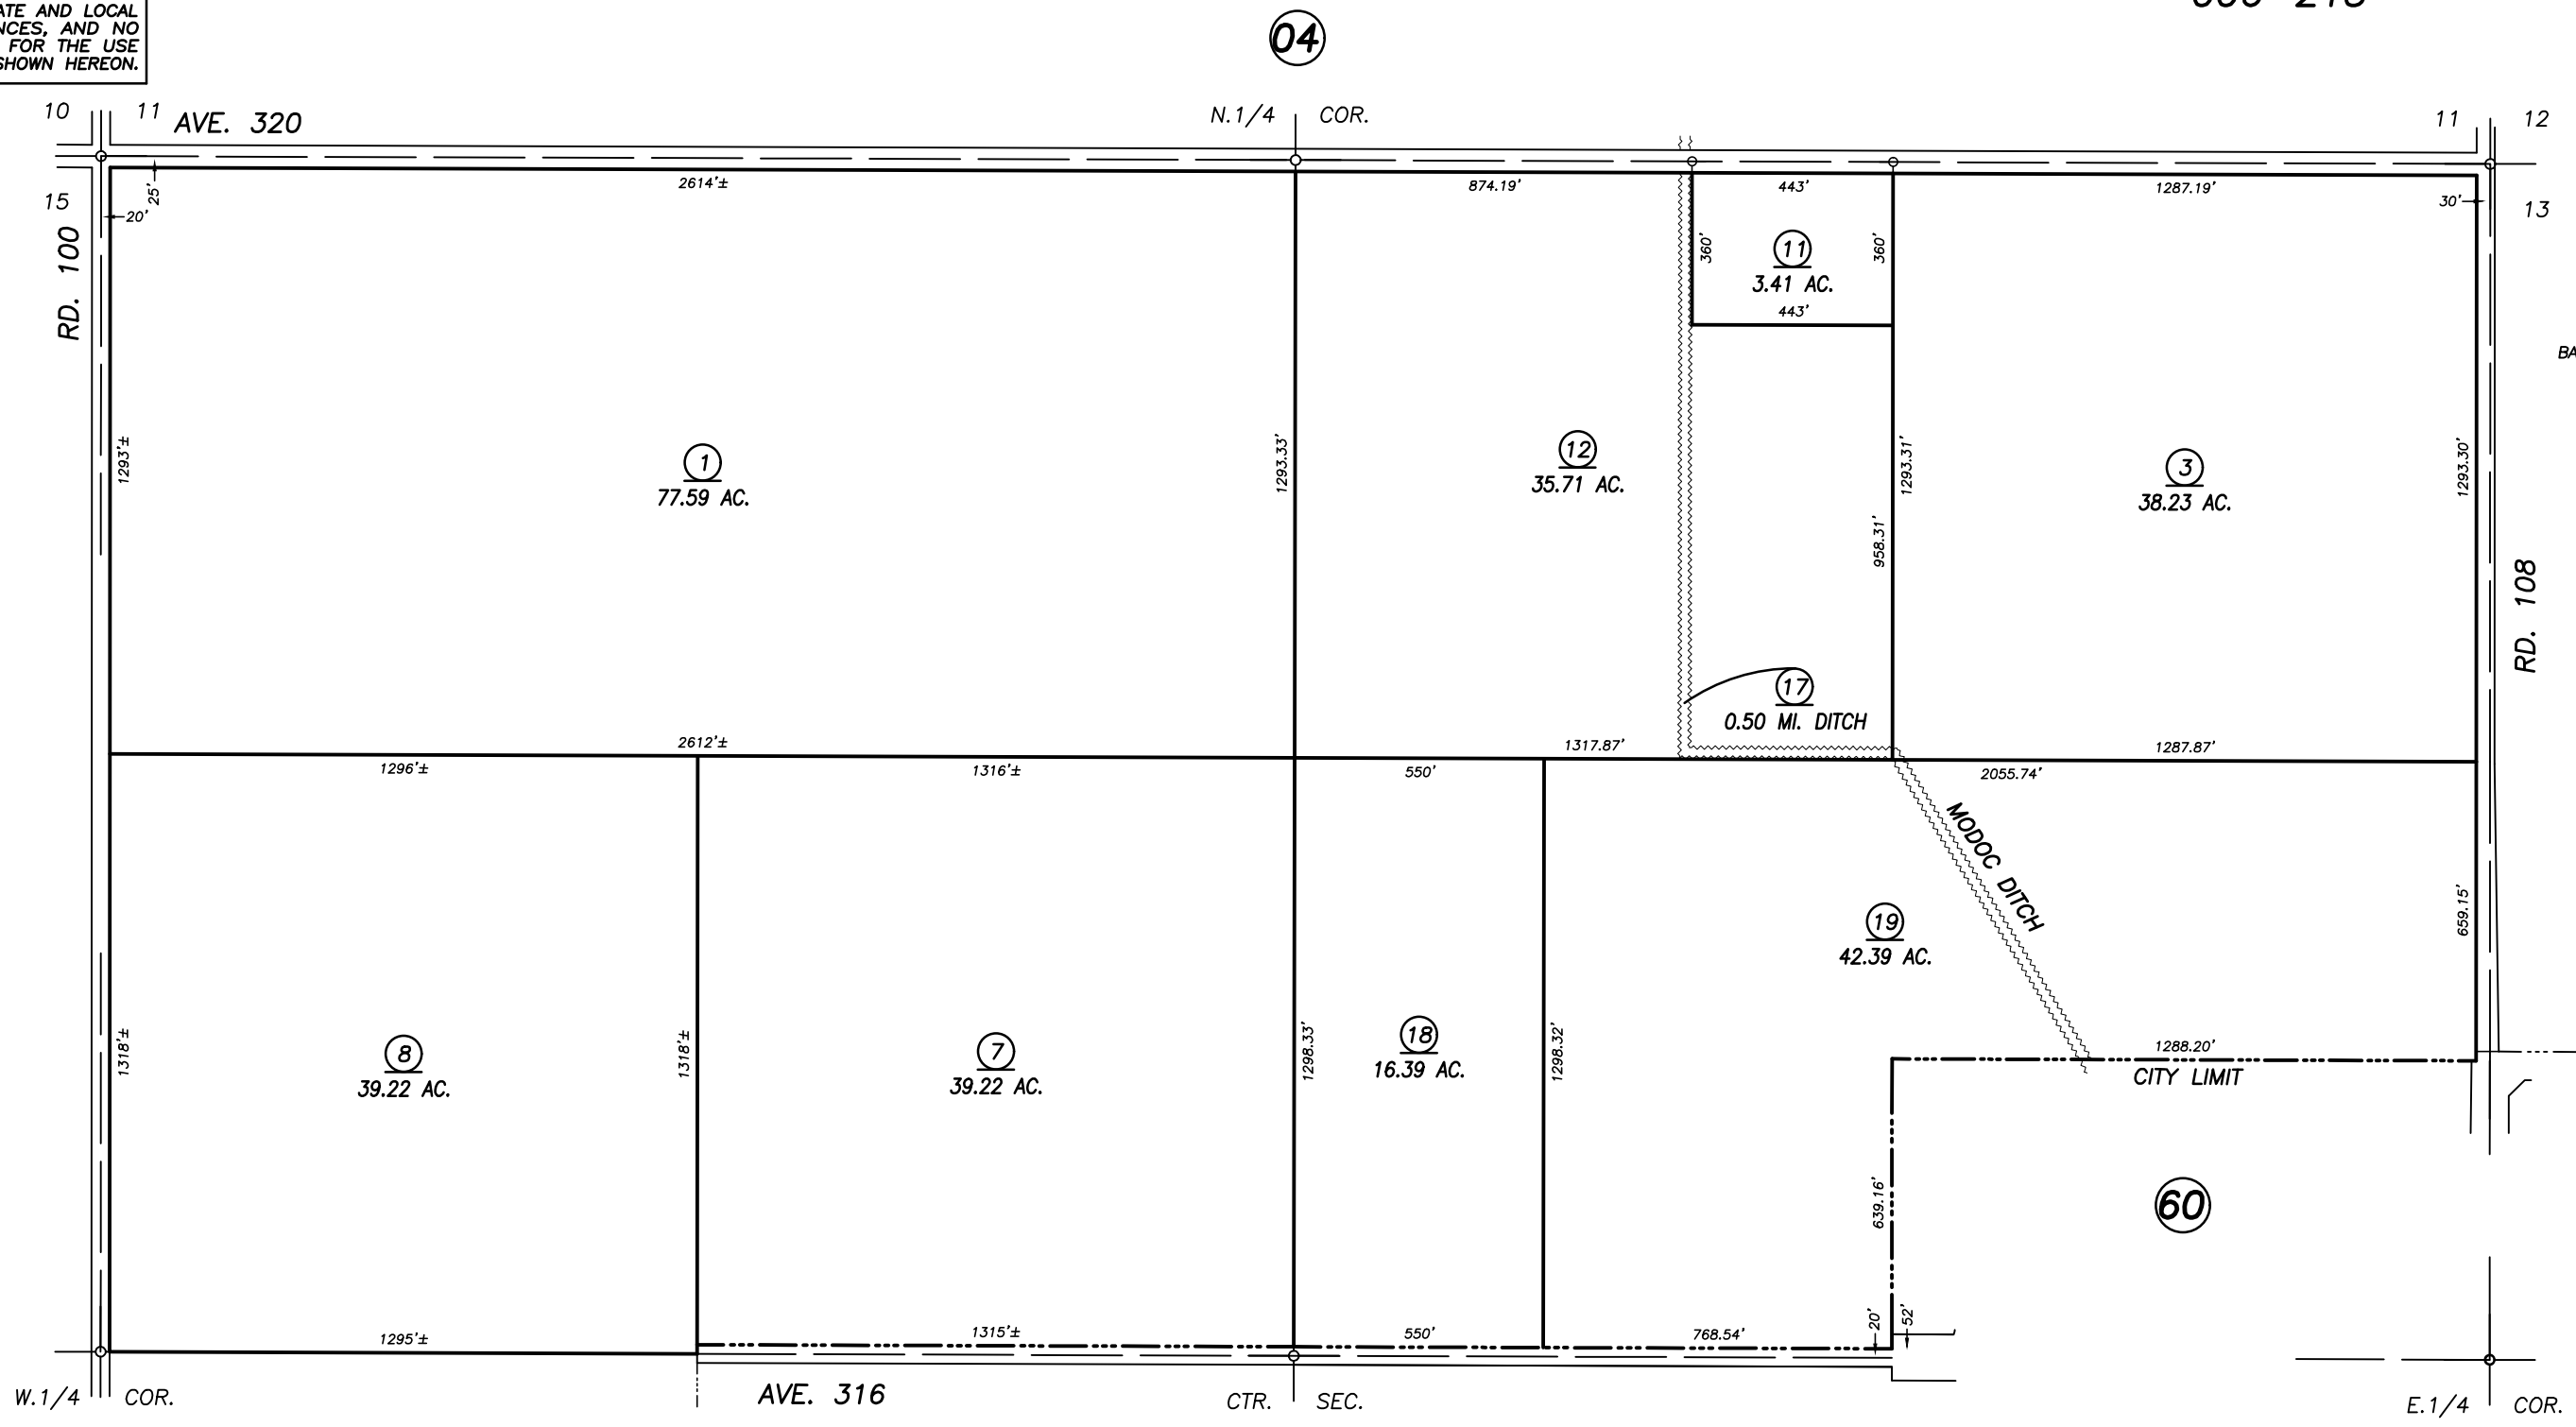

N1/2 SEC.14, T.18S., R.24E., M.D.B.&M.

Tax Area Codes 077-05

153-015

006-215

**DISCLAIMER**  
 THIS MAP WAS PREPARED FOR LOCAL PROPERTY ASSESSMENT PURPOSES ONLY AND THE PARCELS SHOWN HEREON MAY NOT COMPLY WITH STATE AND LOCAL SUBDIVISION ORDINANCES, AND NO LIABILITY IS ASSUMED FOR THE USE OF THE INFORMATION SHOWN HEREON.

BASIS OF BEARINGS:  
R.M. 41-84

10

Bk. 078

06

VICINITY OF VISALIA  
 ASSESSOR'S MAPS BK. 077 , PG. 05  
 COUNTY OF TULARE, CALIFORNIA, U.S.A.

NOTE: Assessor's Parcel Numbers Shown in Circles 1 123  
 Assessor's Block Numbers Shown in Elipses