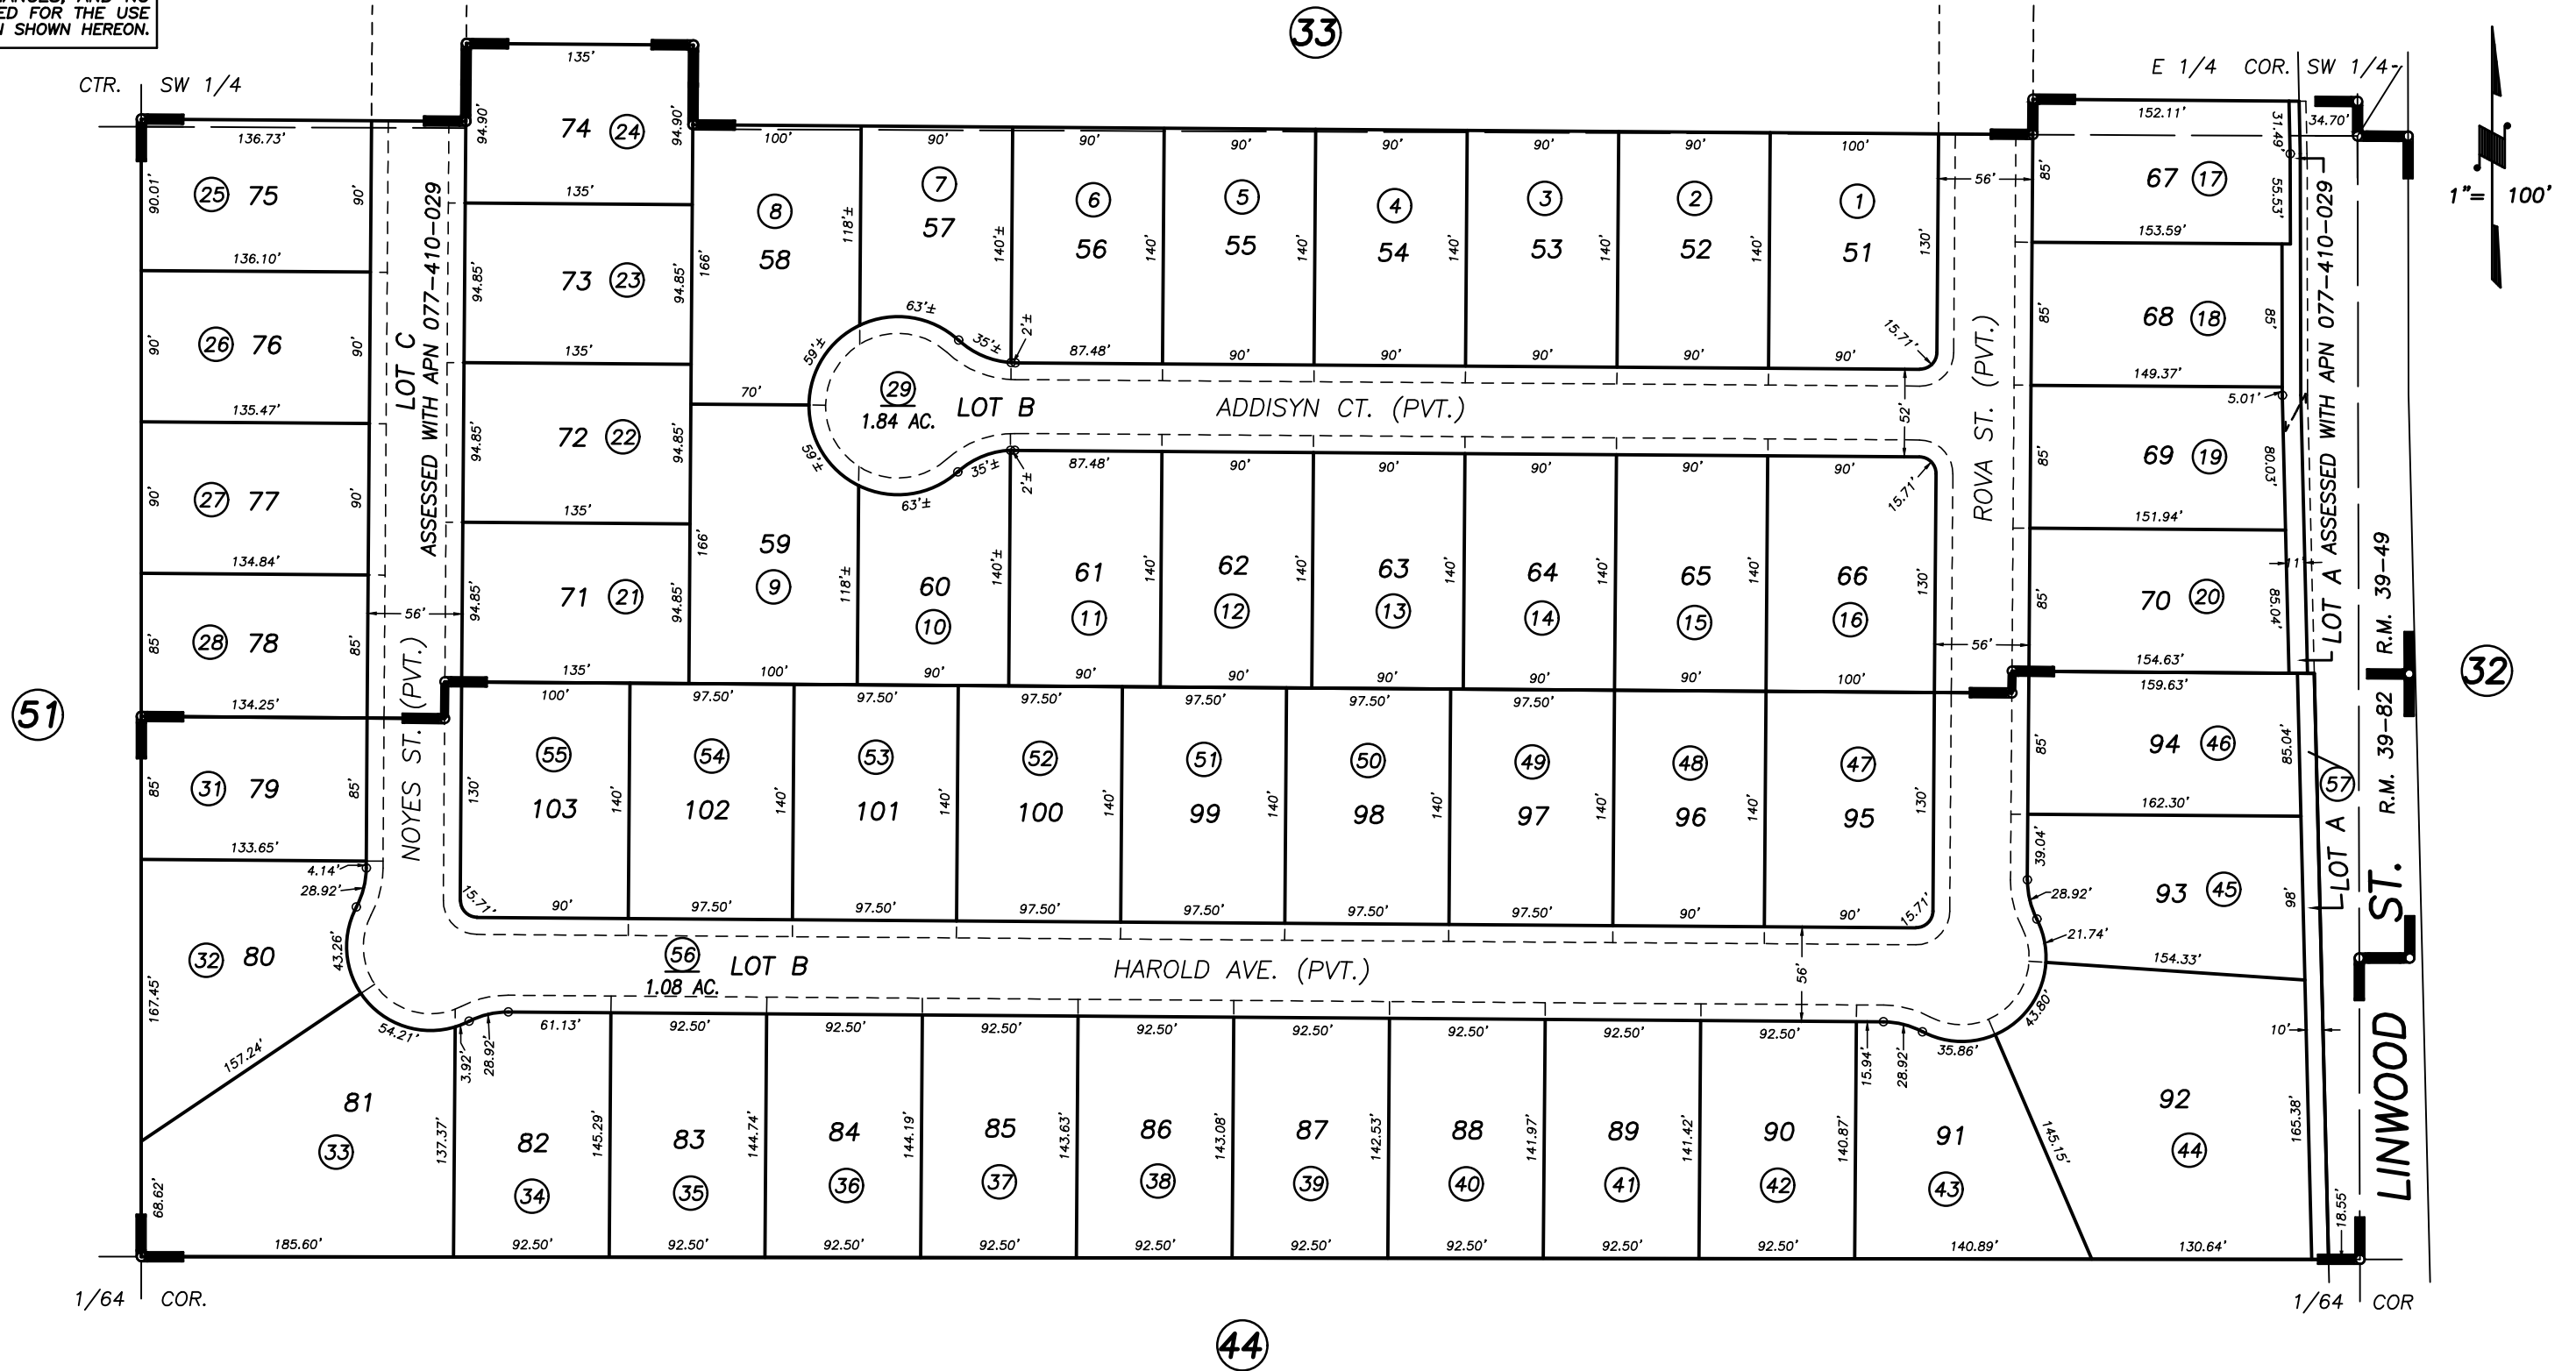

DISCLAIMER
 THIS MAP WAS PREPARED FOR LOCAL PROPERTY ASSESSMENT PURPOSES ONLY AND THE PARCELS SHOWN HEREON MAY NOT COMPLY WITH STATE AND LOCAL SUBDIVISION ORDINANCES, AND NO LIABILITY IS ASSUMED FOR THE USE OF THE INFORMATION SHOWN HEREON.

N1/2 OF SE1/4 OF SW1/4 SEC.23, T.18S., R.24E., M.D.B.&M.

077-41

006-215

COBBLESTONE ESTATES, UNIT NO. 2, R.M. 39-49
 COBBLESTONE ESTATES, UNIT NO. 3, R.M. 39-82

CITY OF VISALIA
 ASSESSOR'S MAPS BK. 077 , PG. 41
 COUNTY OF TULARE, CALIFORNIA, U.S.A.

NOTE: Assessor's Parcel Numbers Shown in Circles (1) (123)
 Assessor's Block Numbers Shown in Ellipses

REV. PVT. RD.	02/02/2005	RBP
REVISION	DATE	TECH