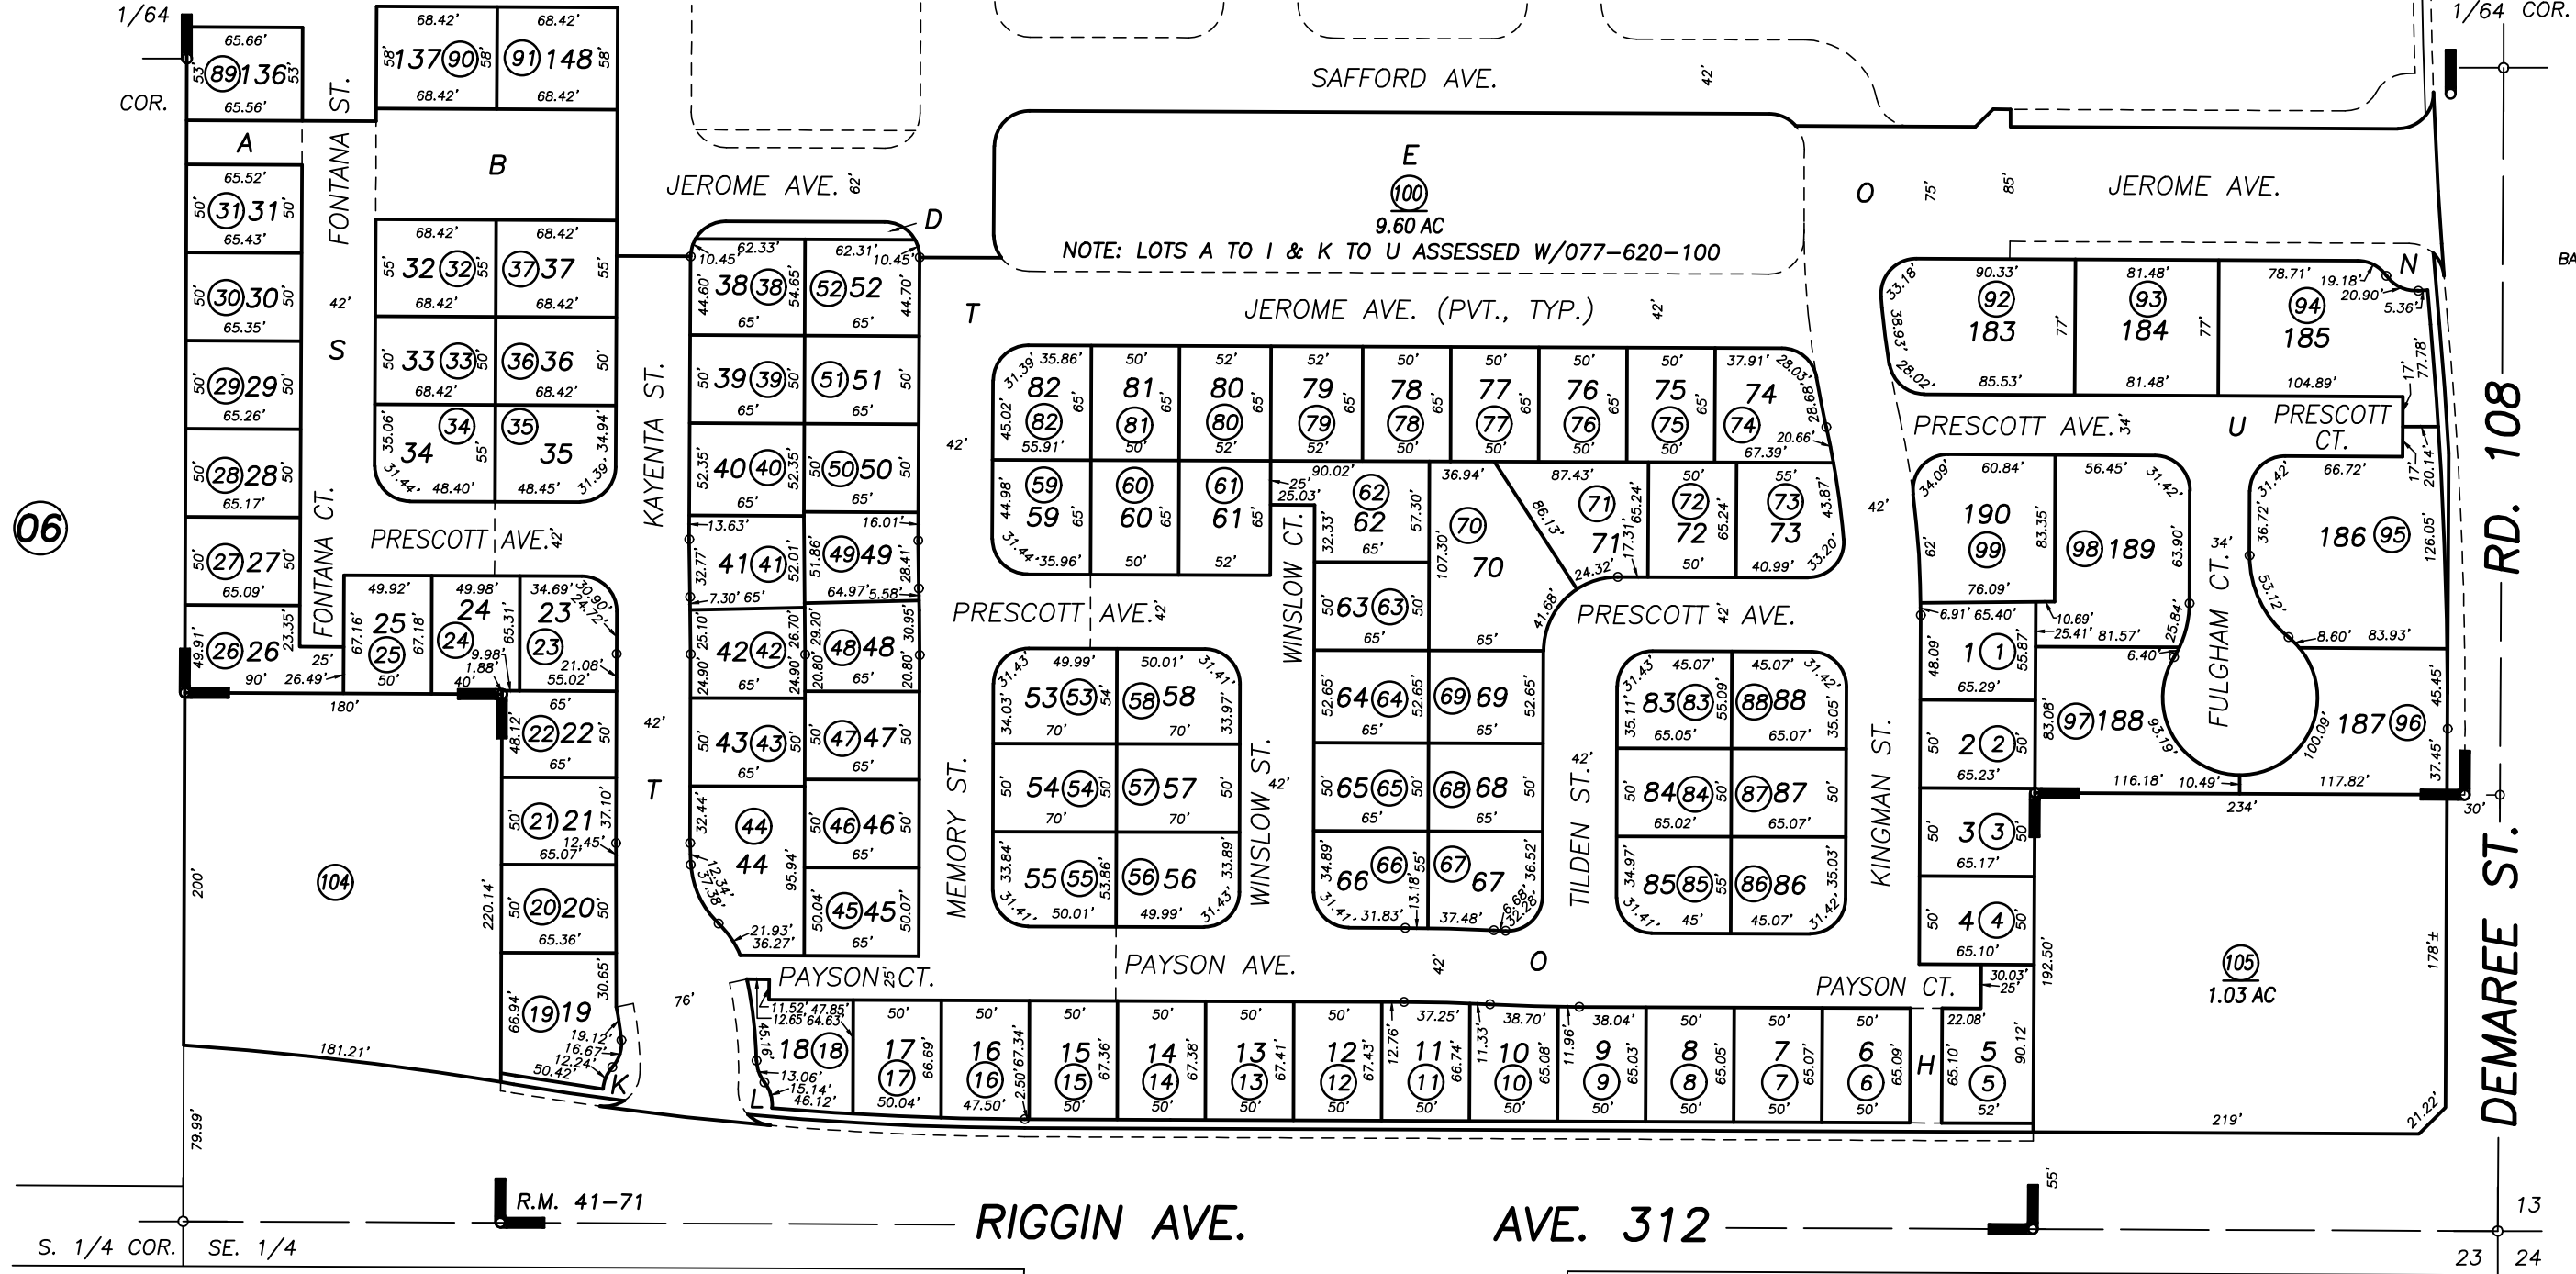

DISCLAIMER

THIS MAP WAS PREPARED FOR LOCAL PROPERTY ASSESSMENT PURPOSES ONLY AND THE PARCELS SHOWN HEREON MAY NOT COMPLY WITH STATE AND LOCAL SUBDIVISION ORDINANCES, AND NO LIABILITY IS ASSUMED FOR THE USE OF THE INFORMATION SHOWN HEREON.

BASIS OF BEARINGS:
R.M. 41-71

POR. AVALON, R.M. 41-71

CITY OF VISALIA
ASSESSOR'S MAPS BK. 077 , PG. 62
COUNTY OF TULARE, CALIFORNIA, U.S.A.