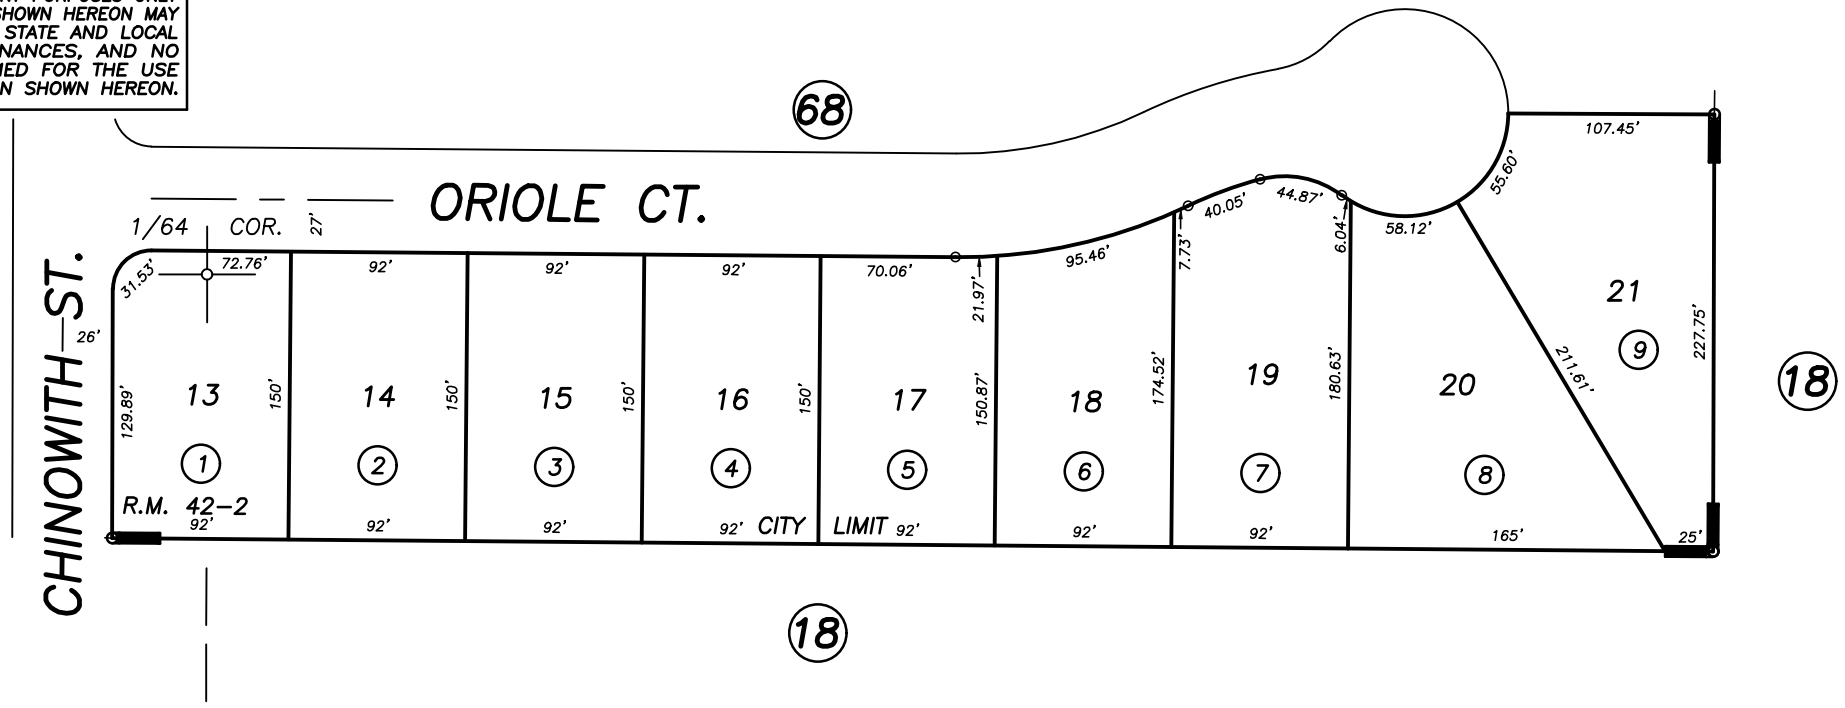

S1/2 OF NE1/4 OF NE1/4 SEC.23, T.18S., R.24E., M.D.B.&M.

Tax Area Codes 077-70
006-215

DISCLAIMER
THIS MAP WAS PREPARED FOR LOCAL PROPERTY ASSESSMENT PURPOSES ONLY AND THE PARCELS SHOWN HEREON MAY NOT COMPLY WITH STATE AND LOCAL SUBDIVISION ORDINANCES, AND NO LIABILITY IS ASSUMED FOR THE USE OF THE INFORMATION SHOWN HEREON.

CITY OF VISALIA
ASSESSOR'S MAPS BK. 077 , PG. 70
COUNTY OF TULARE, CALIFORNIA, U.S.A.

NOTE: Assessor's Parcel Numbers Shown in Circles ① ①23
Assessor's Block Numbers Shown in Ellipses ① ①23

CITY LIMIT CHANGE	06/02/2017	ASG
REVISION	DATE	TECH