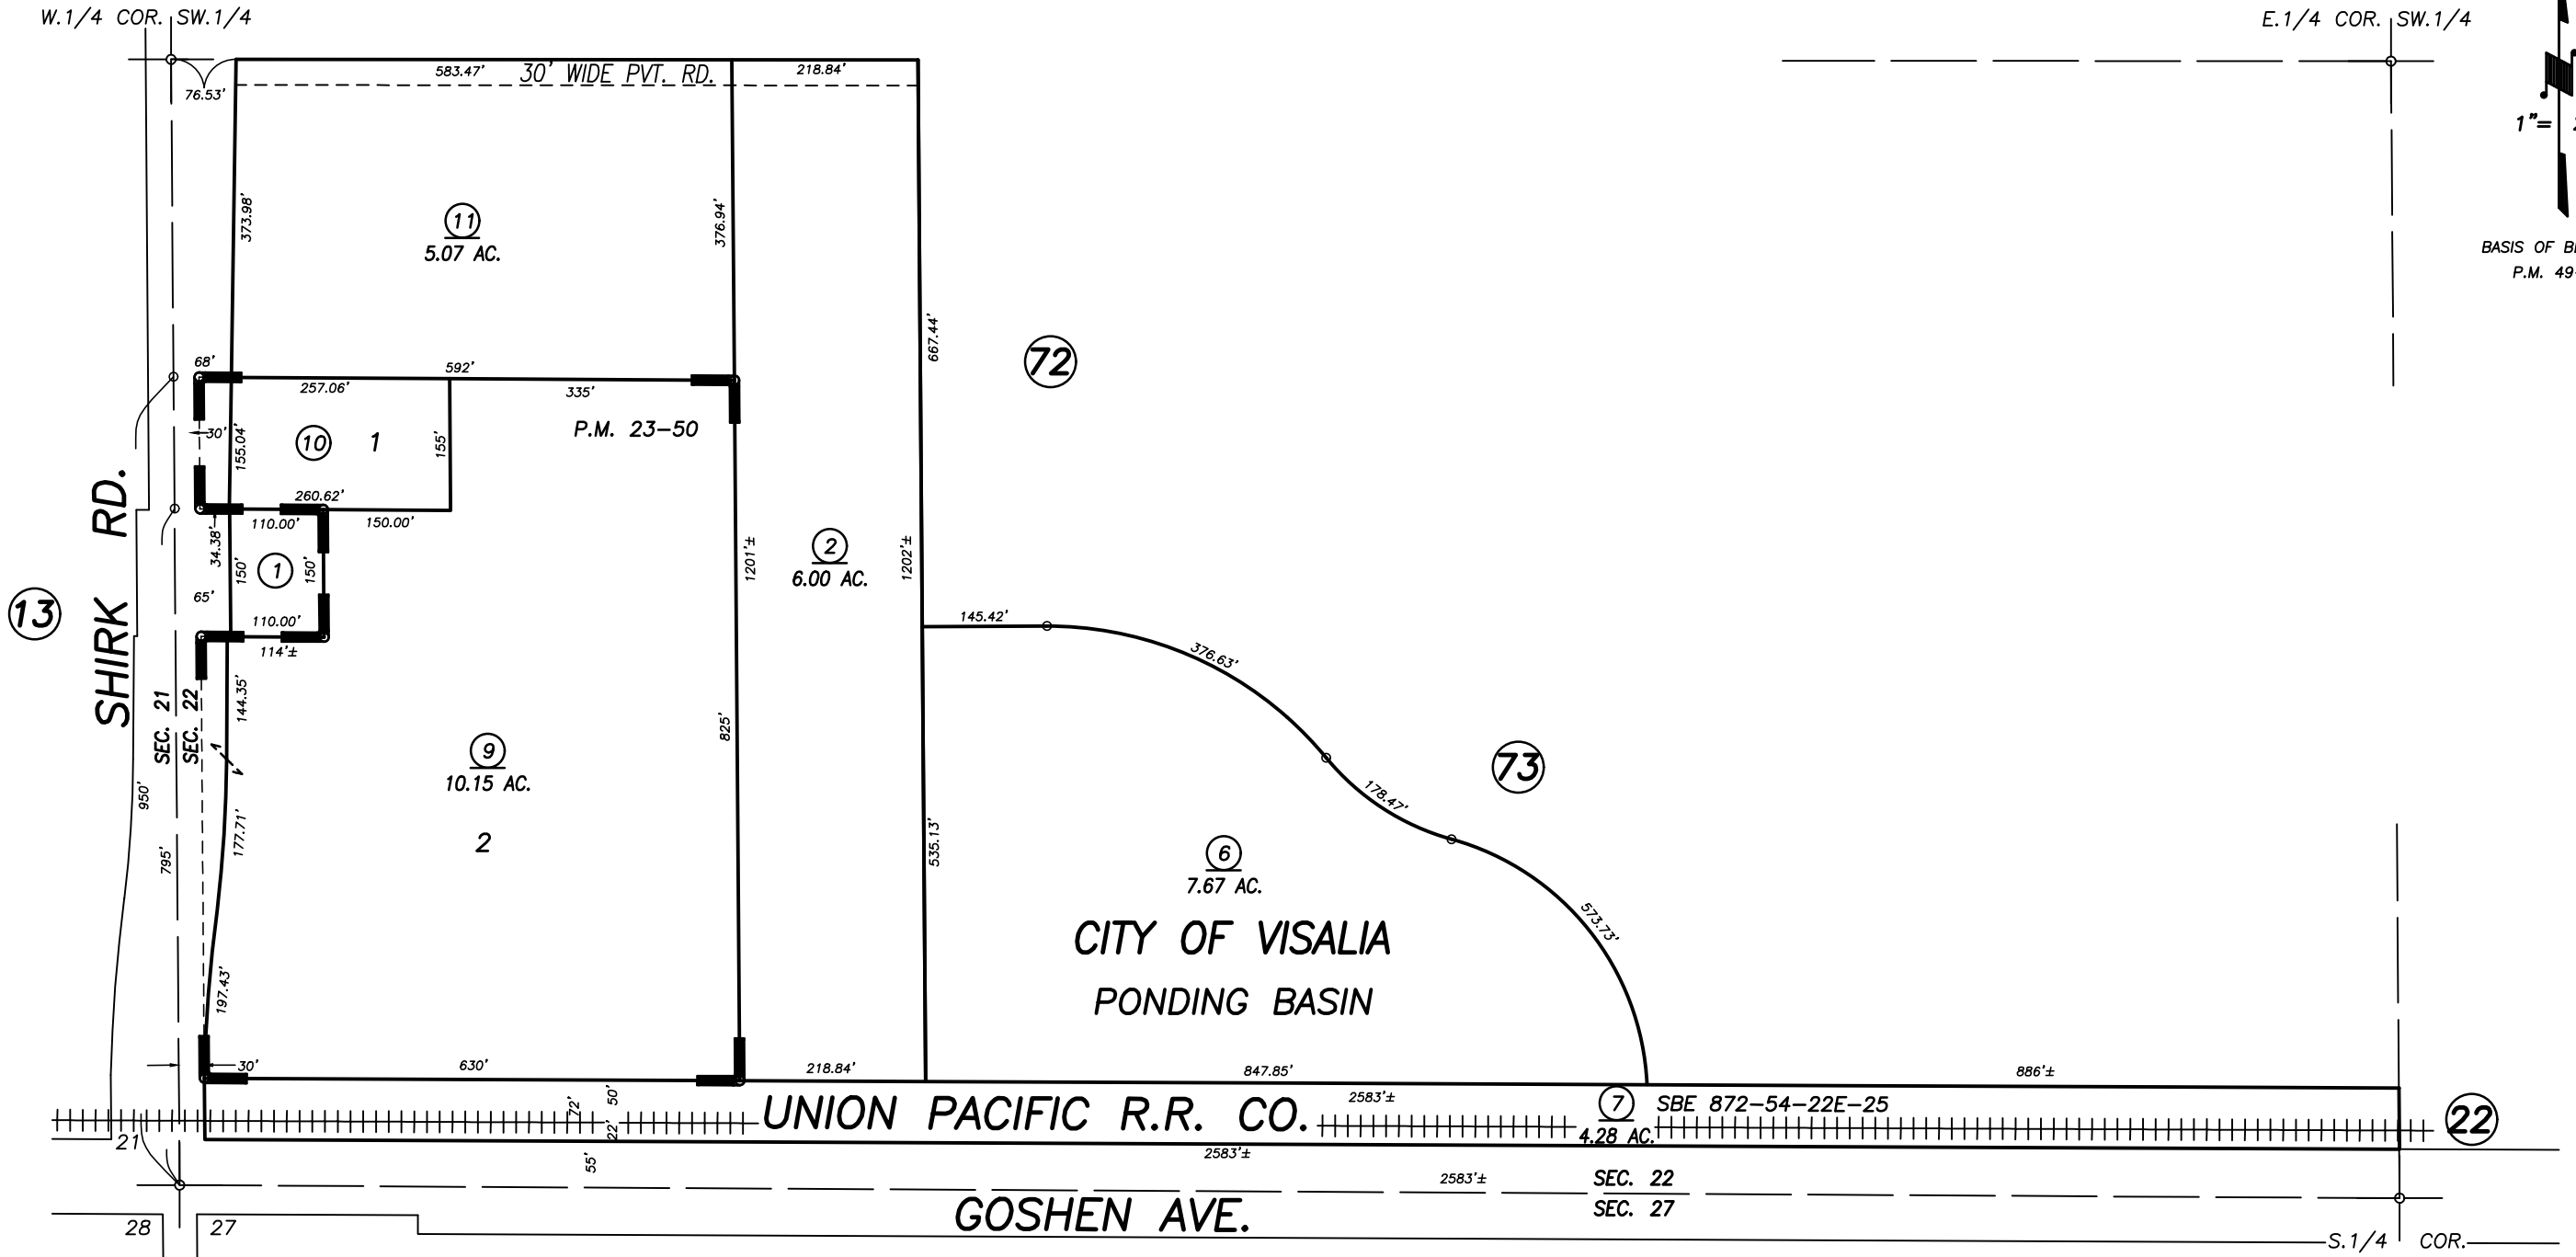

S1/2 OF SW1/4 SEC. 22, T.18S, R24E., M.D.B.&M.

Tax Area Codes **077-78**

006-004

006-061

006-122

DISCLAIMER
 THIS MAP WAS PREPARED FOR LOCAL PROPERTY ASSESSMENT PURPOSES ONLY AND THE PARCELS SHOWN HEREON MAY NOT COMPLY WITH STATE AND LOCAL SUBDIVISION ORDINANCES, AND NO LIABILITY IS ASSUMED FOR THE USE OF THE INFORMATION SHOWN HEREON. R & T CODE SEC. 327, 408.3, ETC.

PARCEL MAP 2249, P.M. 23-50

Bk.
085

CITY OF VISALIA
 ASSESSOR'S MAPS BK. 077 , PG. 78
 COUNTY OF TULARE, CALIFORNIA, U.S.A.

NOTE: Assessor's Parcel Numbers Shown in Circles
 Assessor's Block Numbers Shown in Ellipses