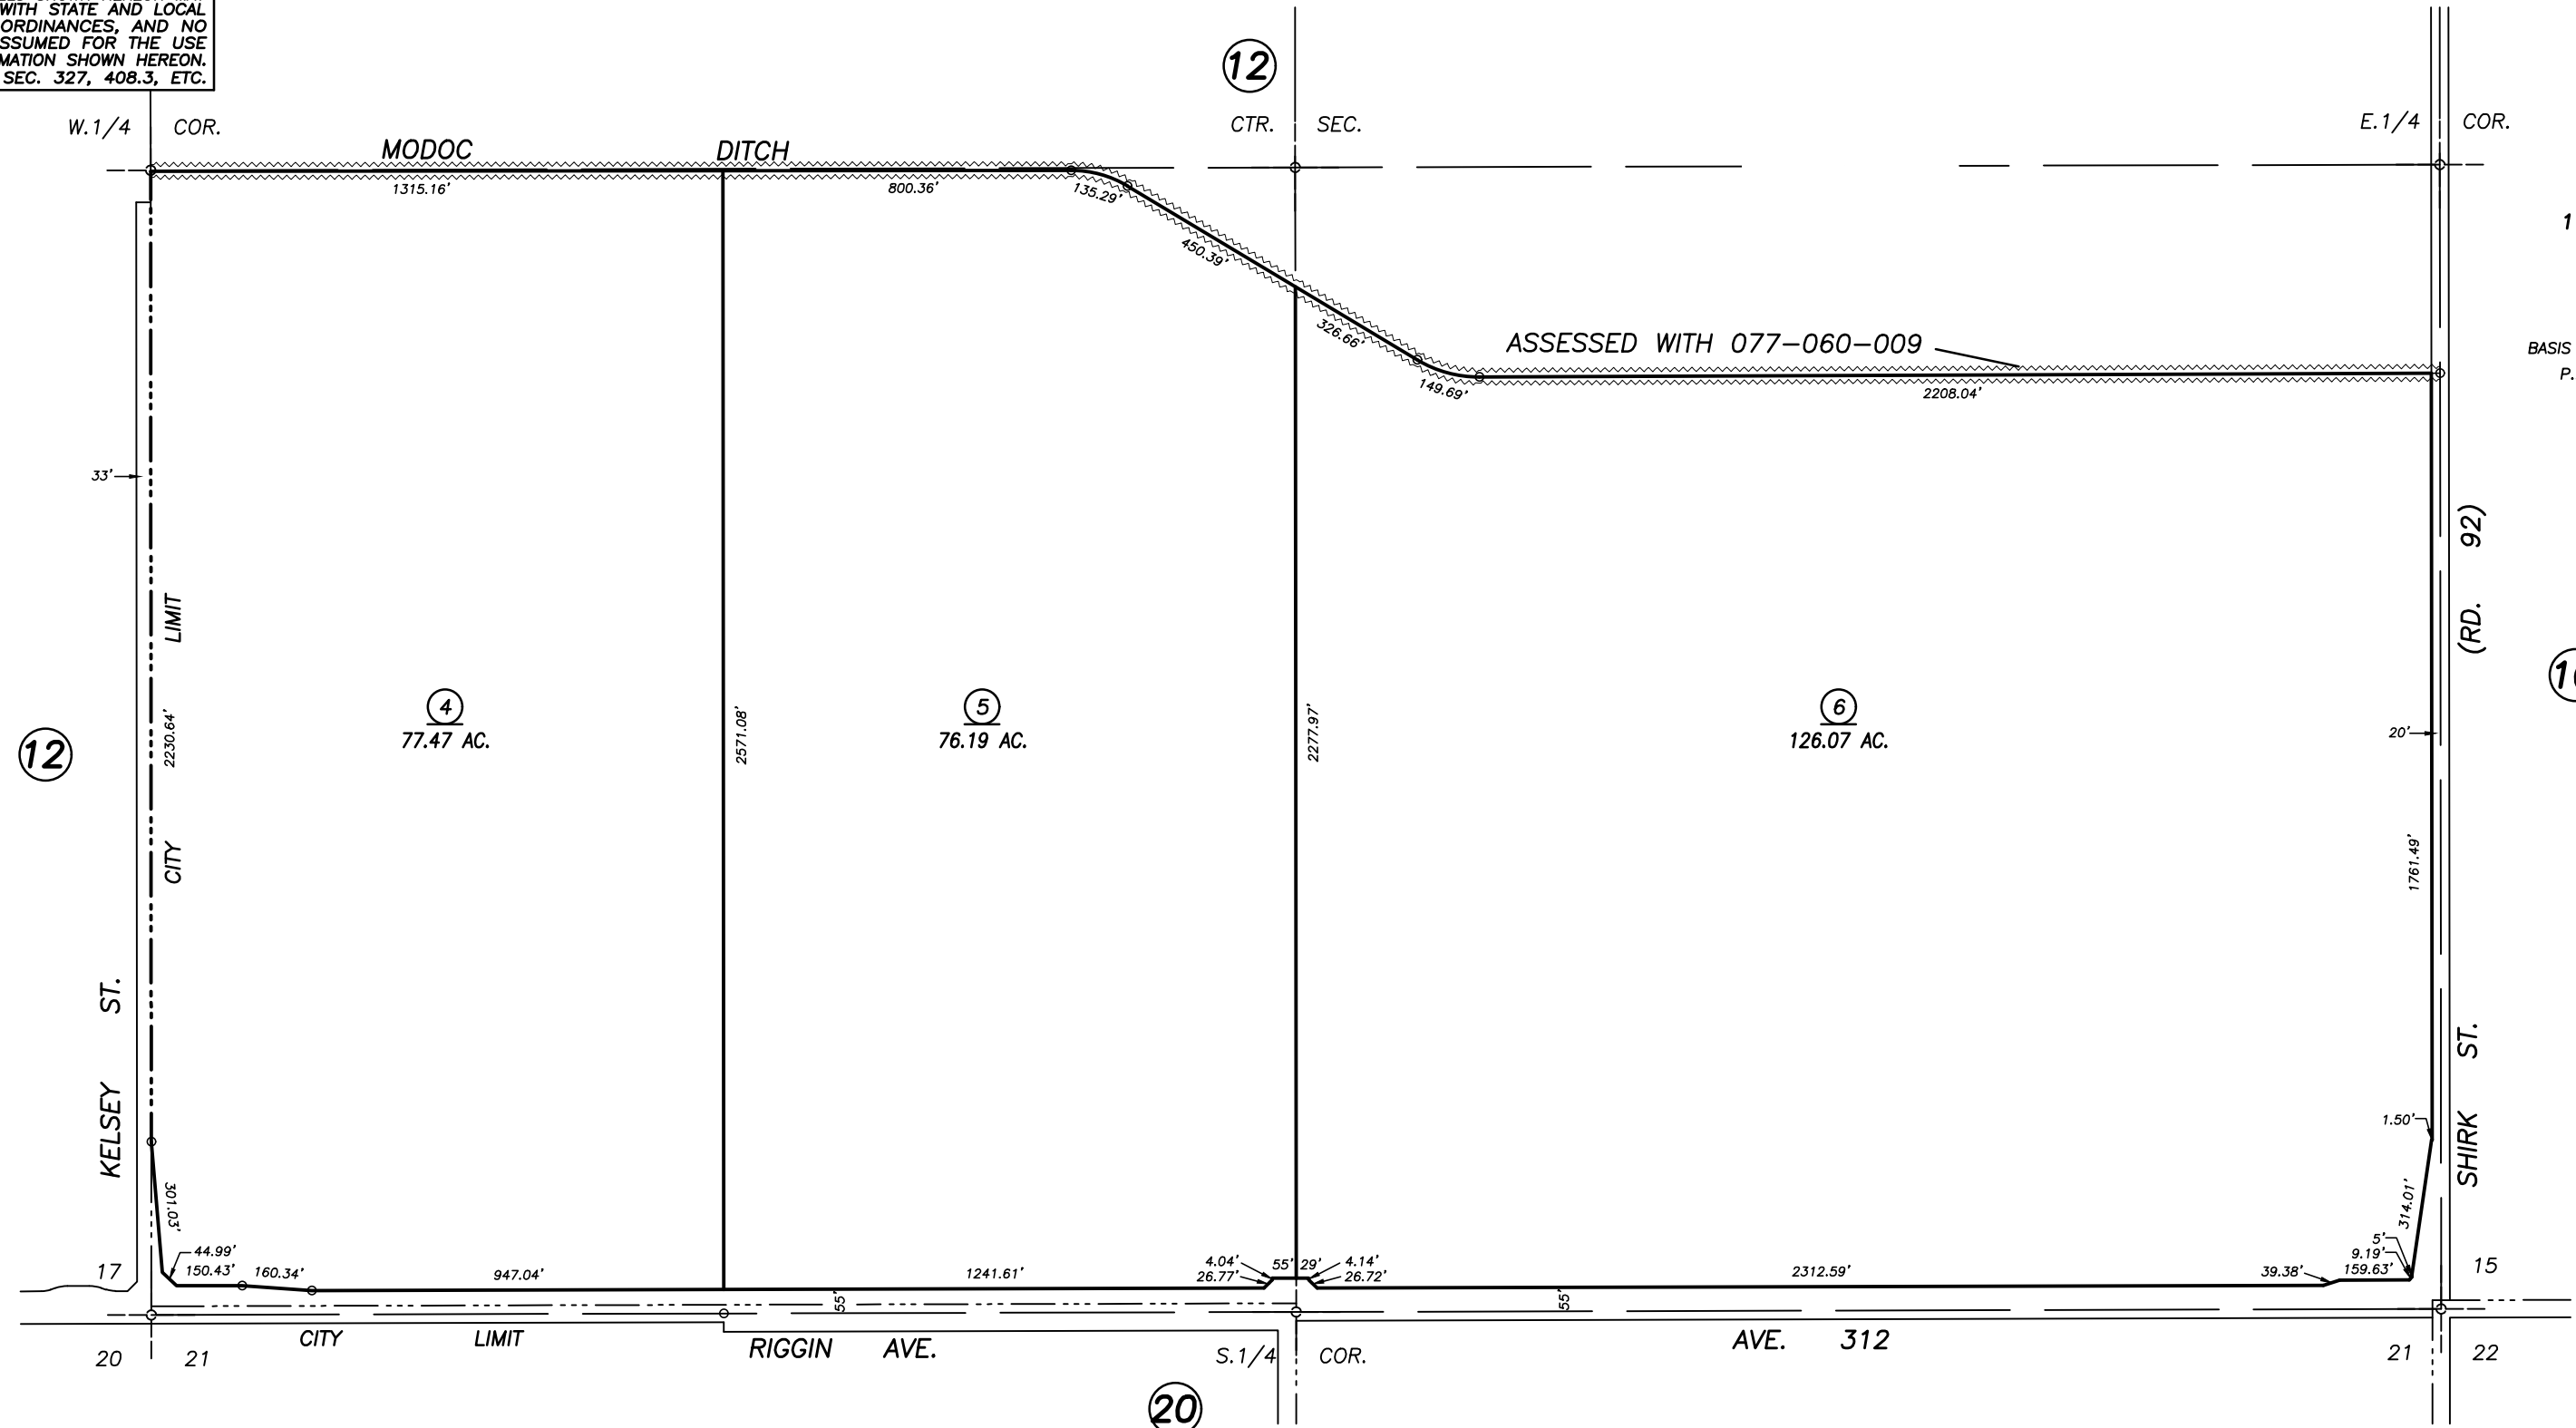

S1/2 SEC. 16, T.18S., R.24E., M.D.B.&M.

Tax Area Codes 077-84  
153-059

**DISCLAIMER**  
THIS MAP WAS PREPARED FOR LOCAL PROPERTY ASSESSMENT PURPOSES ONLY AND THE PARCELS SHOWN HEREON MAY NOT COMPLY WITH STATE AND LOCAL SUBDIVISION ORDINANCES, AND NO LIABILITY IS ASSUMED FOR THE USE OF THE INFORMATION SHOWN HEREON. R & T CODE SEC. 327, 408.3, ETC.

BASIS OF BEARINGS:  
P.M. 51-37

VICINITY OF VISALIA  
ASSESSOR'S MAPS BK. 077 , PG. 84  
COUNTY OF TULARE, CALIFORNIA, U.S.A.