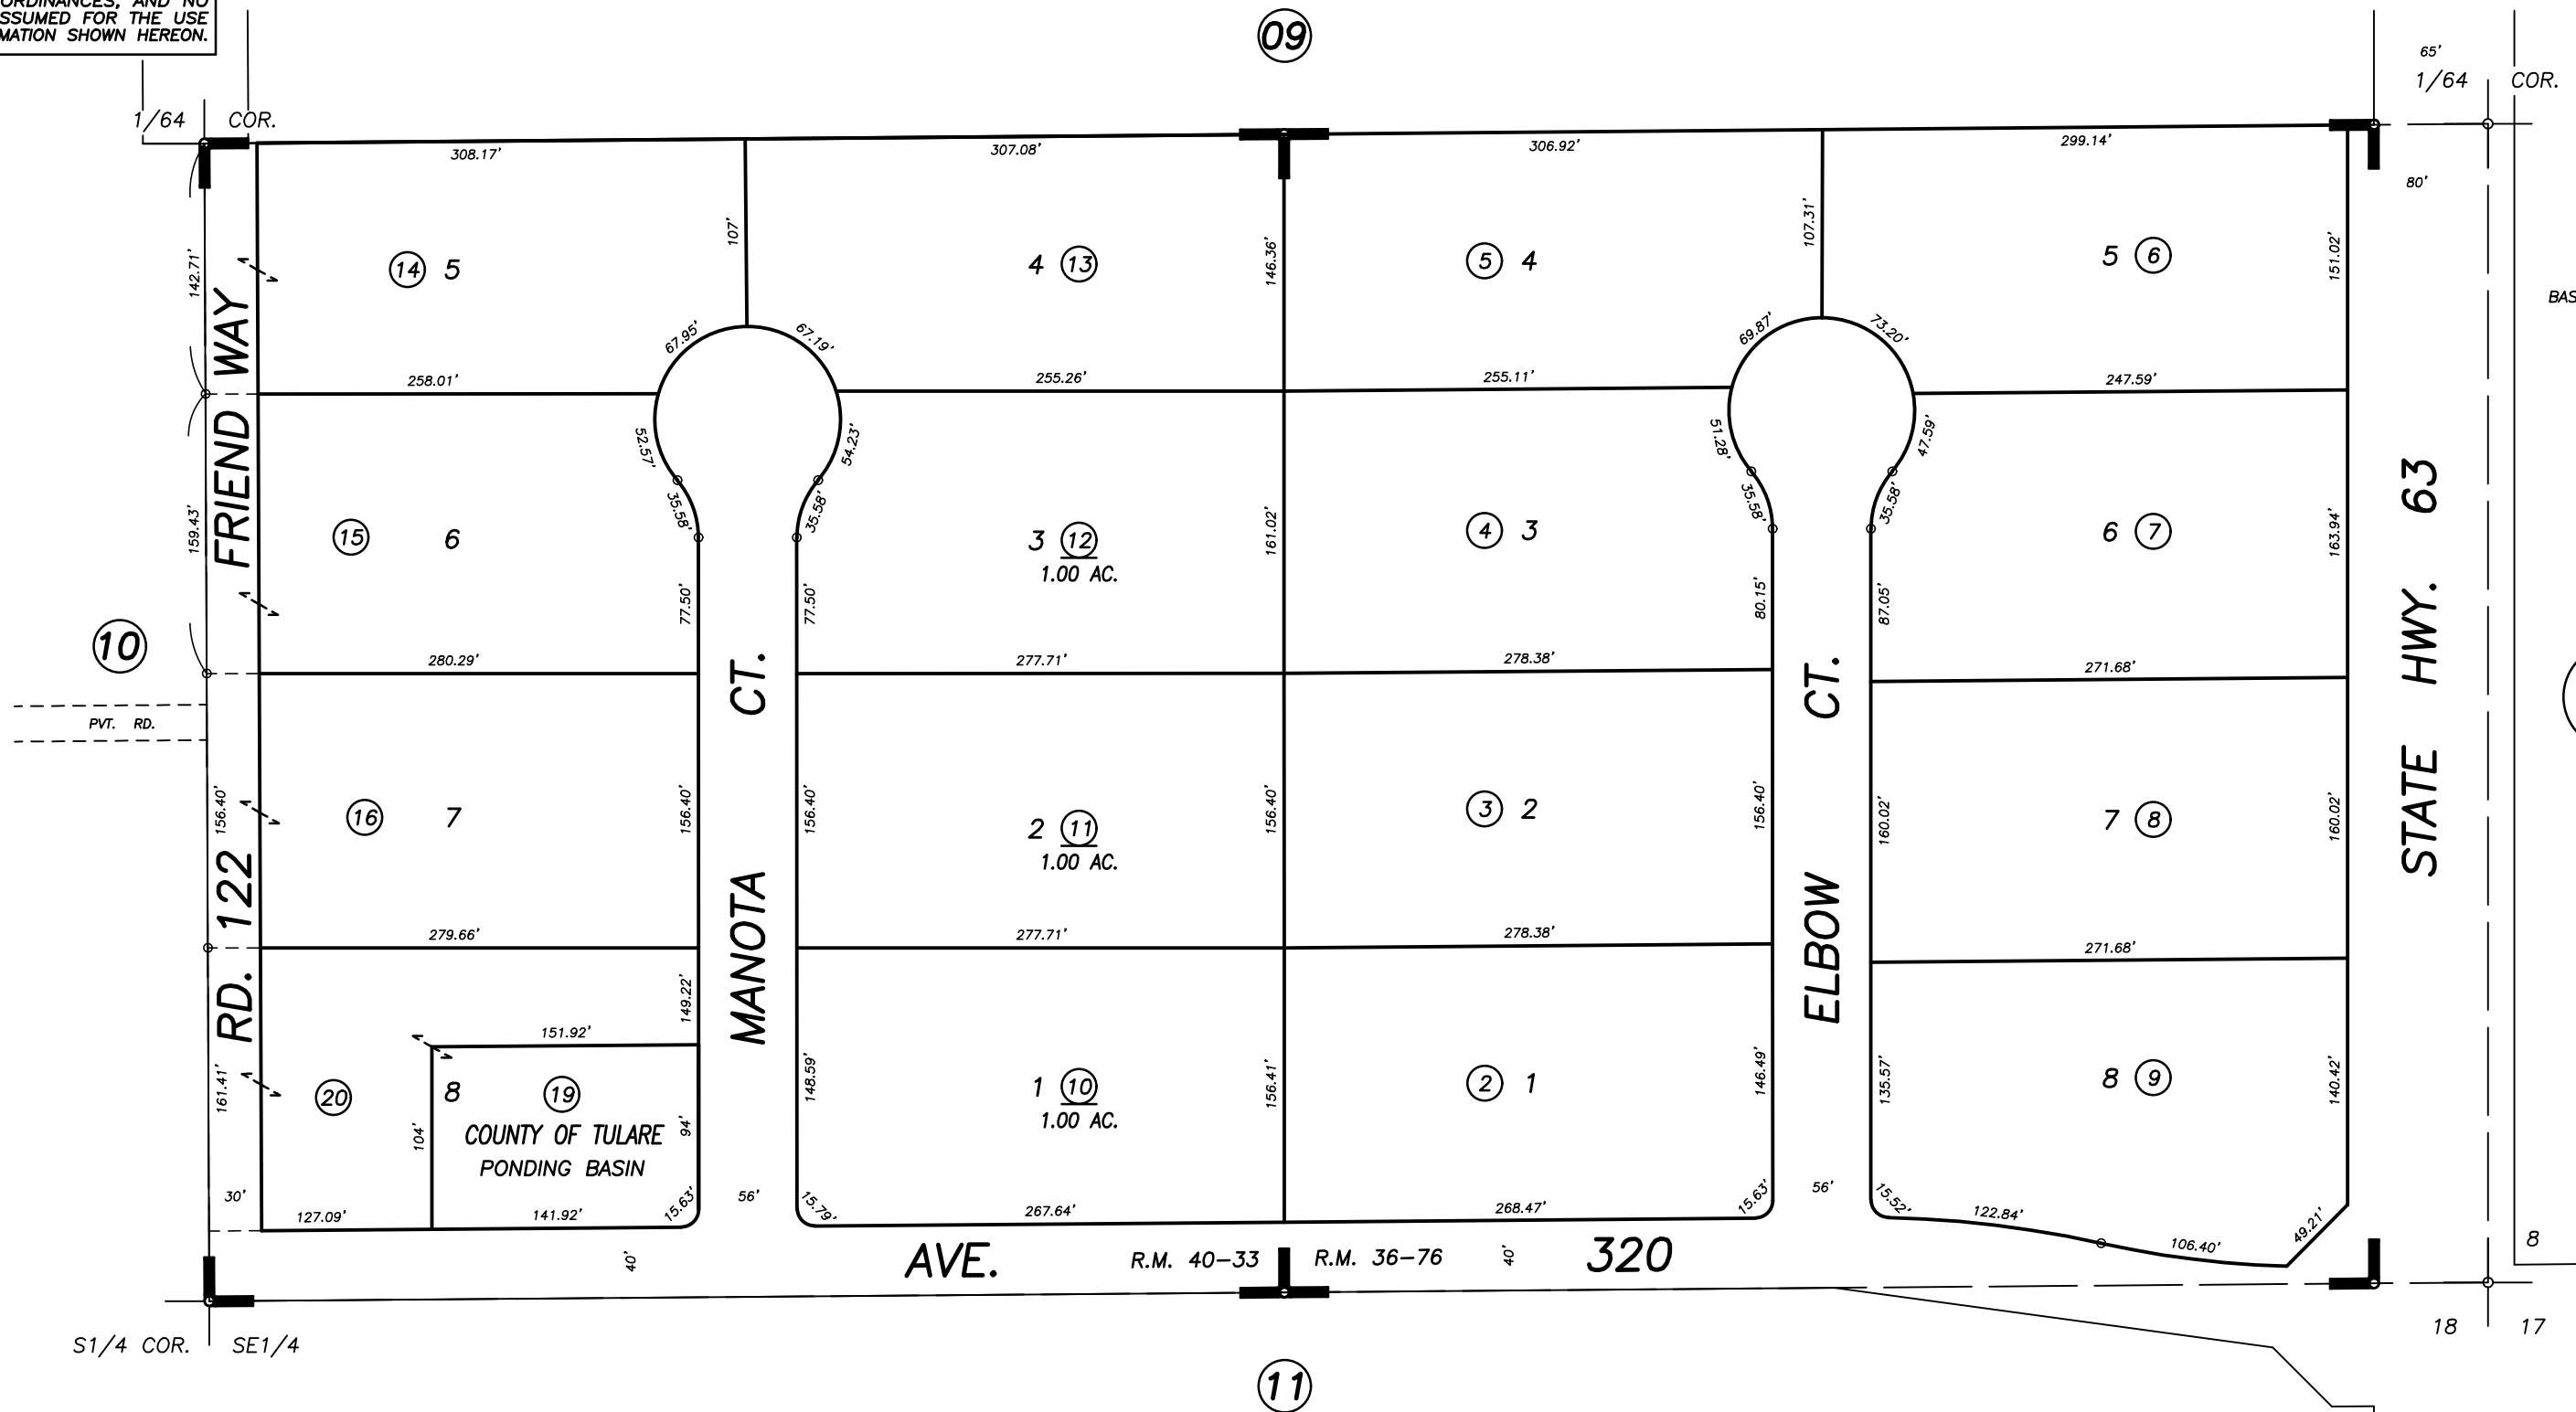

S1/2 OF SE1/4 OF SE1/4 SEC.7, T.18S., R.25E., M.D.B.&M.

Tax Area Codes 078-13
153-046

DISCLAIMER
THIS MAP WAS PREPARED FOR LOCAL PROPERTY ASSESSMENT PURPOSES ONLY AND THE PARCELS SHOWN HEREON MAY NOT COMPLY WITH STATE AND LOCAL SUBDIVISION ORDINANCES, AND NO LIABILITY IS ASSUMED FOR THE USE OF THE INFORMATION SHOWN HEREON.

TRACT NO. 690 ELBOW ESTATES 1 UNIT NO. 1, R.M. 36-76
TRACT NO. 755 ELBOW ESTATES NO. 2, R.M. 40-33

VICINITY OF VISALIA
ASSESSOR'S MAPS BK. 078 , PG. 13
COUNTY OF TULARE, CALIFORNIA, U.S.A.

NOTE: Assessor's Parcel Numbers Shown in Circles (1) (123)
Assessor's Block Numbers Shown in Elipses