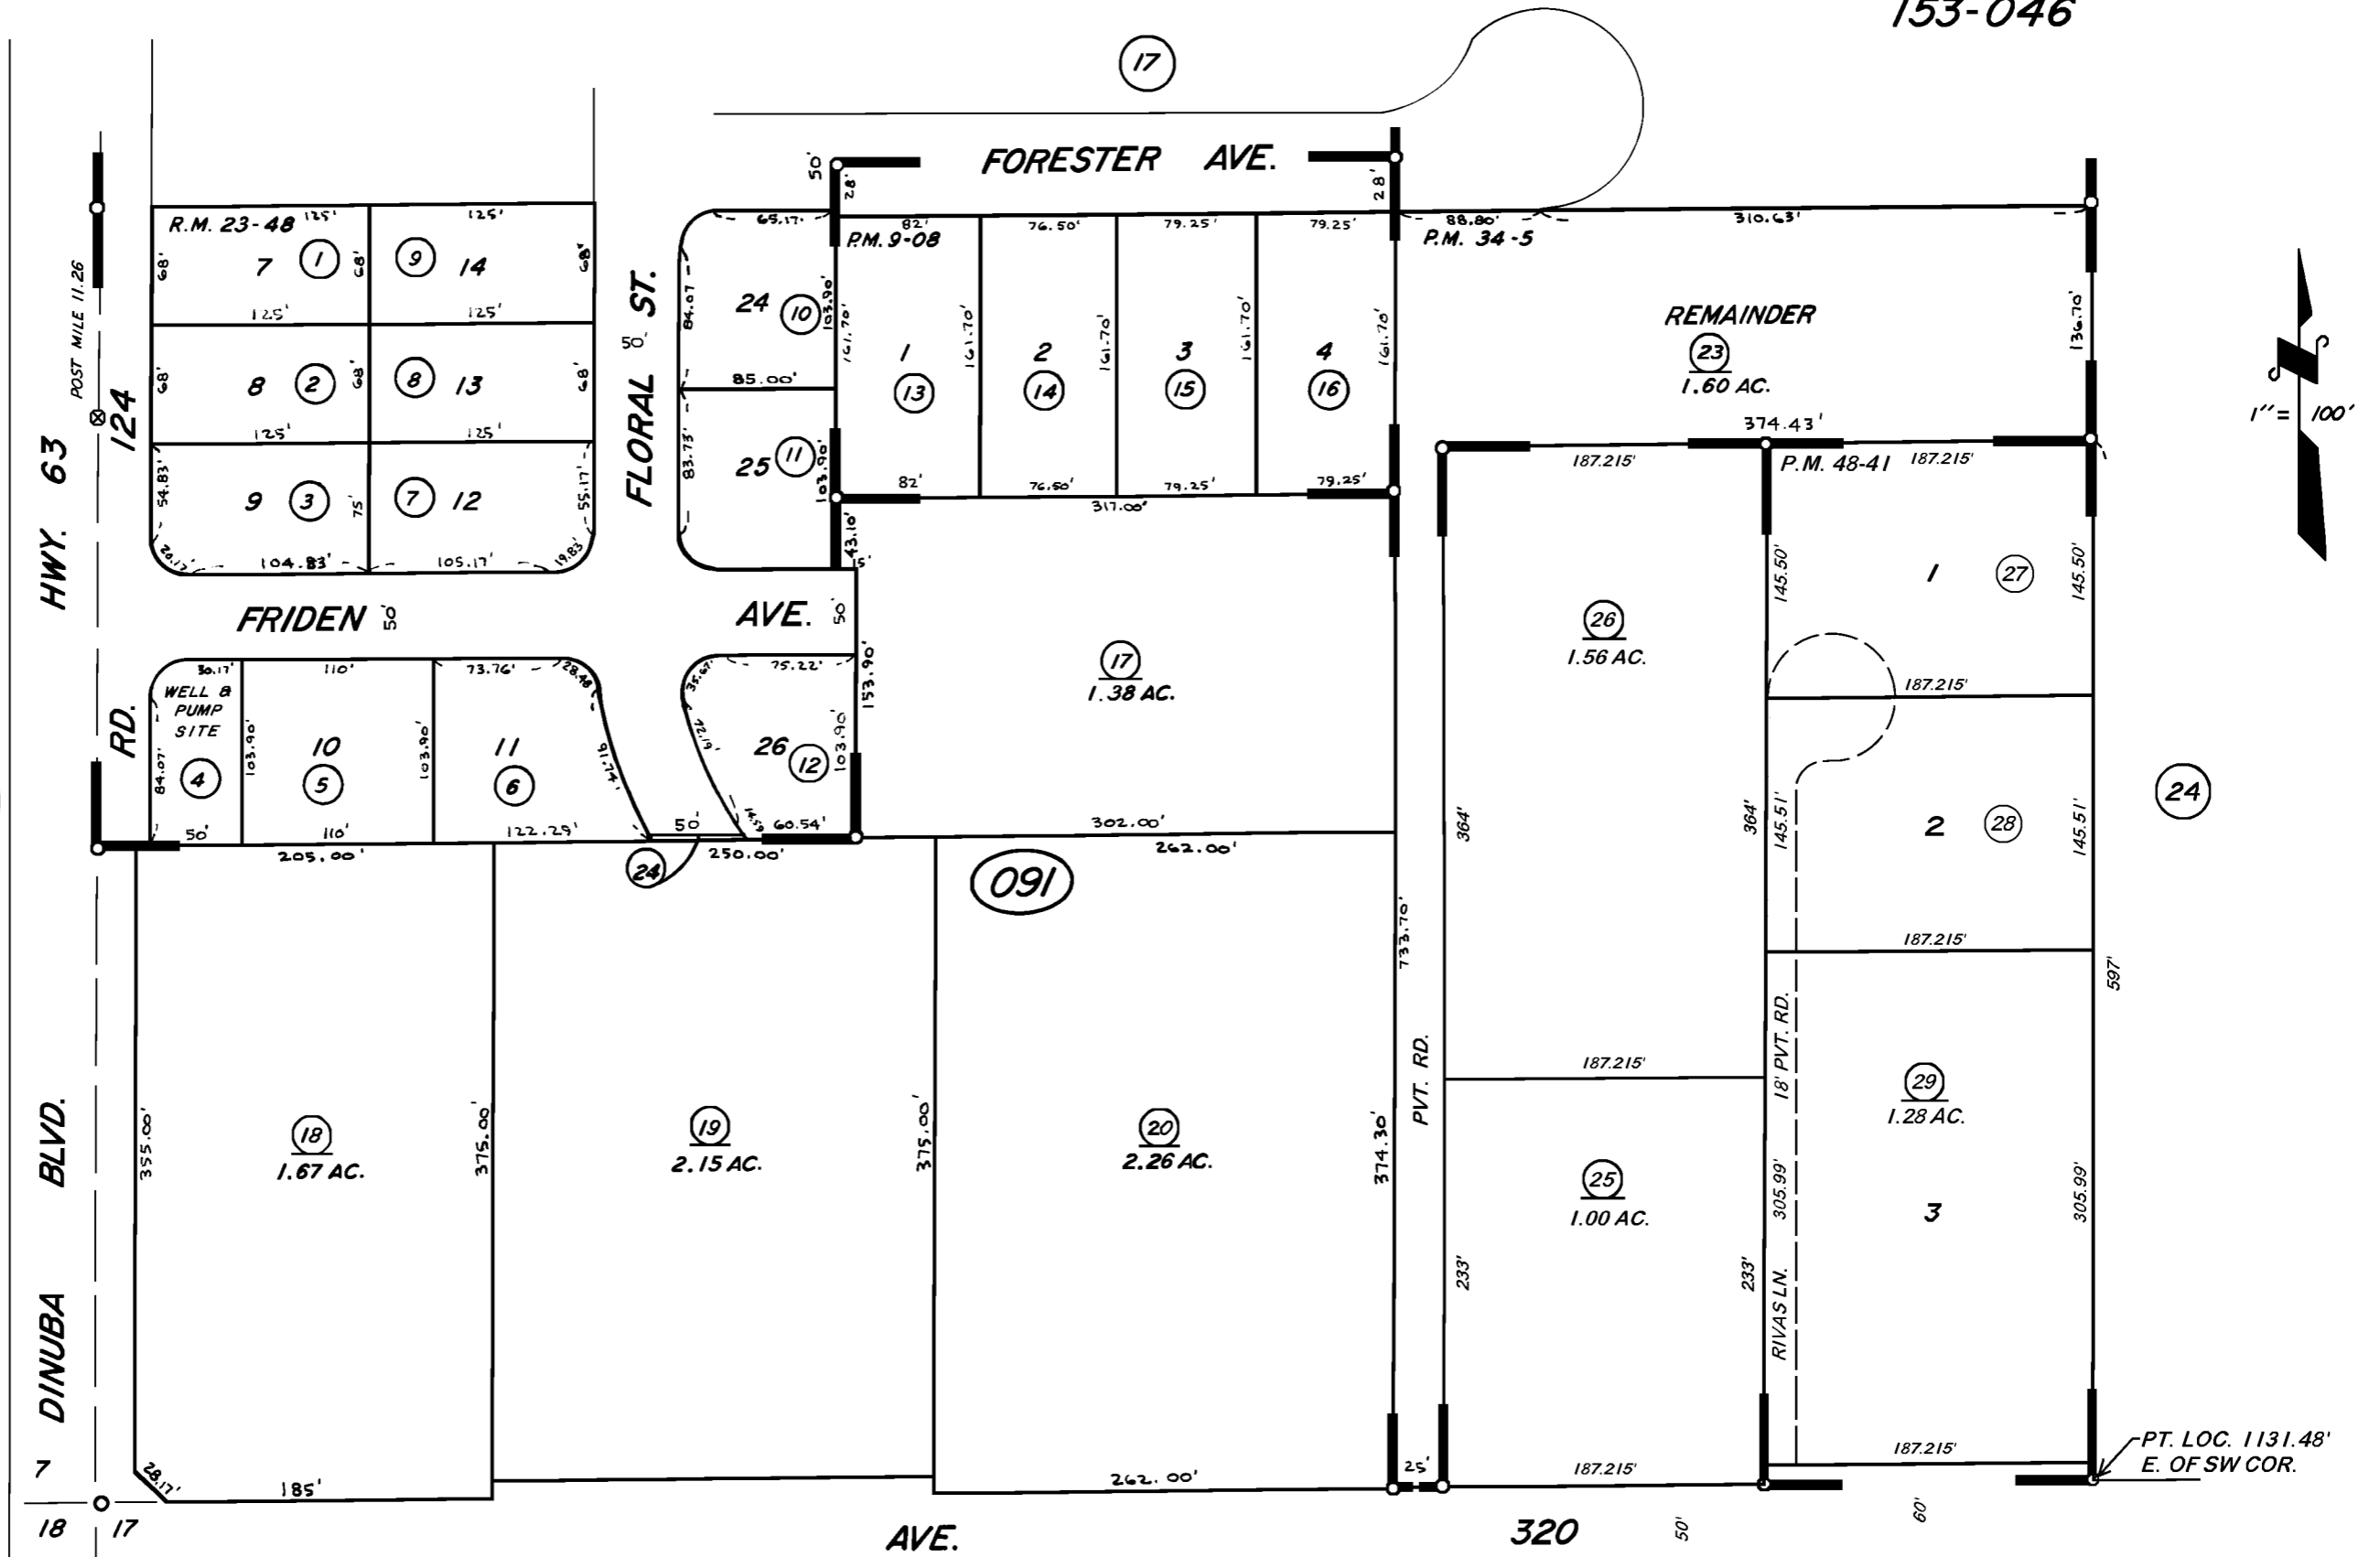

REVISED: 09/09/2008
REASON: 2006-0003735
TECHNICIAN: CBT

BK 78

POR. TRACT 359, R.M. 23-48
PARCEL MAP 808, P.M. 9-08
POR. PARCEL MAP 3303, P.M. 34-05
PARCEL MAP NO. 4736, P.M. 48-41

8

ASSESSOR'S MAPS BK. 79 , PG. 09
COUNTY OF TULARE, CALIF.

NOTE — ASSESSOR'S BLOCK NUMBERS SHOWN IN ELLIPSES
ASSESSOR'S PARCEL NUMBERS SHOWN IN CIRCLES