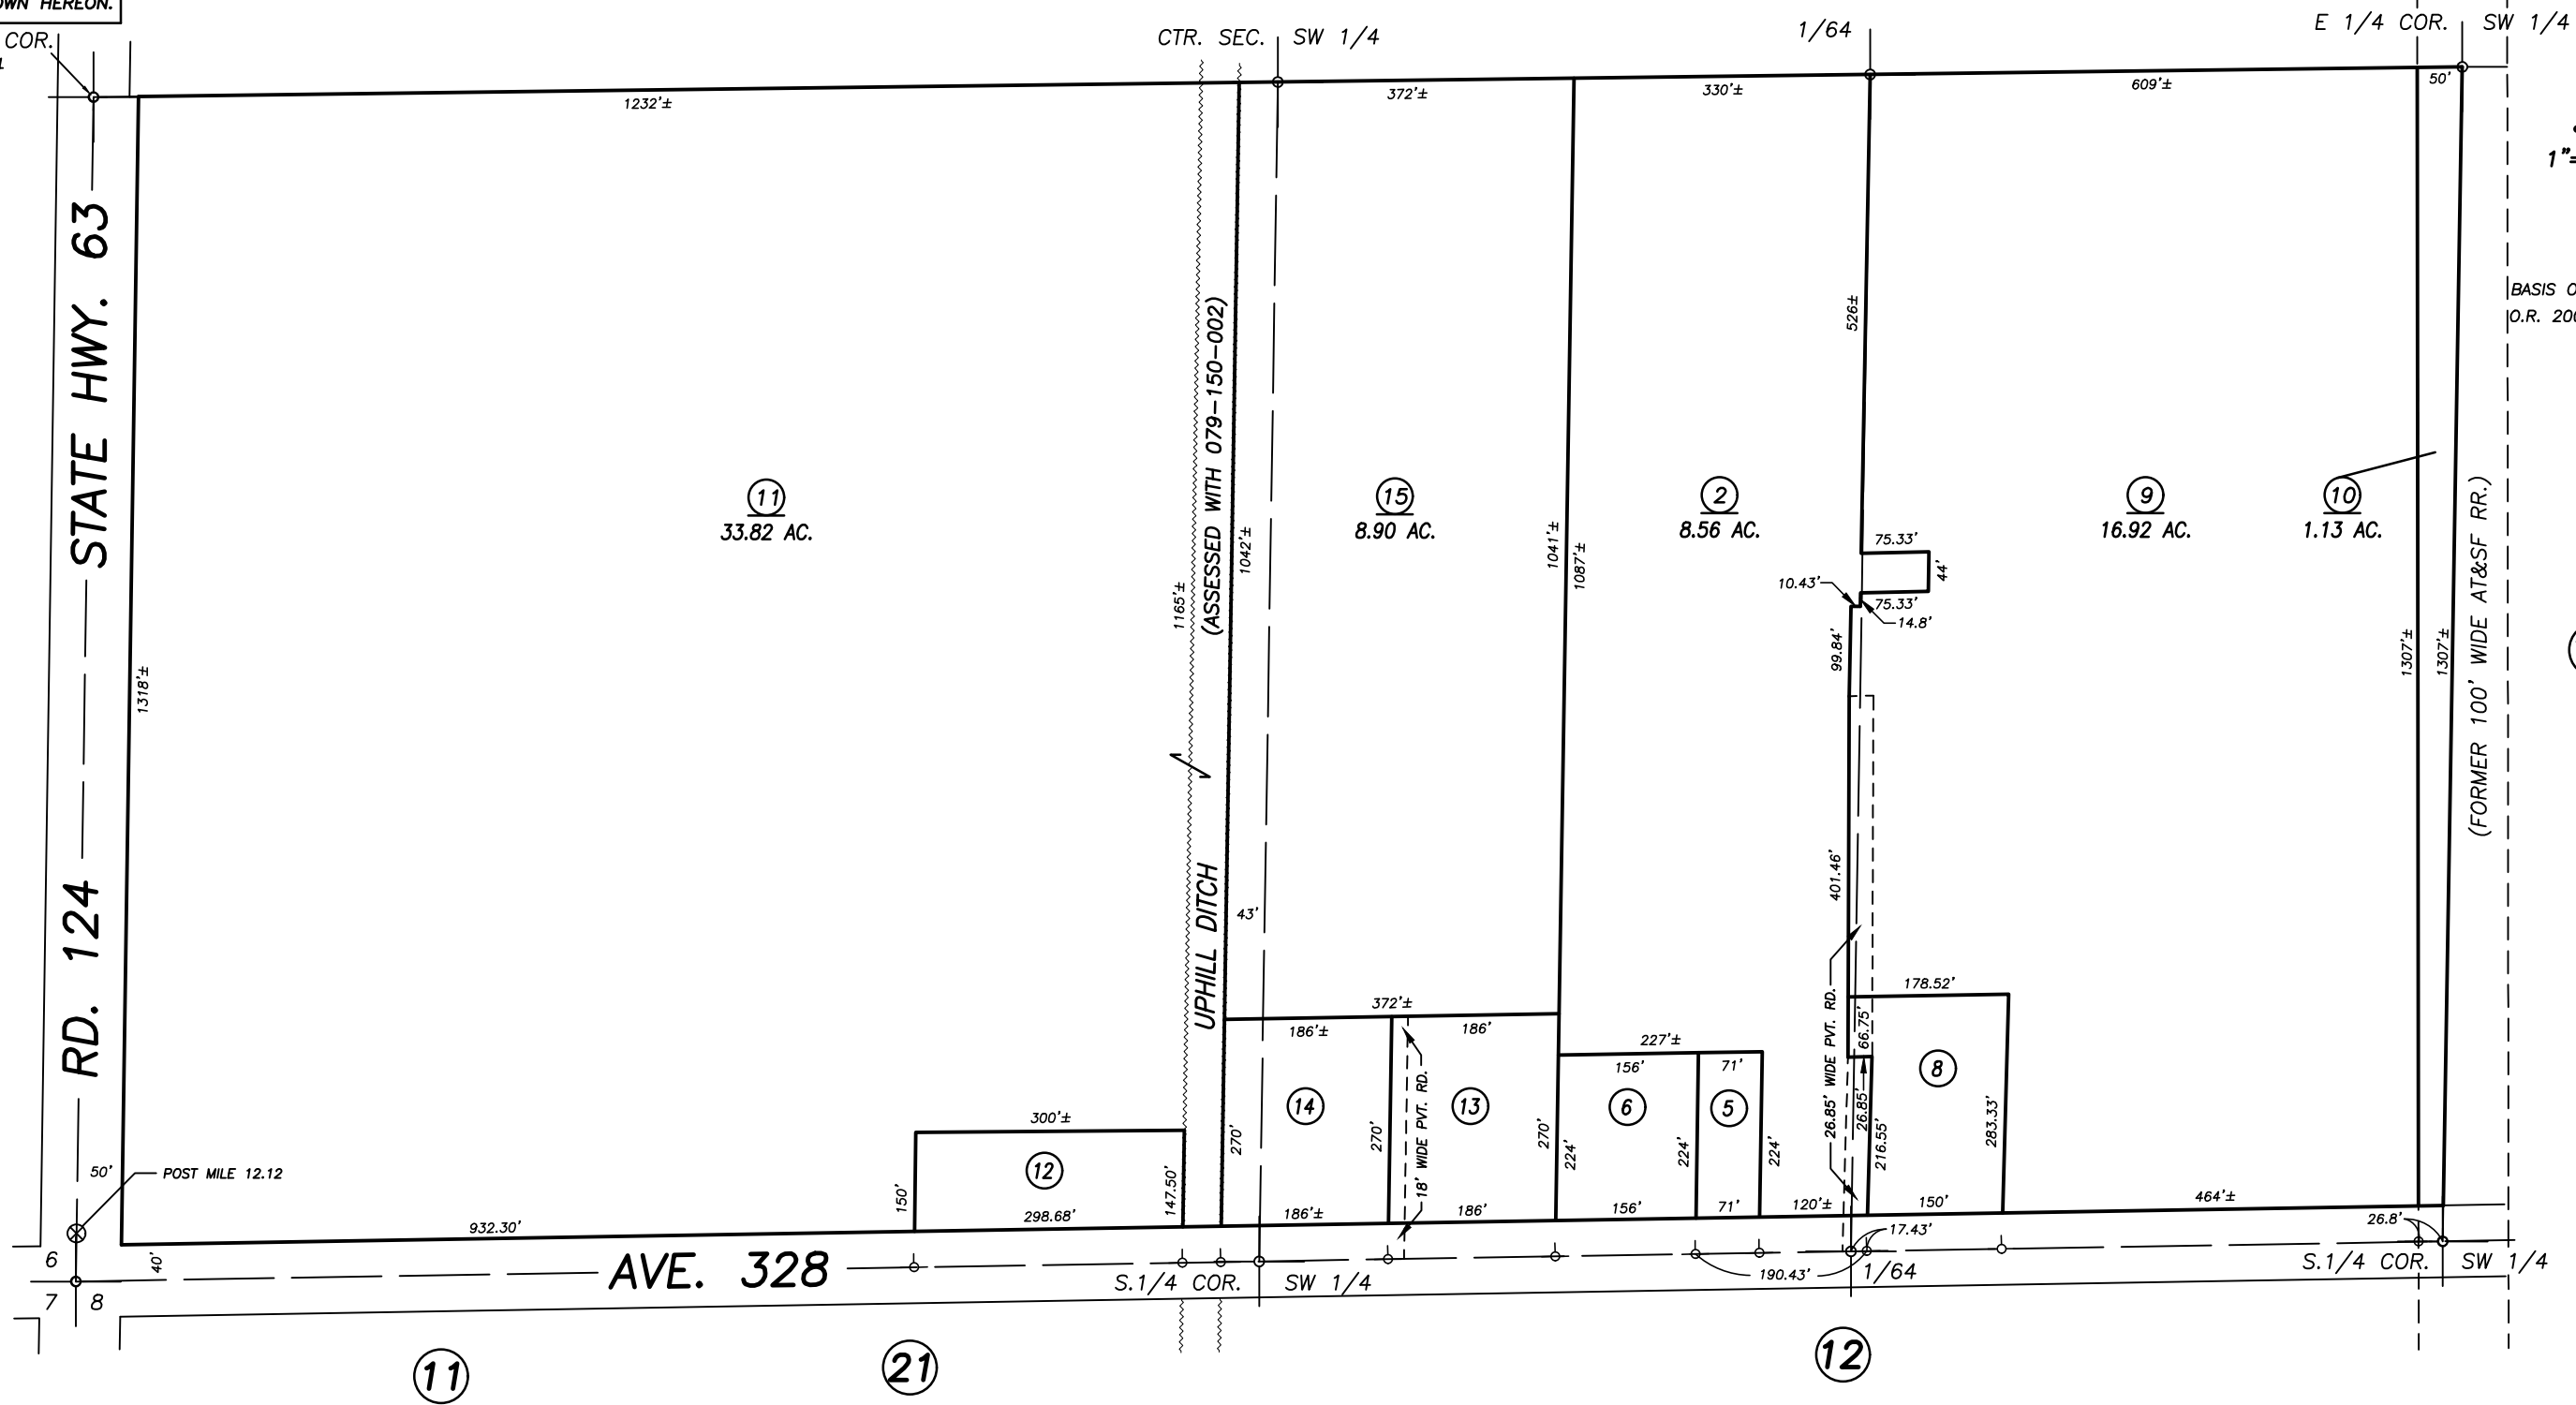

**DISCLAIMER**  
THIS MAP WAS PREPARED FOR LOCAL PROPERTY ASSESSMENT PURPOSES ONLY AND THE PARCELS SHOWN HEREON MAY NOT COMPLY WITH STATE AND LOCAL SUBDIVISION ORDINANCES, AND NO LIABILITY IS ASSUMED FOR THE USE OF THE INFORMATION SHOWN HEREON.

Bk. 078

VICINITY OF VISALIA  
ASSESSOR'S MAPS BK. 079 , PG. 14  
COUNTY OF TULARE, CALIFORNIA, U.S.A.