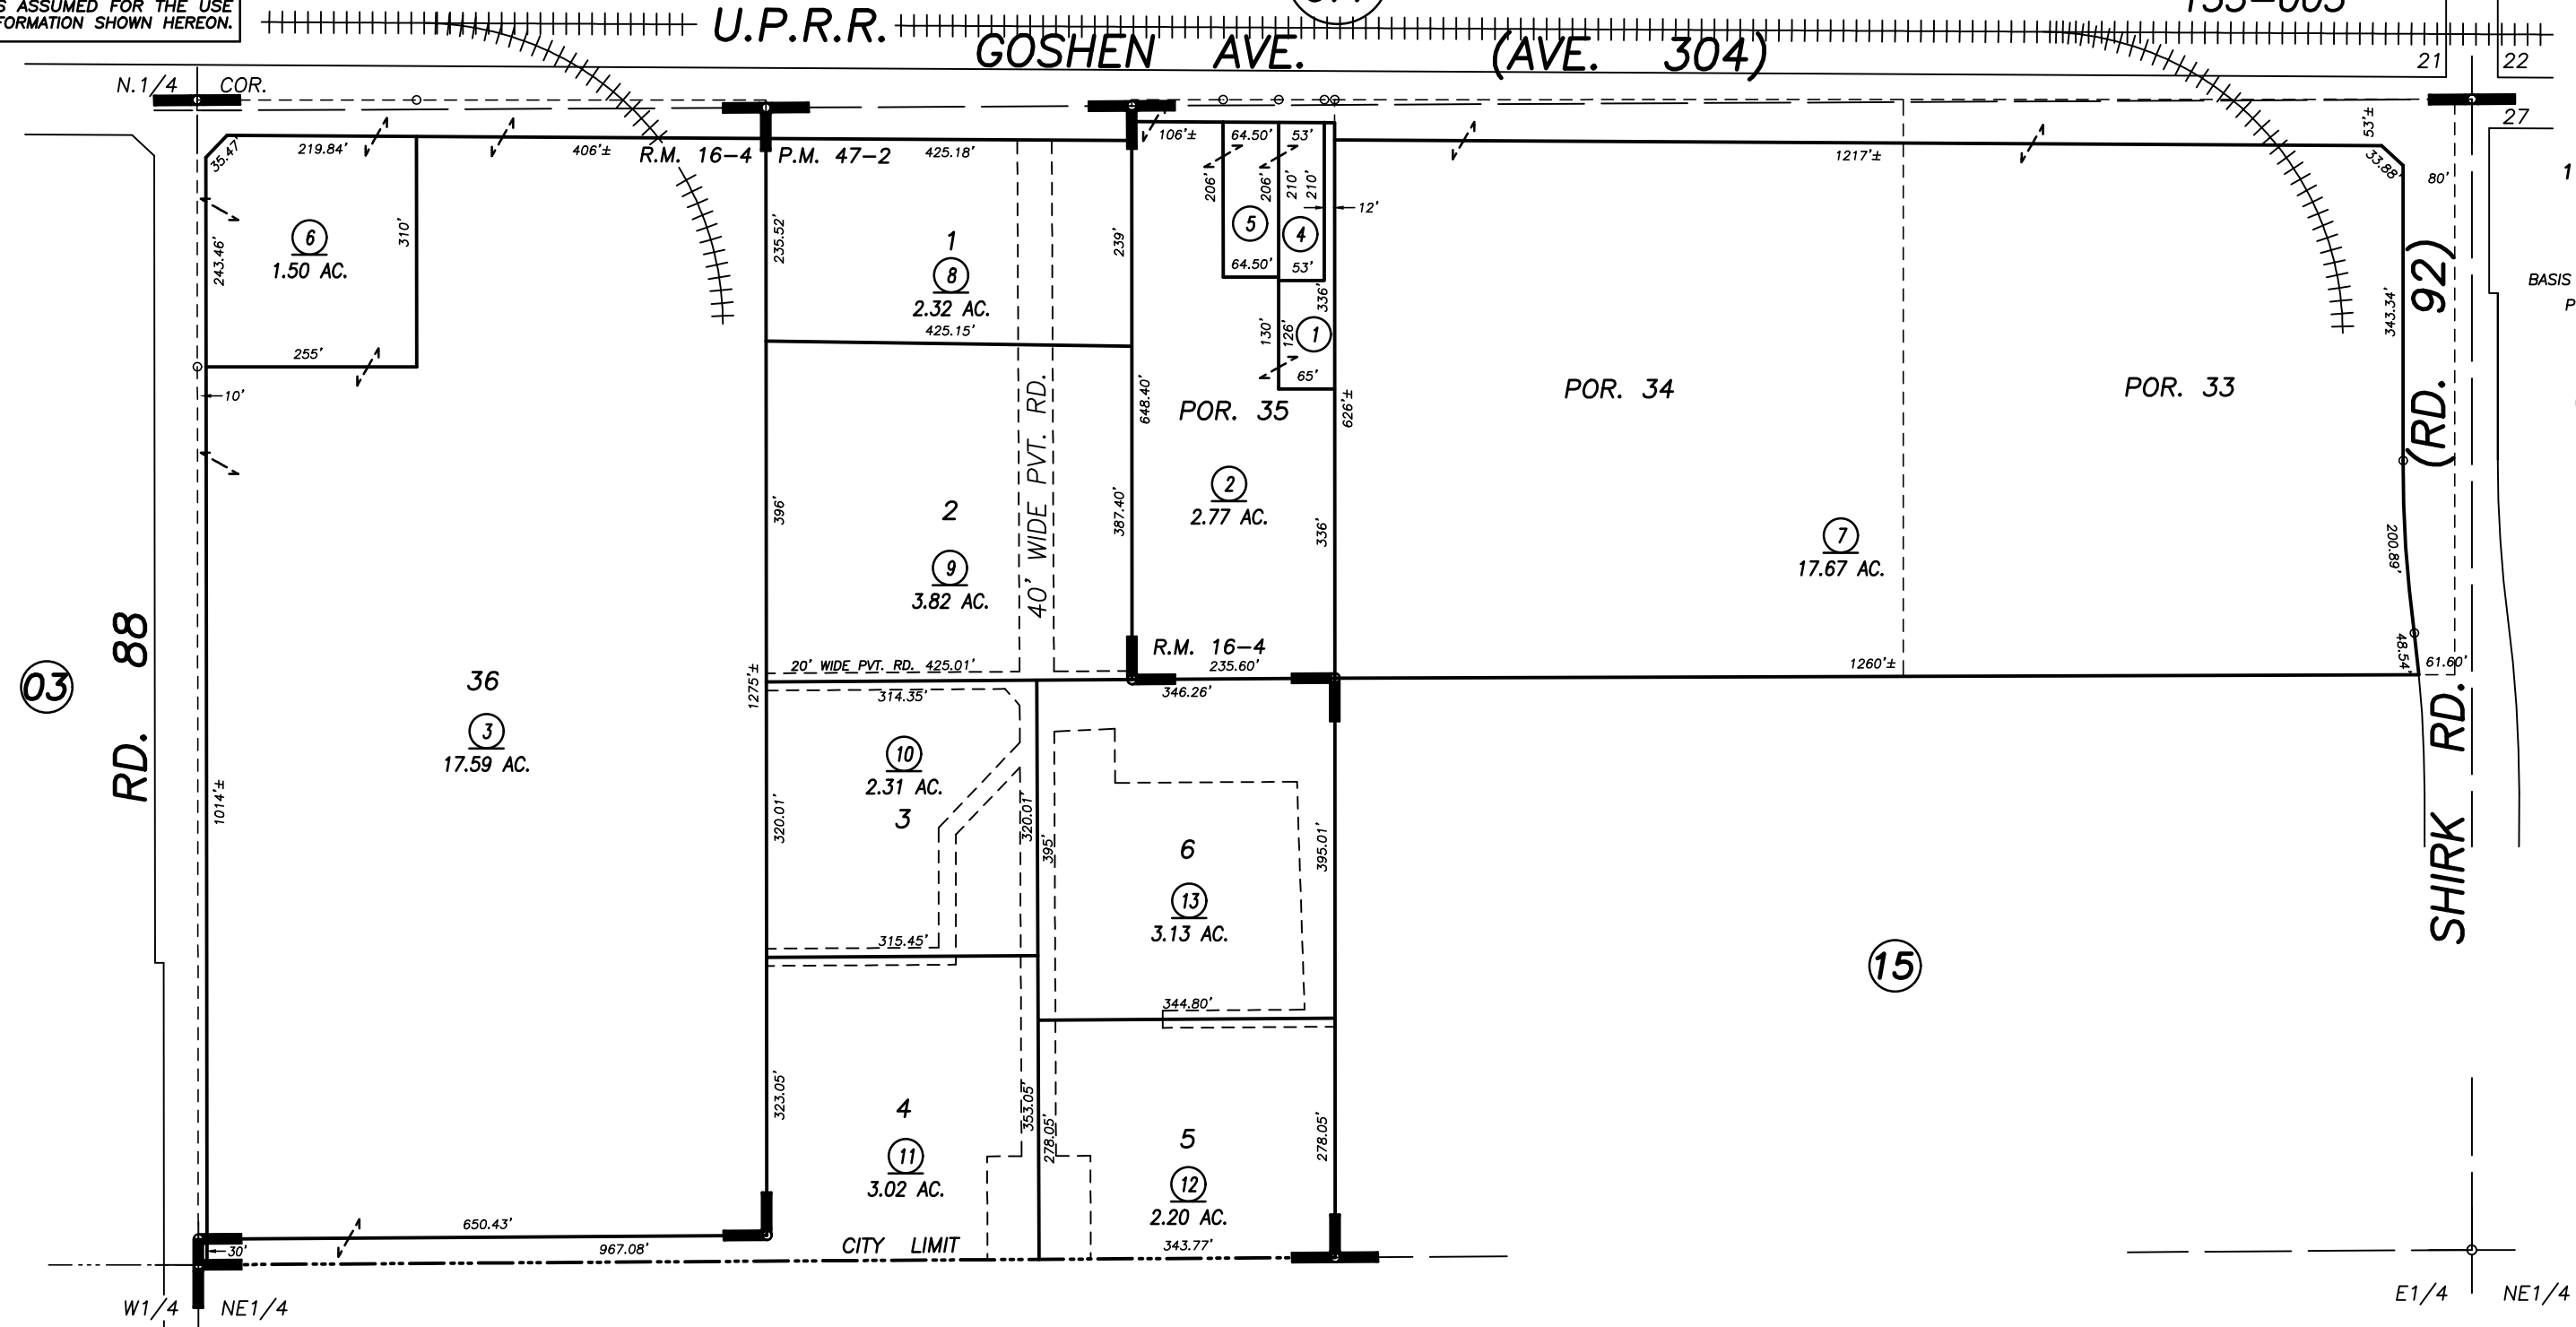

N1/2 OF NE1/4 SEC.28, T.18S., R.24E., M.D.B.&M.

Tax Area Codes **081-14**

006-114
006-209
153-003

DISCLAIMER
THIS MAP WAS PREPARED FOR LOCAL PROPERTY ASSESSMENT PURPOSES ONLY AND THE PARCELS SHOWN HEREON MAY NOT COMPLY WITH STATE AND LOCAL SUBDIVISION ORDINANCES, AND NO LIABILITY IS ASSUMED FOR THE USE OF THE INFORMATION SHOWN HEREON.

Bk. 077

BASIS OF BEARINGS:
P.M. 47-2

Bk. 085

POR. KELSEY TRACT, R.M. 16-4
PARCEL MAP NO. 4597, P.M. 47-2

VICINITY OF VISALIA
ASSESSOR'S MAPS BK. 081 , PG. 14
COUNTY OF TULARE, CALIFORNIA, U.S.A.

NOTE: Assessor's Parcel Numbers Shown in Circles (1) (123) Assessor's Block Numbers Shown in Elipses