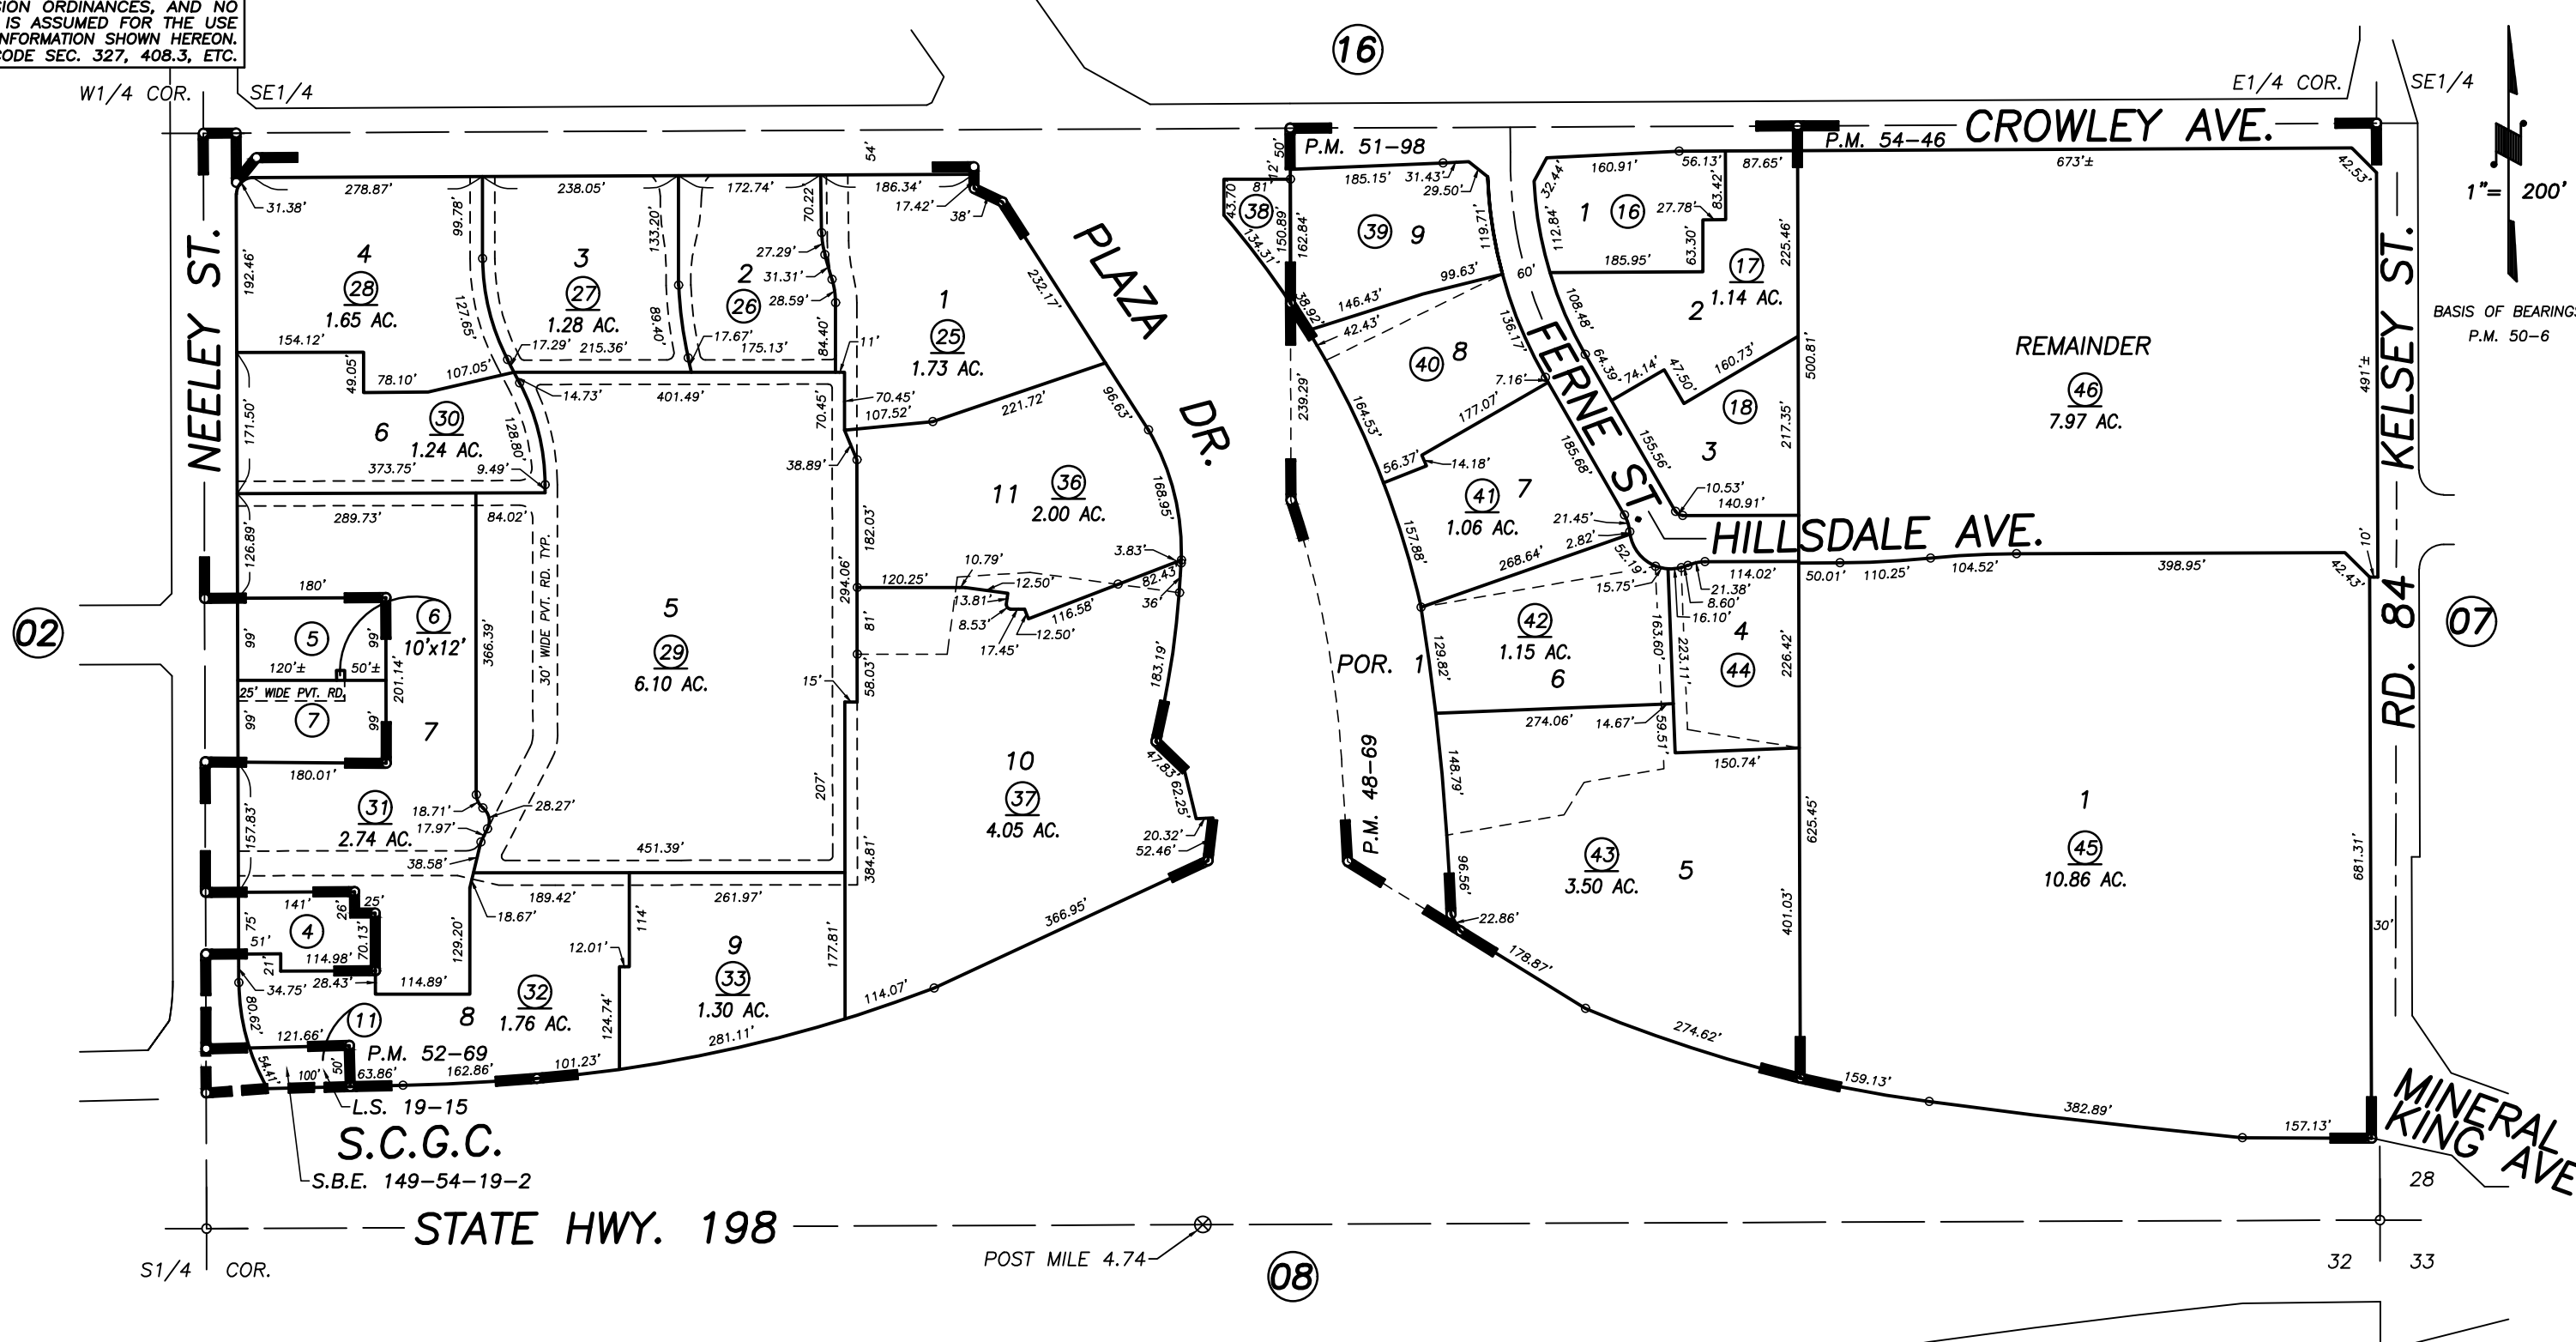

DISCLAIMER
THIS MAP WAS PREPARED FOR LOCAL PROPERTY ASSESSMENT PURPOSES ONLY AND THE PARCELS SHOWN HEREON MAY NOT COMPLY WITH STATE AND LOCAL SUBDIVISION ORDINANCES, AND NO LIABILITY IS ASSUMED FOR THE USE OF THE INFORMATION SHOWN HEREON. R & T CODE SEC. 327, 408.3, ETC.

RECORD OF SURVEY, L.S. 19-15
PARCEL MAP NO. 4764, P.M. 48-69
PARCEL MAP NO. 5091, P.M. 51-98
PARCEL MAP NO. 5162, P.M. 52-69
PARCEL MAP NO. 5338, P.M. 54-46

CITY OF VISALIA
ASSESSOR'S MAPS BK. 081 , PG. 17
COUNTY OF TULARE, CALIFORNIA, U.S.A.

NOTE: Assessor's Parcel Numbers Shown in Circles
Assessor's Block Numbers Shown in Ellipses

2021-0077855	12/06/2021	WAC
REVISION	DATE	TECH