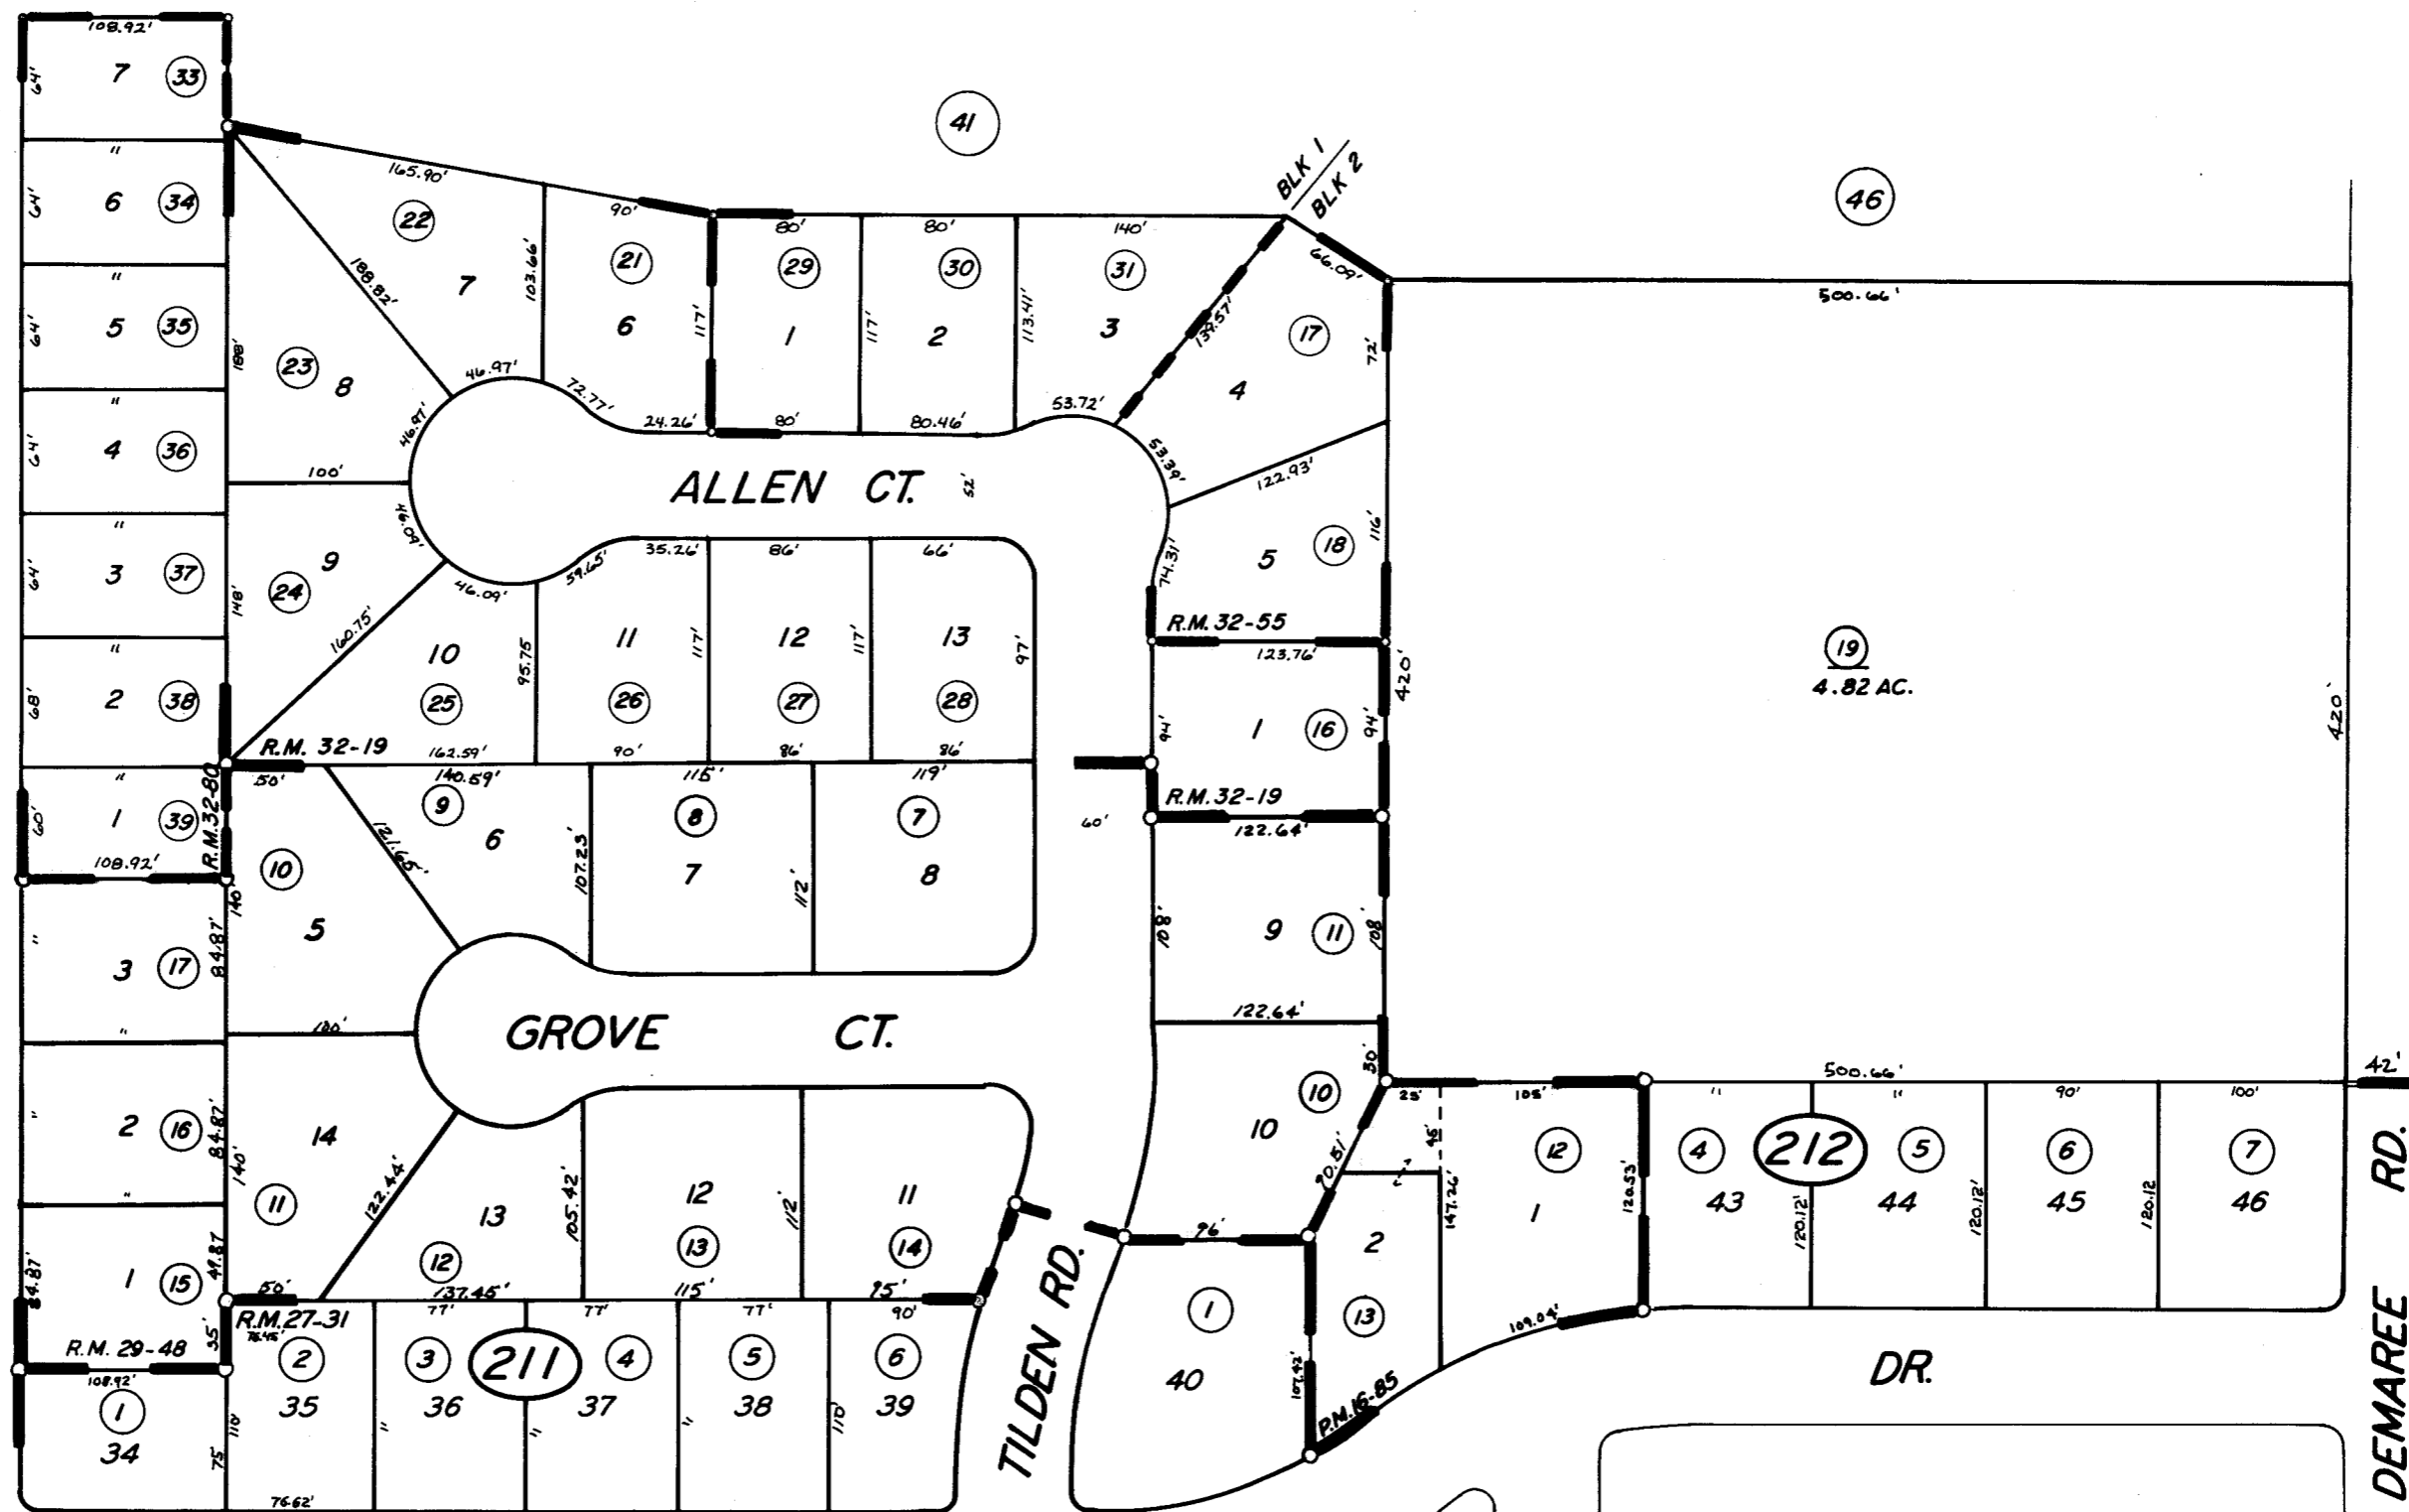

39

27

27

CHINOWTH RD.

BK. 89

POR. HYDE PARK WEST UNIT NO. 1 R.M. 27-31
 HYDE PARK WEST UNIT NO. 3 R.M. 29-48
 PARCEL MAP 1584 P.M. 16-85
 HYDE PARK WEST UNIT NO. 4 R.M. 32-19
 HYDE PARK WEST UNIT NO. 5 R.M. 32-55 (PHASE 1)
 HYDE PARK WEST UNIT NO. 6 R.M. 32-80

ASSESSOR'S BLOCK NUMBERS SHOWN IN ELIPSES
 ASSESSOR'S PARCEL NUMBERS SHOWN IN CIRCLES

CITY OF VISALIA
 ASSESSOR'S MAPS BK. 85, PG. 21
 COUNTY OF TULARE, CALIF.