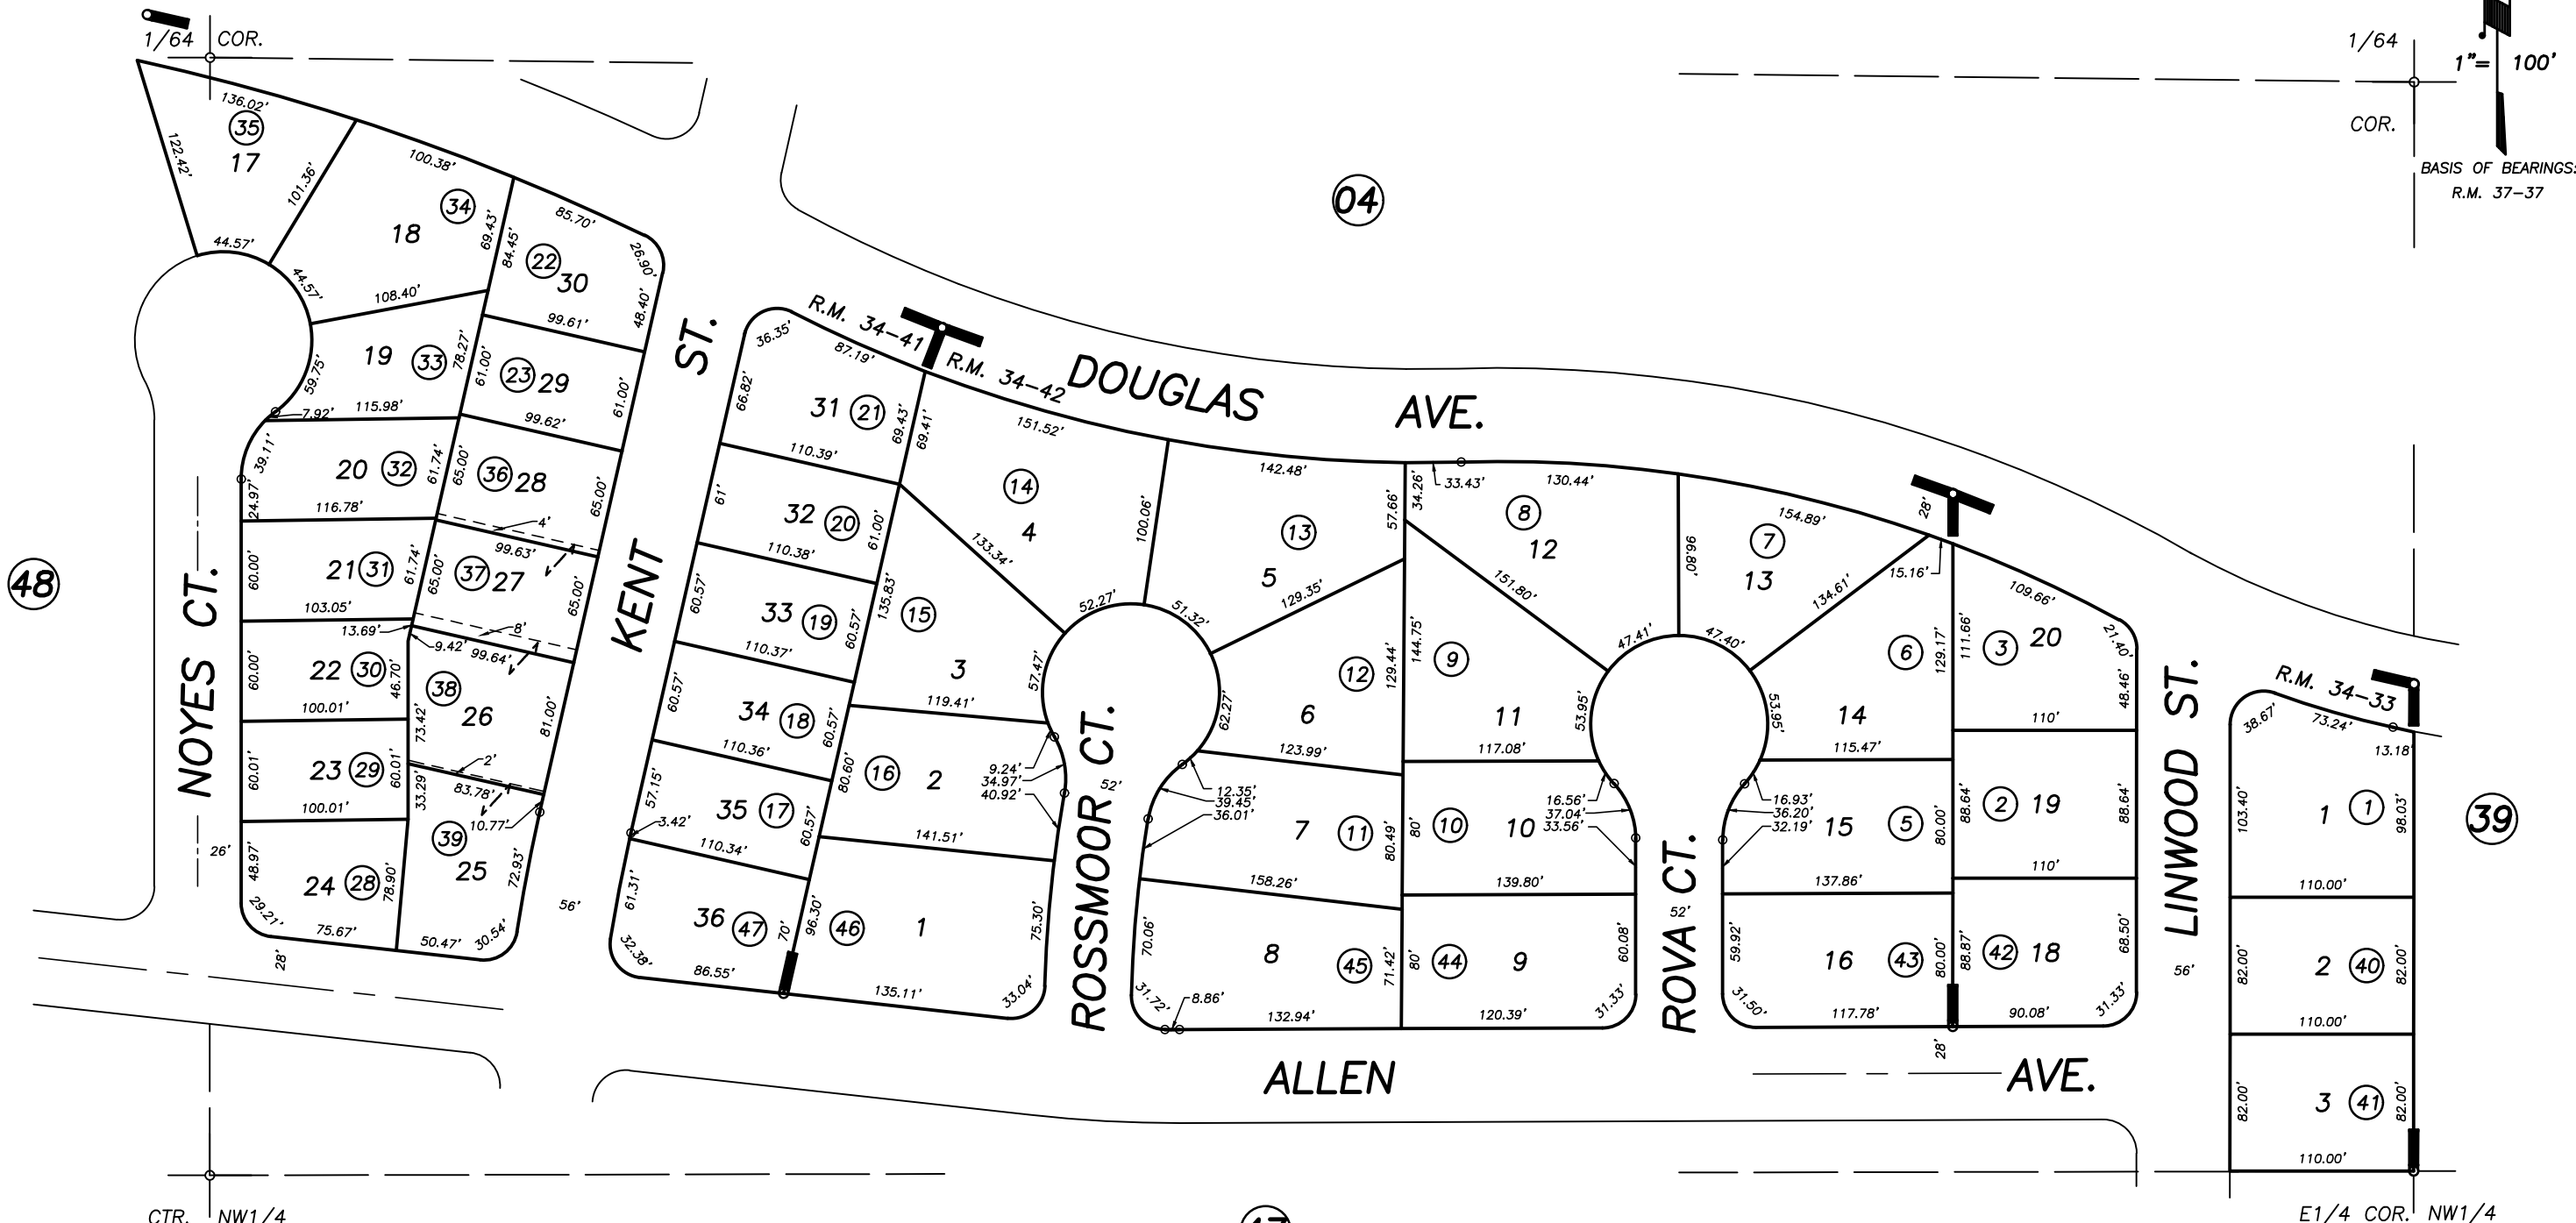

DISCLAIMER
 THIS MAP WAS PREPARED FOR LOCAL PROPERTY ASSESSMENT PURPOSES ONLY AND THE PARCELS SHOWN HEREON MAY NOT COMPLY WITH STATE AND LOCAL SUBDIVISION ORDINANCES, AND NO LIABILITY IS ASSUMED FOR THE USE OF THE INFORMATION SHOWN HEREON.

POR.NE1/4 OF NW1/4 SEC.26, T.18S., R.24E., M.D.B.&M

Tax Area Codes **085-49**
 006-000

POR. KEY WEST, R.M. 34-33
 POR. ROBINWOOD ESTATES NO.3, R.M. 34-41
 POR. KEY WEST NO.2, R.M. 34-42

CITY OF VISALIA
ASSESSOR'S MAPS BK. 085 , PG. 49
COUNTY OF TULARE, CALIFORNIA, U.S.A.

NOTE: Assessor's Parcel Numbers Shown in Circles (1) 123
 Assessor's Block Numbers Shown in Elipses

CAD CONVERSION	07/31/2003	RJL
REVISION	DATE	TECH