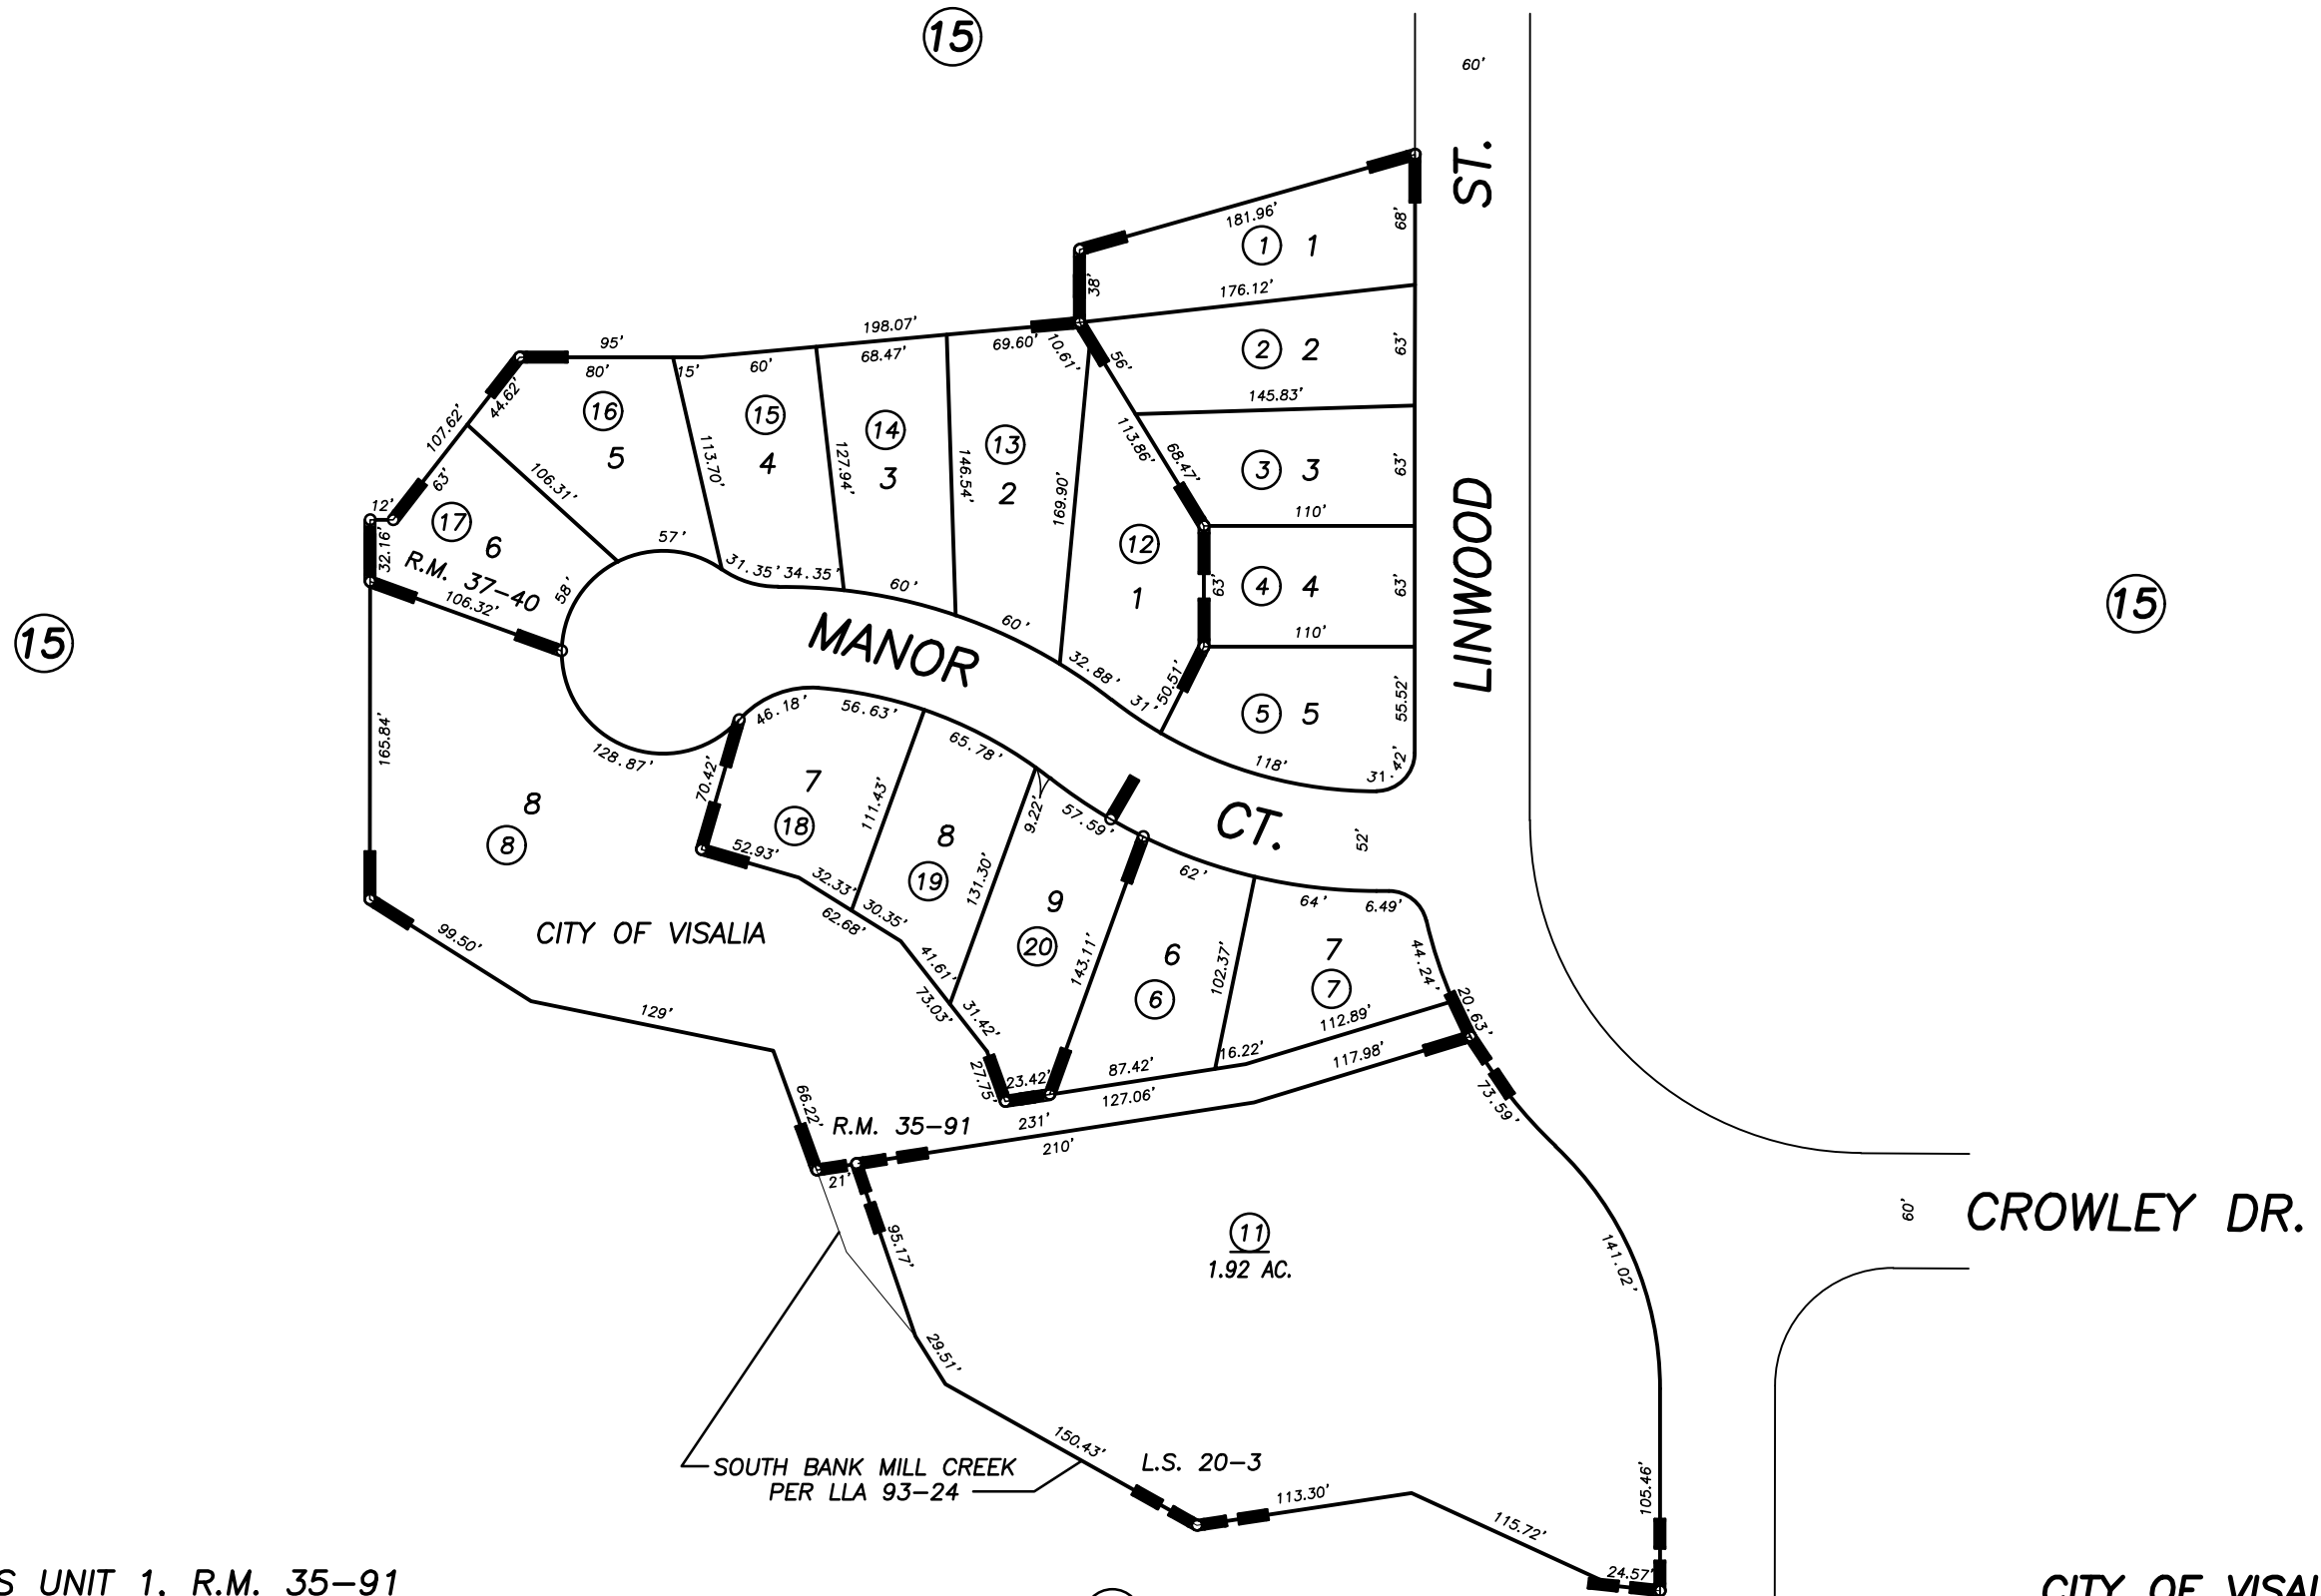

**DISCLAIMER**  
THIS MAP WAS PREPARED FOR LOCAL PROPERTY ASSESSMENT PURPOSES ONLY AND THE PARCELS SHOWN HEREON MAY NOT COMPLY WITH STATE AND LOCAL SUBDIVISION ORDINANCES, AND NO LIABILITY IS ASSUMED FOR THE USE OF THE INFORMATION SHOWN HEREON.

L.S. 20-3	8/11/97	KPT
REVISION	DATE	BY

WEBB ESTATES UNIT 1, R.M. 35-91  
WEBB ESTATES UNIT 2, R.M. 37-40  
RECORD OF SURVEY, L.S. 20-3

CITY OF VISALIA  
ASSESSOR'S MAPS BK. 085, PG. 50.  
COUNTY OF TULARE, CALIF.

NOTE: Assessor's Block Numbers Shown in Ellipses  
Assessor's Parcel Numbers Shown in Circles