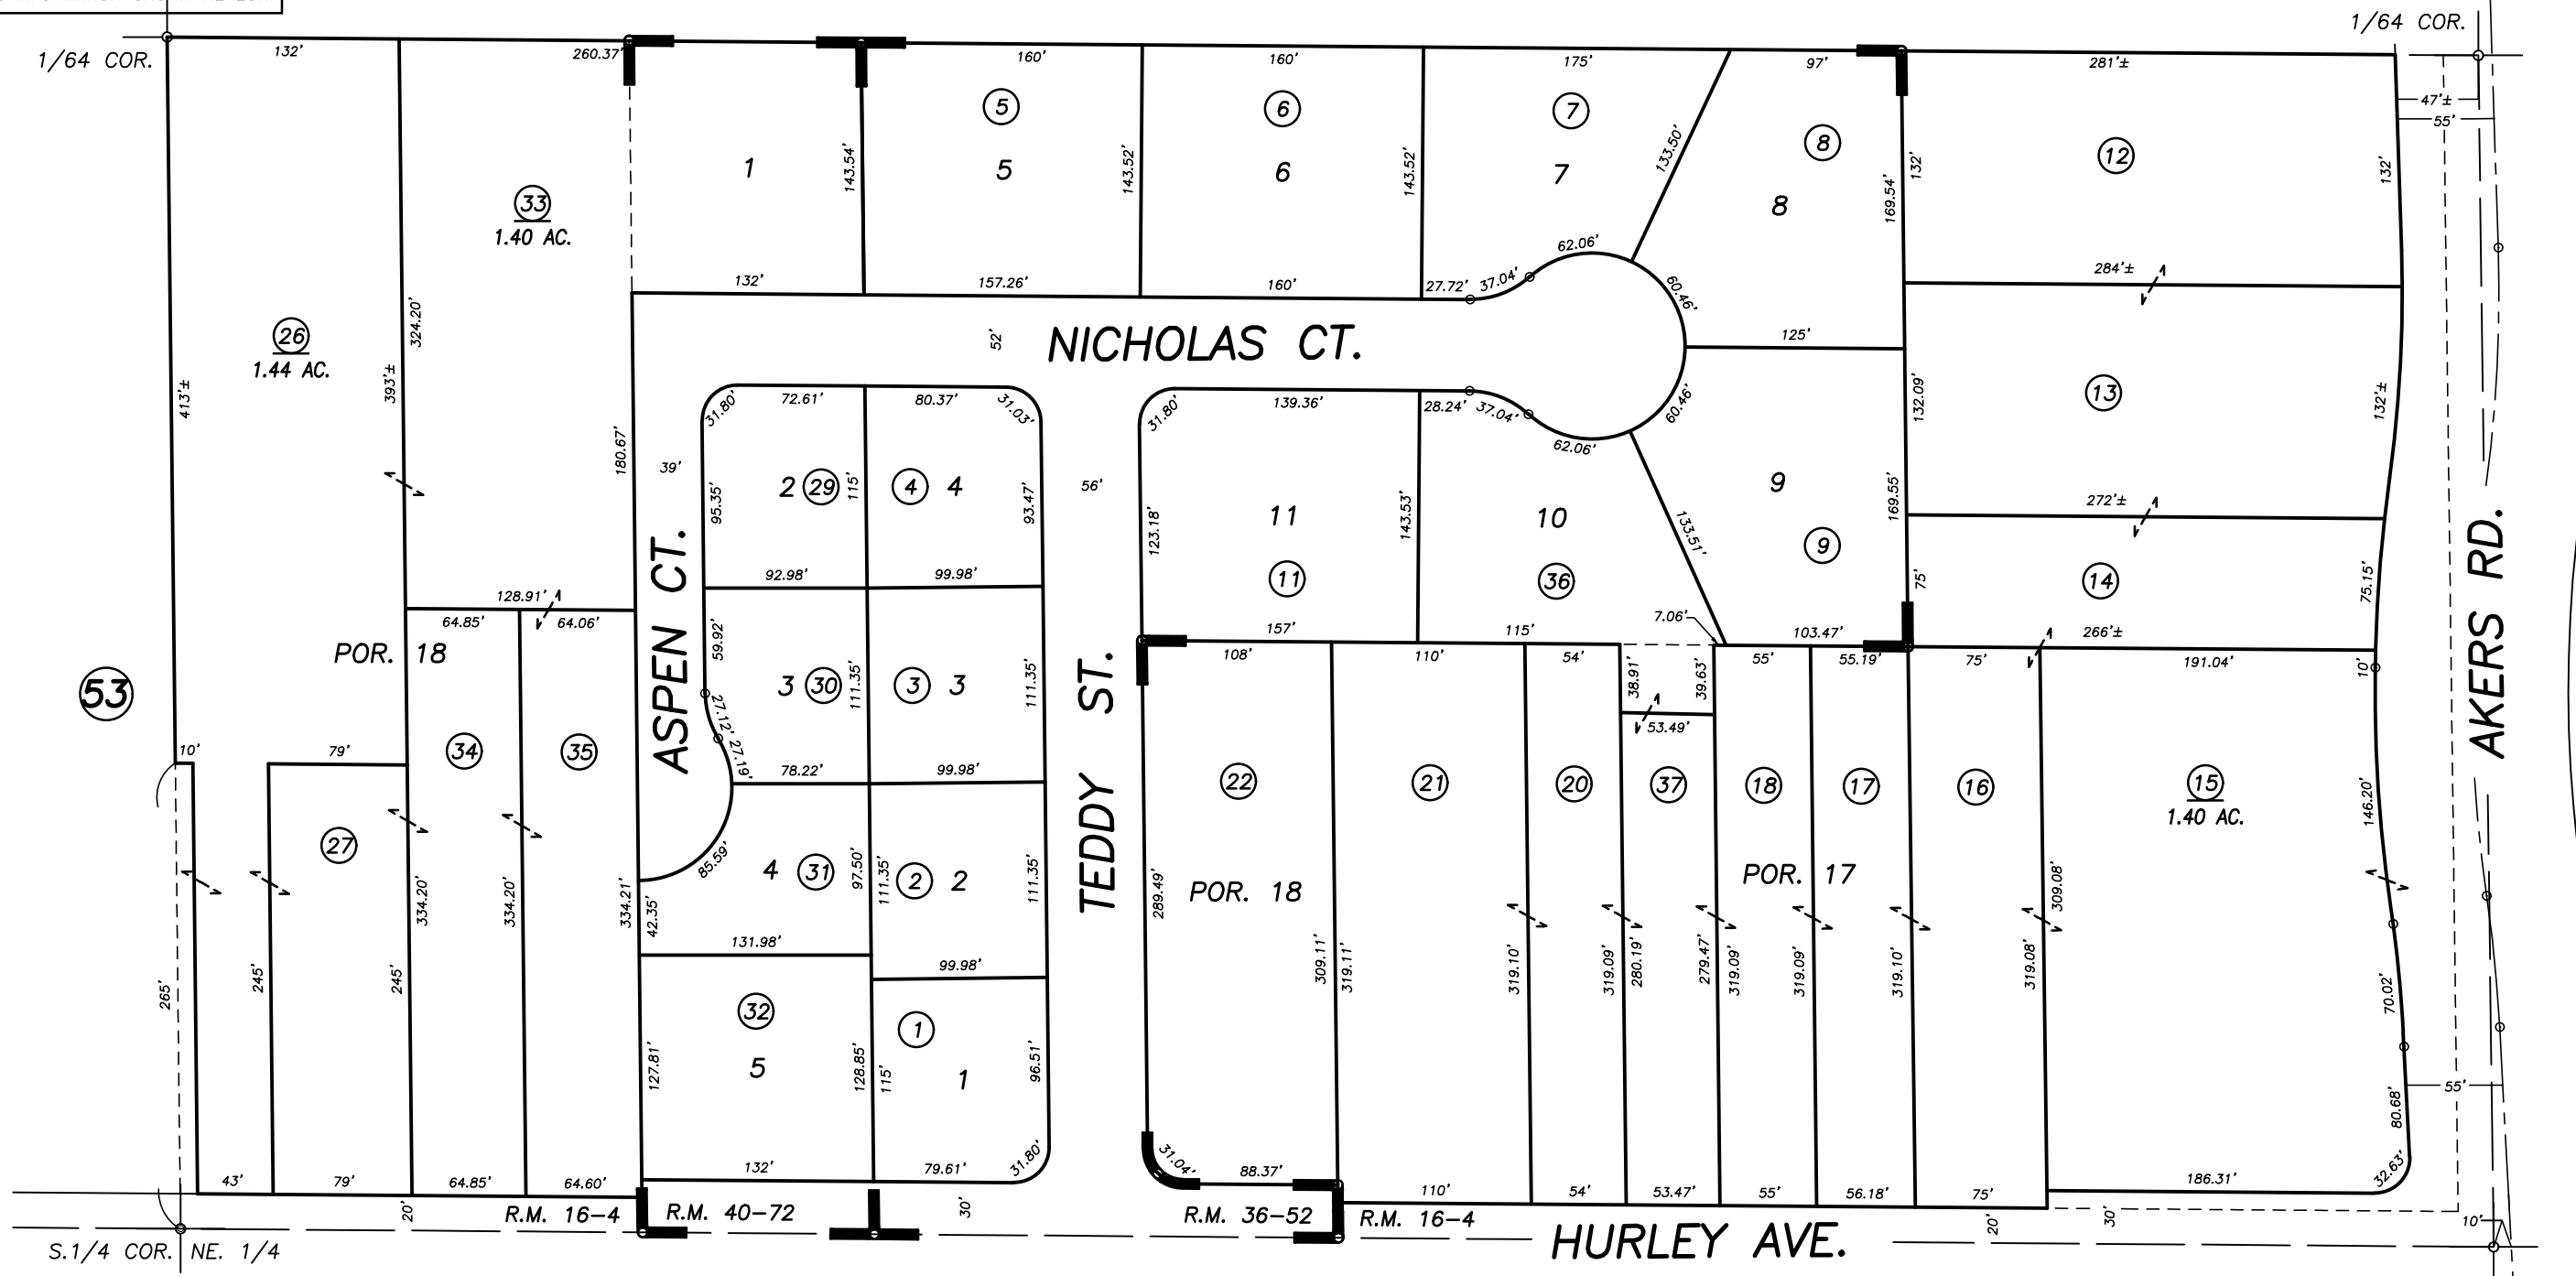

S1/2 OF SE1/4 OF NE1/4 SEC.27, T.18S., R.24E., M.D.B.&M.

Tax Area Codes 085-51

006-004
006-122
006-190

DISCLAIMER
THIS MAP WAS PREPARED FOR LOCAL PROPERTY ASSESSMENT PURPOSES ONLY AND THE PARCELS SHOWN HEREON MAY NOT COMPLY WITH STATE AND LOCAL SUBDIVISION ORDINANCES, AND NO LIABILITY IS ASSUMED FOR THE USE OF THE INFORMATION SHOWN HEREON.

36

42

43

POR. KELSEY TRACT SUBDIVISION NO. 1, R.M. 16-4
BROOKFIELD GLEN SUBDIVISION, R.M. 36-52
MARVIOLA ESTATES, R.M. 40-72

CITY OF VISALIA
ASSESSOR'S MAPS BK. 085 , PG. 51
COUNTY OF TULARE, CALIFORNIA, U.S.A.