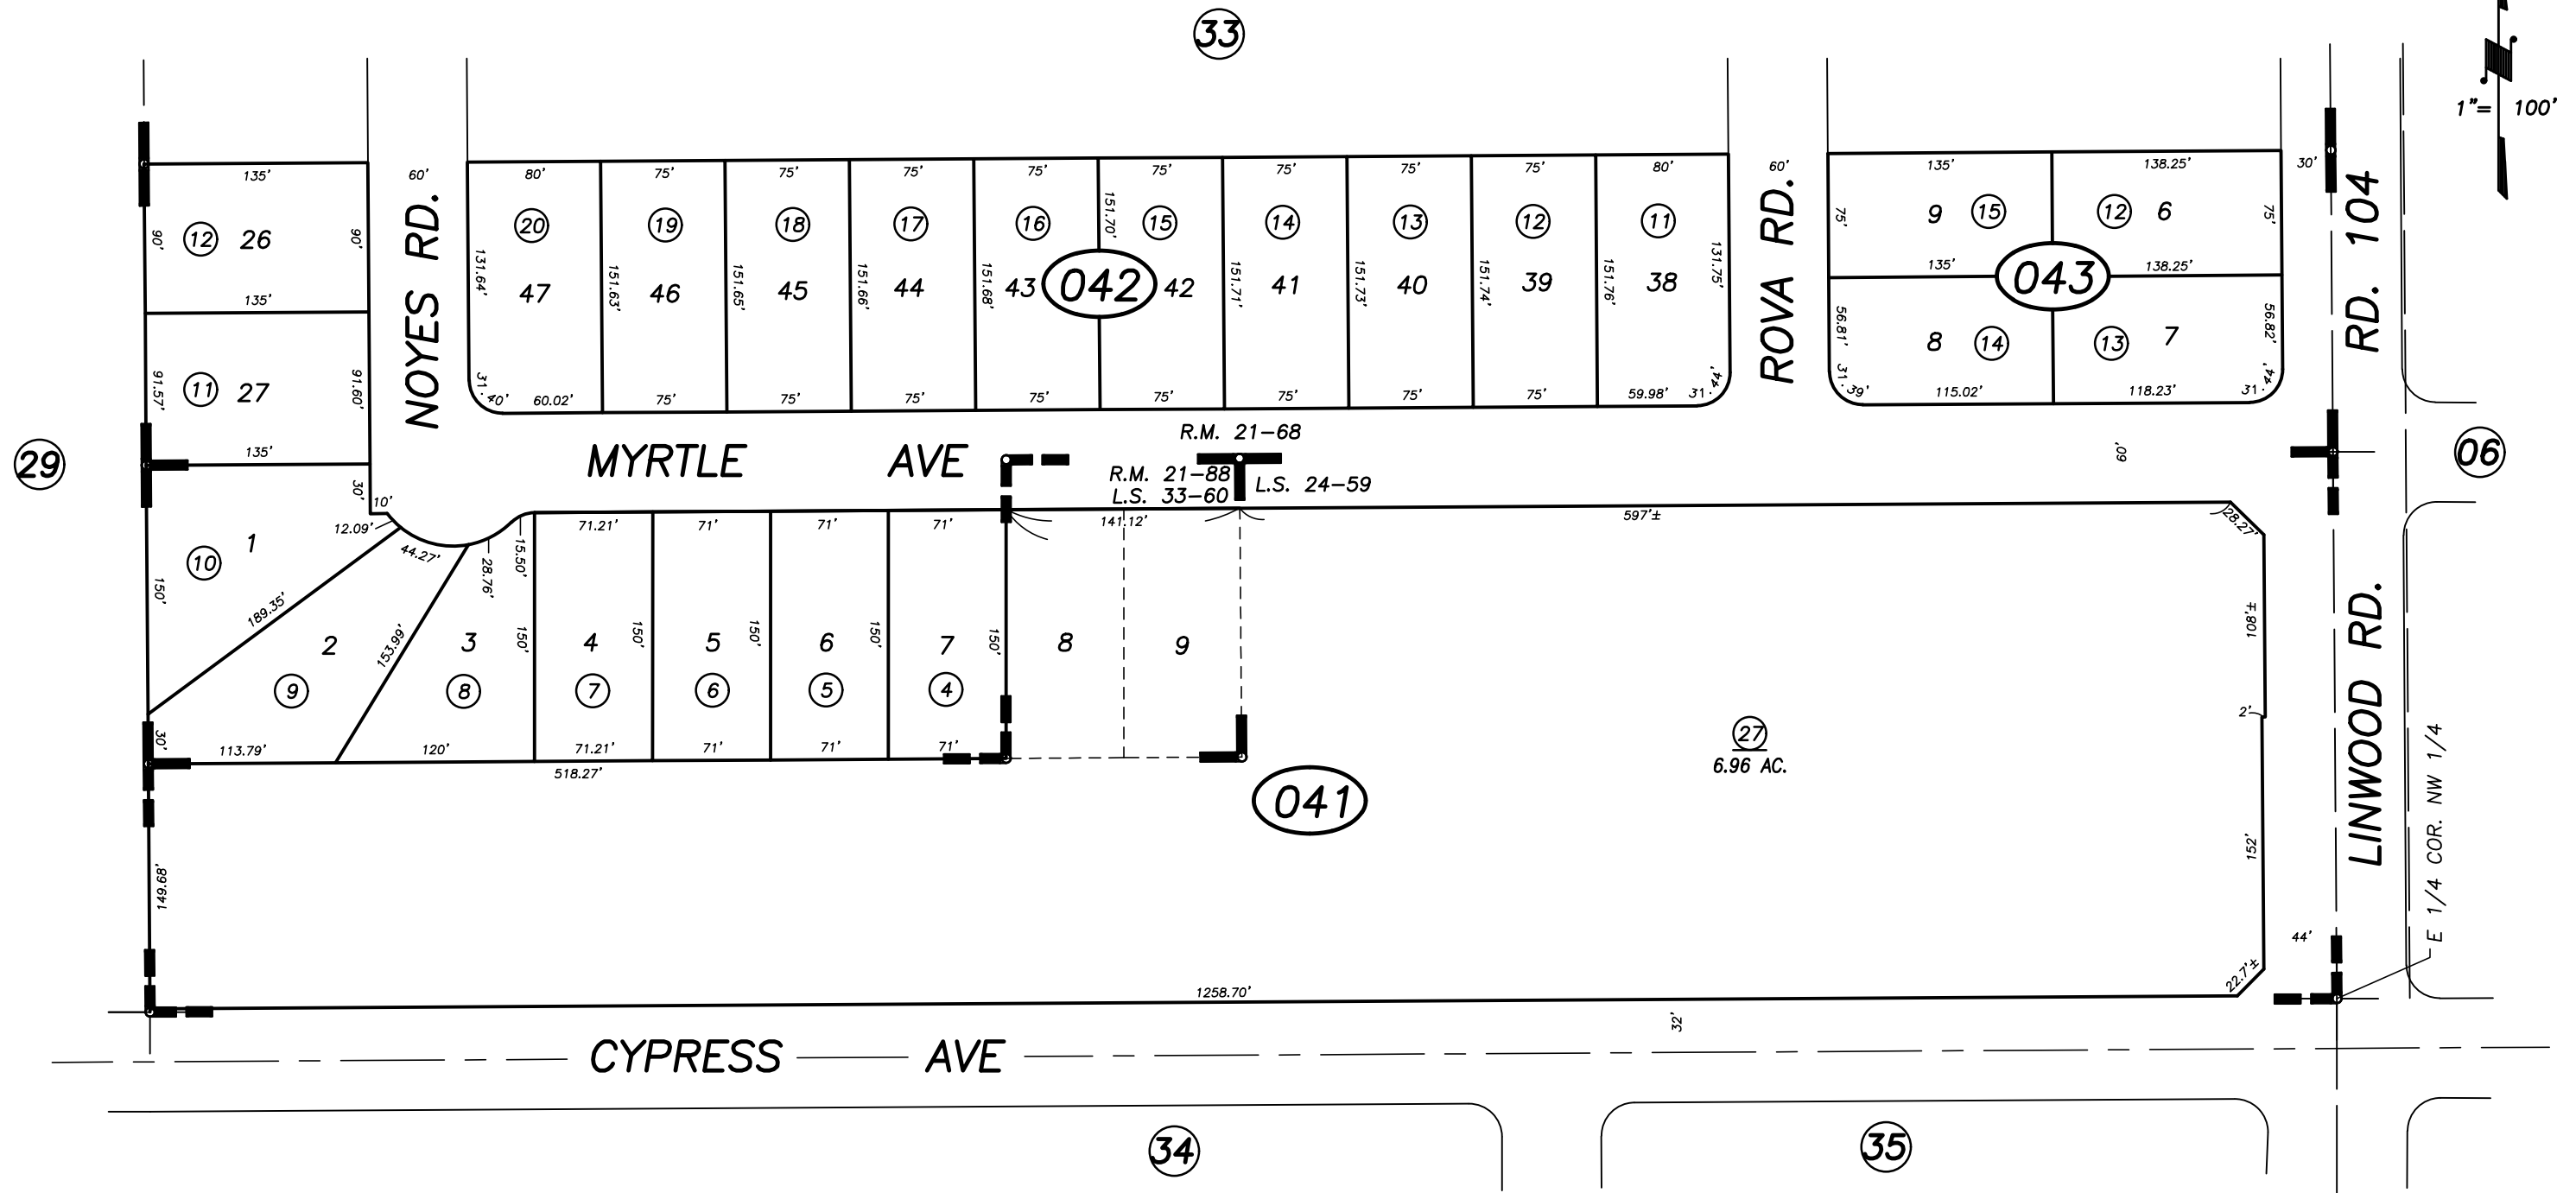

006-003
006-046

DISCLAIMER
THIS MAP WAS PREPARED FOR LOCAL PROPERTY ASSESSMENT PURPOSES ONLY AND THE PARCELS SHOWN HEREON MAY NOT COMPLY WITH STATE AND LOCAL SUBDIVISION ORDINANCES, AND NO LIABILITY IS ASSUMED FOR THE USE OF THE INFORMATION SHOWN HEREON. R & T CODE SEC. 327, 408.3, ETC.

POR. TRACT 214, R.M. 21-68
TRACT 253, R.M. 21-88
RECORD OF SURVEY, L.S. 24-59
RECORD OF SURVEY, L.S. 33-60

CITY OF VISALIA
ASSESSOR'S MAPS BK. 087 , PG. 04
COUNTY OF TULARE, CALIFORNIA, U.S.A.