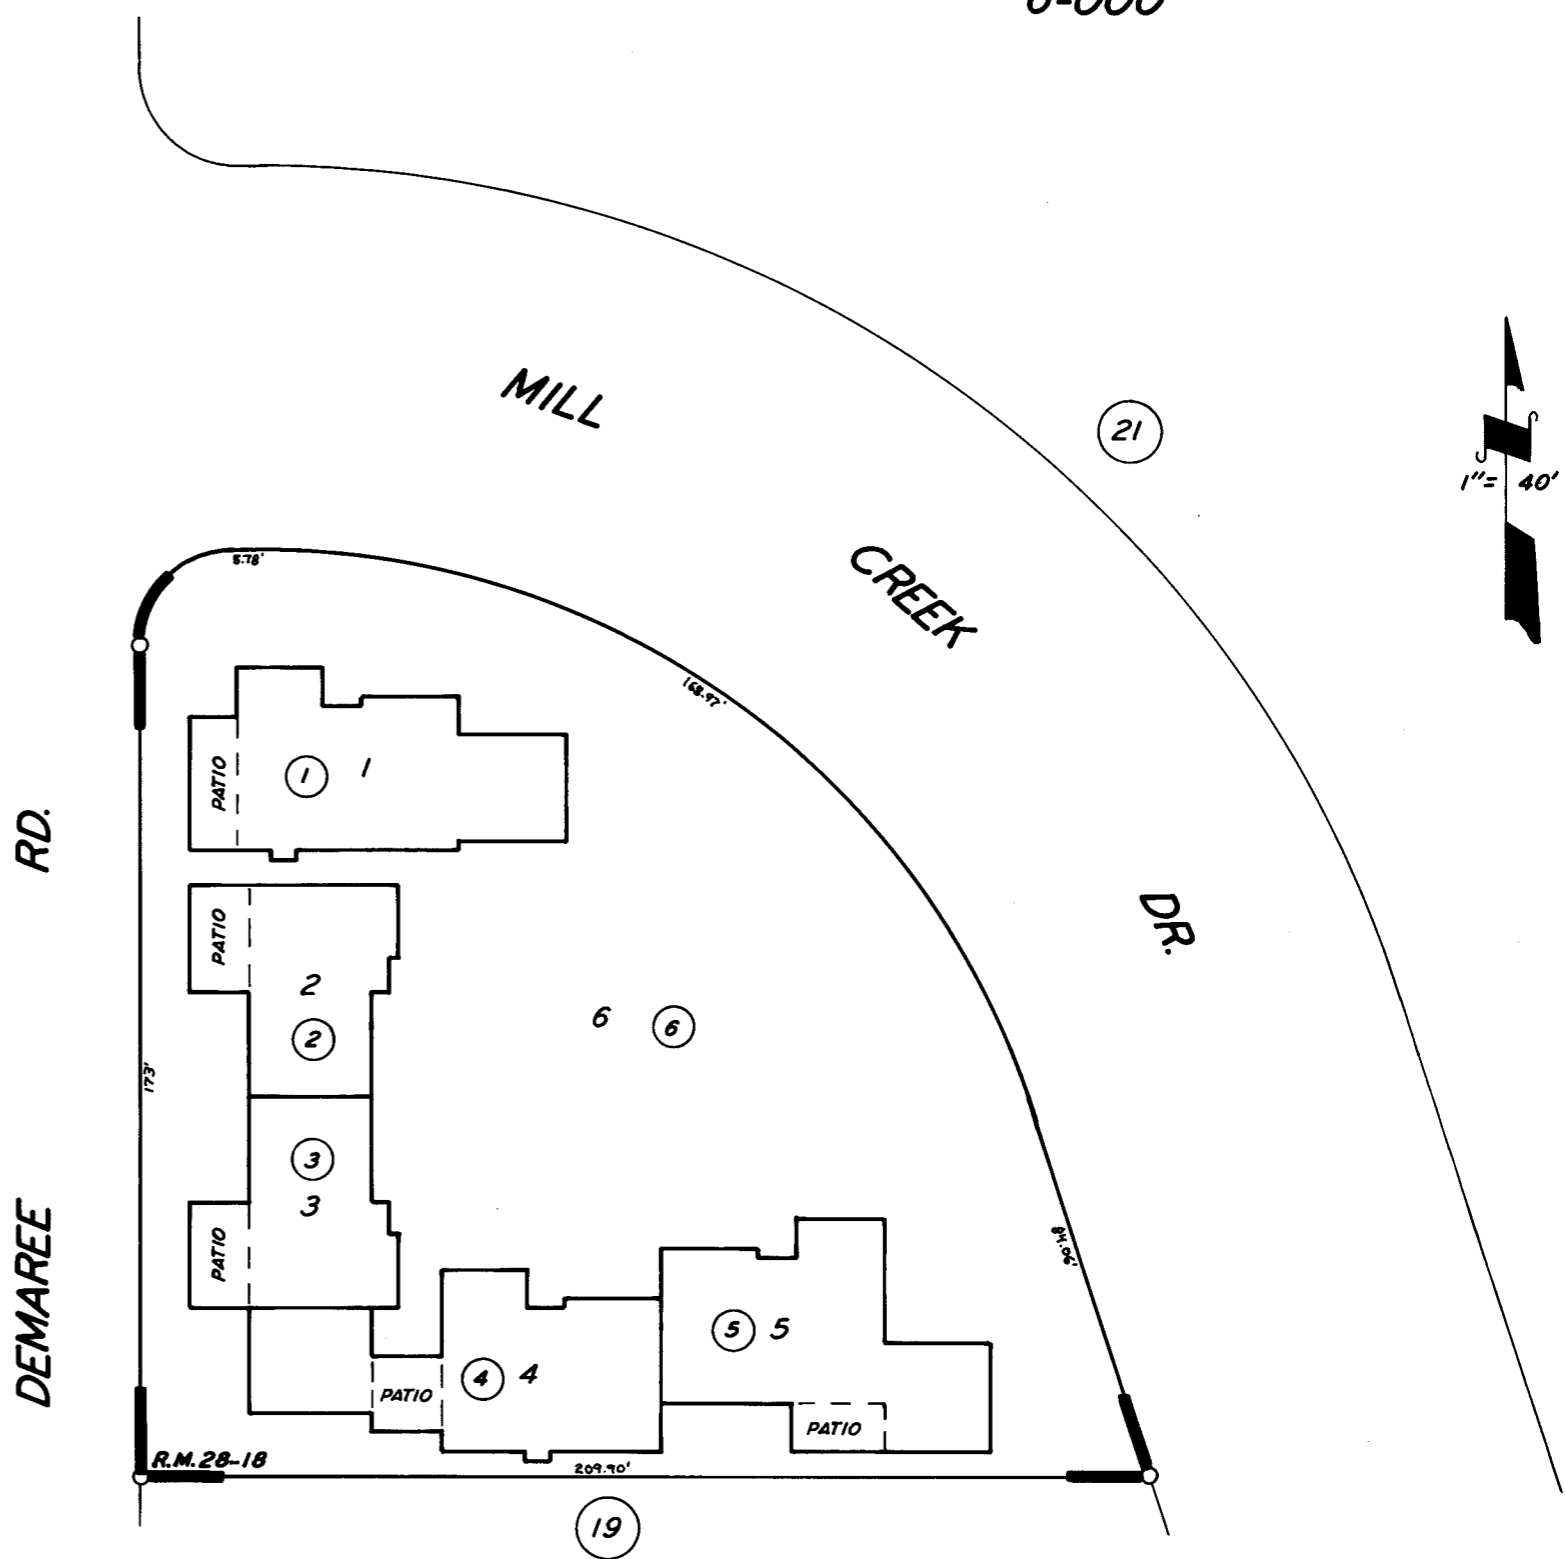

BK.85

MILL CREEK GARDEN HOMES UNIT NO. 2 R.M.28-18

CITY OF VISALIA
ASSESSOR'S MAPS BK. 89, PG. 24
COUNTY OF TULARE, CALIF.

NOTE—ASSESSOR'S BLOCK NUMBERS SHOWN IN ELIPSES
ASSESSOR'S PARCEL NUMBERS SHOWN IN CIRCLES