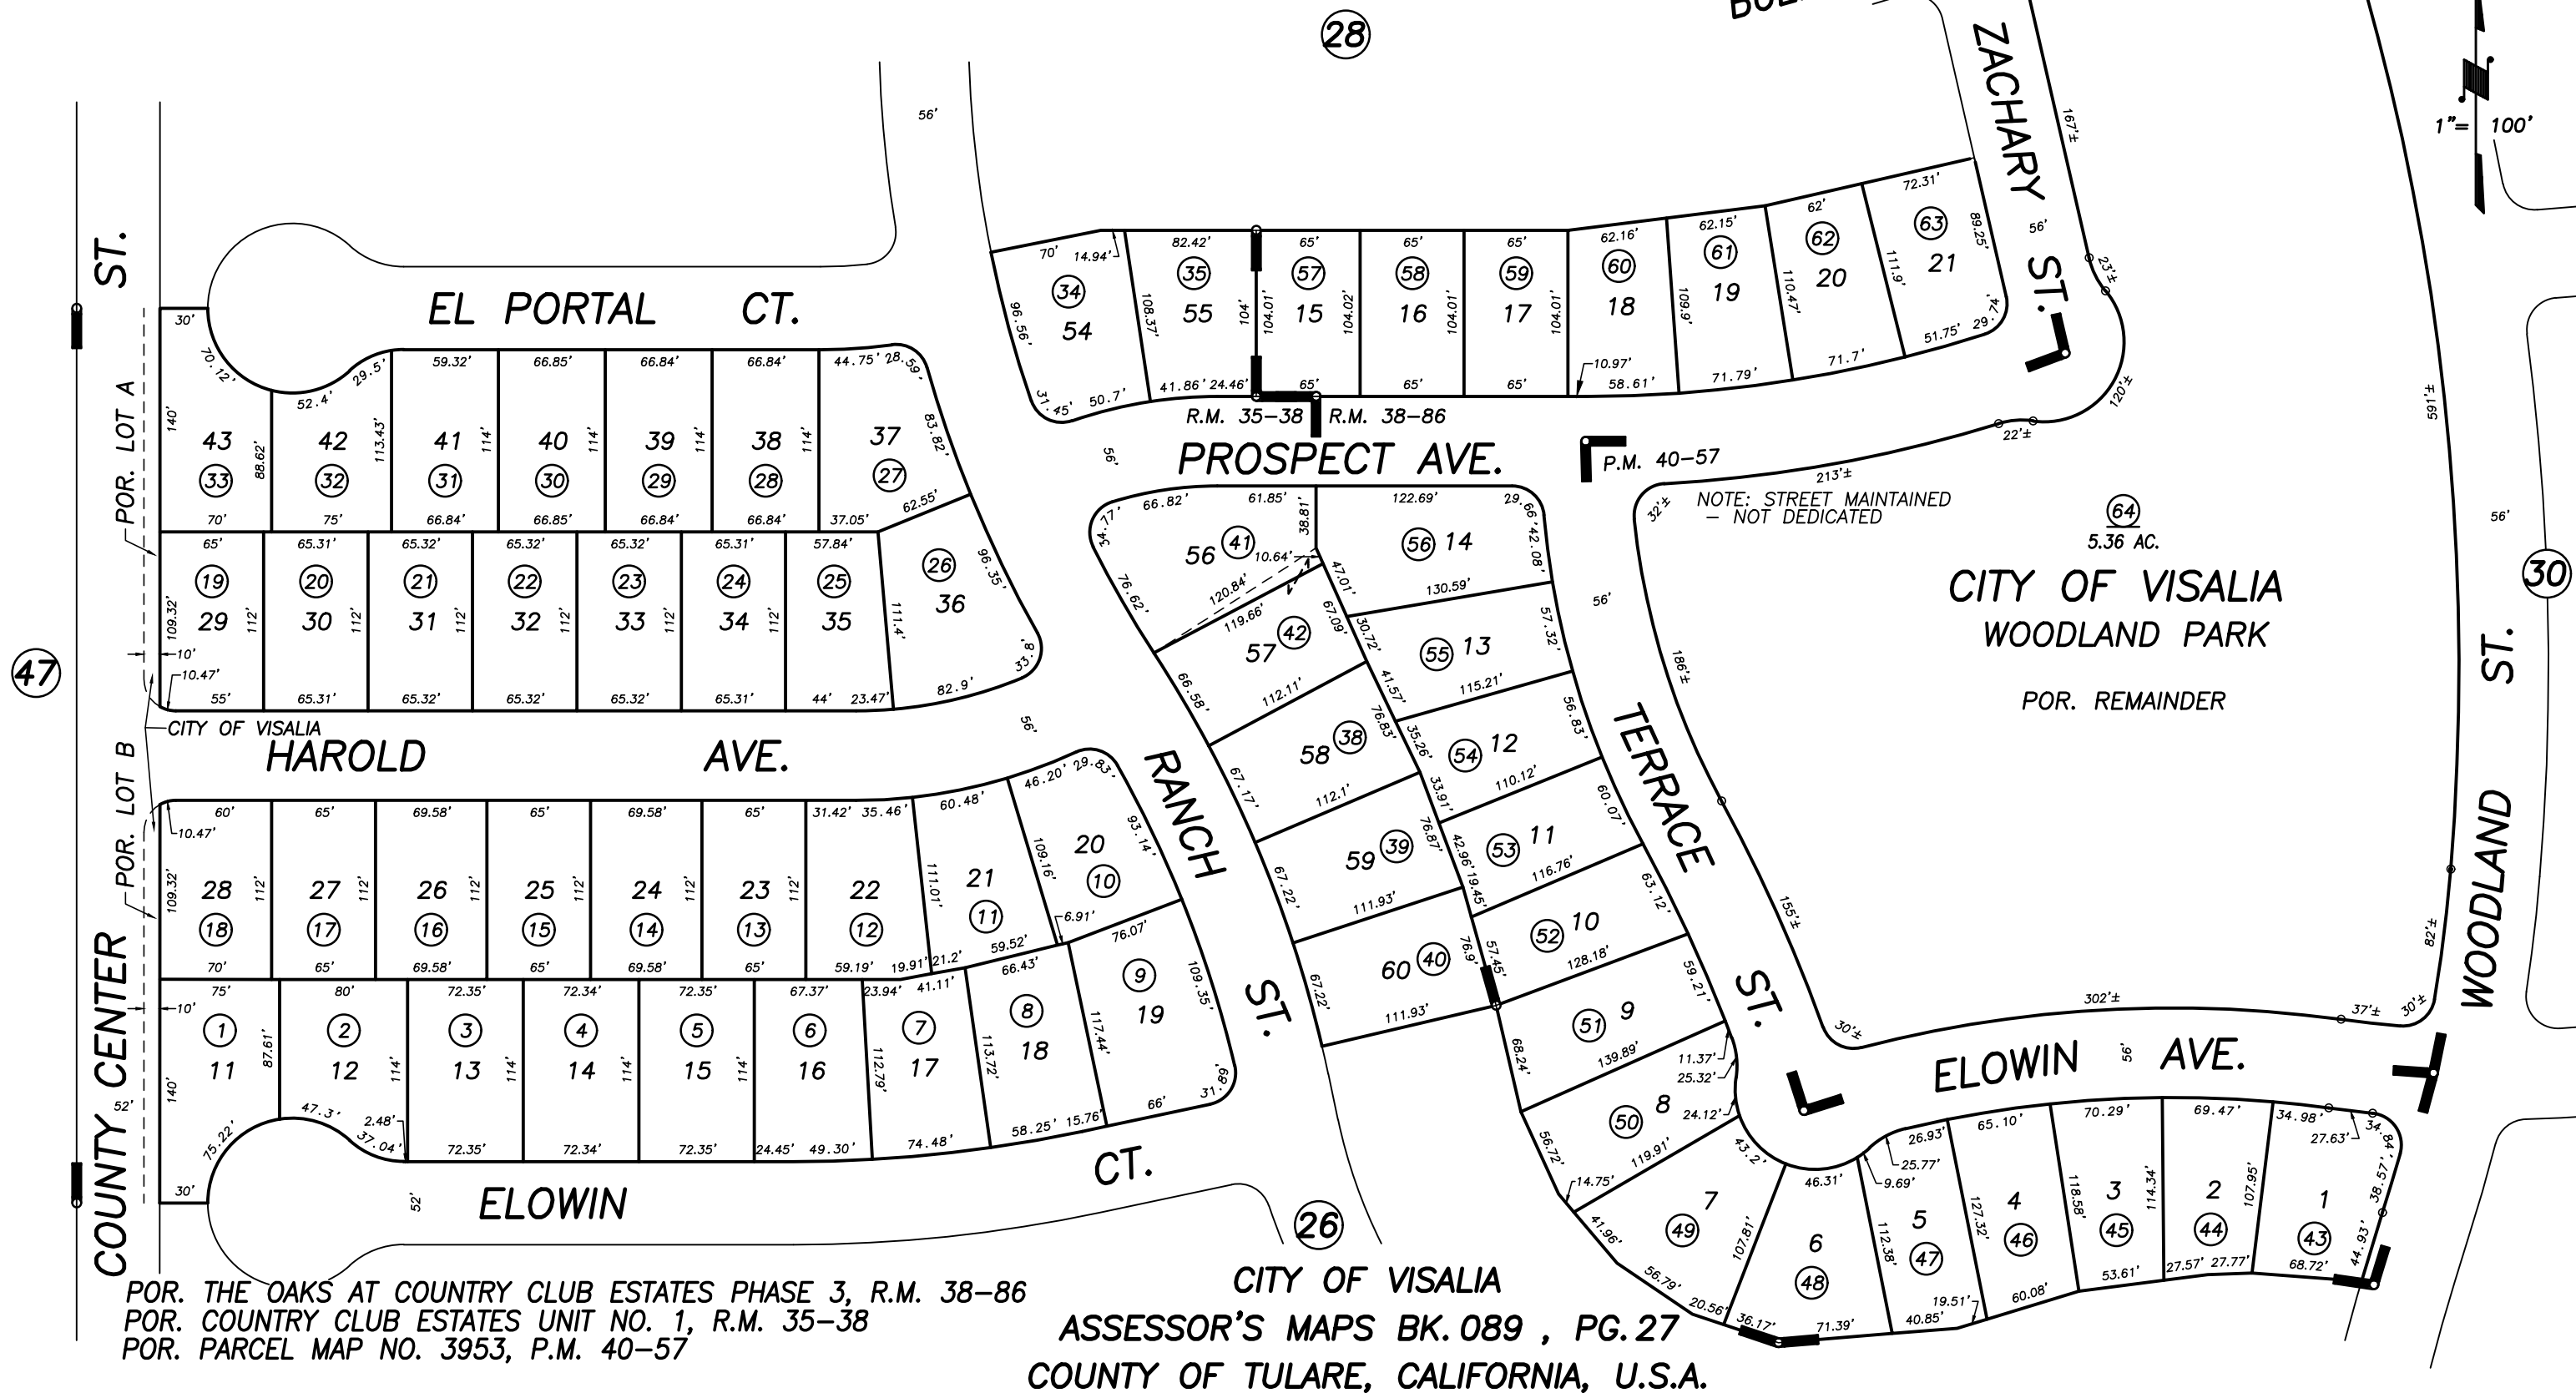

DISCLAIMER
 THIS MAP WAS PREPARED FOR LOCAL PROPERTY ASSESSMENT PURPOSES ONLY AND THE PARCELS SHOWN HEREON MAY NOT COMPLY WITH STATE AND LOCAL SUBDIVISION ORDINANCES, AND NO LIABILITY IS ASSUMED FOR THE USE OF THE INFORMATION SHOWN HEREON.

POR. SE 1/4 SECTION 24, T.18S., R.24E., M.D.B. & M.

Tax Area Code **089-27**

006-103

POR. THE OAKS AT COUNTRY CLUB ESTATES PHASE 3, R.M. 38-86
 POR. COUNTRY CLUB ESTATES UNIT NO. 1, R.M. 35-38
 POR. PARCEL MAP NO. 3953, P.M. 40-57

CITY OF VISALIA
 ASSESSOR'S MAPS BK. 089 , PG. 27
 COUNTY OF TULARE, CALIFORNIA, U.S.A.

NOTE: Assessor's Parcel Numbers Shown in Circles
 Assessor's Block Numbers Shown in Ellipses

UPD.ADJ.PGS. 47&30	02/24/2009	LLB
REVISION	DATE	TECH