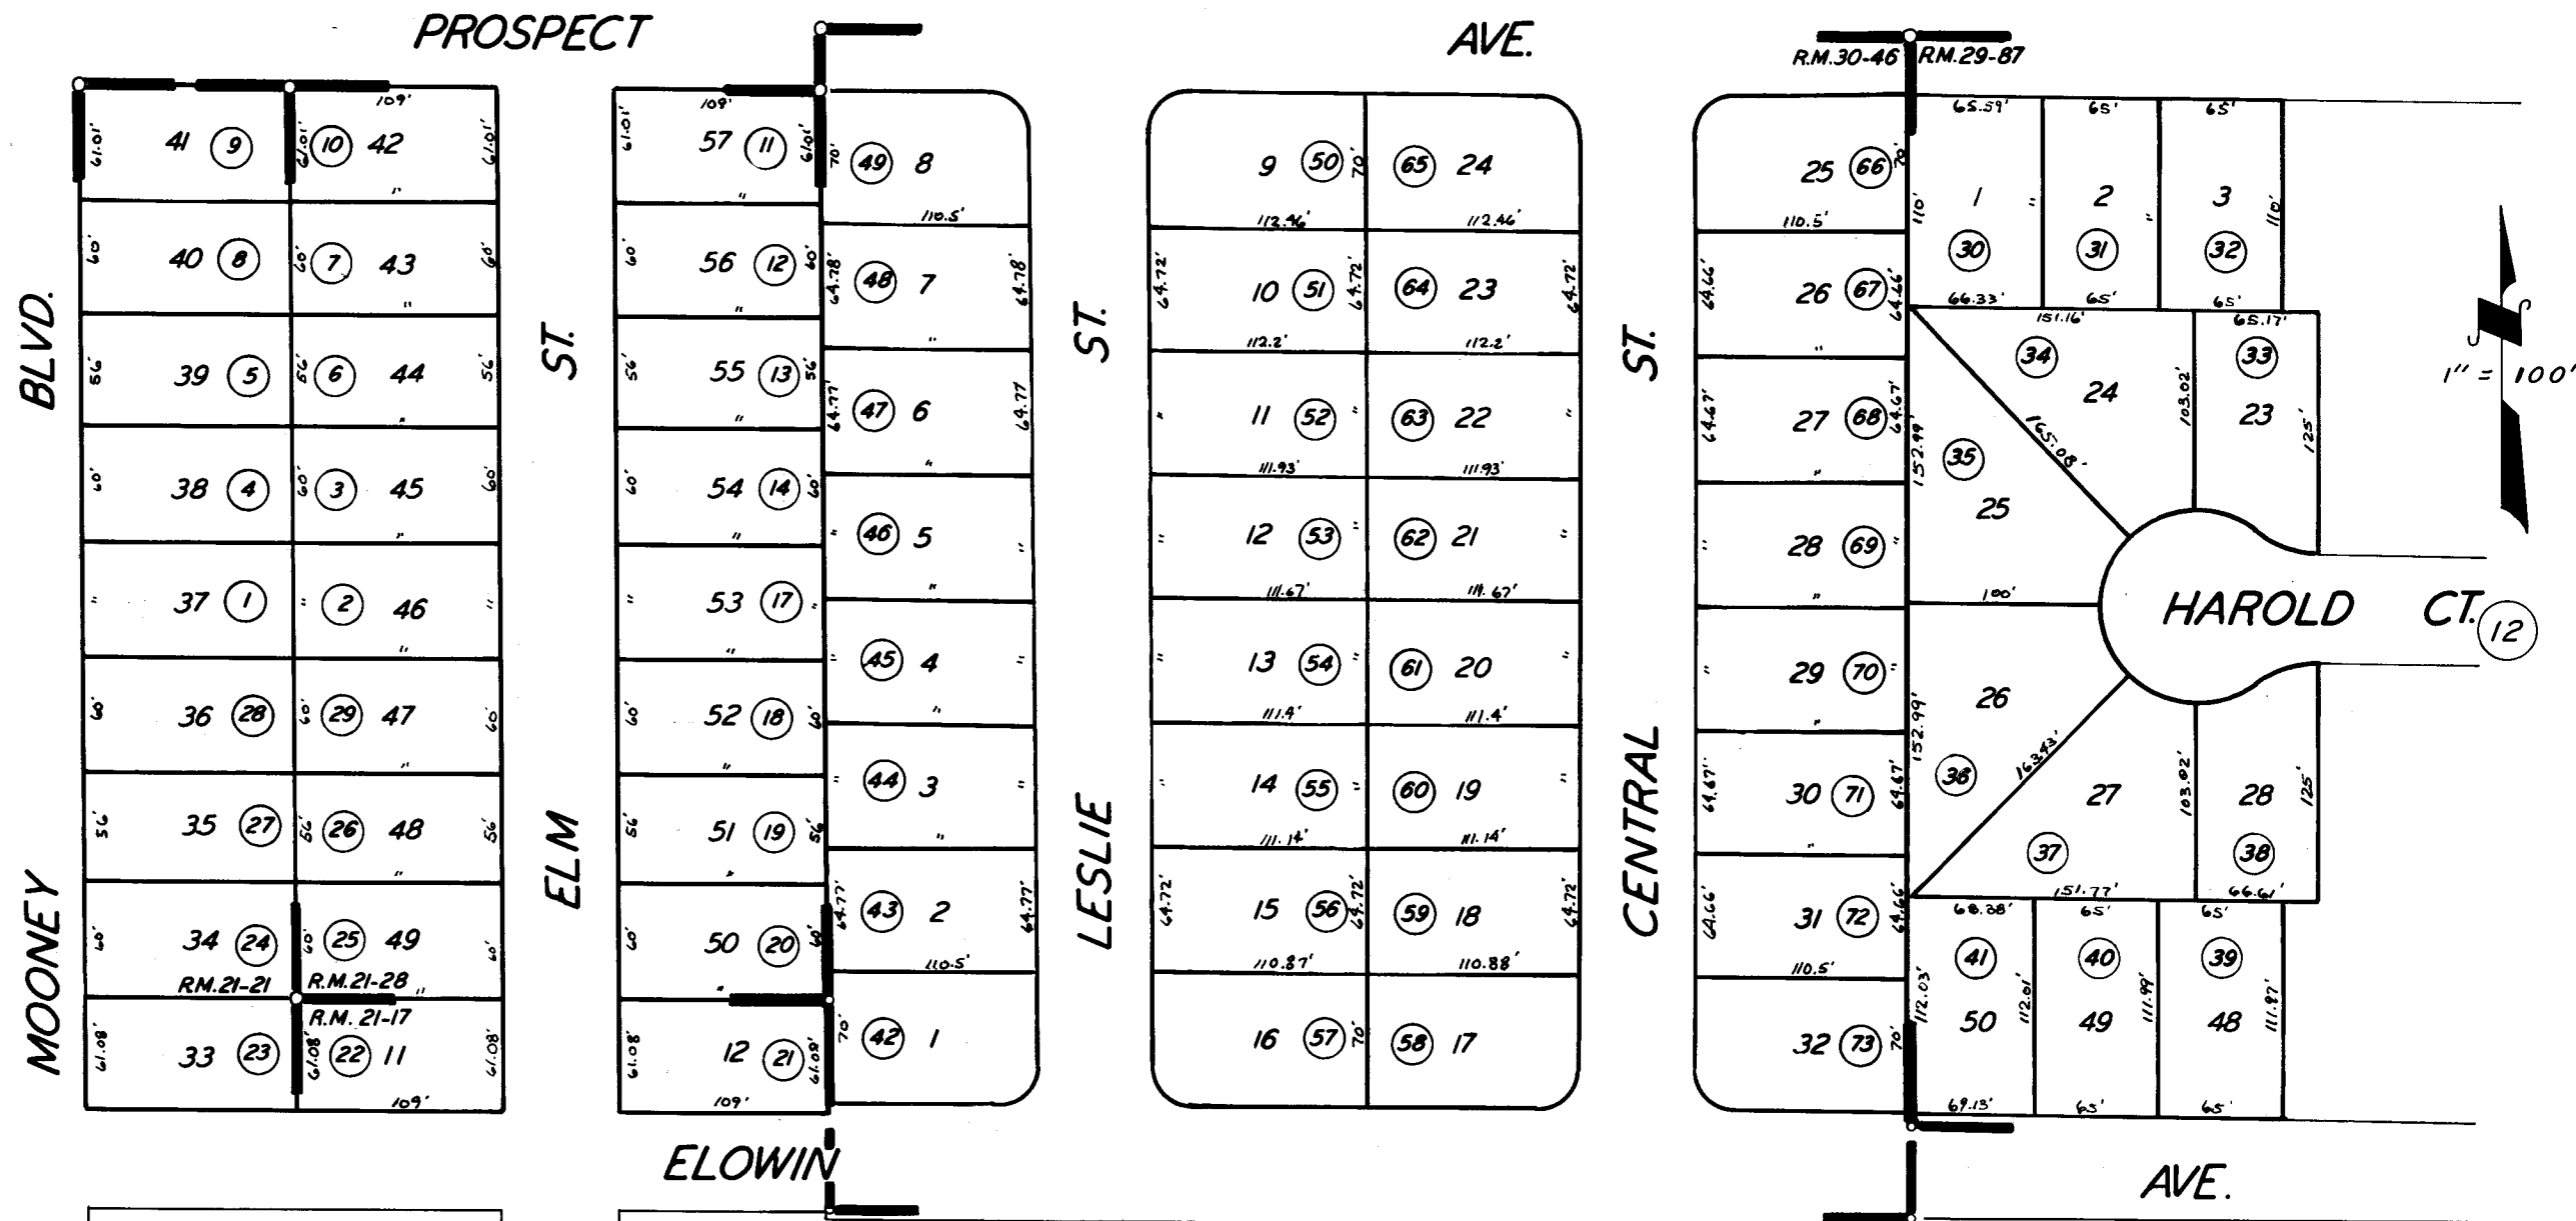

6-137
6-000
6-138

DIVISADERO

18

BK.89

POR. VISALIA MEADOWS UNIT NO. 1,
POR. VISALIA MEADOWS UNIT NO. 2
VISALIA MEADOWS UNIT NO. 3,
POR. BARLETTA SUB.
POR. HOUSTON ACRES

14

R. M. 21-17.
R.M. 21-21
R. M. 21-28.
R.M. 29-87
R.M. 30-46

CITY OF VISALIA
ASSESSOR'S MAPS BK. 90, PG. 15.
COUNTY OF TULARE, CALIF.

NOTE — ASSESSOR'S BLOCK NUMBERS SHOWN IN ELLIPSES
ASSESSOR'S PARCEL NUMBERS SHOWN IN CIRCLES