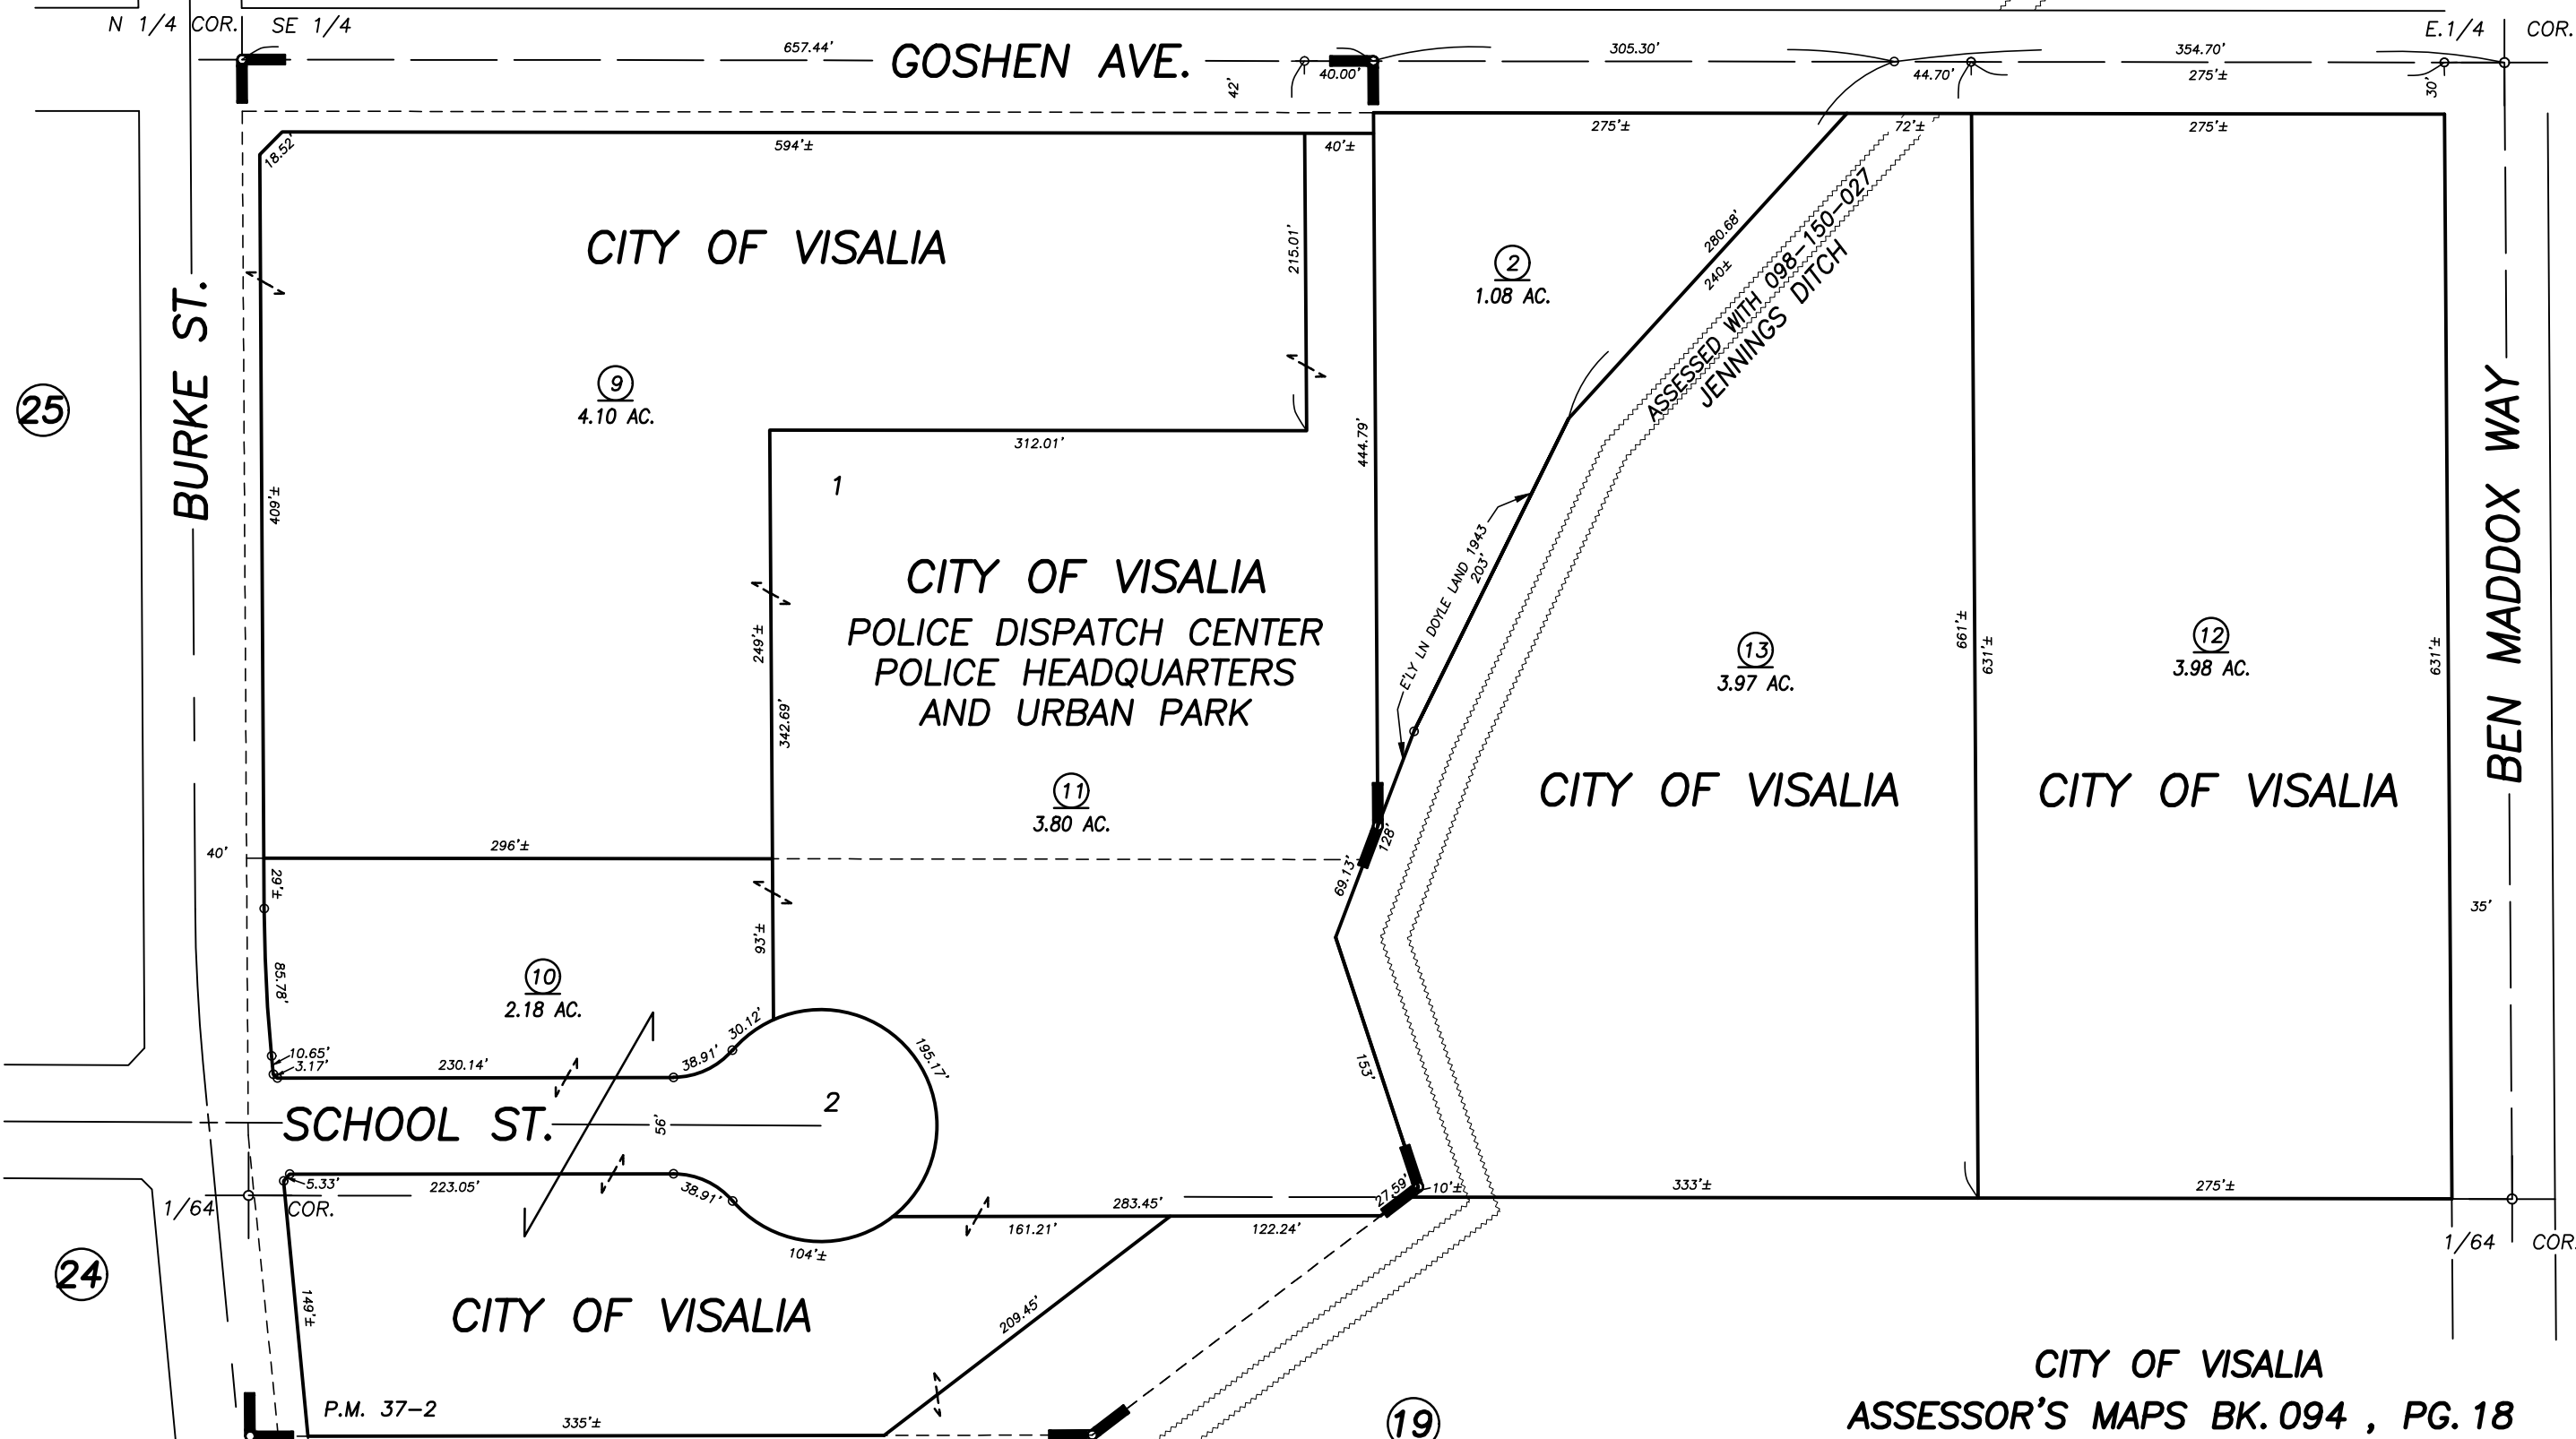

**DISCLAIMER**  
THIS MAP WAS PREPARED FOR LOCAL PROPERTY ASSESSMENT PURPOSES ONLY AND THE PARCELS SHOWN HEREON MAY NOT COMPLY WITH STATE AND LOCAL SUBDIVISION ORDINANCES, AND NO LIABILITY IS ASSUMED FOR THE USE OF THE INFORMATION SHOWN HEREON. R & T CODE SEC. 327, 408.3, ETC.

(25)

Bk. 098

(24)

(19)

POR. PARCEL MAP NO. 3599, P.M. 37-02

CITY OF VISALIA  
ASSESSOR'S MAPS BK. 094 , PG. 18  
COUNTY OF TULARE, CALIFORNIA, U.S.A.

NOTE: Assessor's Parcel Numbers Shown in Circles (1) (123)  
Assessor's Block Numbers Shown in Ellipses