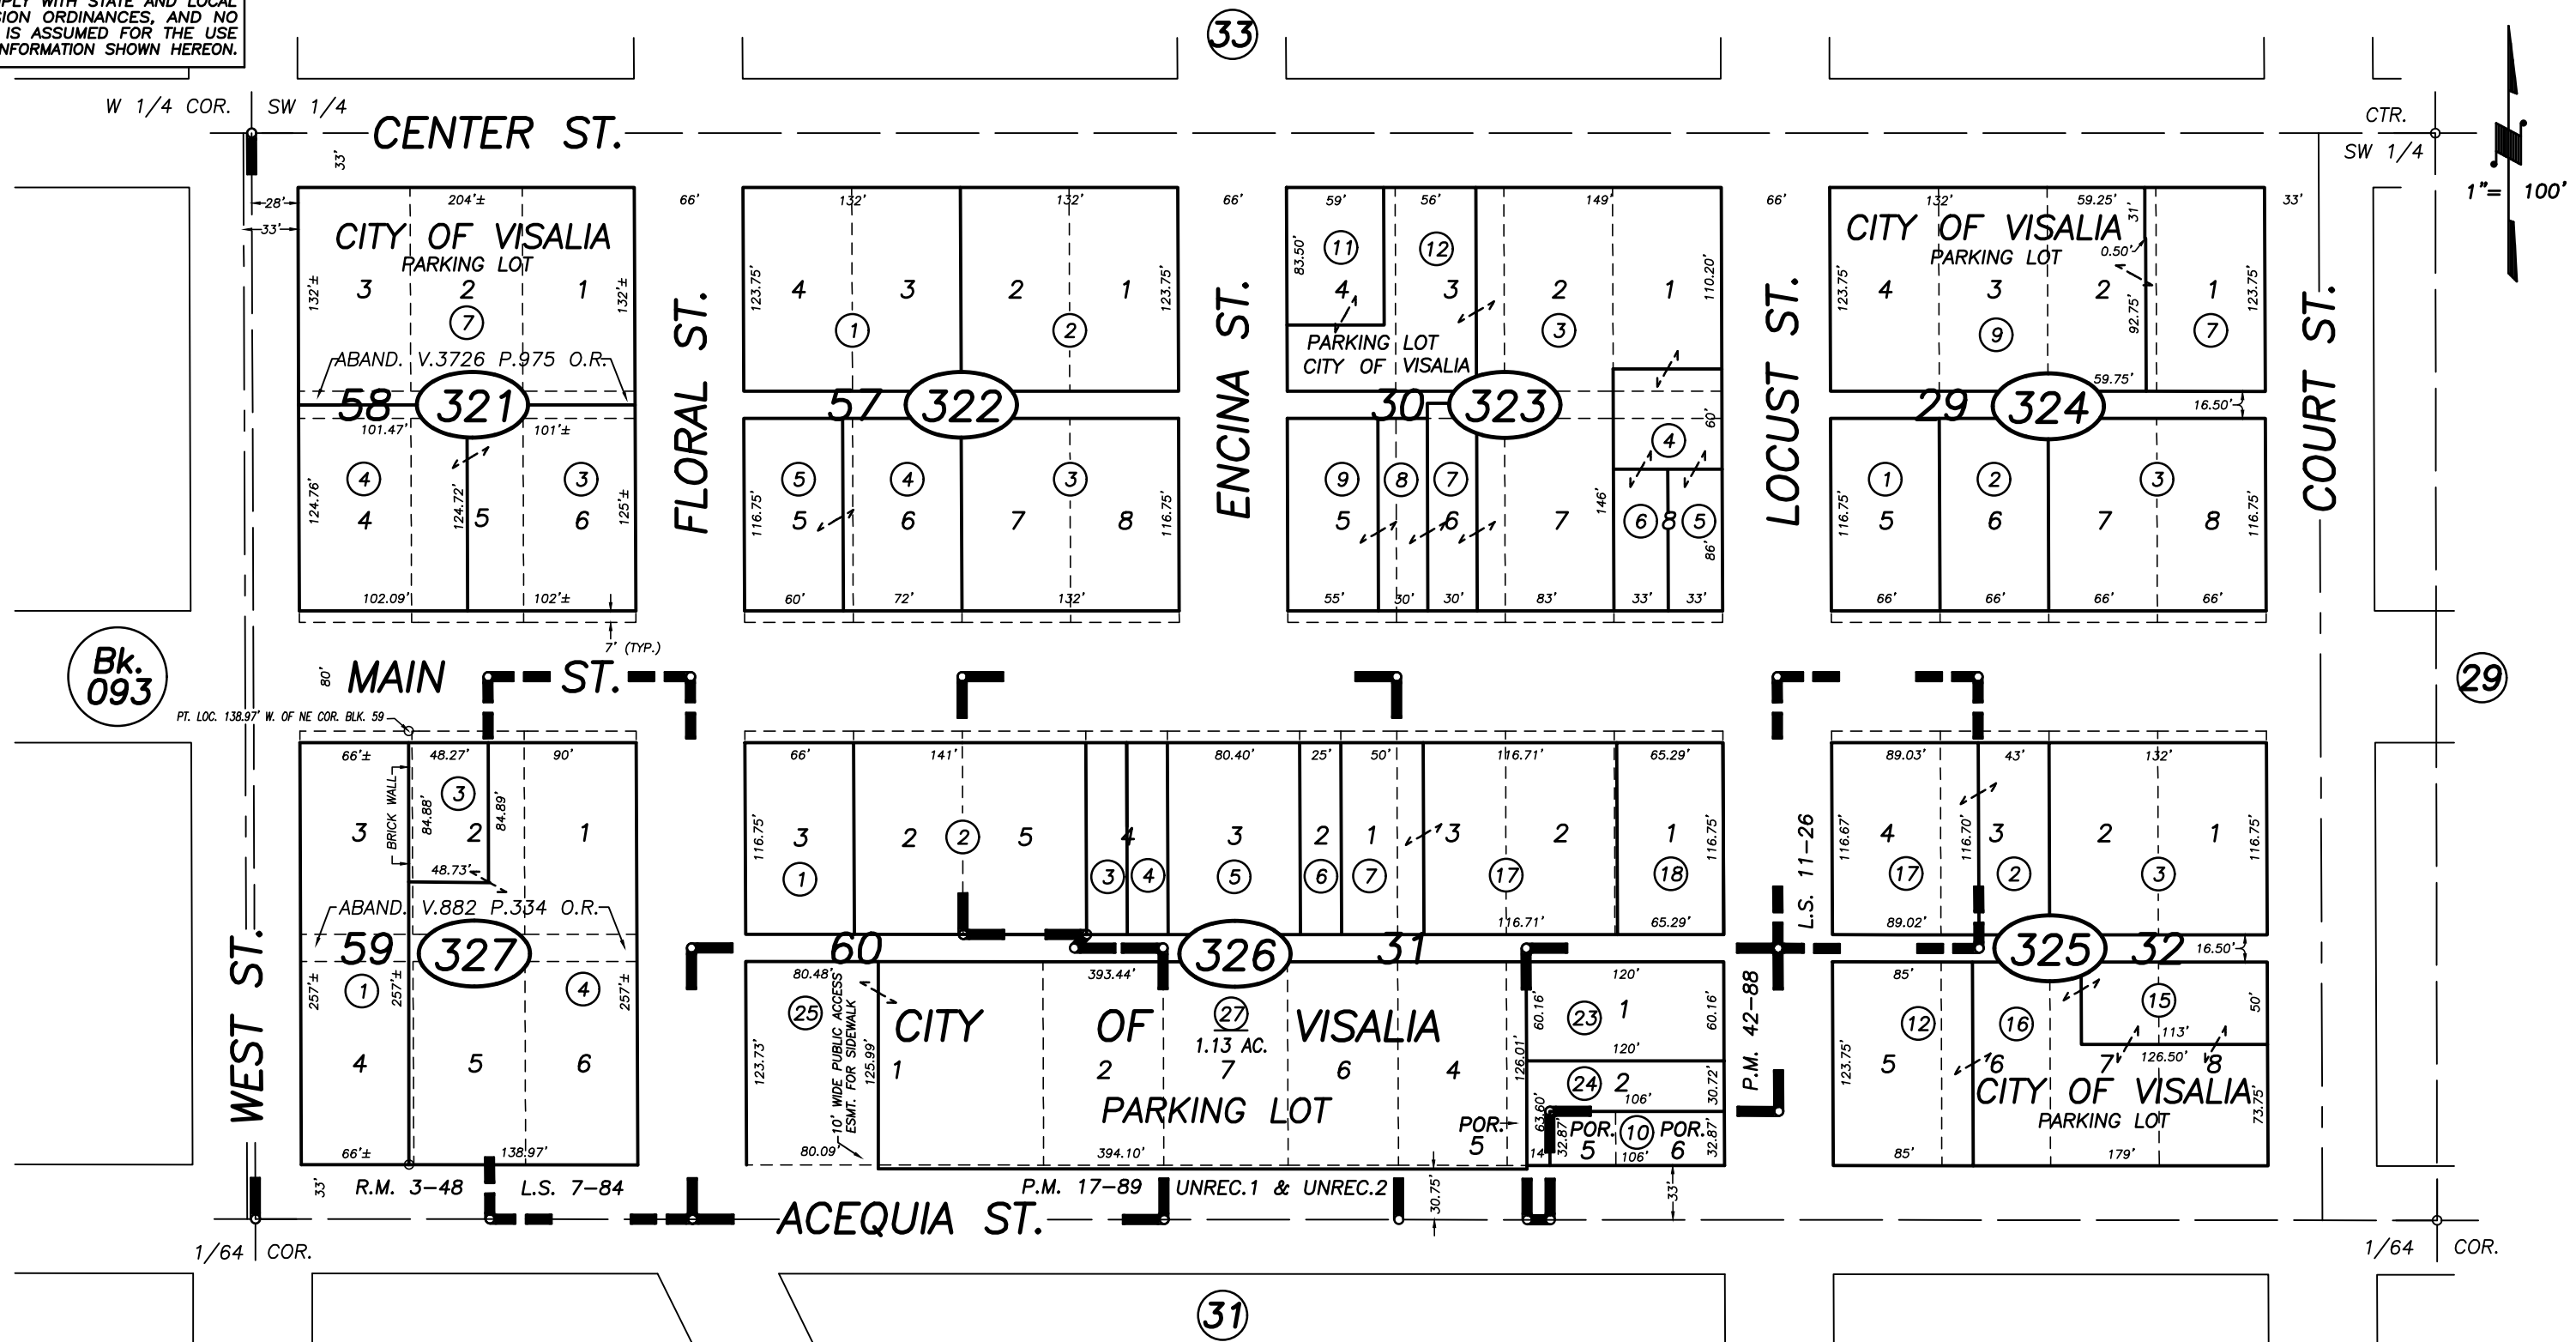

POR. PLAT OF VISALIA, R.M. 3-48
POR. BAKER GRANT, UNREC. 1
RECORD OF SURVEY, L.S. 11-26
PARCEL MAP NO. 1688, P.M. 17-89
PARCEL MAP NO. 4184, P.M. 42-88
CITY OF VISALIA SURVEY, UNREC. 2
RECORD OF SURVEY, L.S. 7-84

RECORD OF SURVEY, L.S. 9-23 (BLK. 59, ETC.)

CITY OF VISALIA
ASSESSOR'S MAPS BK. 094 , PG. 32
COUNTY OF TULARE, CALIFORNIA, U.S.A.