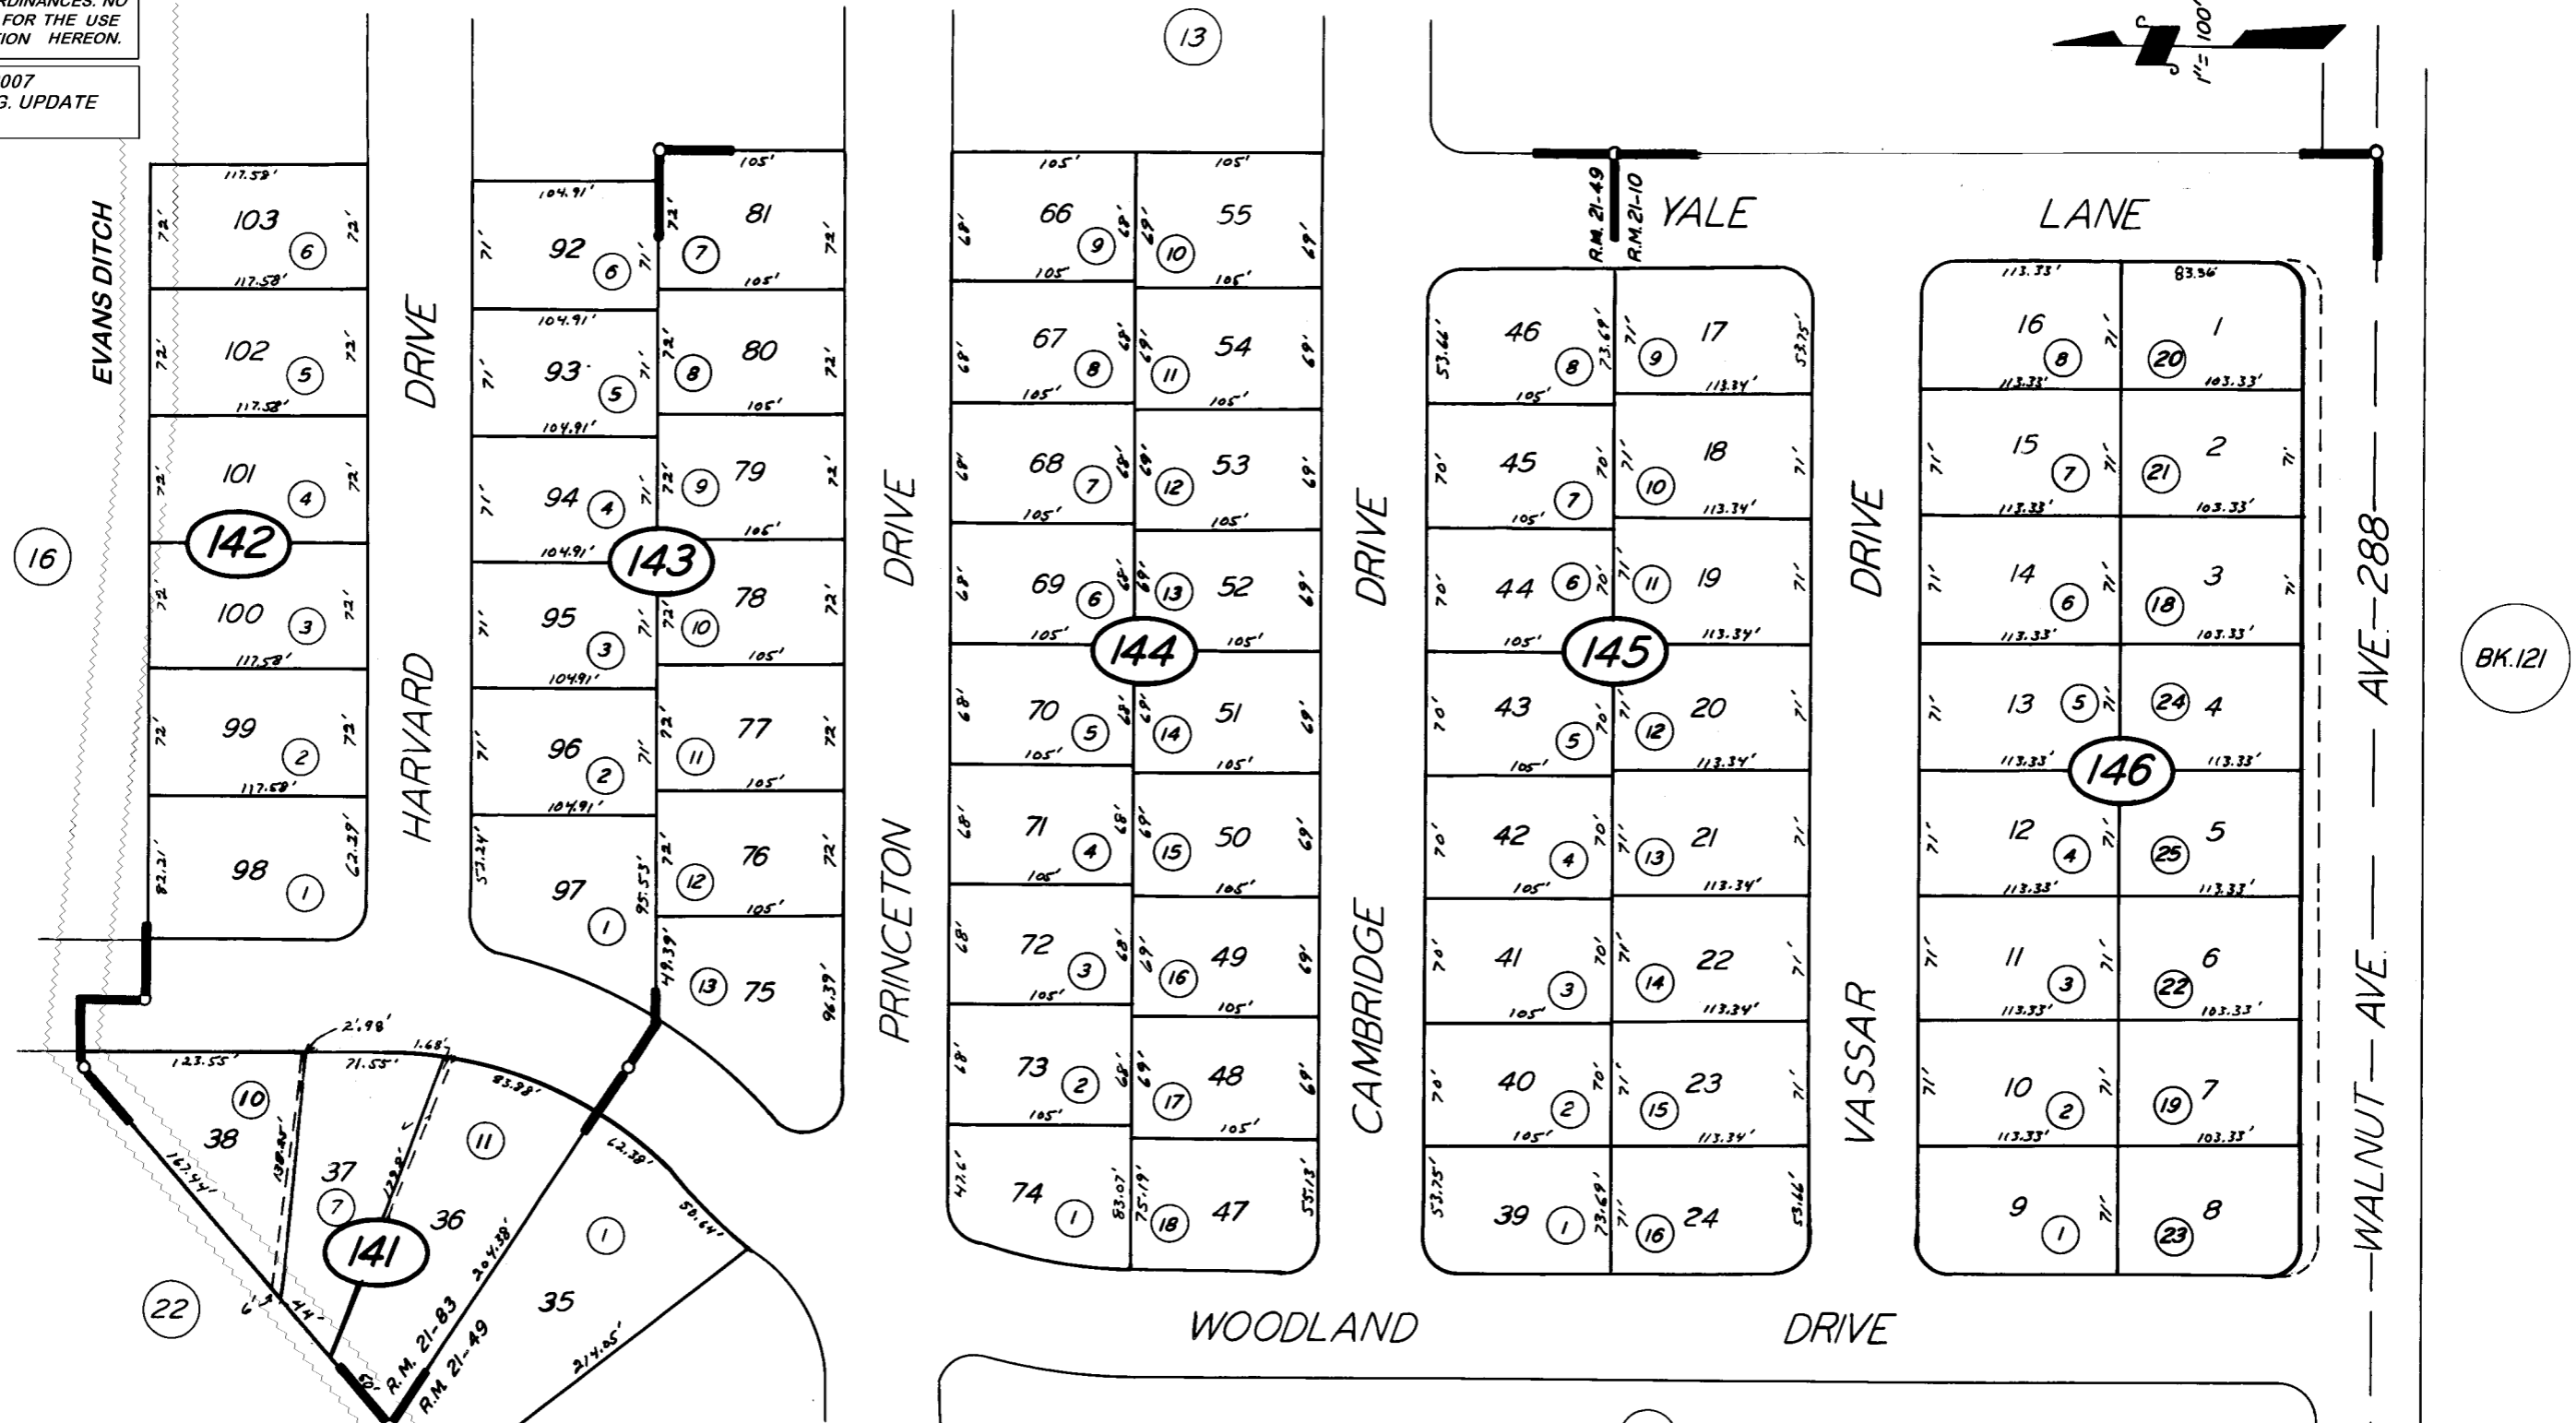

DISCLAIMER
THIS MAP WAS PREPARED FOR LOCAL PROPERTY ASSESSMENT PURPOSES ONLY. THE PARCELS SHOWN HEREON MAY NOT COMPLY WITH STATE AND LOCAL SUBDIVISION ORDINANCES. NO LIABILITY IS ASSUMED FOR THE USE OF THE INFORMATION HEREON.

REVISED: 05/07/2007
REASON: ADJ. PG. UPDATE
CAD TECH: JRS

POR. COLLEGE VILLAGE TR.1 R.M. 21-10
POR. COLLEGE VILLAGE TR.2 R.M. 21-49
POR. COLLEGE VILLAGE TR.3 R.M. 21-83

POR. COLLEGE VILLAGE TR.1 R.M. 21-10
POR. COLLEGE VILLAGE TR.2 R.M. 21-49
POR. COLLEGE VILLAGE TR.3 R.M. 21-83

CITY OF VISALIA
ASSESSOR'S MAPS BK. 95, PG. 14
COUNTY OF TULARE, CALIF.