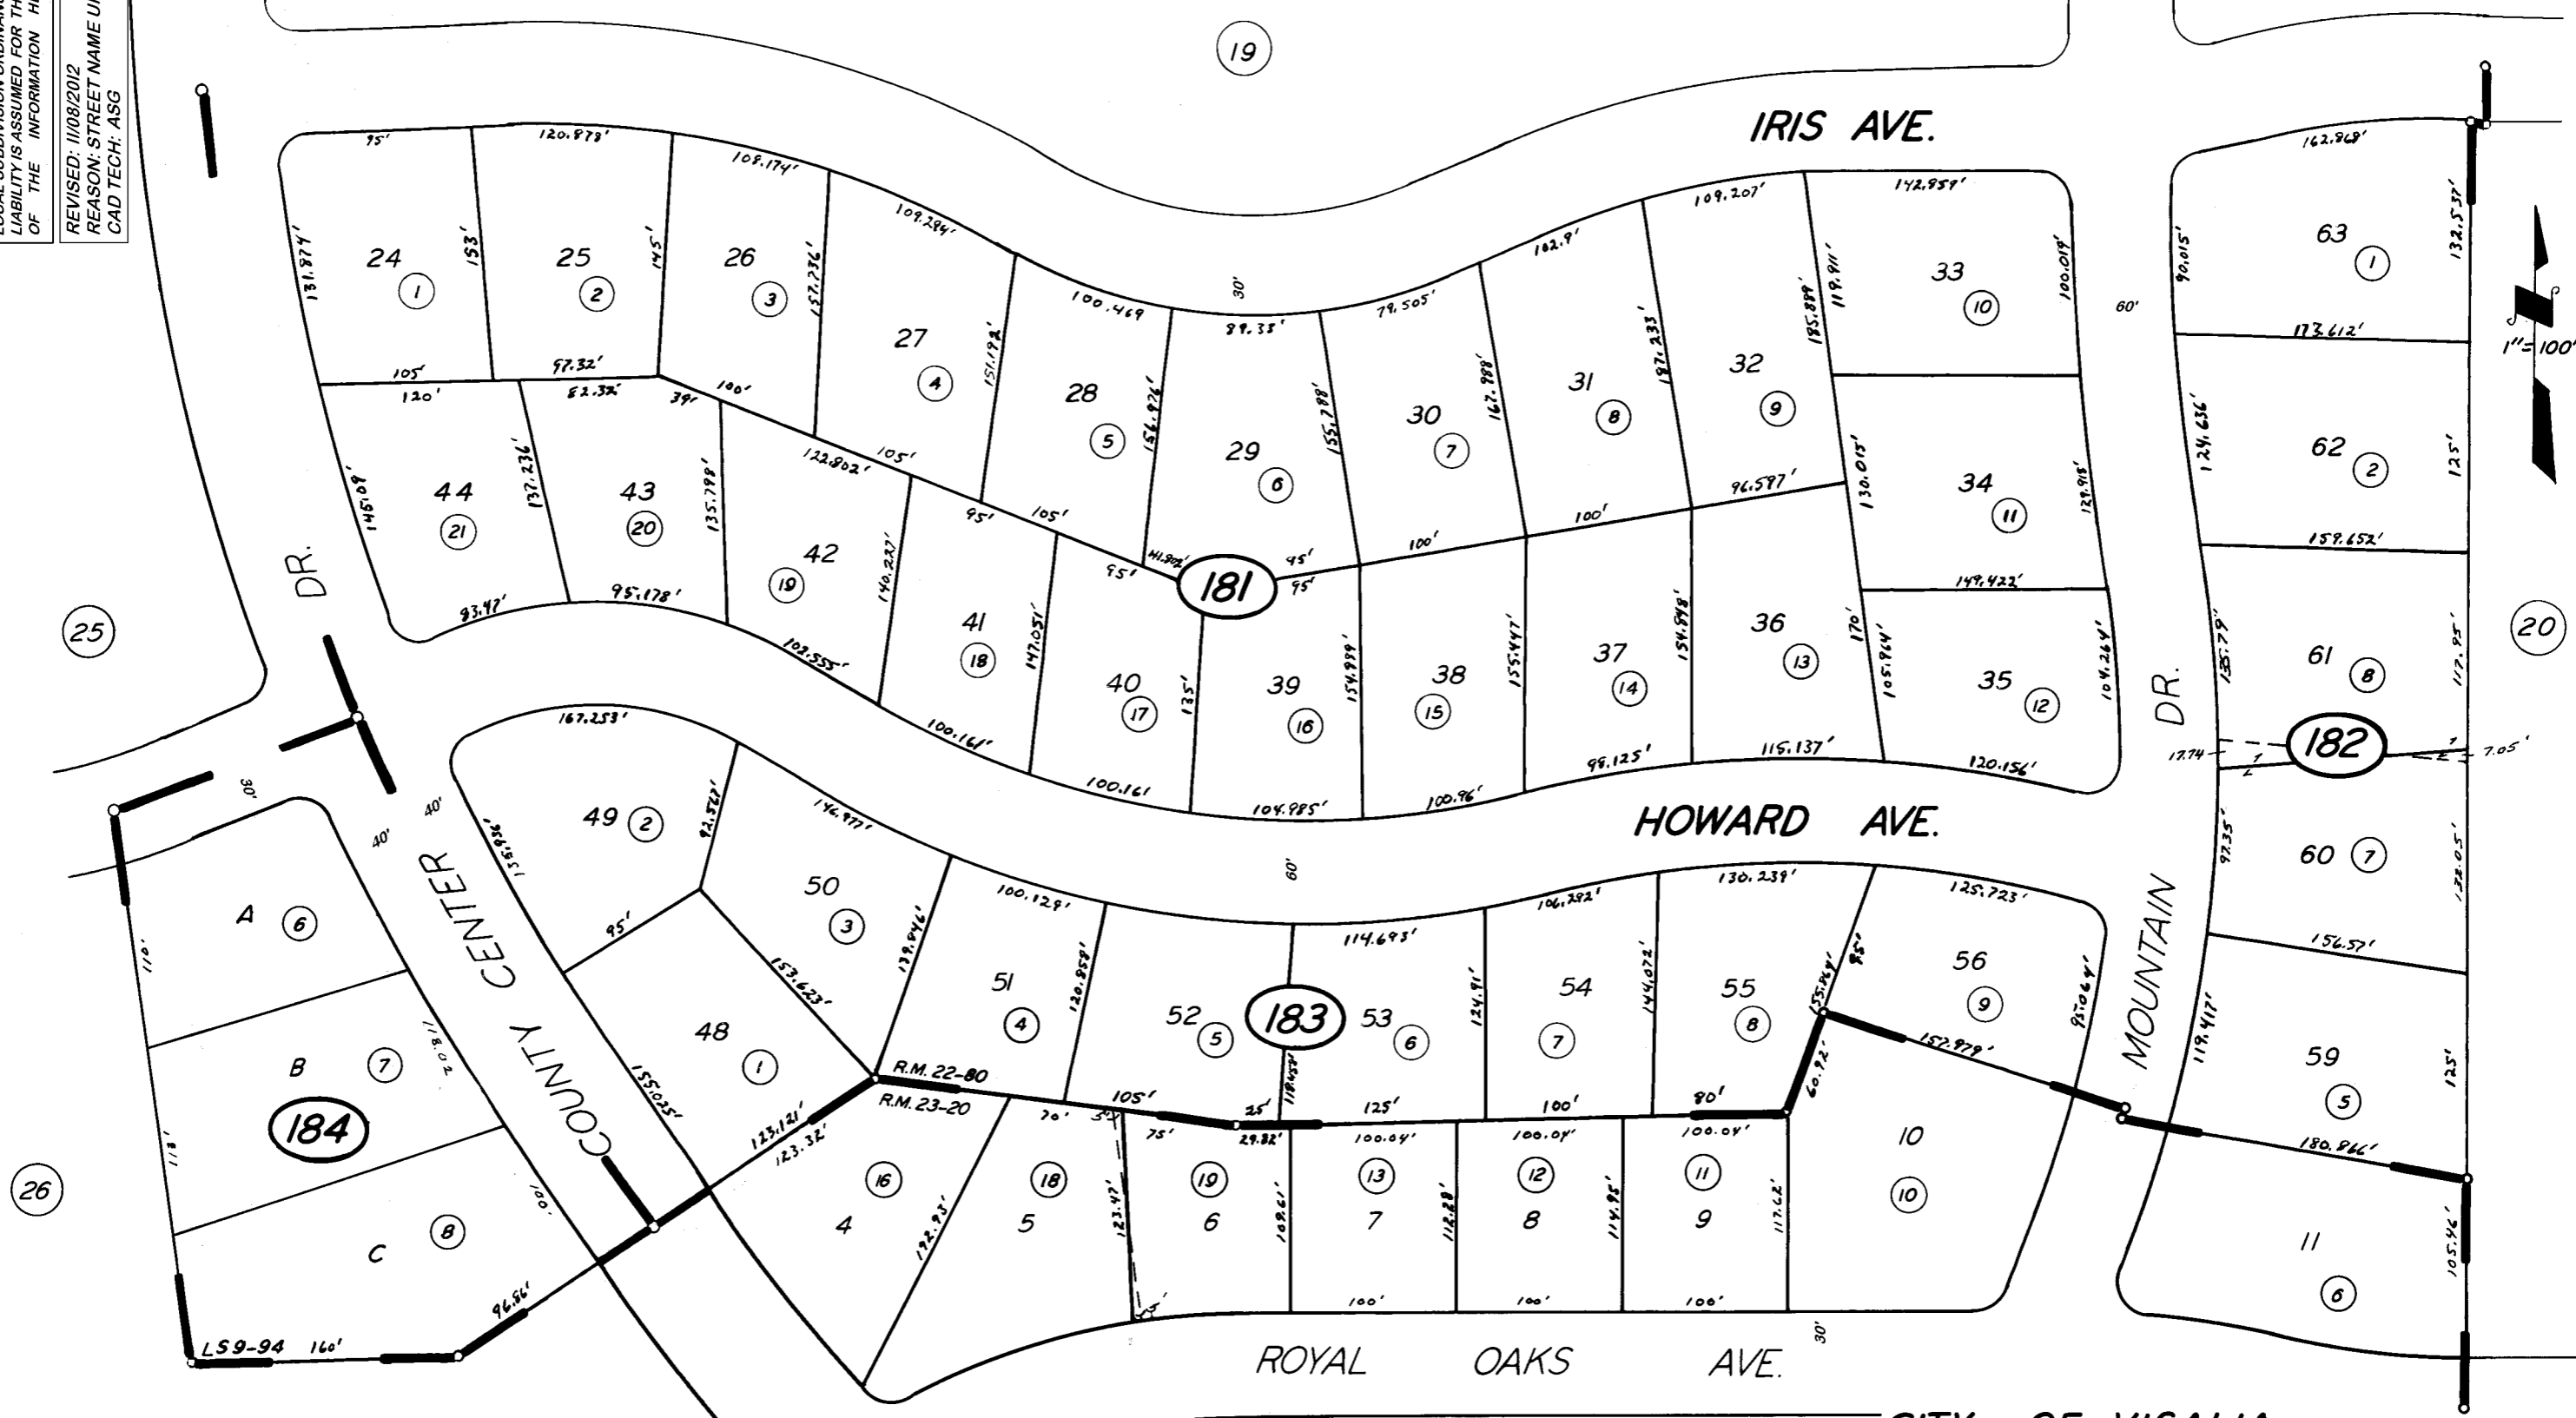

**DISCLAIMER**  
 THIS MAP WAS PREPARED FOR LOCAL PROPERTY ASSESSMENT PURPOSES ONLY. THE PARCELS SHOWN HEREON MAY NOT COMPLY WITH STATE AND LOCAL SUBDIVISION ORDINANCES. NO LIABILITY IS ASSUMED FOR THE USE OF THE INFORMATION HEREON.

REVISED: 11/08/2012  
 REASON: STREET NAME UPDATE  
 CAD TECH: ASG

POR. S 1/2 SEC. 36, T.18S., R.24E., M.D.B.&M.

TAX CODE AREA 006-003 95-18

POR. OAK ESTATES  
 POR. OAK ESTATES NO. 2  
 RECORD OF SURVEY

R.M. 22-80  
 R.M. 23-20  
 L.S. 9-94

(21)

ASSESSOR'S MAPS BK. 95, PG. 18  
 COUNTY OF TULARE, CALIF.

NOTE - ASSESSOR'S BLOCK NUMBERS SHOWN IN ELLIPSES  
 ASSESSOR'S PARCEL NUMBERS SHOWN IN CIRCLES