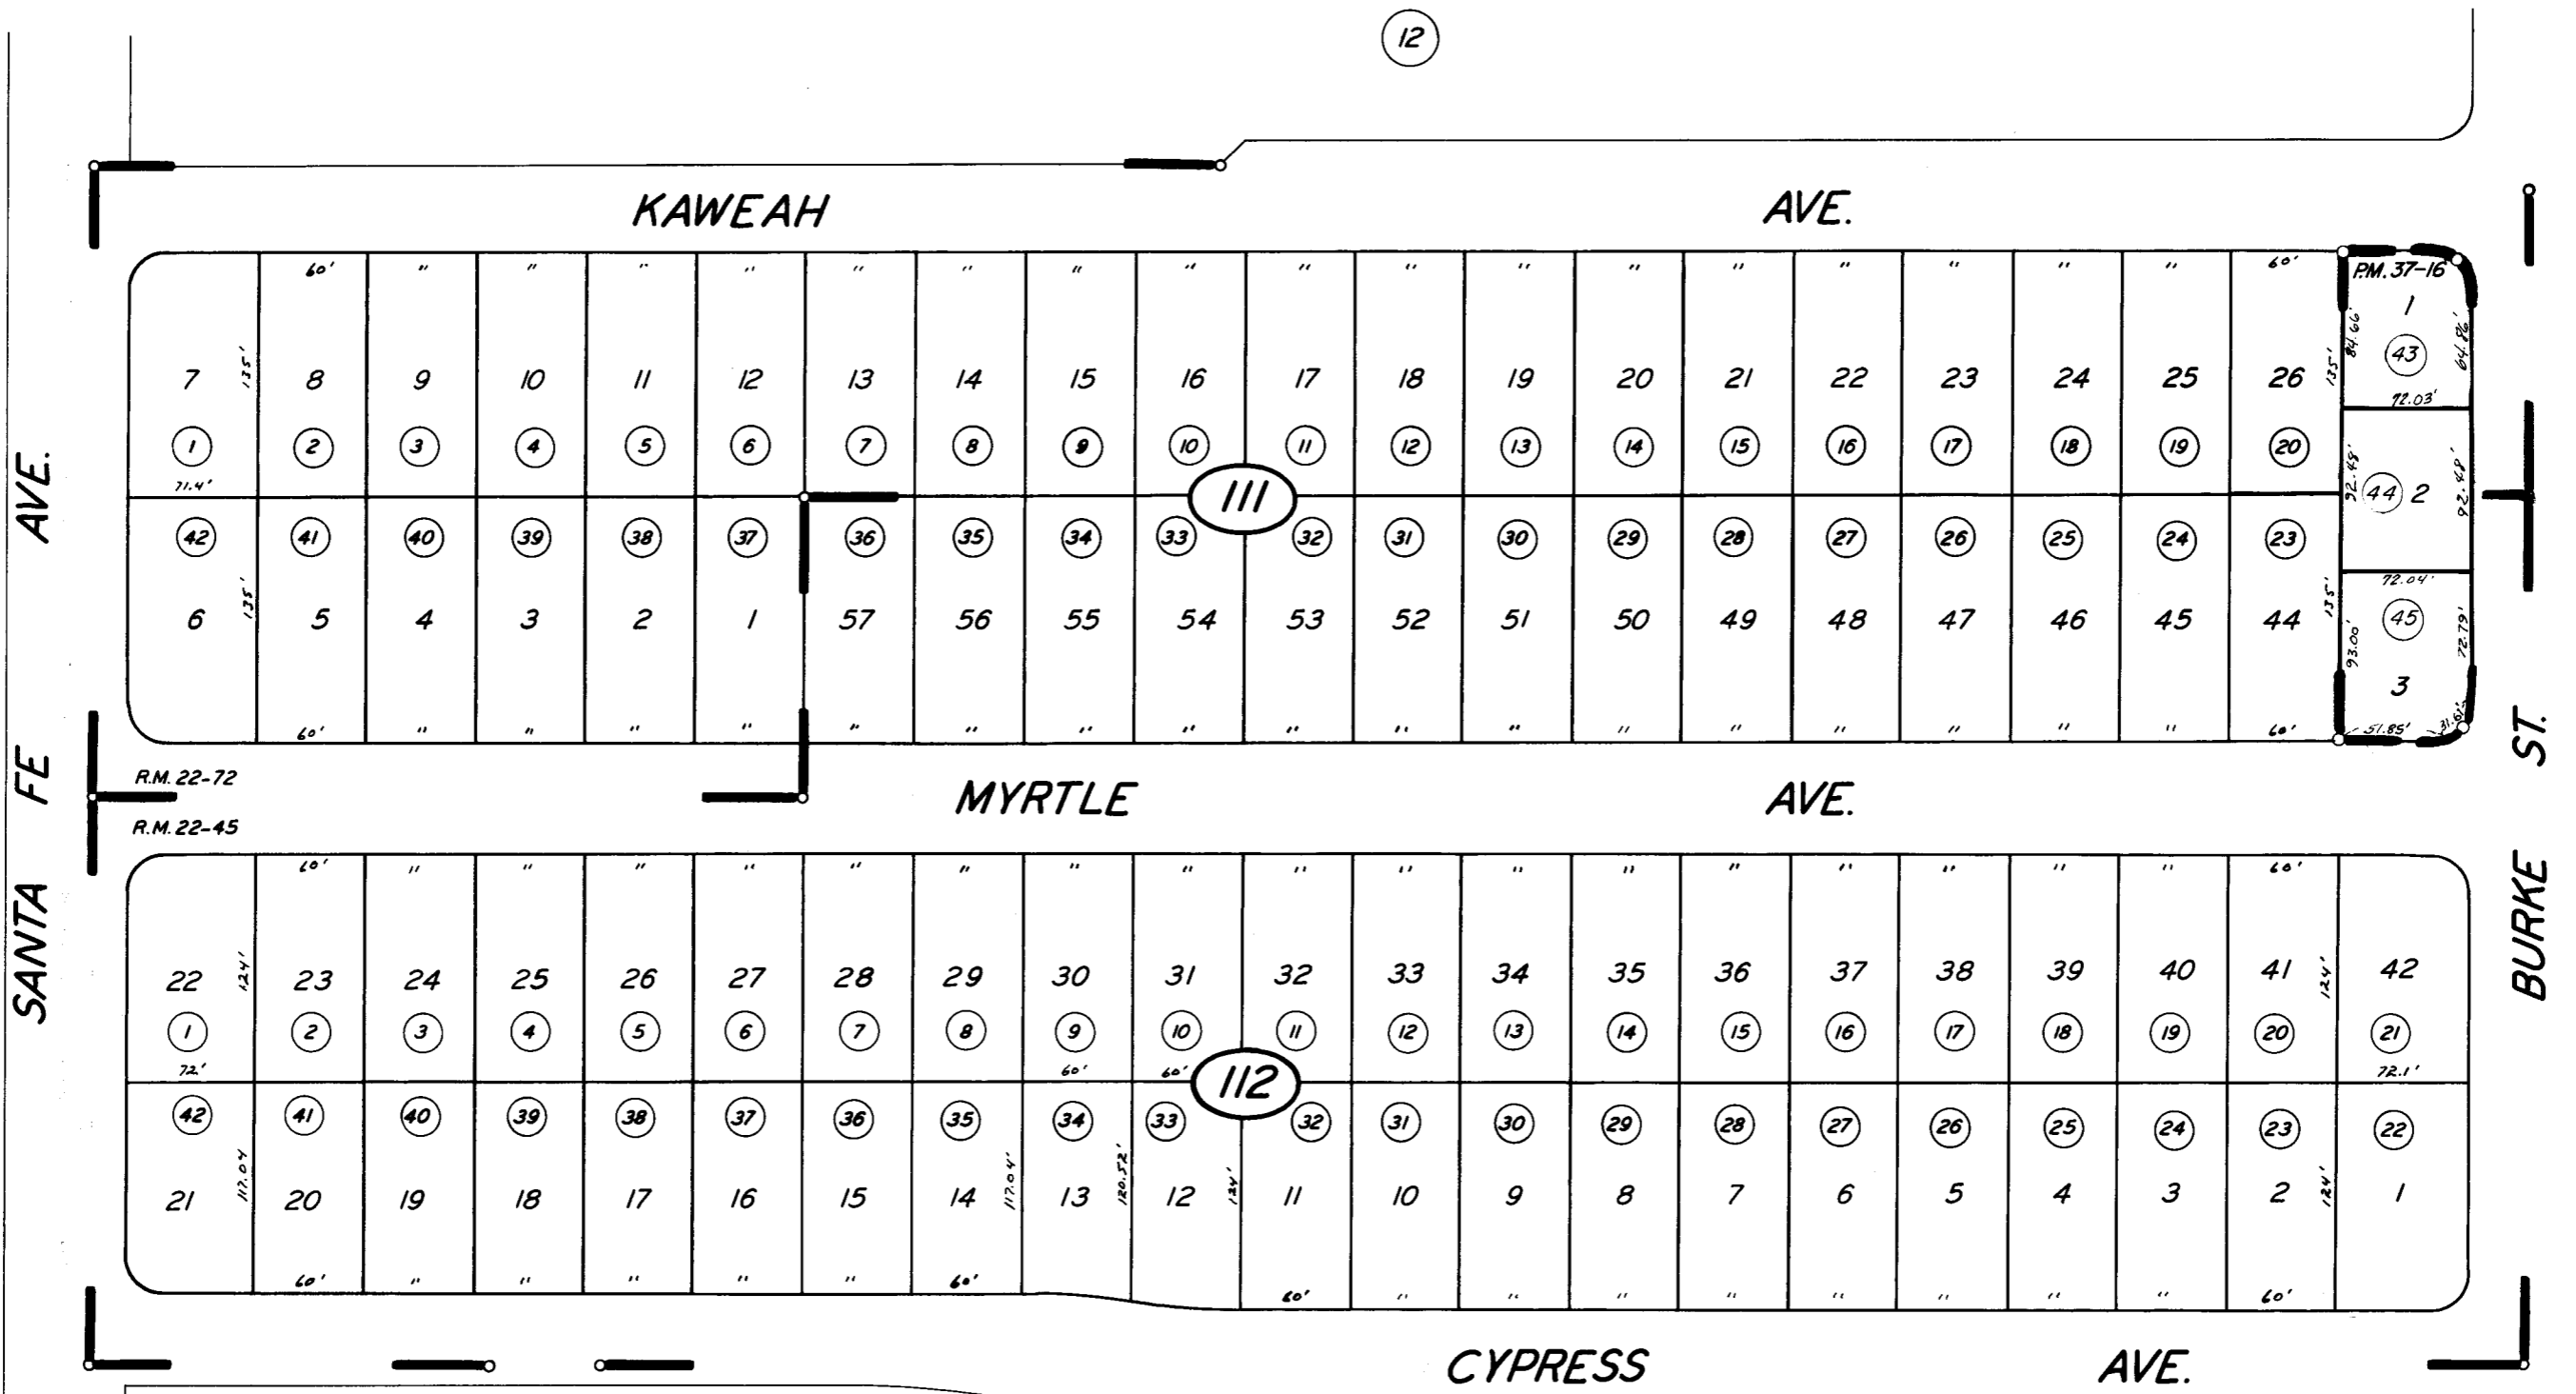

12

POR. WALNUT HOMES ADD NO.1 R.M. 22-72
 POR. WALNUT HOMES R.M. 22-45
 PARCEL MAP 3613 P.M. 37-16

CITY OF VISALIA
 ASSESSOR'S MAPS BK. 97, PG. 11
 COUNTY OF TULARE, CALIF.

NOTE - ASSESSOR'S BLOCK NUMBERS SHOWN IN ELLIPSES
 ASSESSOR'S PARCEL NUMBERS SHOWN IN CIRCLES