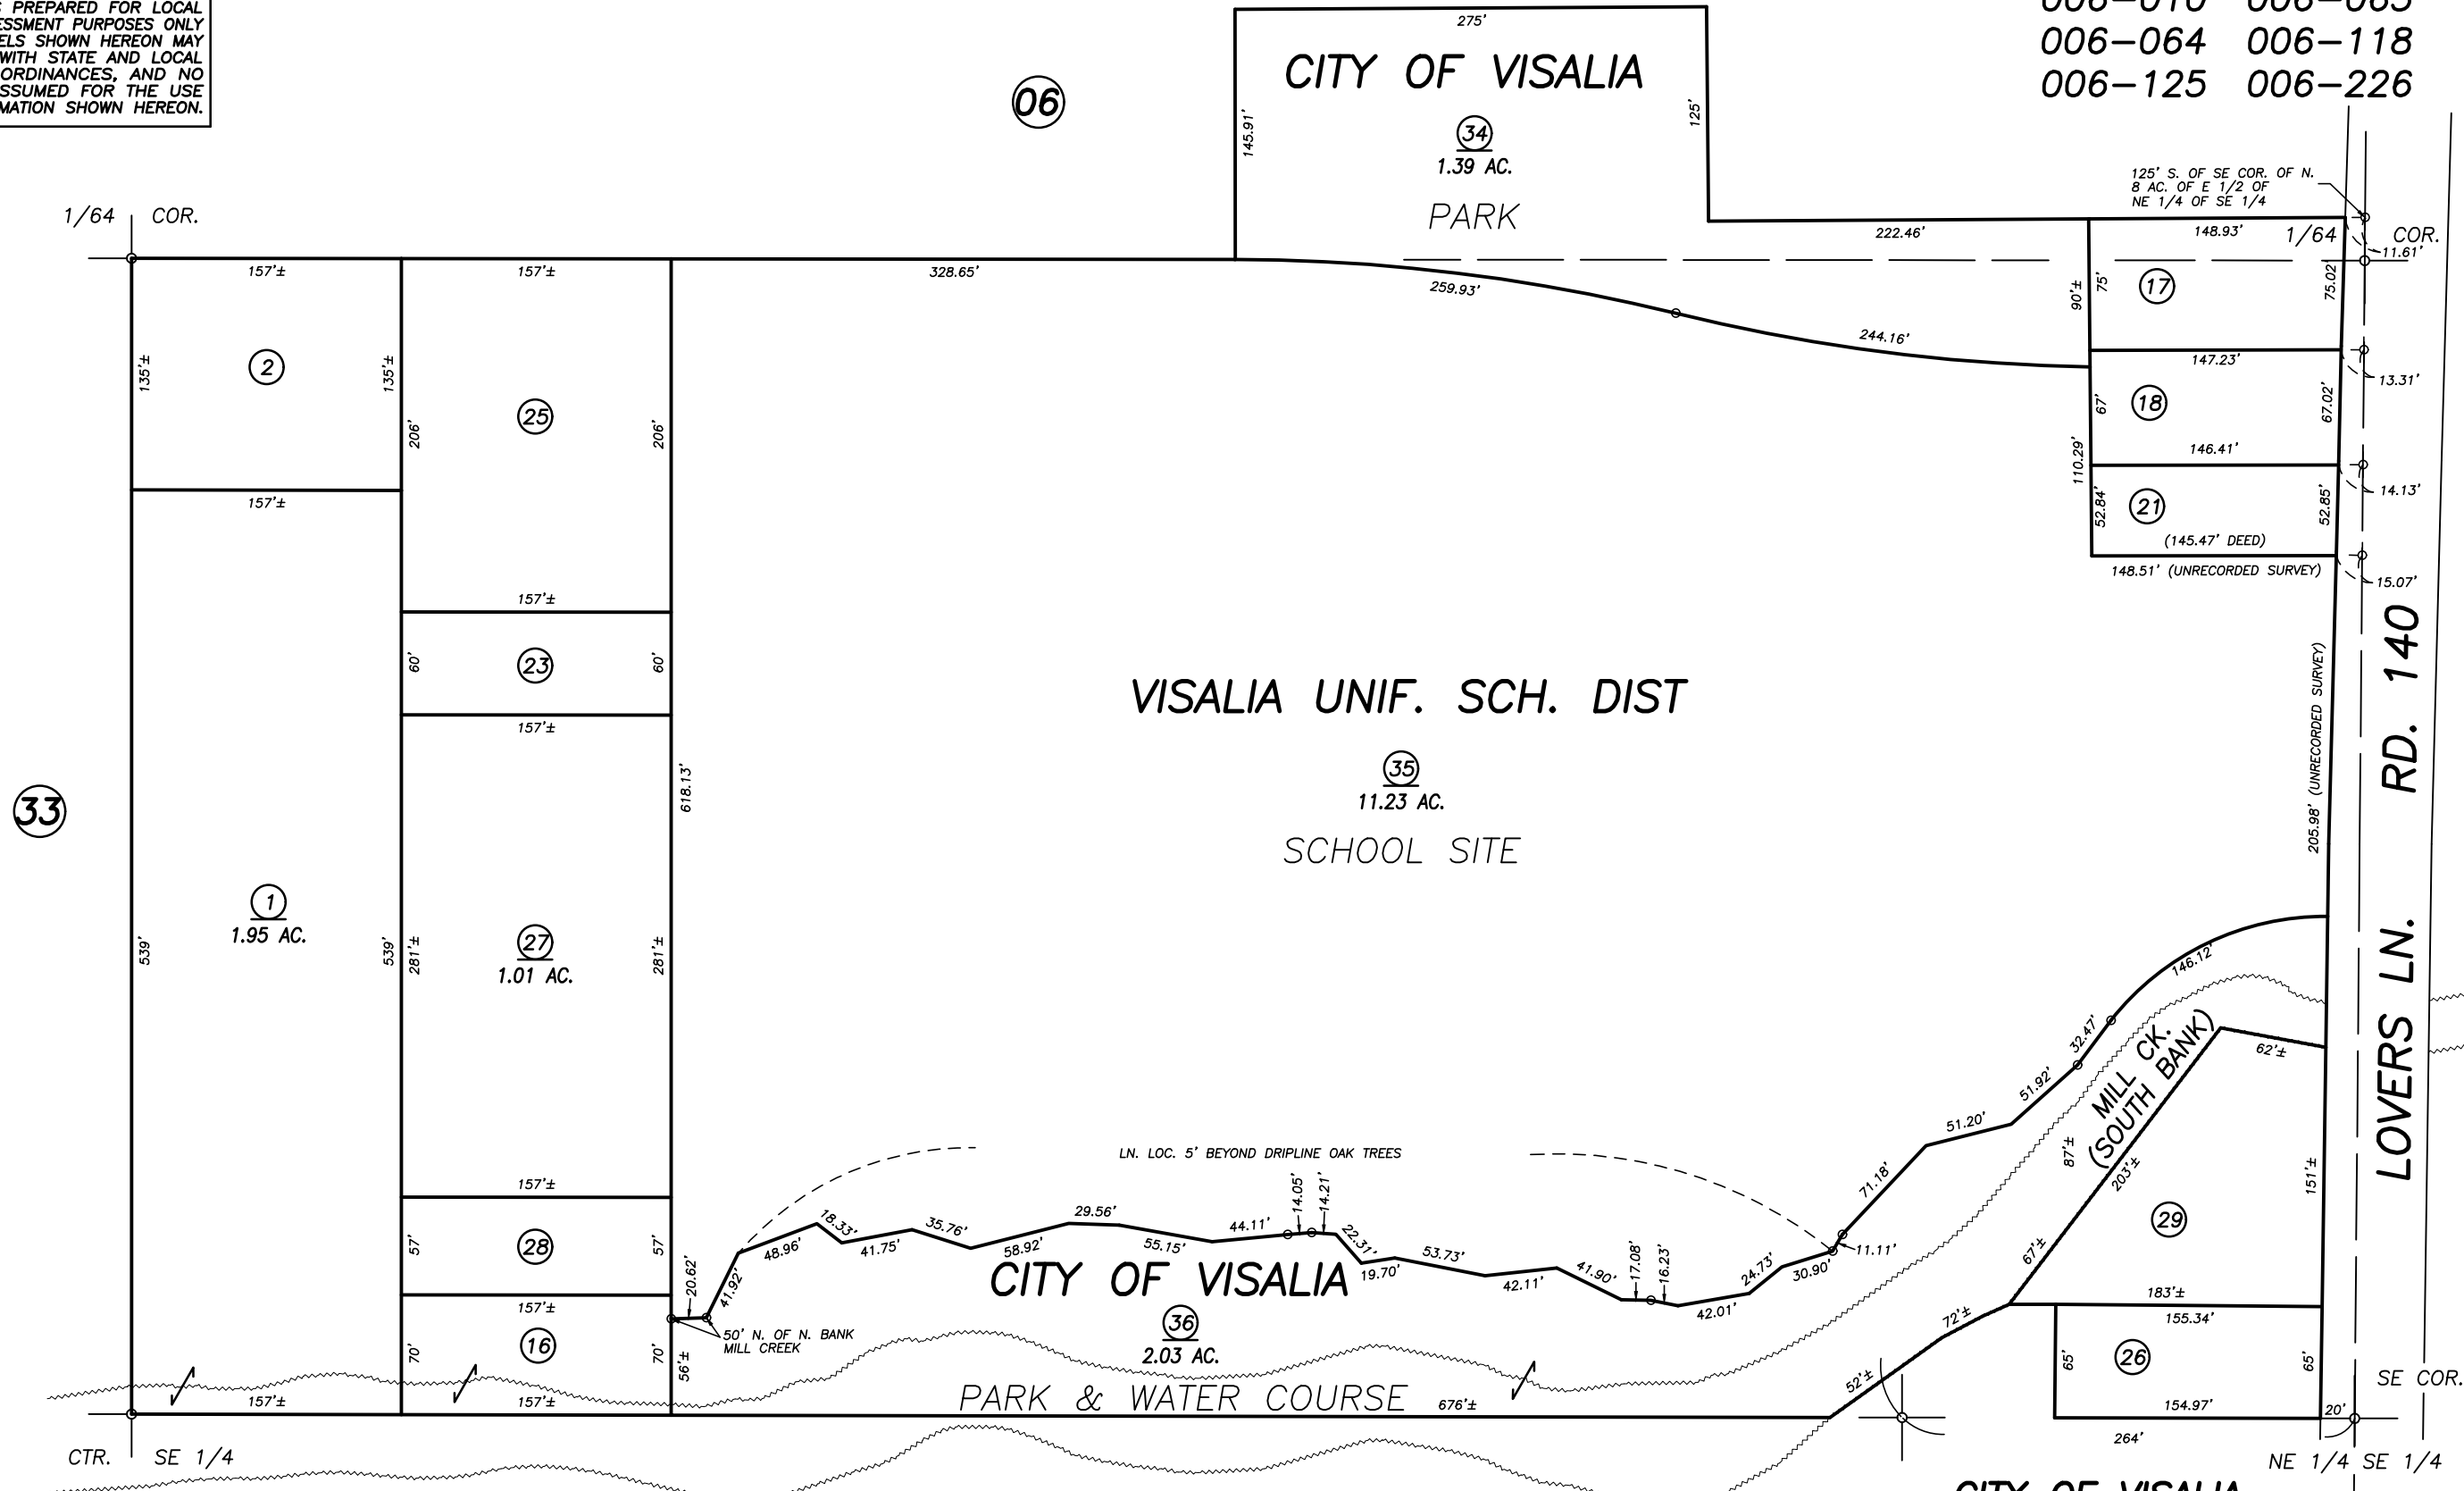

DISCLAIMER

THIS MAP WAS PREPARED FOR LOCAL PROPERTY ASSESSMENT PURPOSES ONLY AND THE PARCELS SHOWN HEREON MAY NOT COMPLY WITH STATE AND LOCAL SUBDIVISION ORDINANCES, AND NO LIABILITY IS ASSUMED FOR THE USE OF THE INFORMATION SHOWN HEREON.

006-010 006-063
 006-064 006-118
 006-125 006-226

BASIS OF BEARINGS:
P.M. 23-33

CITY OF VISALIA
ASSESSOR'S MAPS BK. 098 , PG. 07
COUNTY OF TULARE, CALIFORNIA, U.S.A.